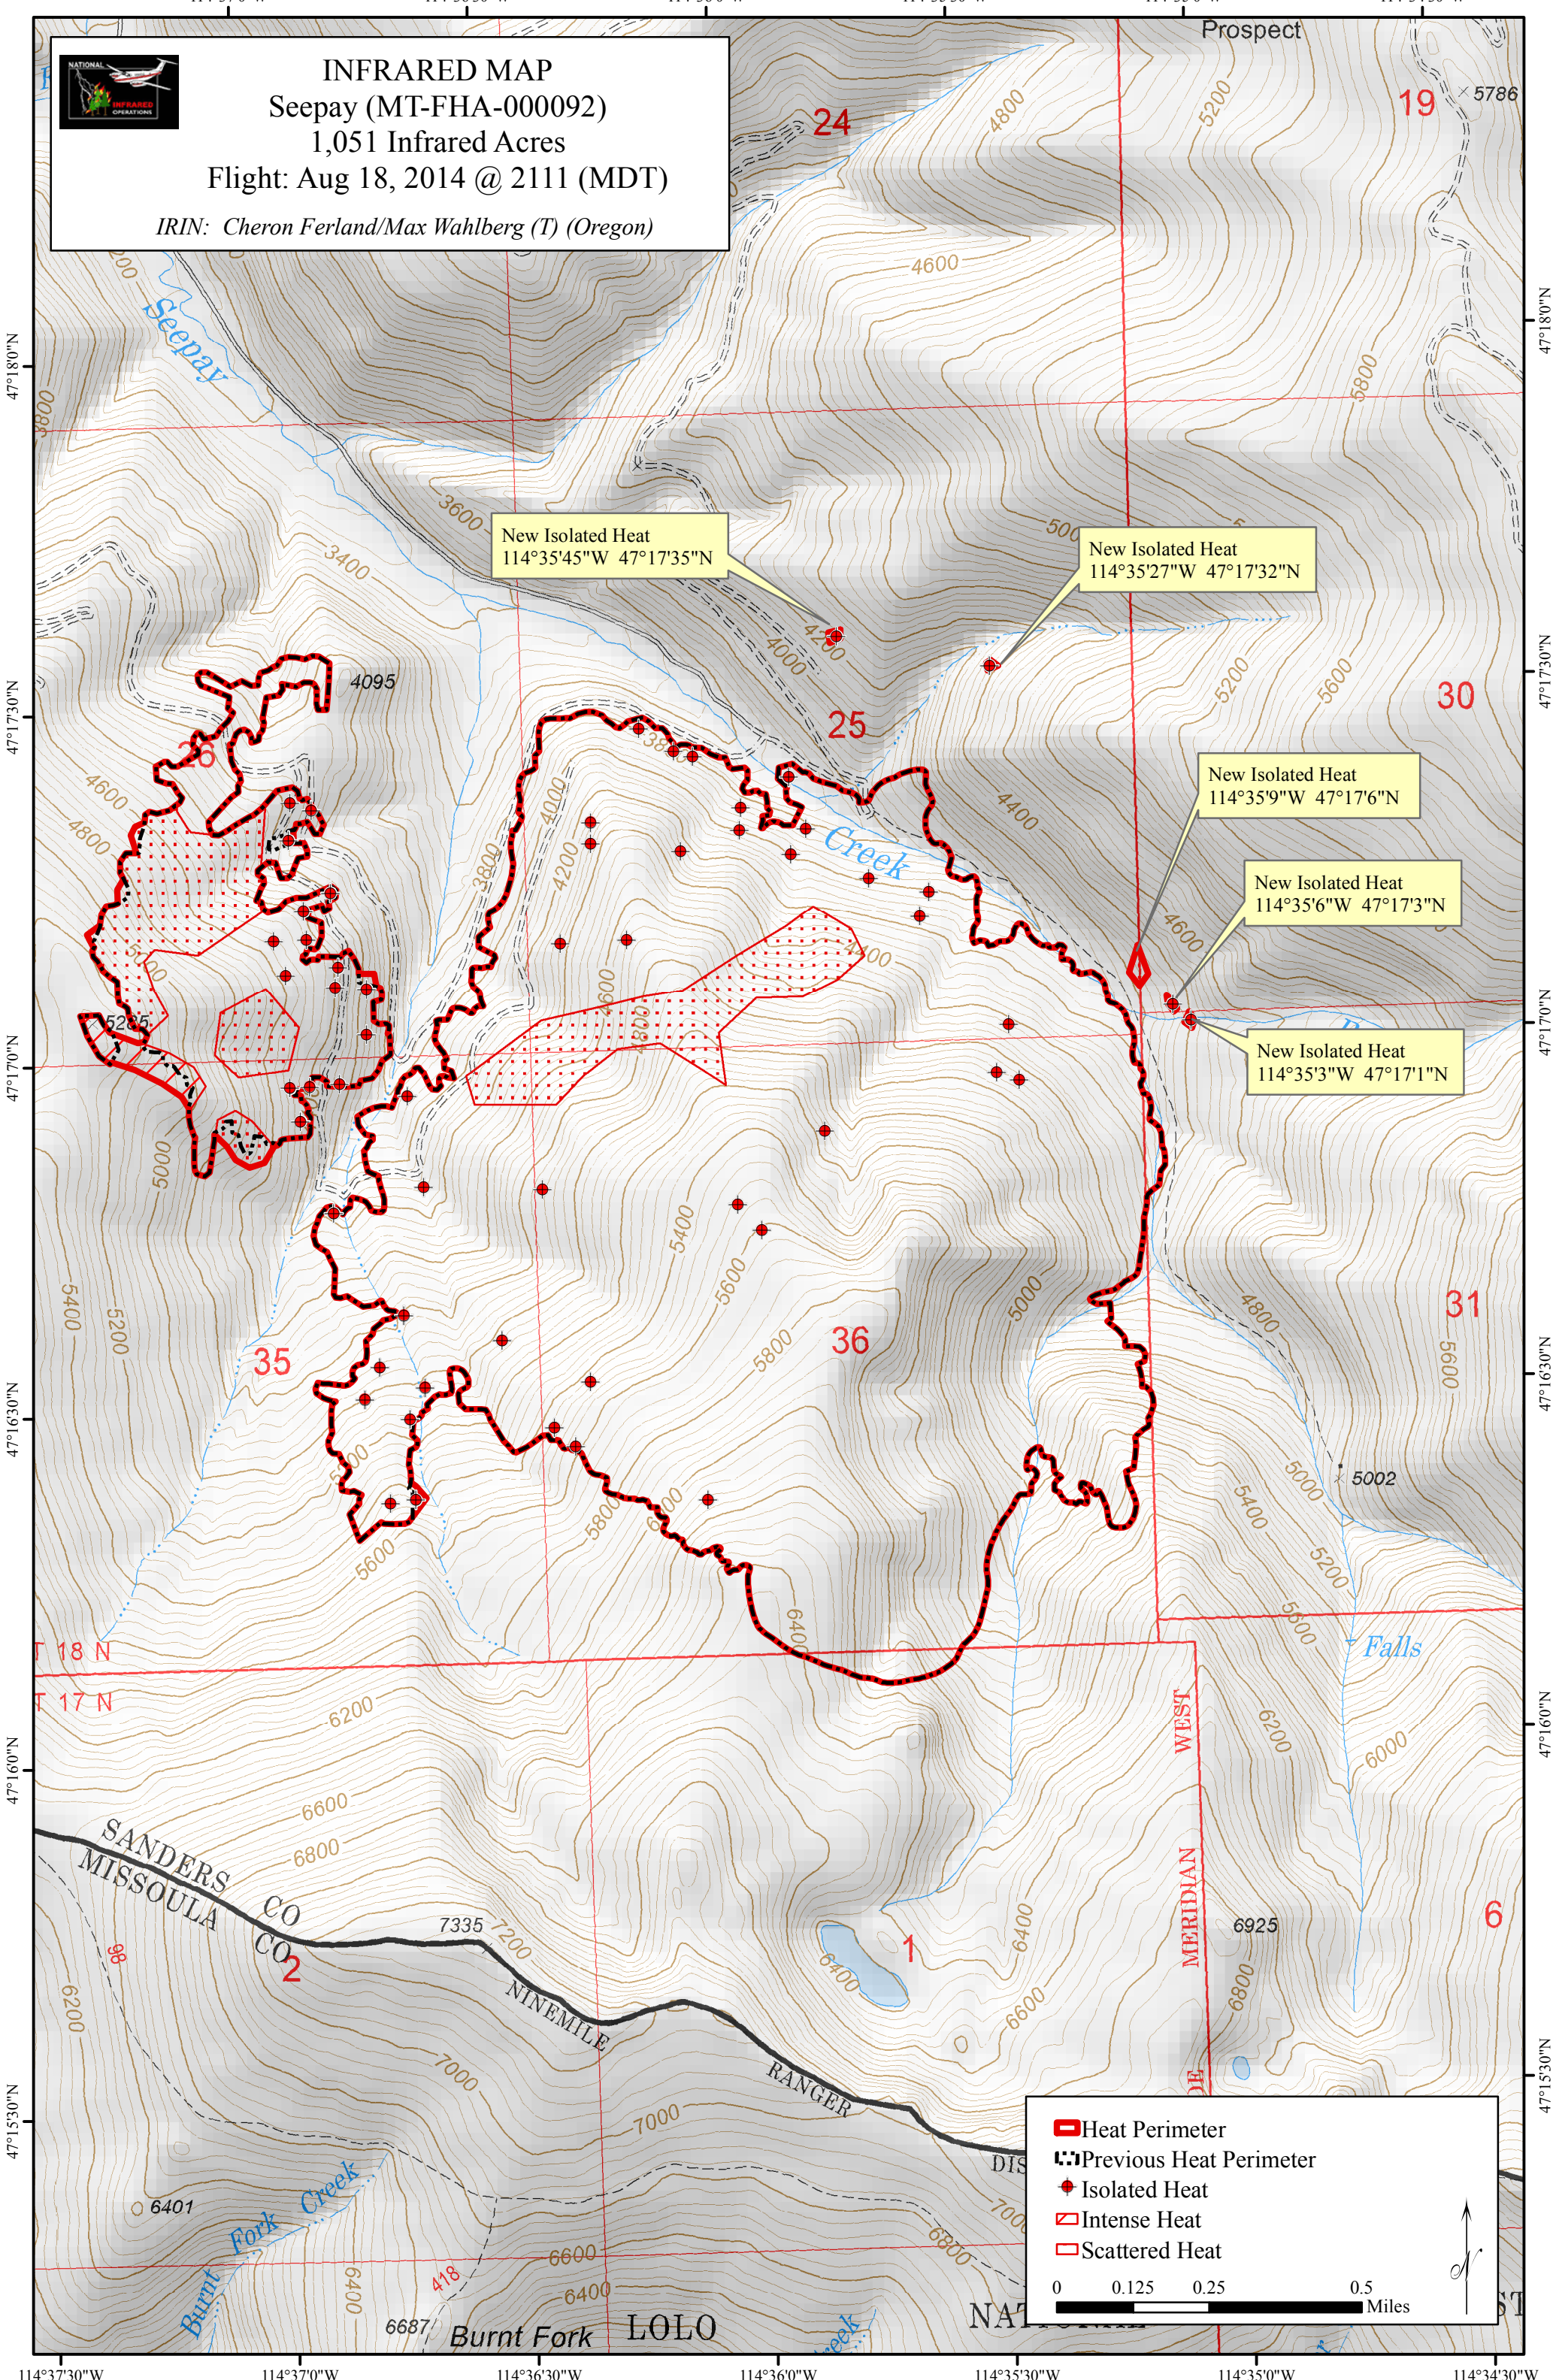

114°37'0"W

114°36'30"W

114°36'0"W

114°35'30"W

114°35'0"W

114°34'30"W

INFRARED MAP
Seepay (MT-FHA-000092)
1,051 Infrared Acres
Flight: Aug 18, 2014 @ 2111 (MDT)

IRIN: Cheron Ferland/Max Wahlberg (T) (Oregon)

New Isolated Heat
114°35'45"W 47°17'35"N

New Isolated Heat
114°35'27"W 47°17'32"N

New Isolated Heat
114°35'9"W 47°17'6"N

New Isolated Heat
114°35'6"W 47°17'3"N

New Isolated Heat
114°35'3"W 47°17'1"N

Legend

- Heat Perimeter
- Previous Heat Perimeter
- Isolated Heat
- Intense Heat
- Scattered Heat

0 0.125 0.25 0.5 Miles

114°37'30"W 114°37'0"W 114°36'30"W 114°36'0"W 114°35'30"W 114°35'0"W 114°34'30"W