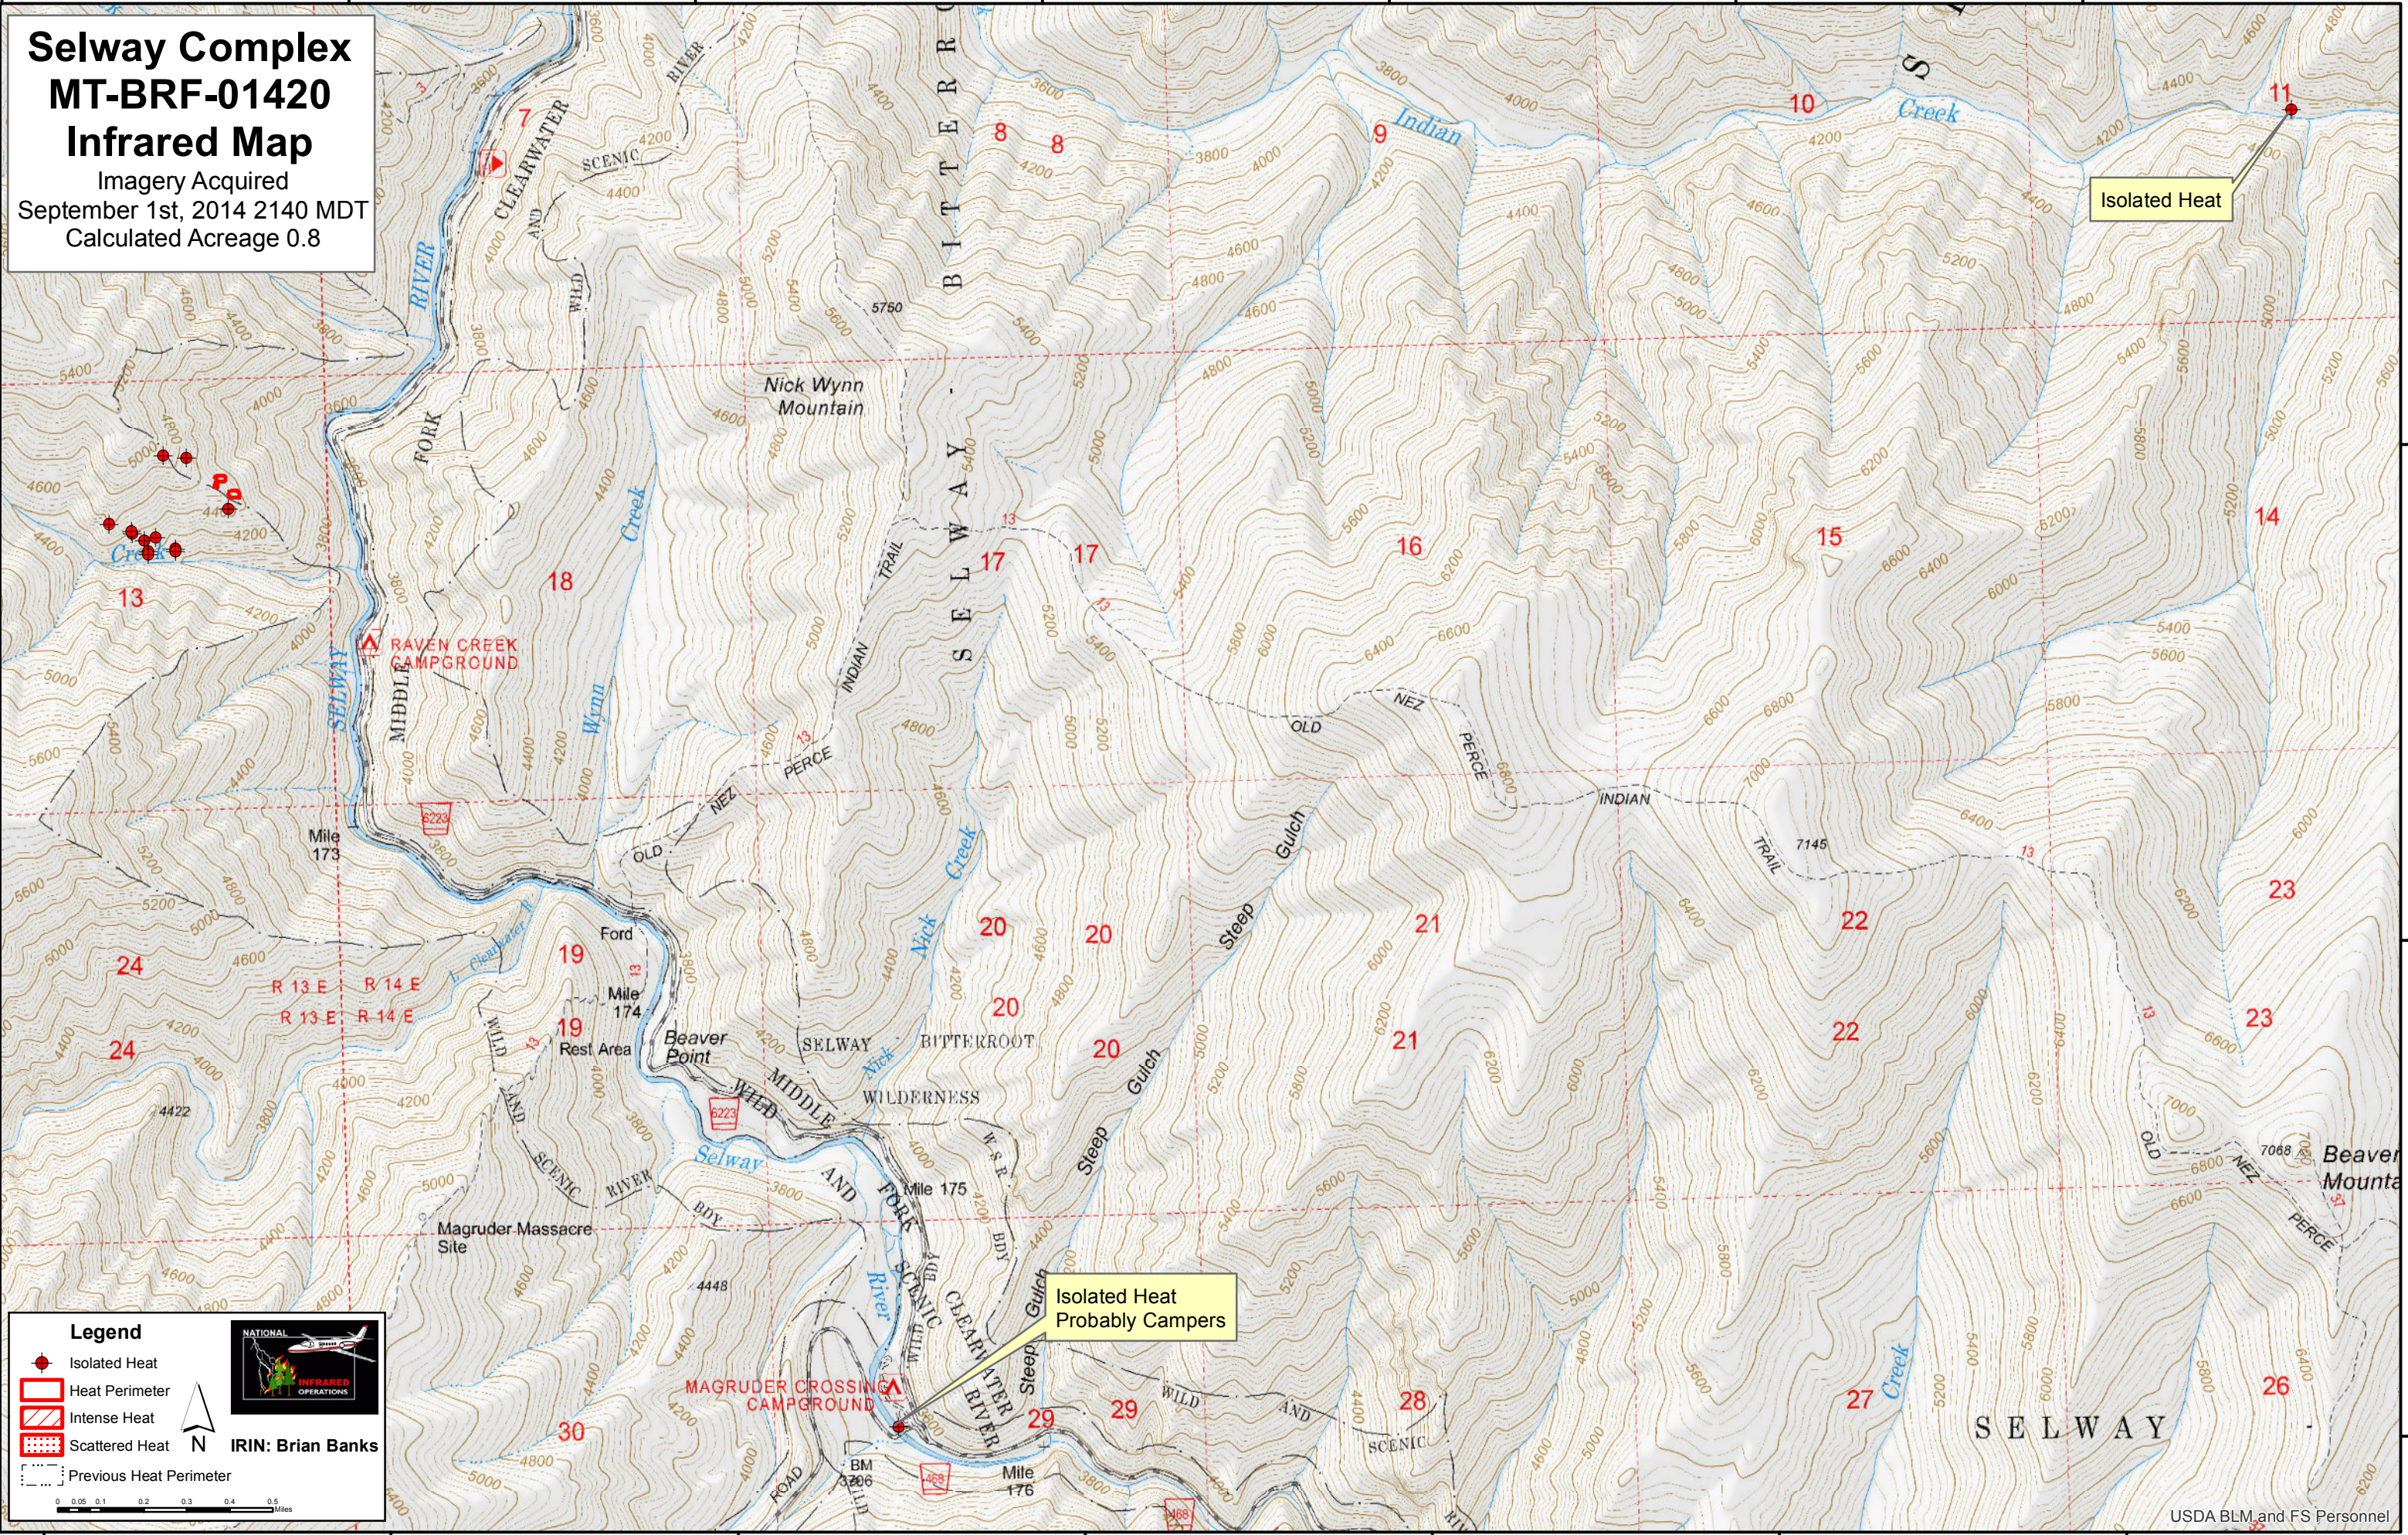

114°48'0"W 114°47'0"W 114°46'0"W 114°45'0"W 114°44'0"W 114°43'0"W 114°42'0"W

# Selway Complex MT-BRF-01420 Infrared Map

Imagery Acquired  
September 1st, 2014 2140 MDT  
Calculated Acreage 0.8

45°46'0"N  
45°45'0"N  
45°44'0"N

Isolated Heat

Isolated Heat  
Probably Campers

**Legend**

- Isolated Heat
- Heat Perimeter
- Intense Heat
- Scattered Heat
- Previous Heat Perimeter

IRIN: Brian Banks

0 0.05 0.1 0.2 0.3 0.4 0.5 Miles

114°48'0"W 114°47'0"W 114°46'0"W 114°45'0"W 114°44'0"W 114°43'0"W 114°42'0"W