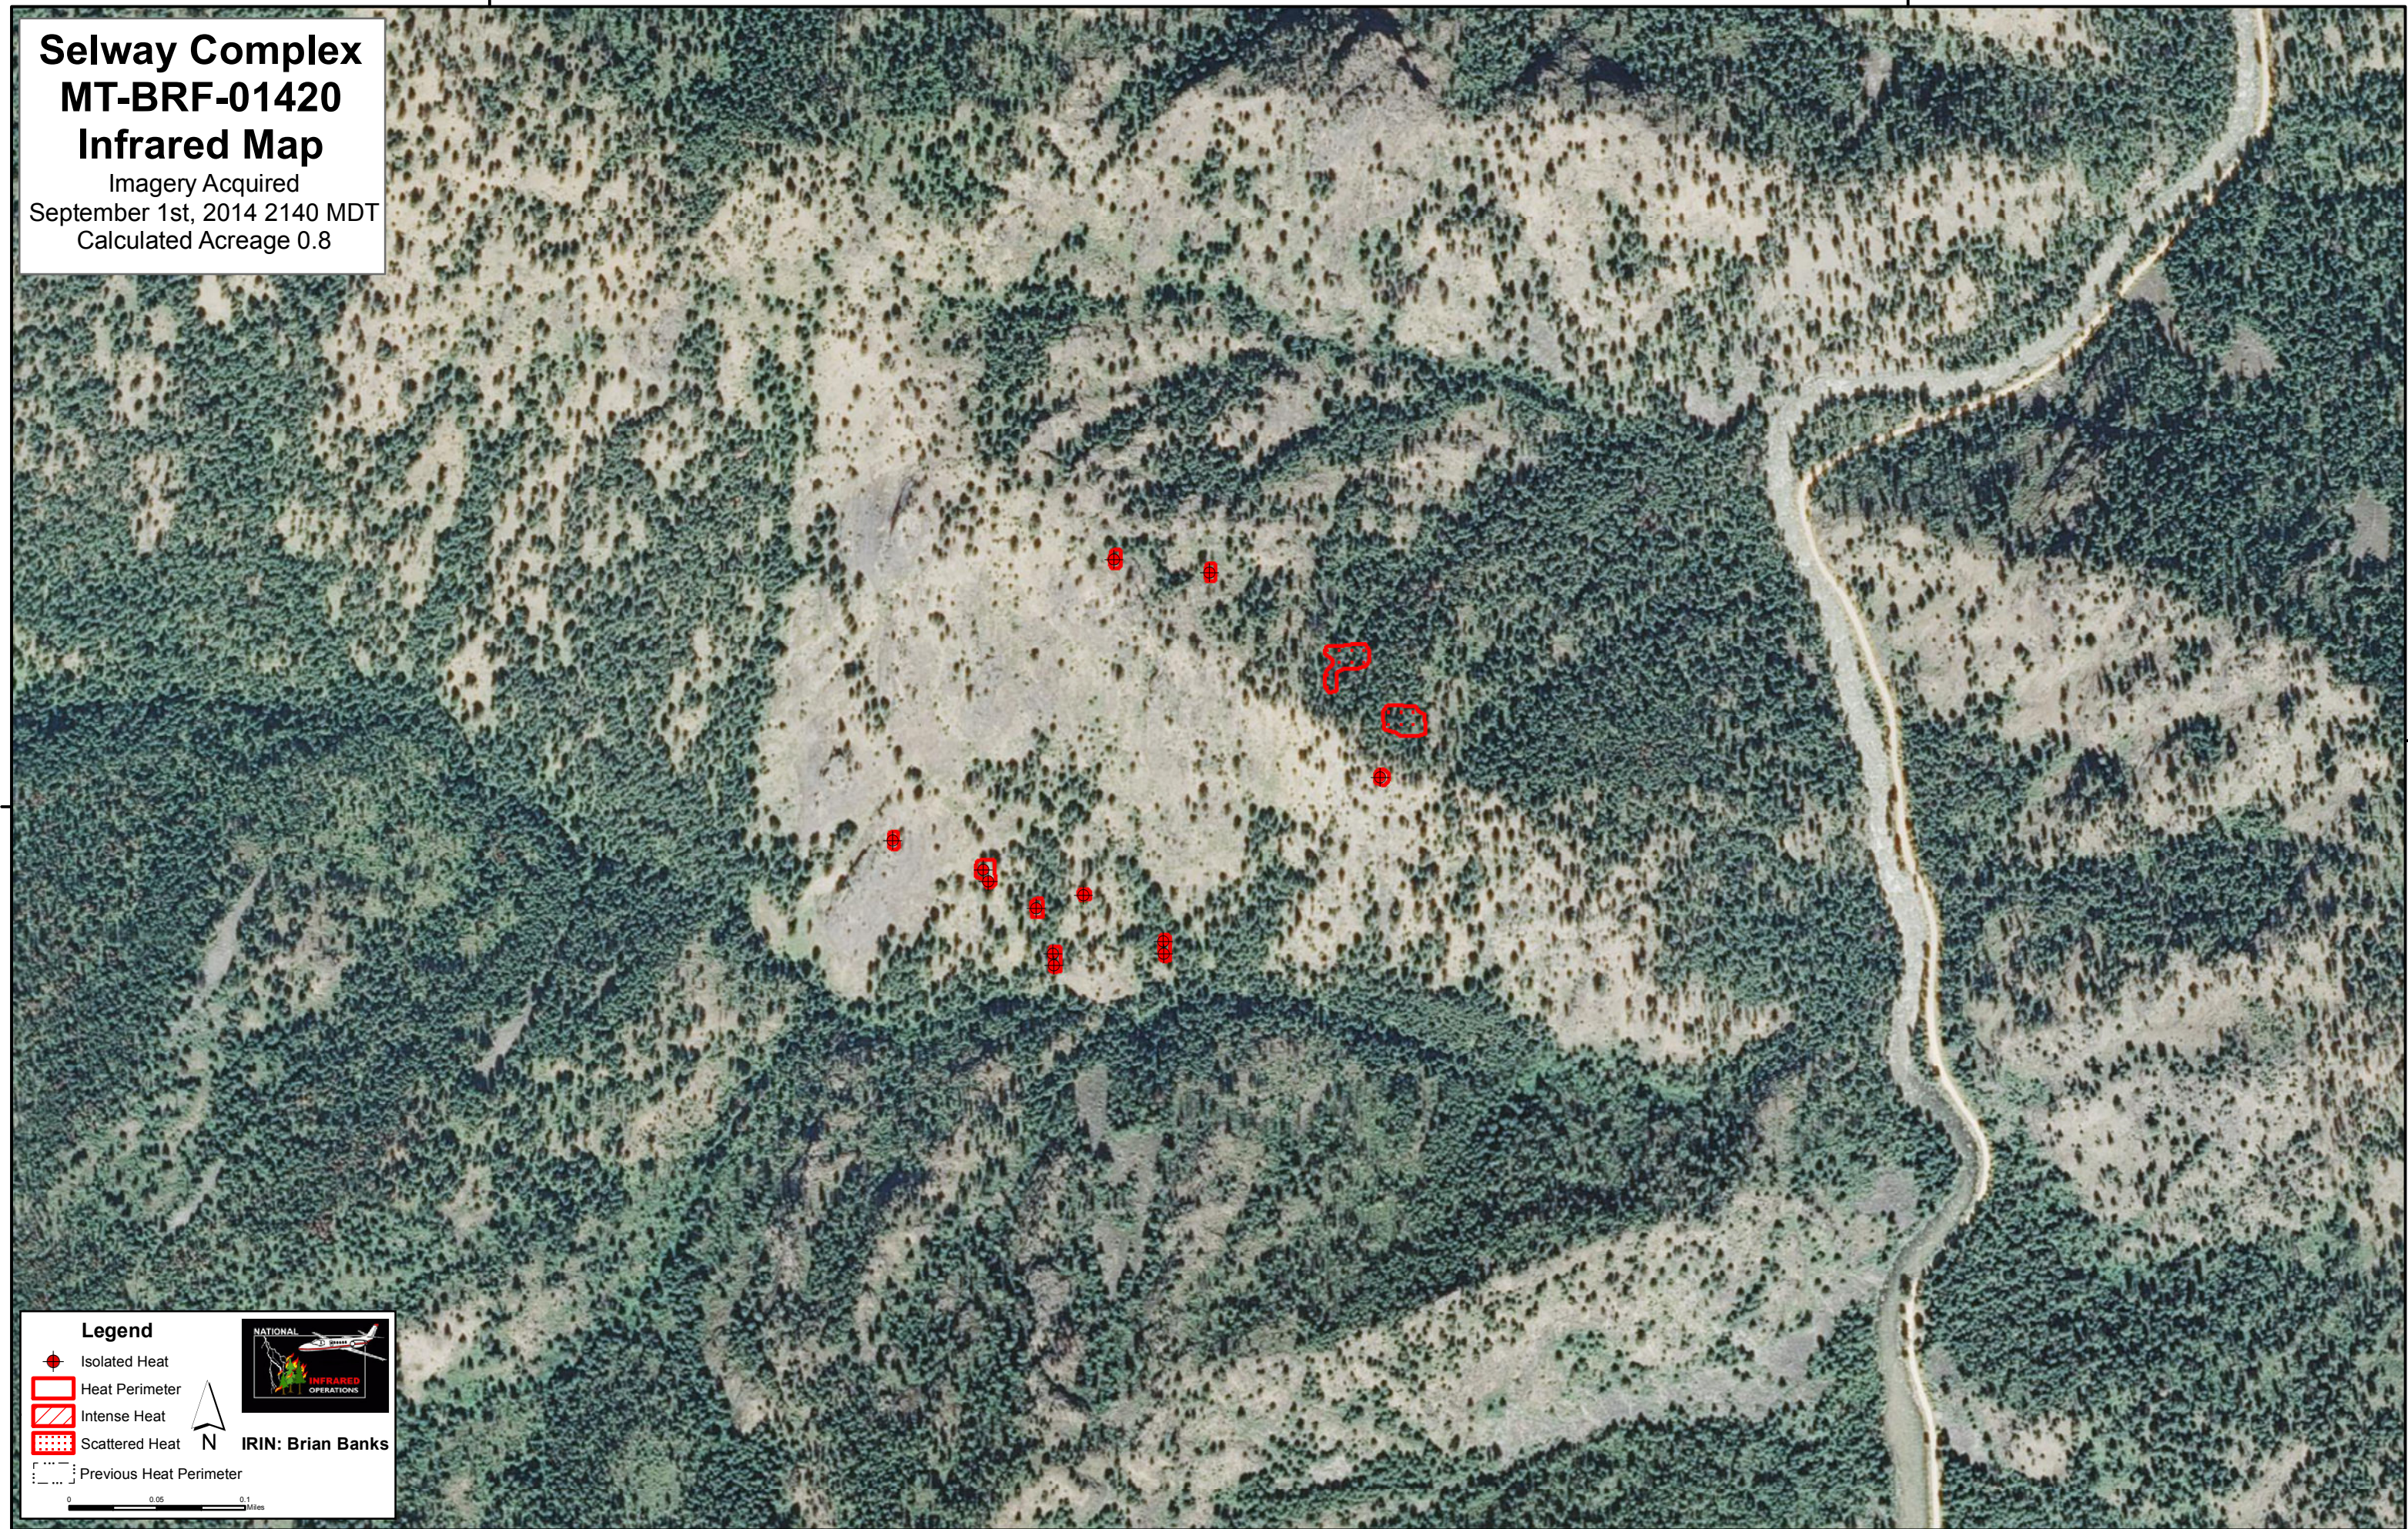

114°48'0"W

114°47'0"W

Selway Complex MT-BRF-01420 Infrared Map

Imagery Acquired
September 1st, 2014 2140 MDT
Calculated Acreage 0.8

45°46'0"N

45°46'0"N

Legend

-  Isolated Heat
-  Heat Perimeter
-  Intense Heat
-  Scattered Heat
-  Previous Heat Perimeter

IRIN: Brian Banks

114°48'0"W

114°47'0"W