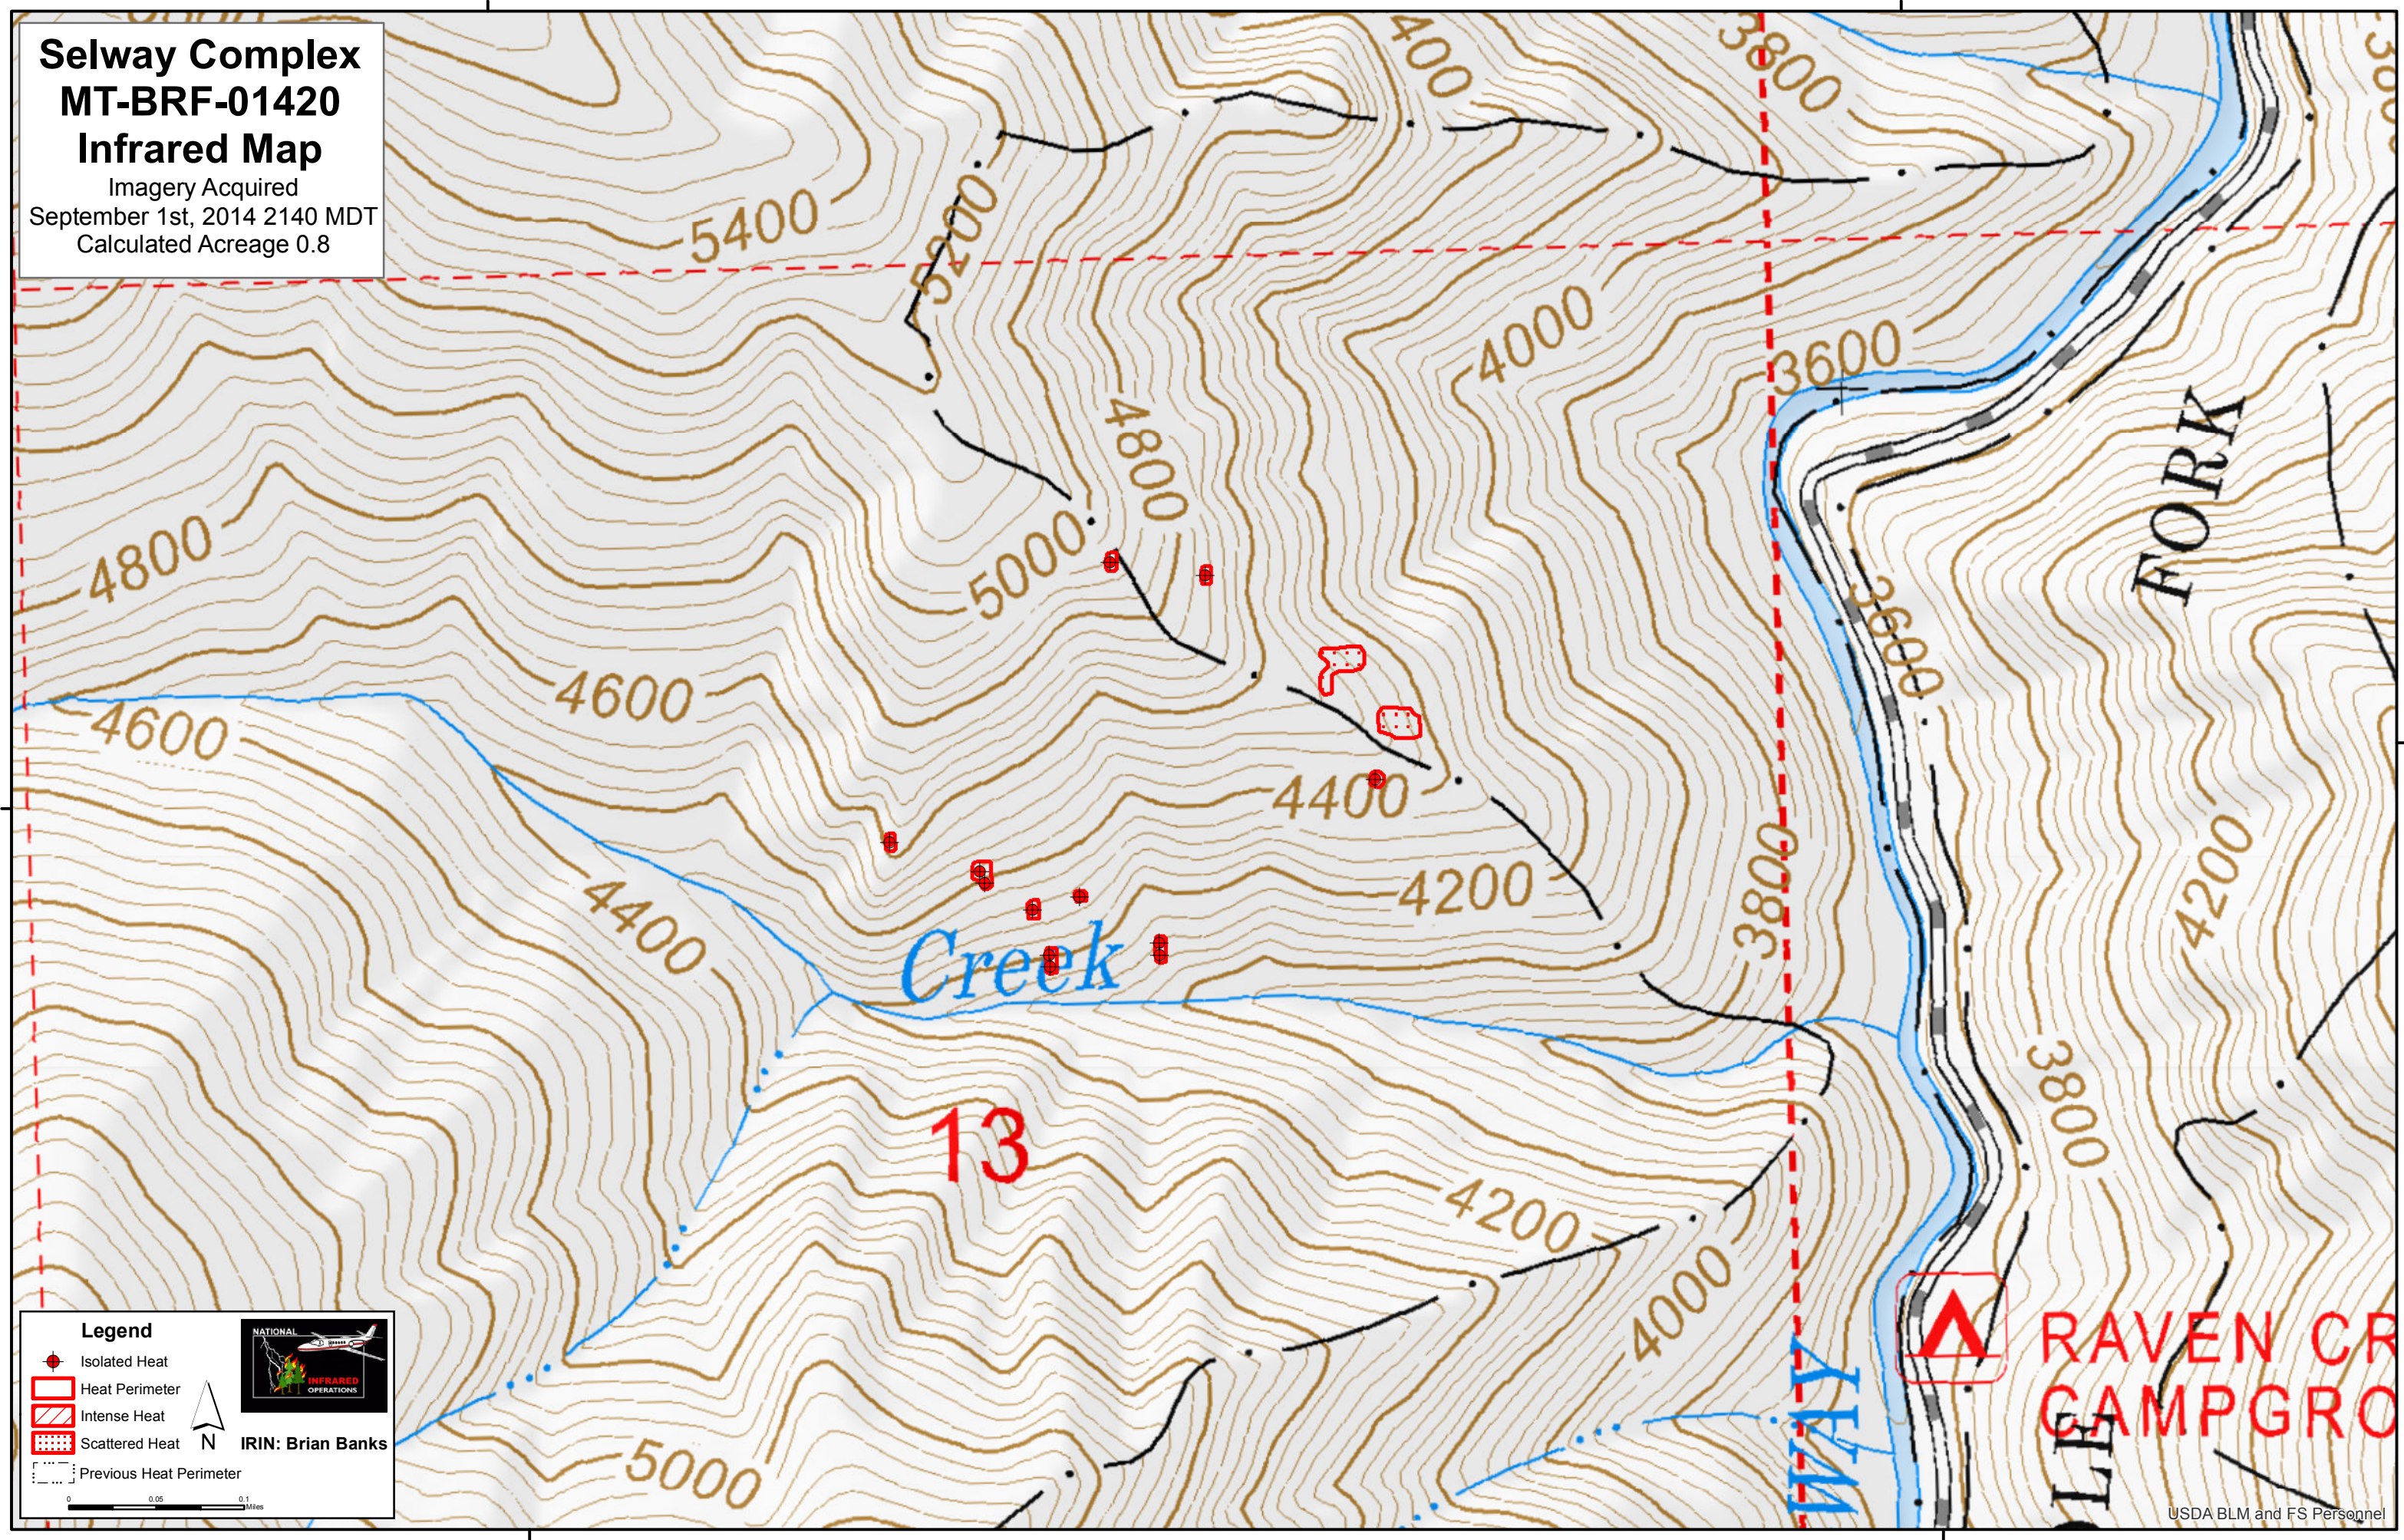

114°48'0"W

114°47'0"W

Selway Complex
MT-BRF-01420
Infrared Map

Imagery Acquired
 September 1st, 2014 2140 MDT
 Calculated Acreage 0.8

45°46'0"N

45°46'0"N

Legend

- Isolated Heat
- Heat Perimeter
- Intense Heat
- Scattered Heat
- Previous Heat Perimeter

NATIONAL INFRARED OPERATIONS

IRIN: Brian Banks

0 0.05 0.1 Miles

114°48'0"W

114°47'0"W