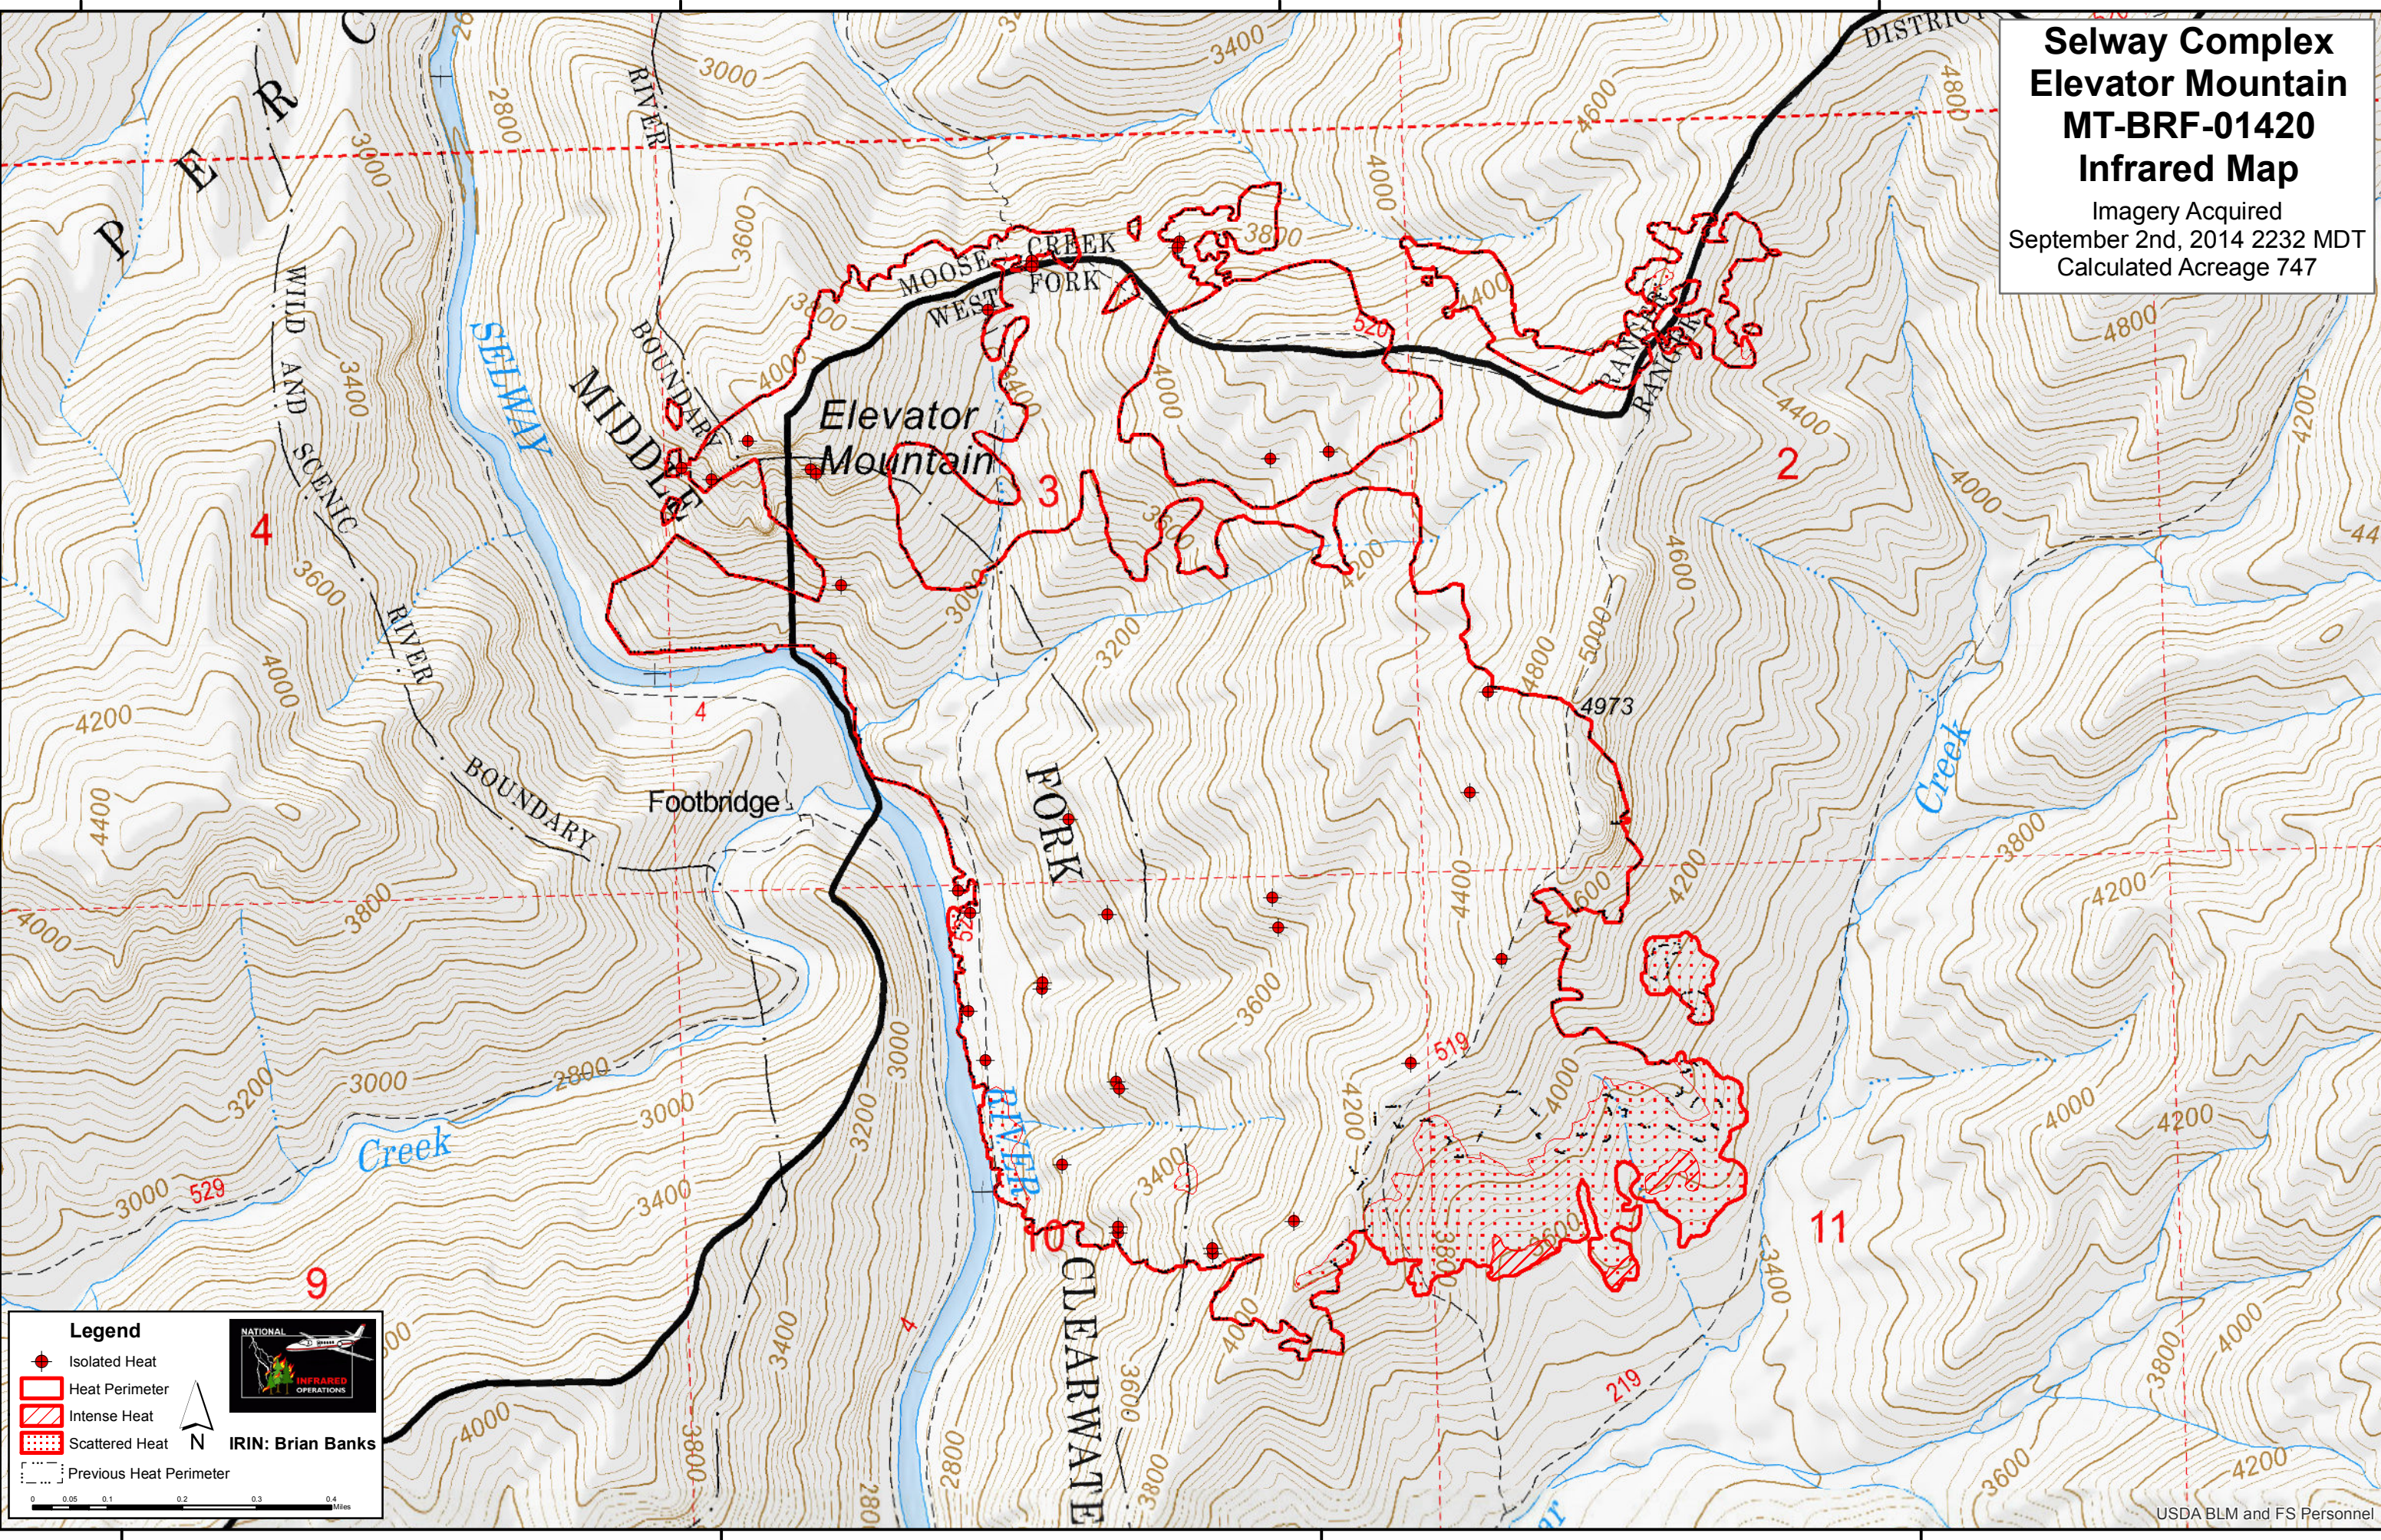

**Selway Complex
Elevator Mountain
MT-BRF-01420
Infrared Map**

Imagery Acquired
September 2nd, 2014 2232 MDT
Calculated Acreage 747

Legend

- Isolated Heat
- Heat Perimeter
- Intense Heat
- Scattered Heat
- Previous Heat Perimeter