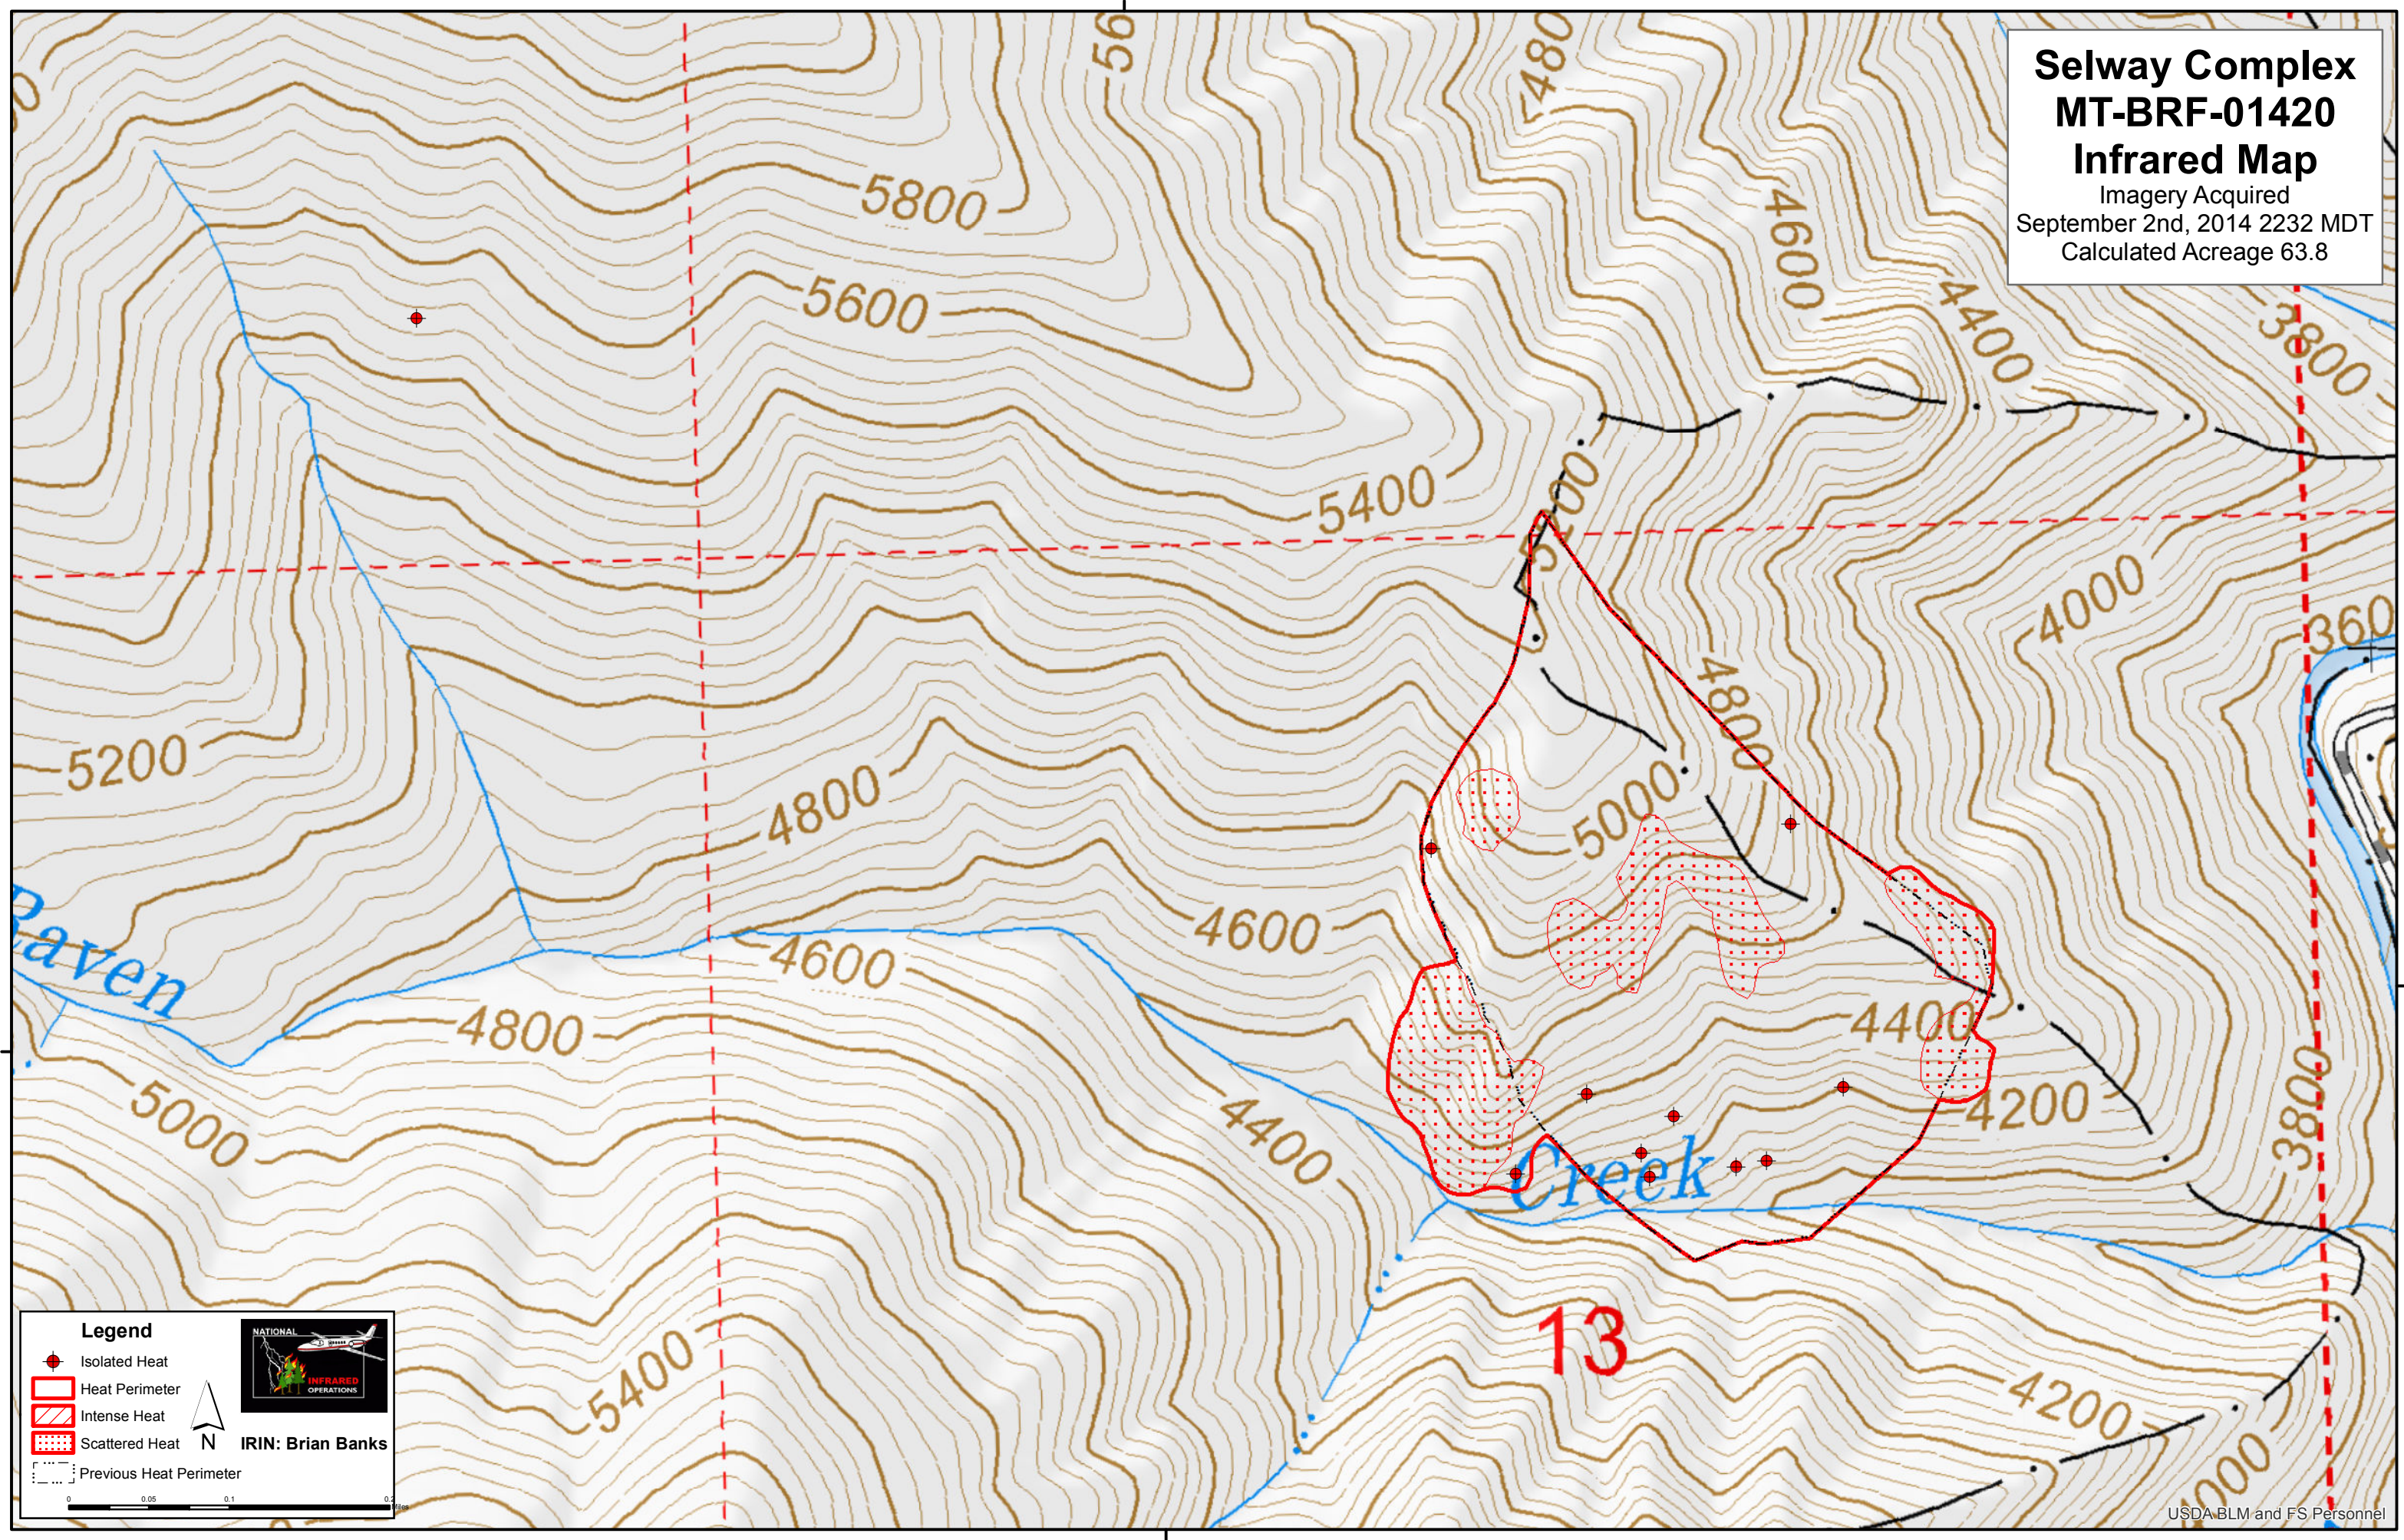

**Selway Complex
MT-BRF-01420
Infrared Map**
Imagery Acquired
September 2nd, 2014 2232 MDT
Calculated Acreage 63.8

Legend

- Isolated Heat
- Heat Perimeter
- Intense Heat
- Scattered Heat
- Previous Heat Perimeter