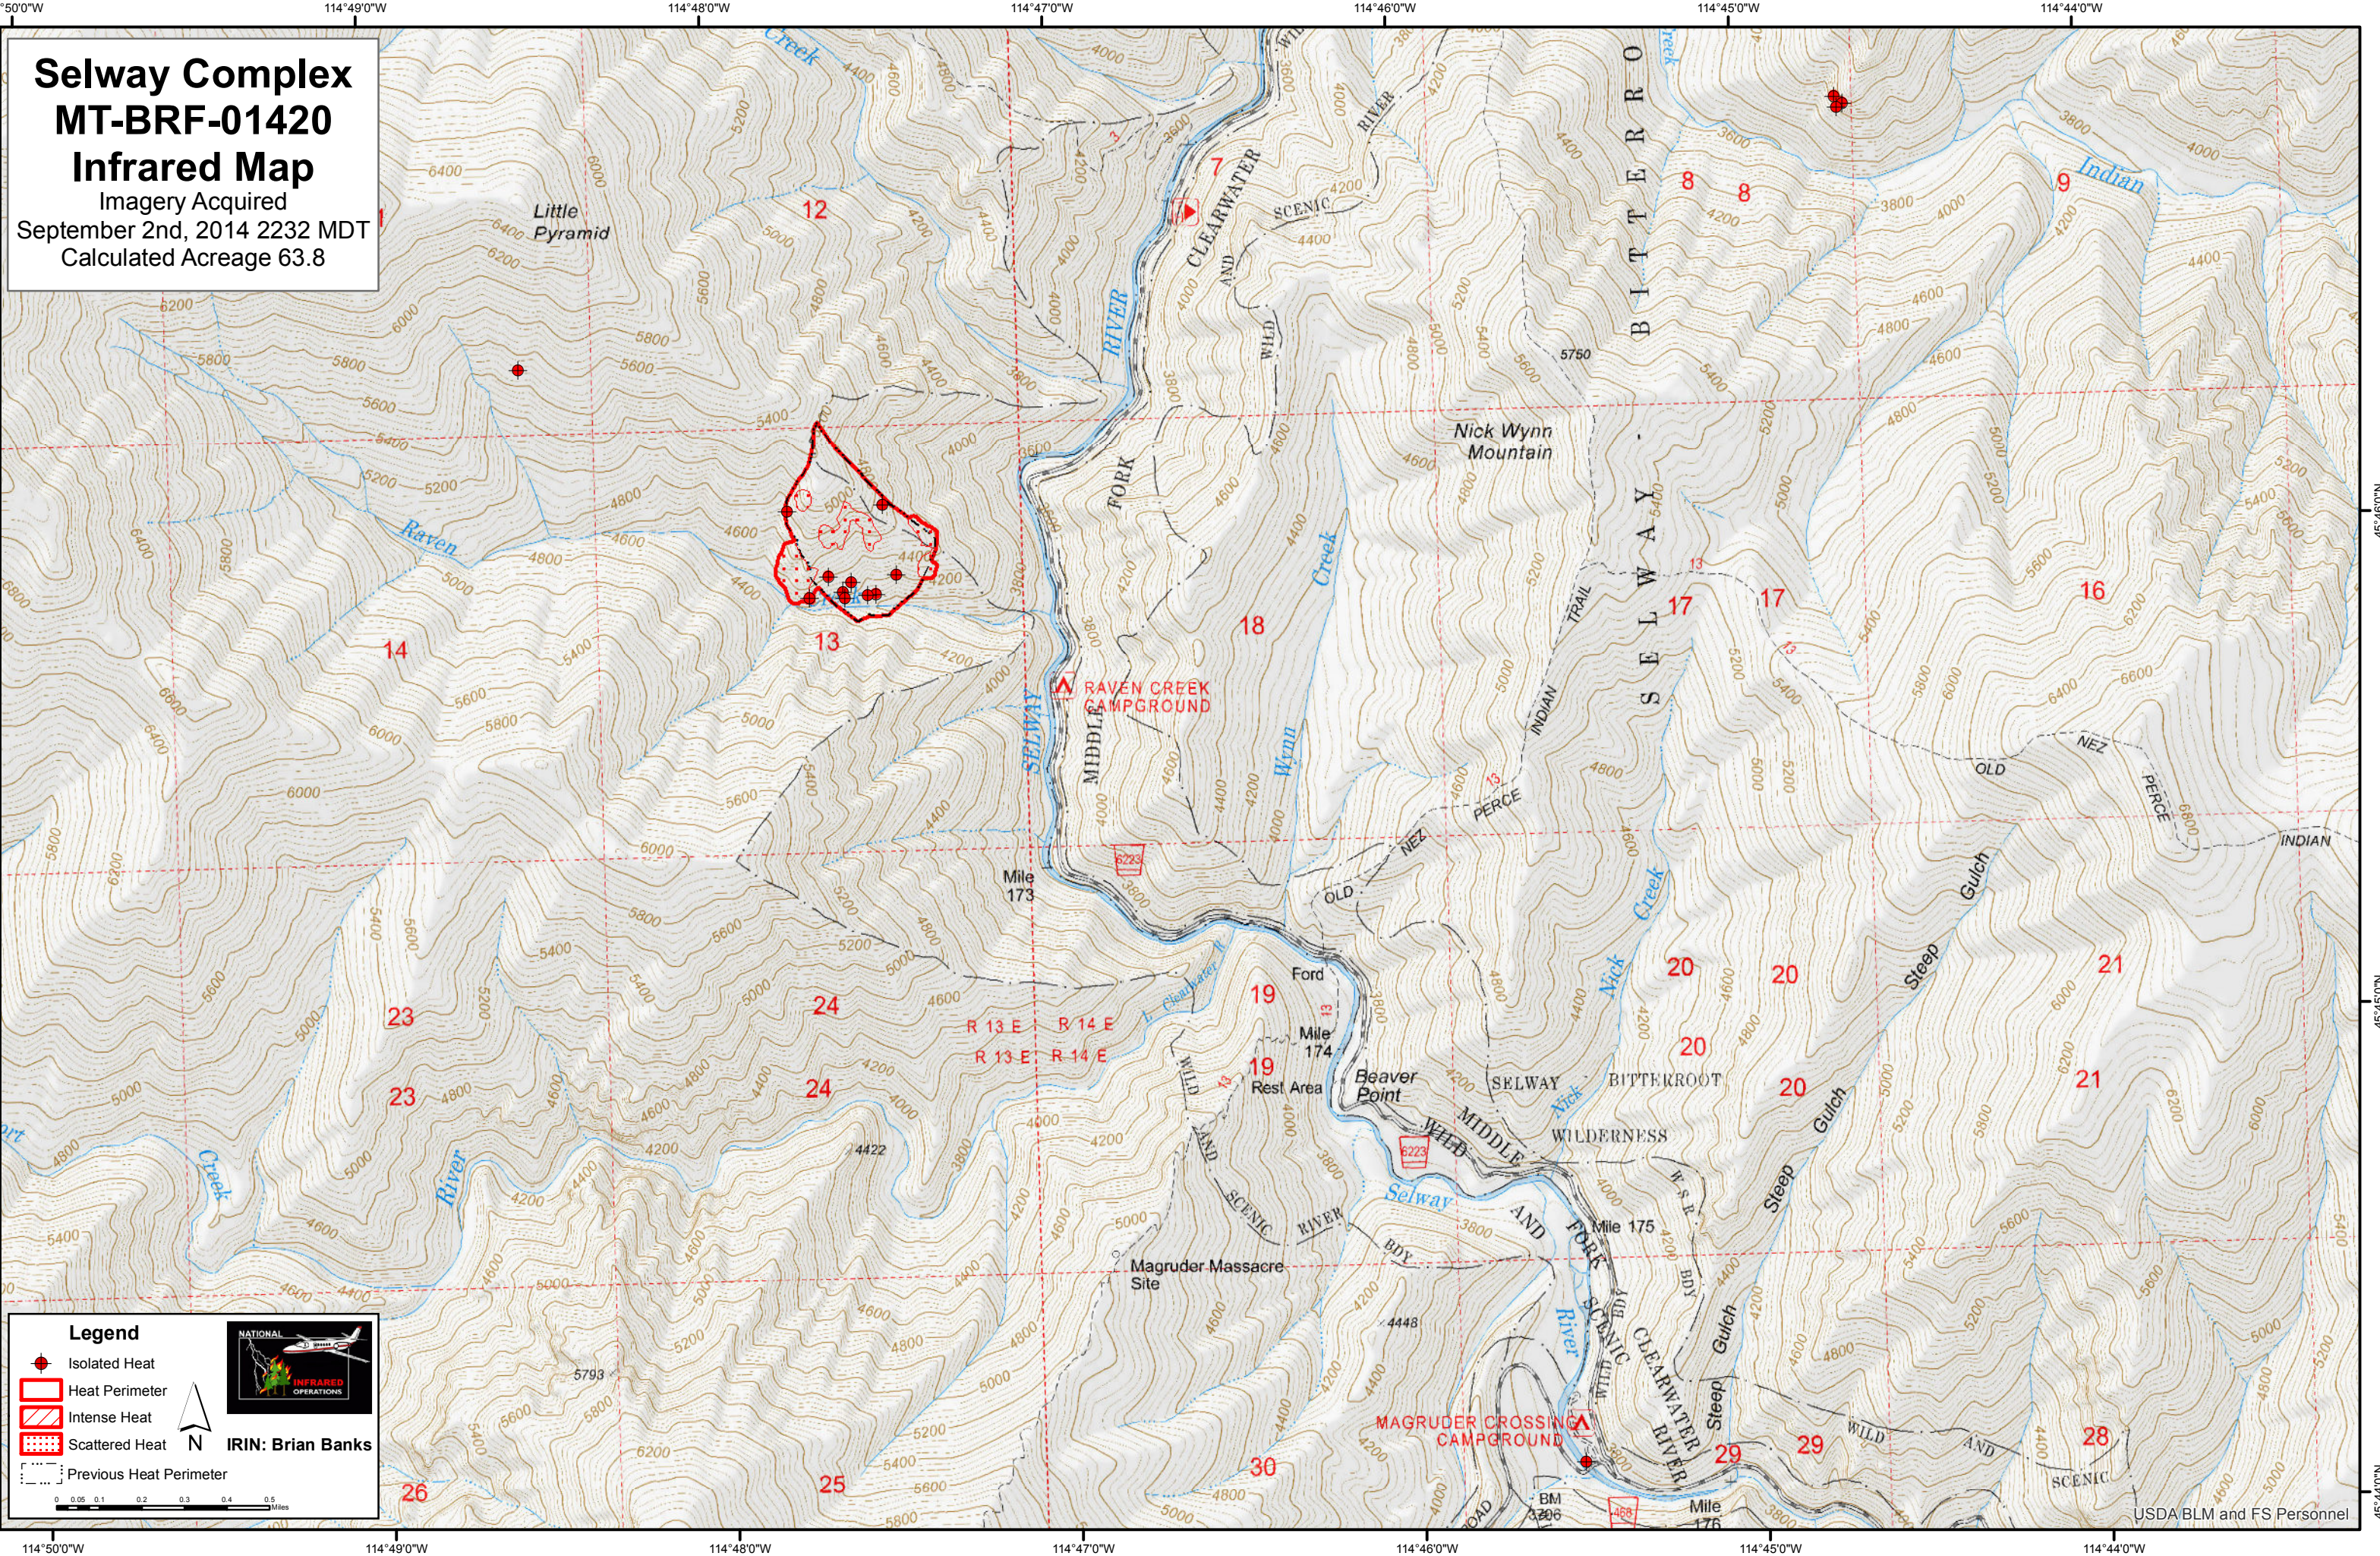

Selway Complex MT-BRF-01420

Infrared Map

Imagery Acquired
September 2nd, 2014 2232 MDT
Calculated Acreage 63.8

Legend

- Isolated Heat
- Heat Perimeter
- Intense Heat
- Scattered Heat
- Previous Heat Perimeter

IRIN: Brian Banks

0 0.05 0.1 0.2 0.3 0.4 0.5 Miles