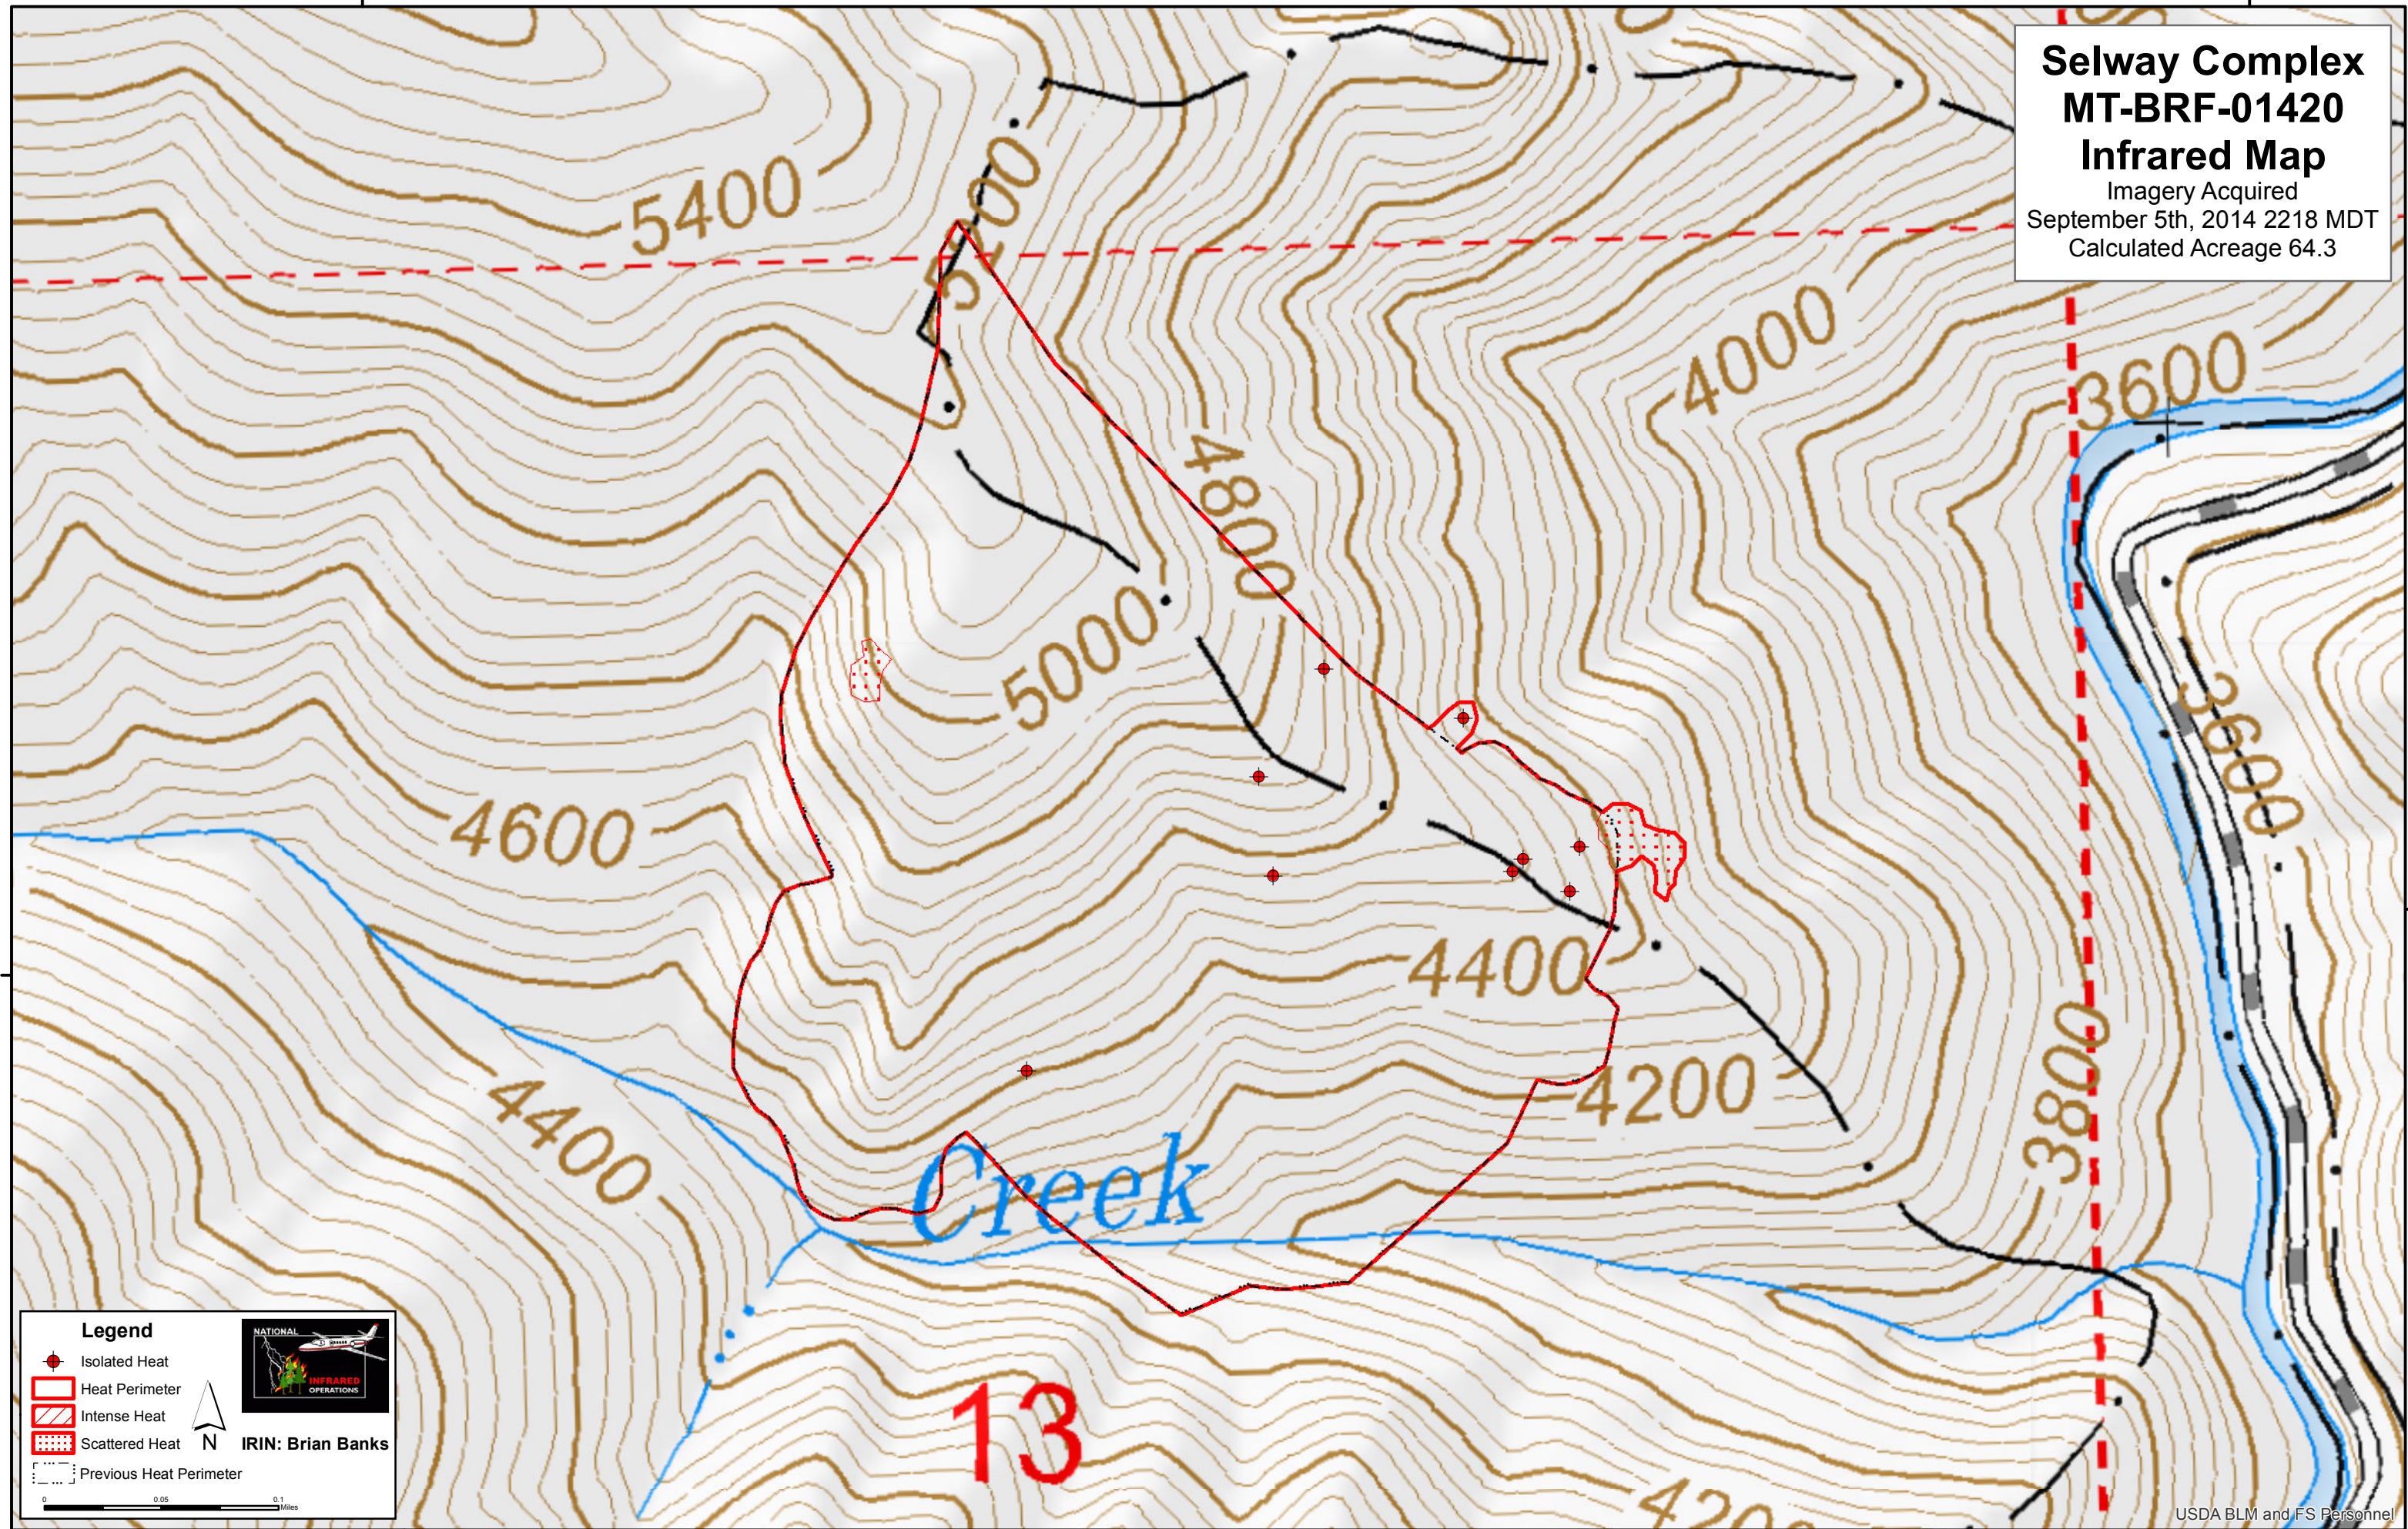

**Selway Complex**  
**MT-BRF-01420**  
**Infrared Map**  
 Imagery Acquired  
 September 5th, 2014 2218 MDT  
 Calculated Acreage 64.3

45°46'0"N

45°46'0"N

**Legend**

- Isolated Heat
- Heat Perimeter
- Intense Heat
- Scattered Heat
- Previous Heat Perimeter

N

**IRIN: Brian Banks**

0 0.05 0.1 Miles