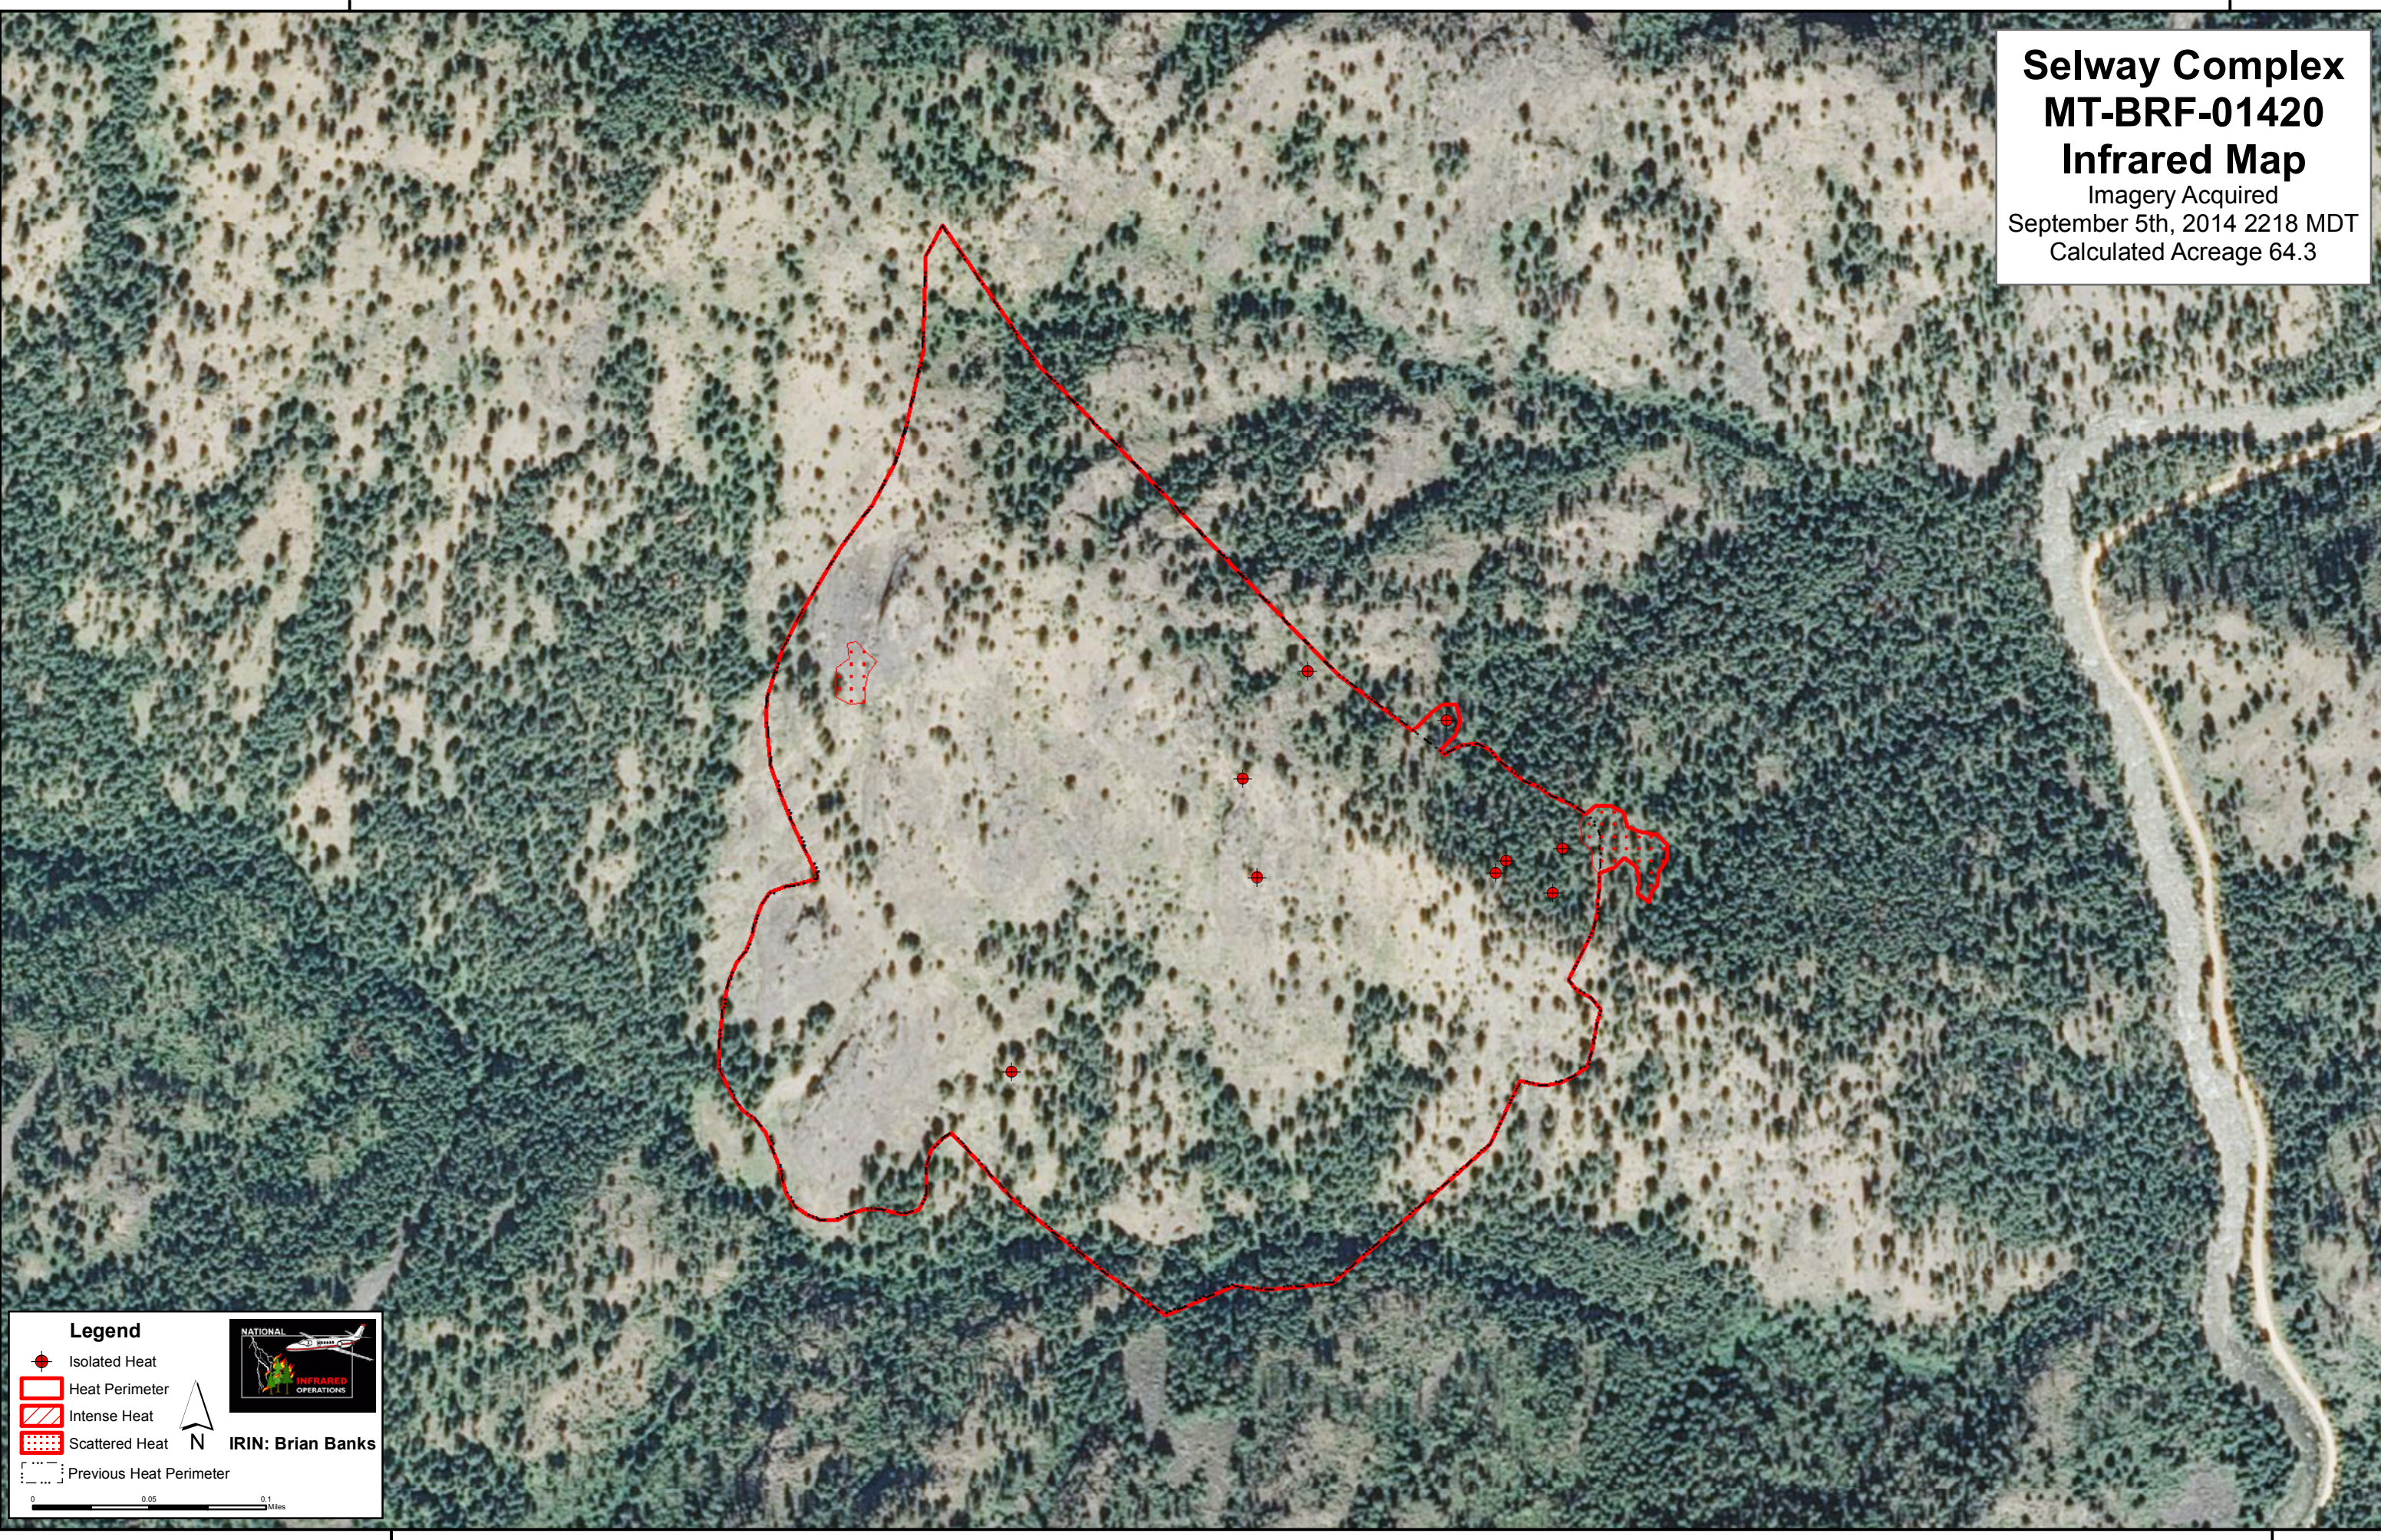

114°48'0"W

114°47'0"W

Selway Complex
MT-BRF-01420
Infrared Map
 Imagery Acquired
 September 5th, 2014 2218 MDT
 Calculated Acreage 64.3

45°46'0"N

45°46'0"N

Legend

- Isolated Heat
- Heat Perimeter
- Intense Heat
- Scattered Heat
- Previous Heat Perimeter

N

NATIONAL INFRARED OPERATIONS

IRIN: Brian Banks

0 0.05 0.1 Miles

114°48'0"W

114°47'0"W