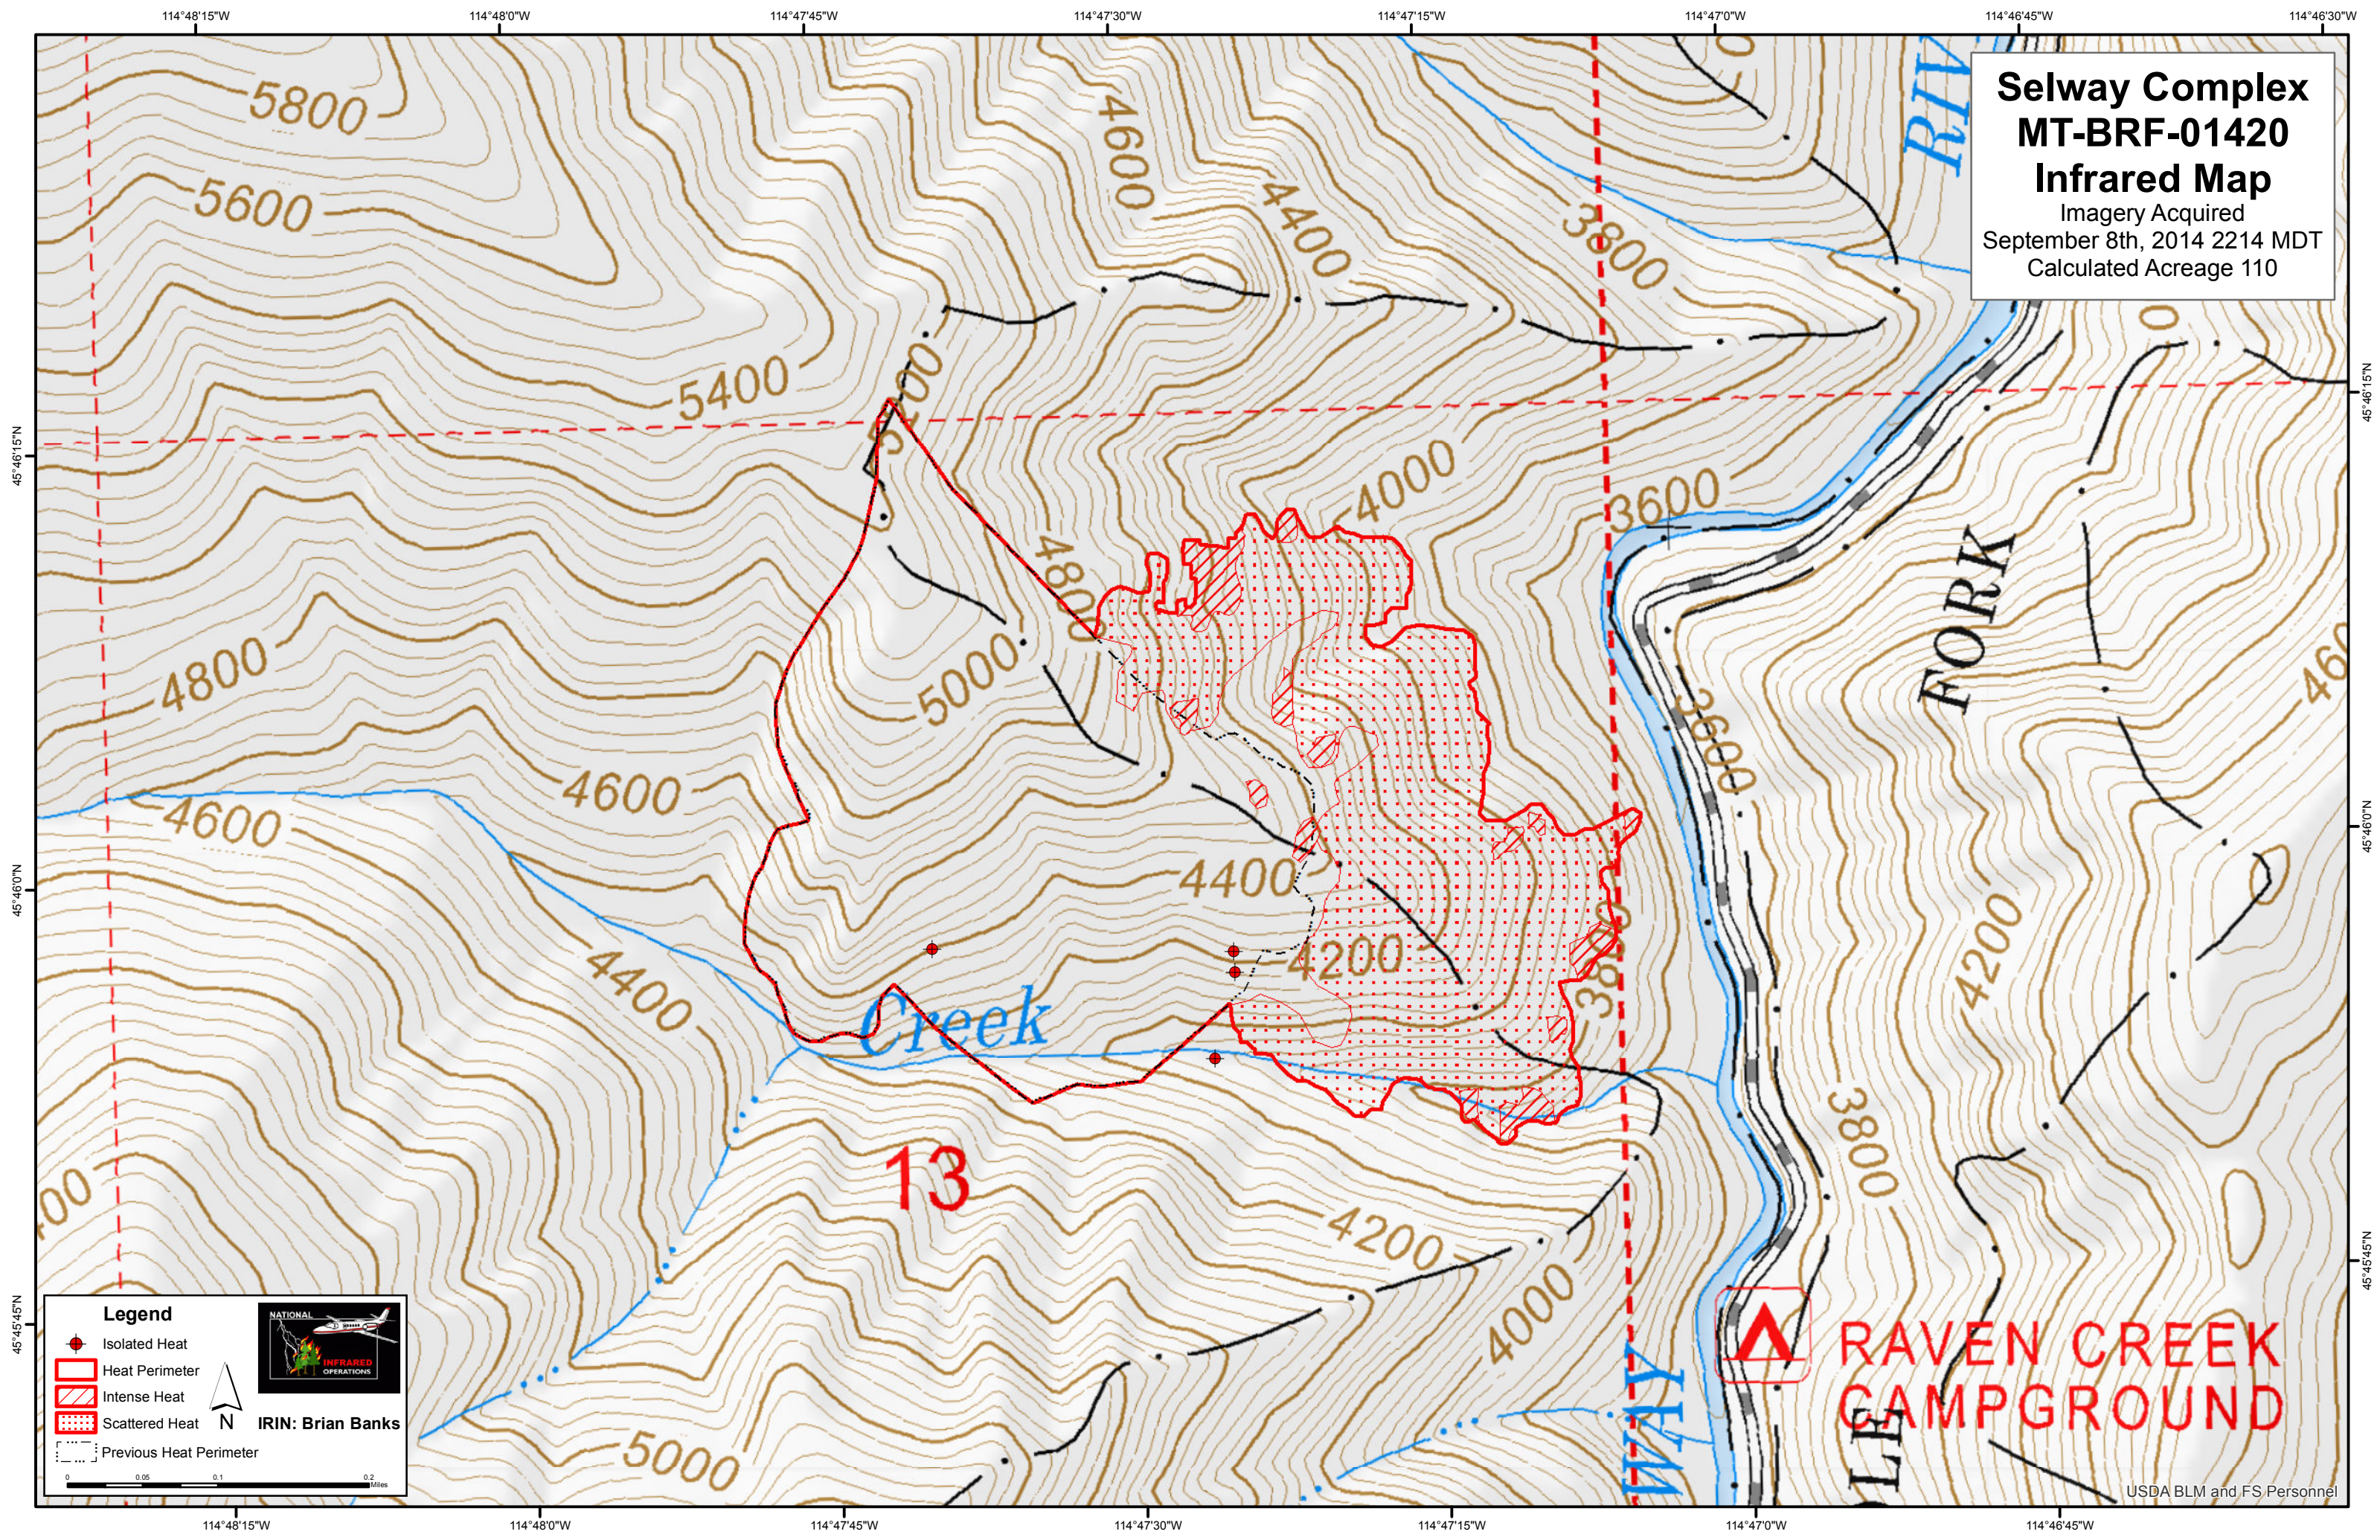

Selway Complex
MT-BRF-01420
Infrared Map
 Imagery Acquired
 September 8th, 2014 2214 MDT
 Calculated Acreage 110

Legend

- Isolated Heat
- Heat Perimeter
- Intense Heat
- Scattered Heat
- Previous Heat Perimeter

IRIN: Brian Banks

0 0.05 0.1 0.2 Miles

**RAVEN CREEK
 CAMPGROUND**