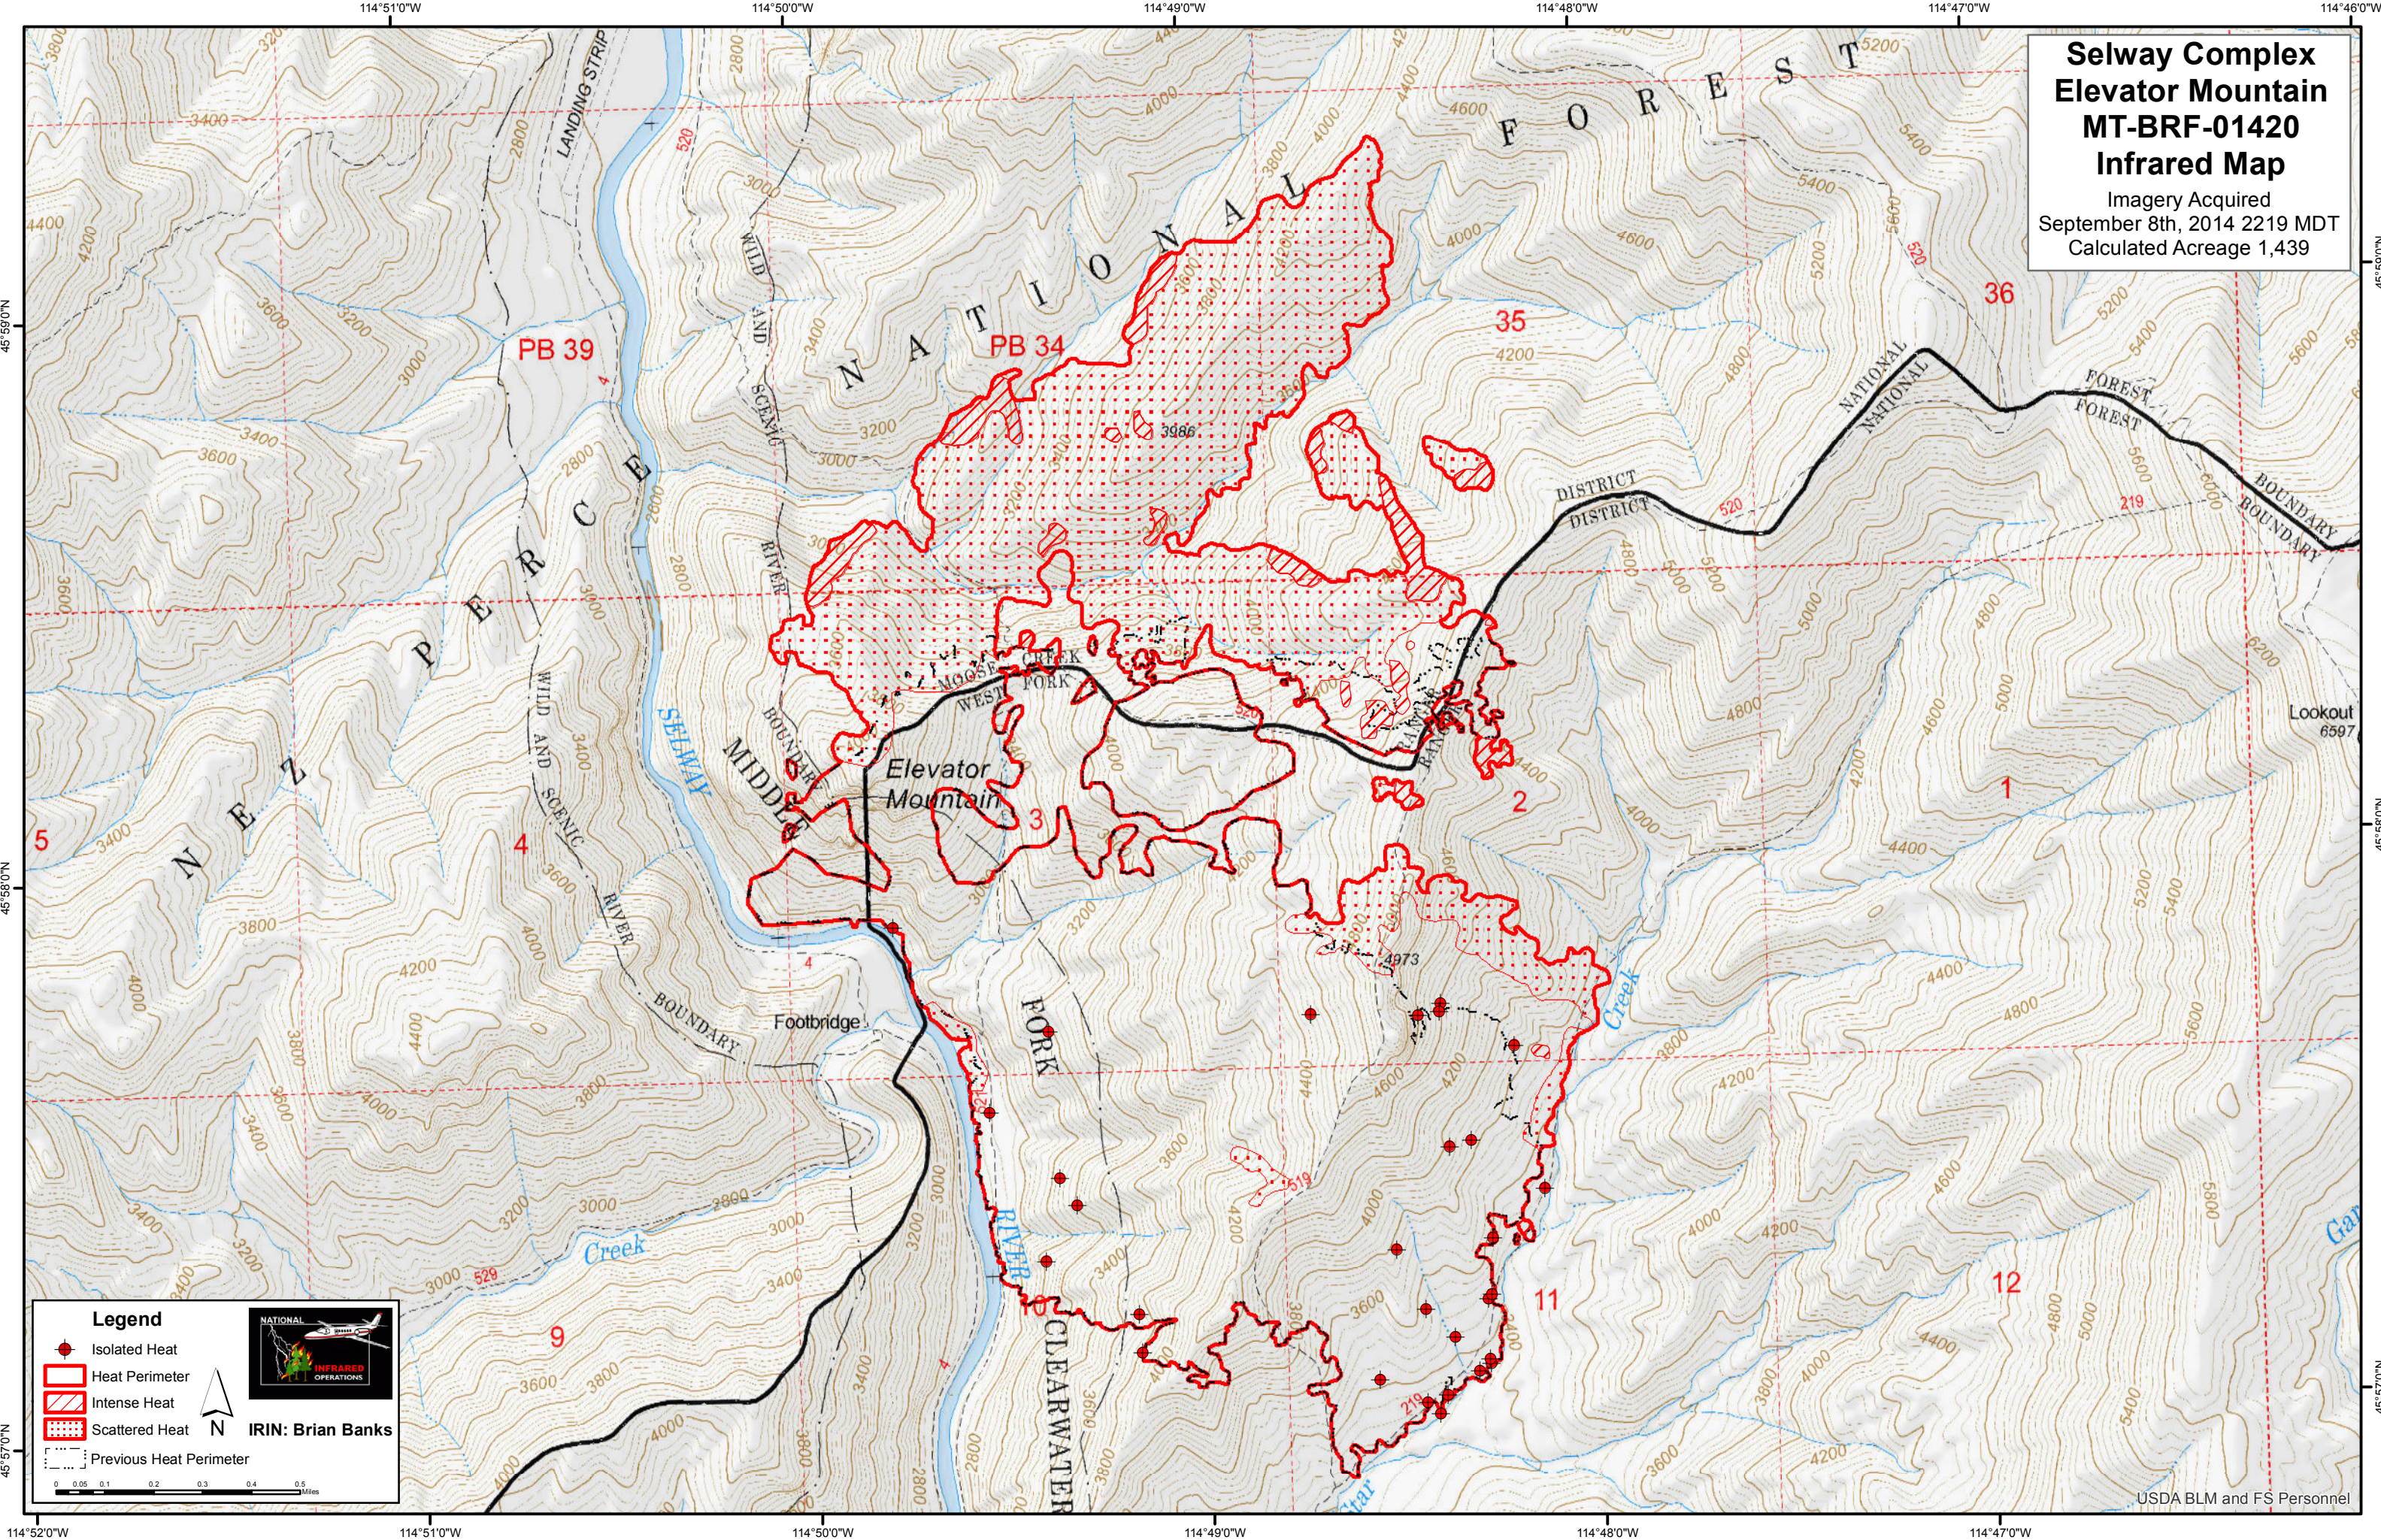

**Selway Complex  
Elevator Mountain  
MT-BRF-01420  
Infrared Map**  
Imagery Acquired  
September 8th, 2014 2219 MDT  
Calculated Acreage 1,439

**Legend**

- ◆ Isolated Heat
- Heat Perimeter
- Intense Heat
- Scattered Heat
- Previous Heat Perimeter

**IRIN: Brian Banks**

0 0.05 0.1 0.2 0.3 0.4 0.5 Miles