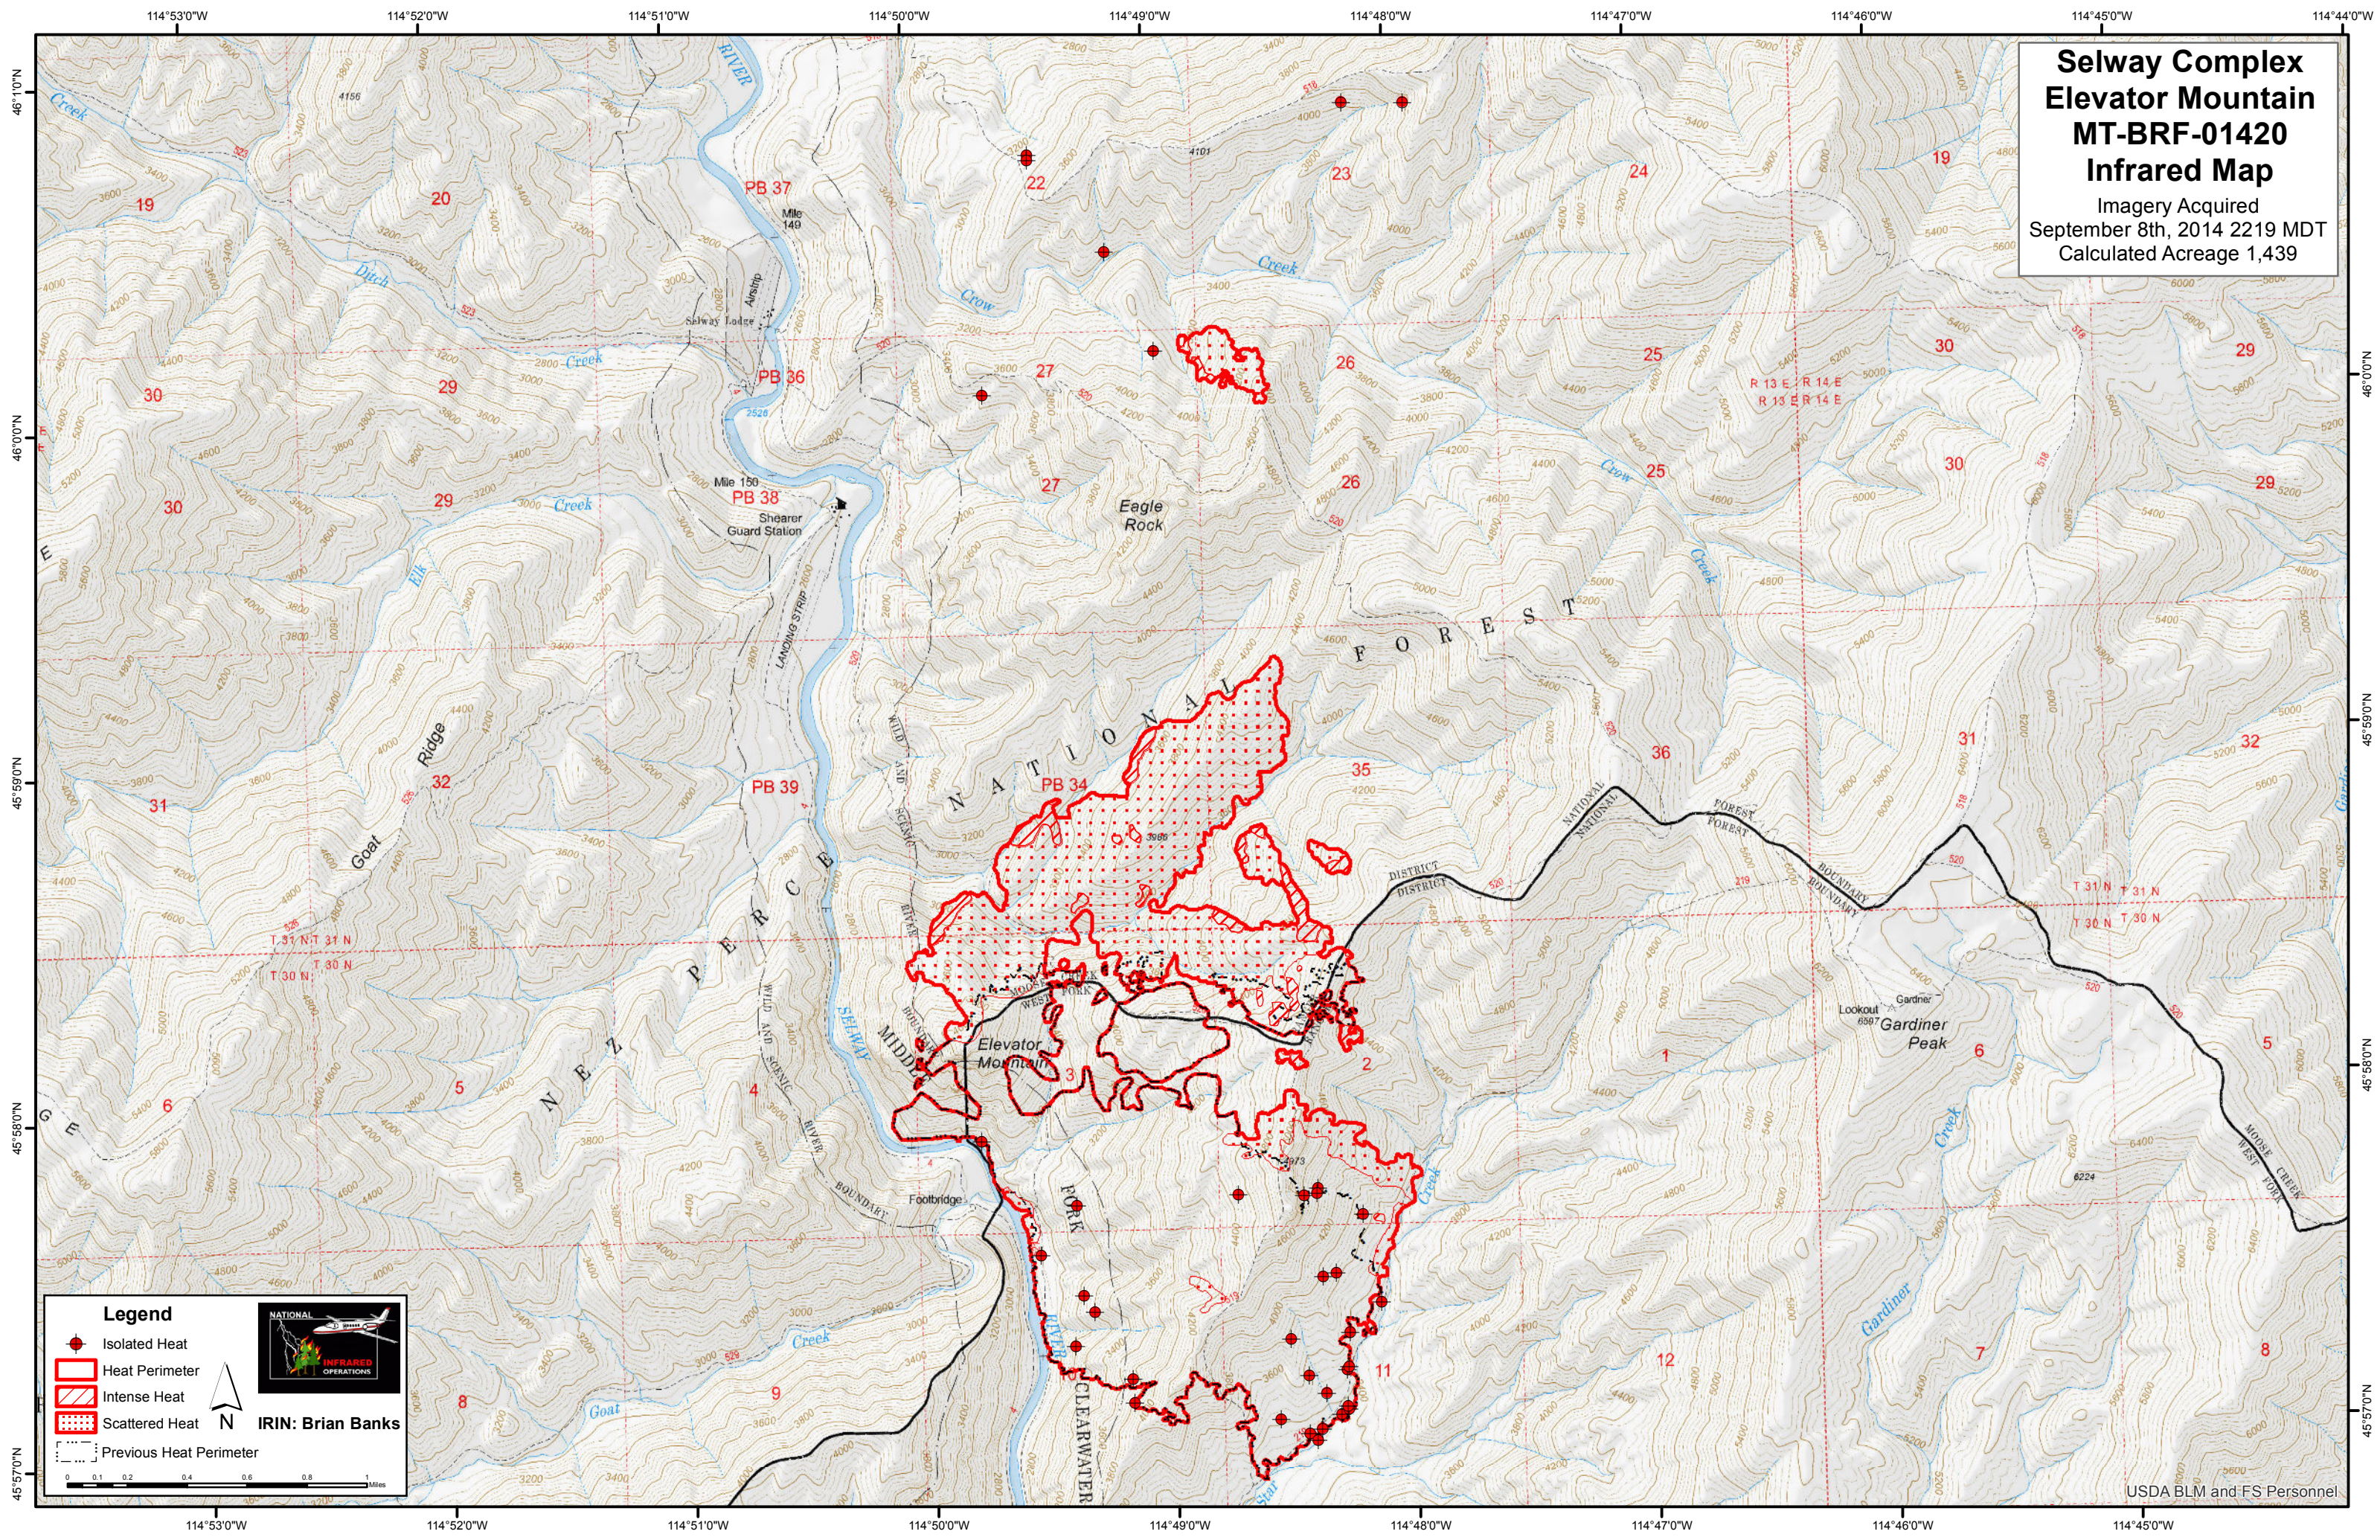

Selway Complex Elevator Mountain MT-BRF-01420 Infrared Map

Imagery Acquired
September 8th, 2014 2219 MDT
Calculated Acreage 1,439

Legend

- Isolated Heat
- Heat Perimeter
- Intense Heat
- Scattered Heat
- Previous Heat Perimeter

IRIN: Brian Banks

0 0.1 0.2 0.4 0.6 0.8 1 Miles