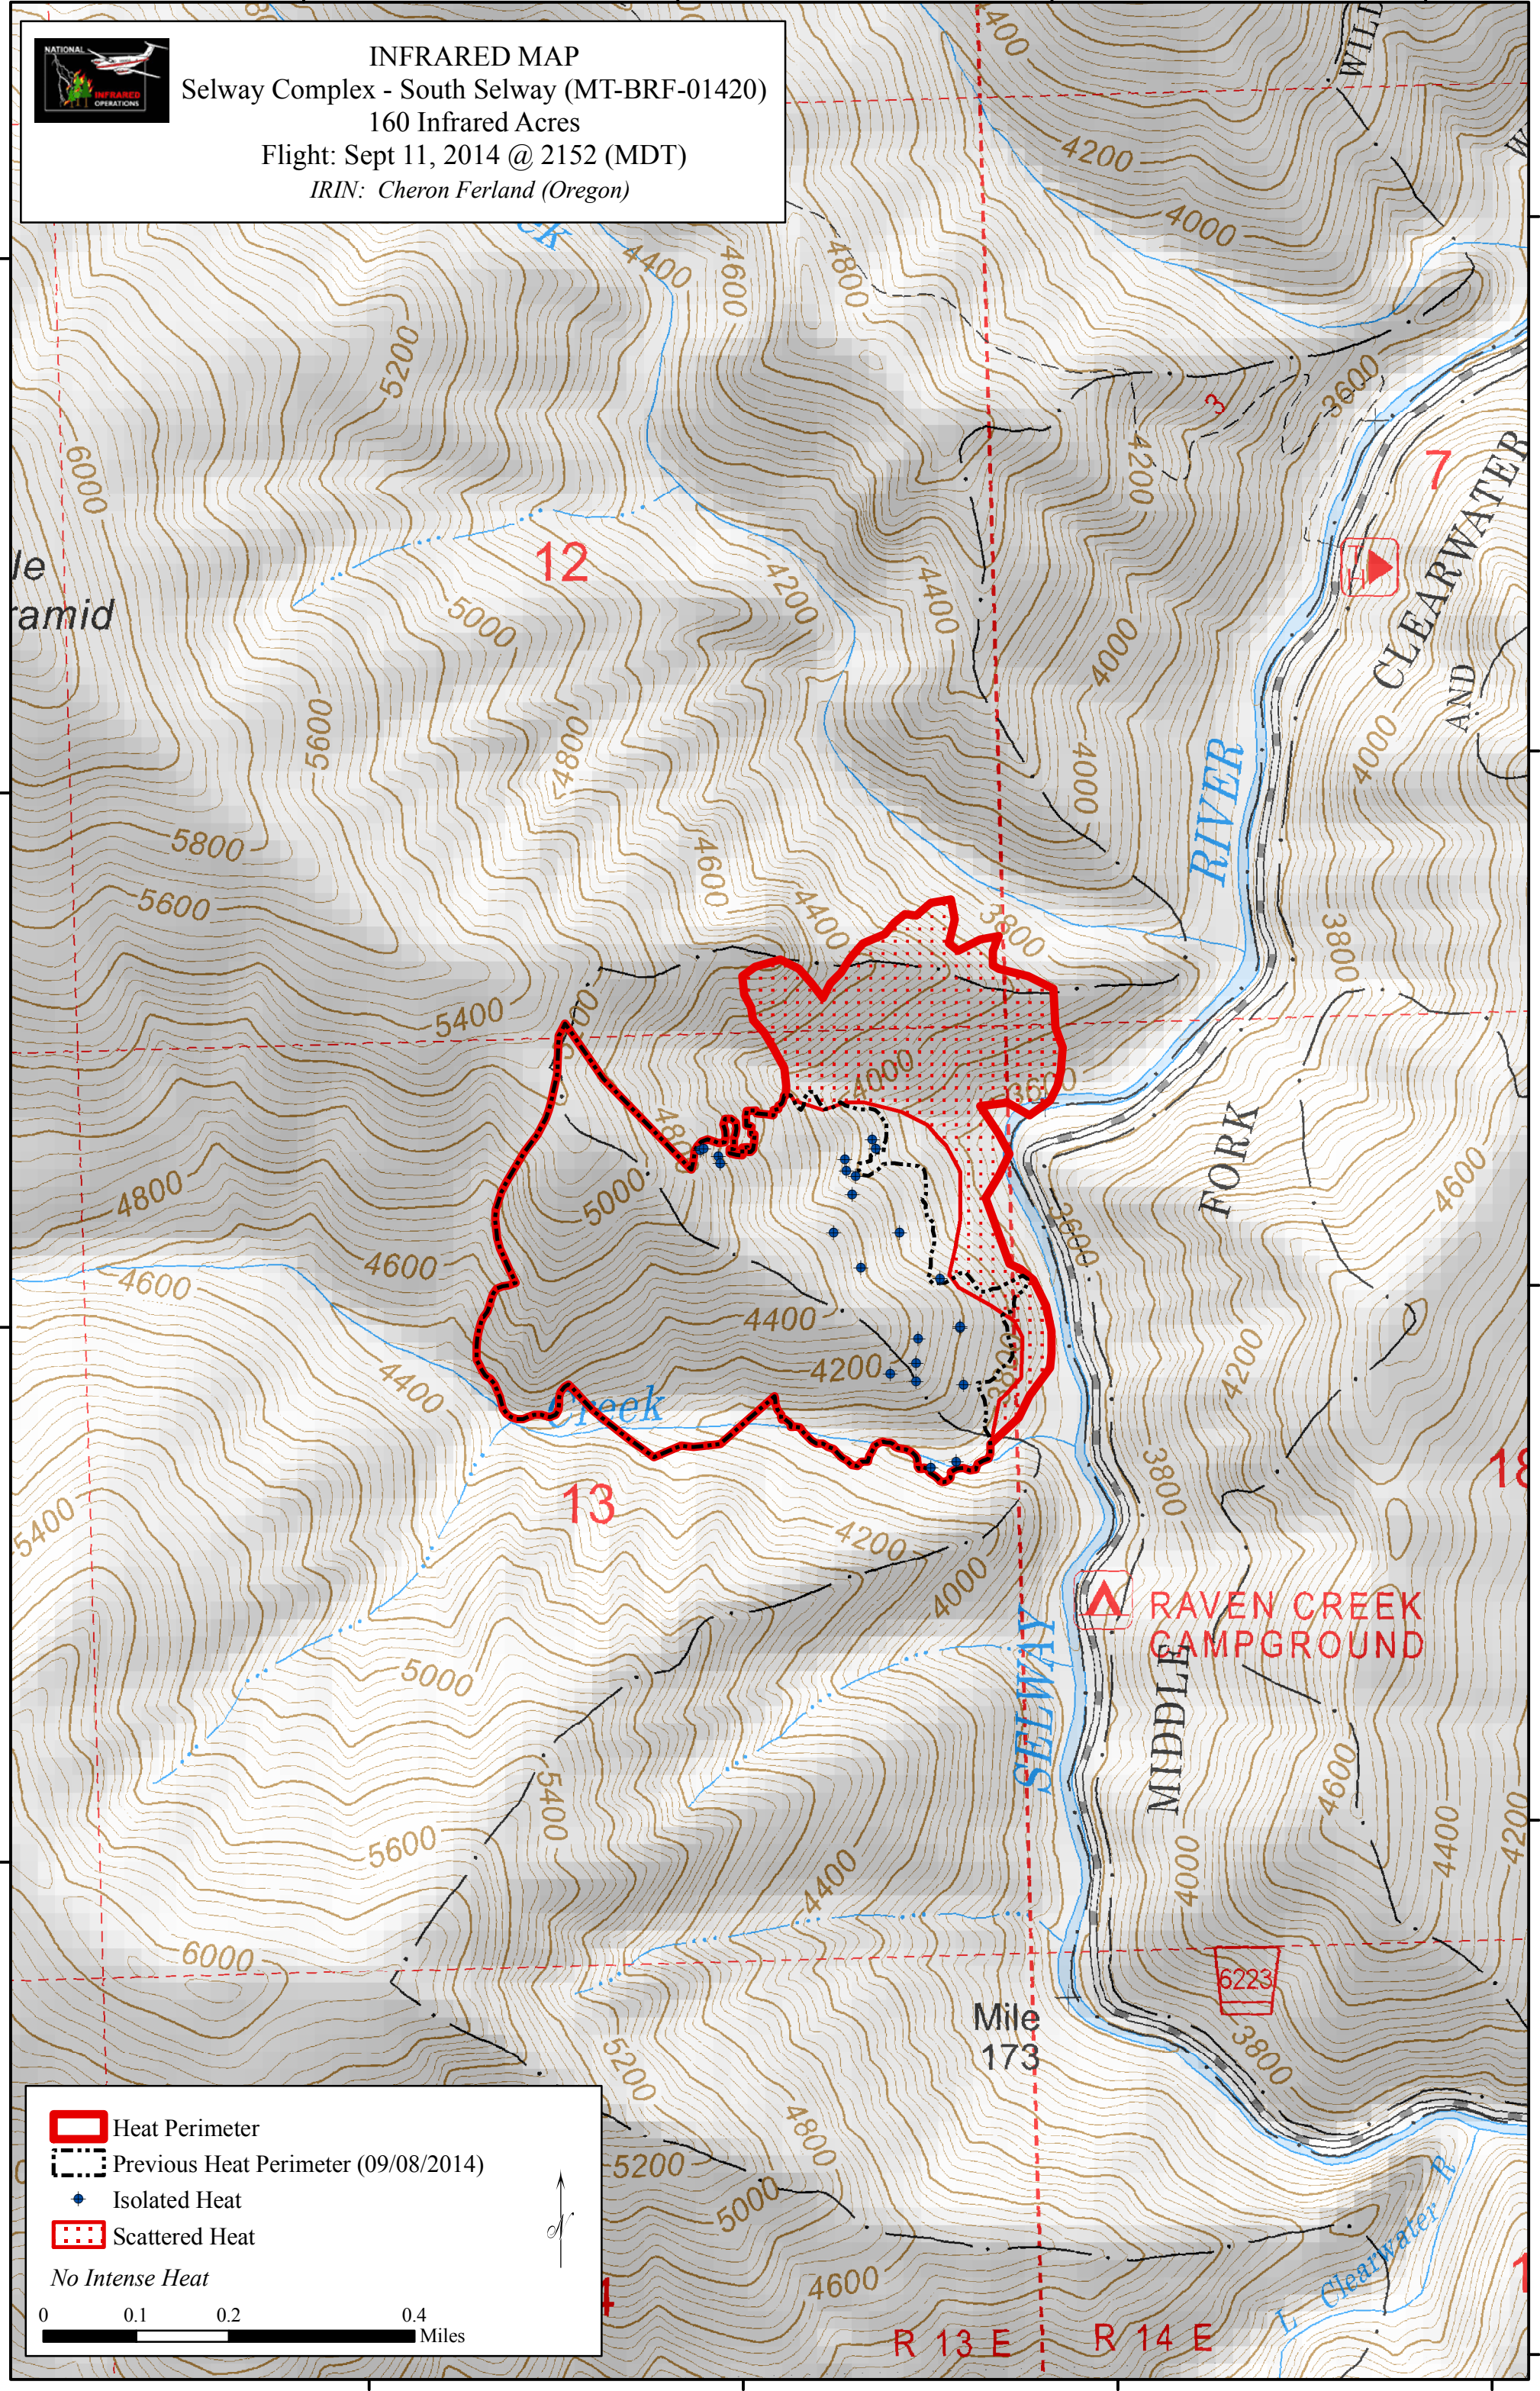

114°48'0"W

114°47'30"W

114°47'0"W

114°46'30"W

**INFRARED MAP**  
 Selway Complex - South Selway (MT-BRF-01420)  
 160 Infrared Acres  
 Flight: Sept 11, 2014 @ 2152 (MDT)  
 IRIN: Cheron Ferland (Oregon)

45°47'0"N

45°47'0"N

45°46'30"N

45°46'30"N

45°46'0"N

45°46'0"N

45°45'30"N

45°45'30"N

**Legend**

- Heat Perimeter
- Previous Heat Perimeter (09/08/2014)
- Isolated Heat
- Scattered Heat

No Intense Heat

0 0.1 0.2 0.4 Miles

114°48'0"W

114°47'30"W

114°47'0"W

114°46'30"W