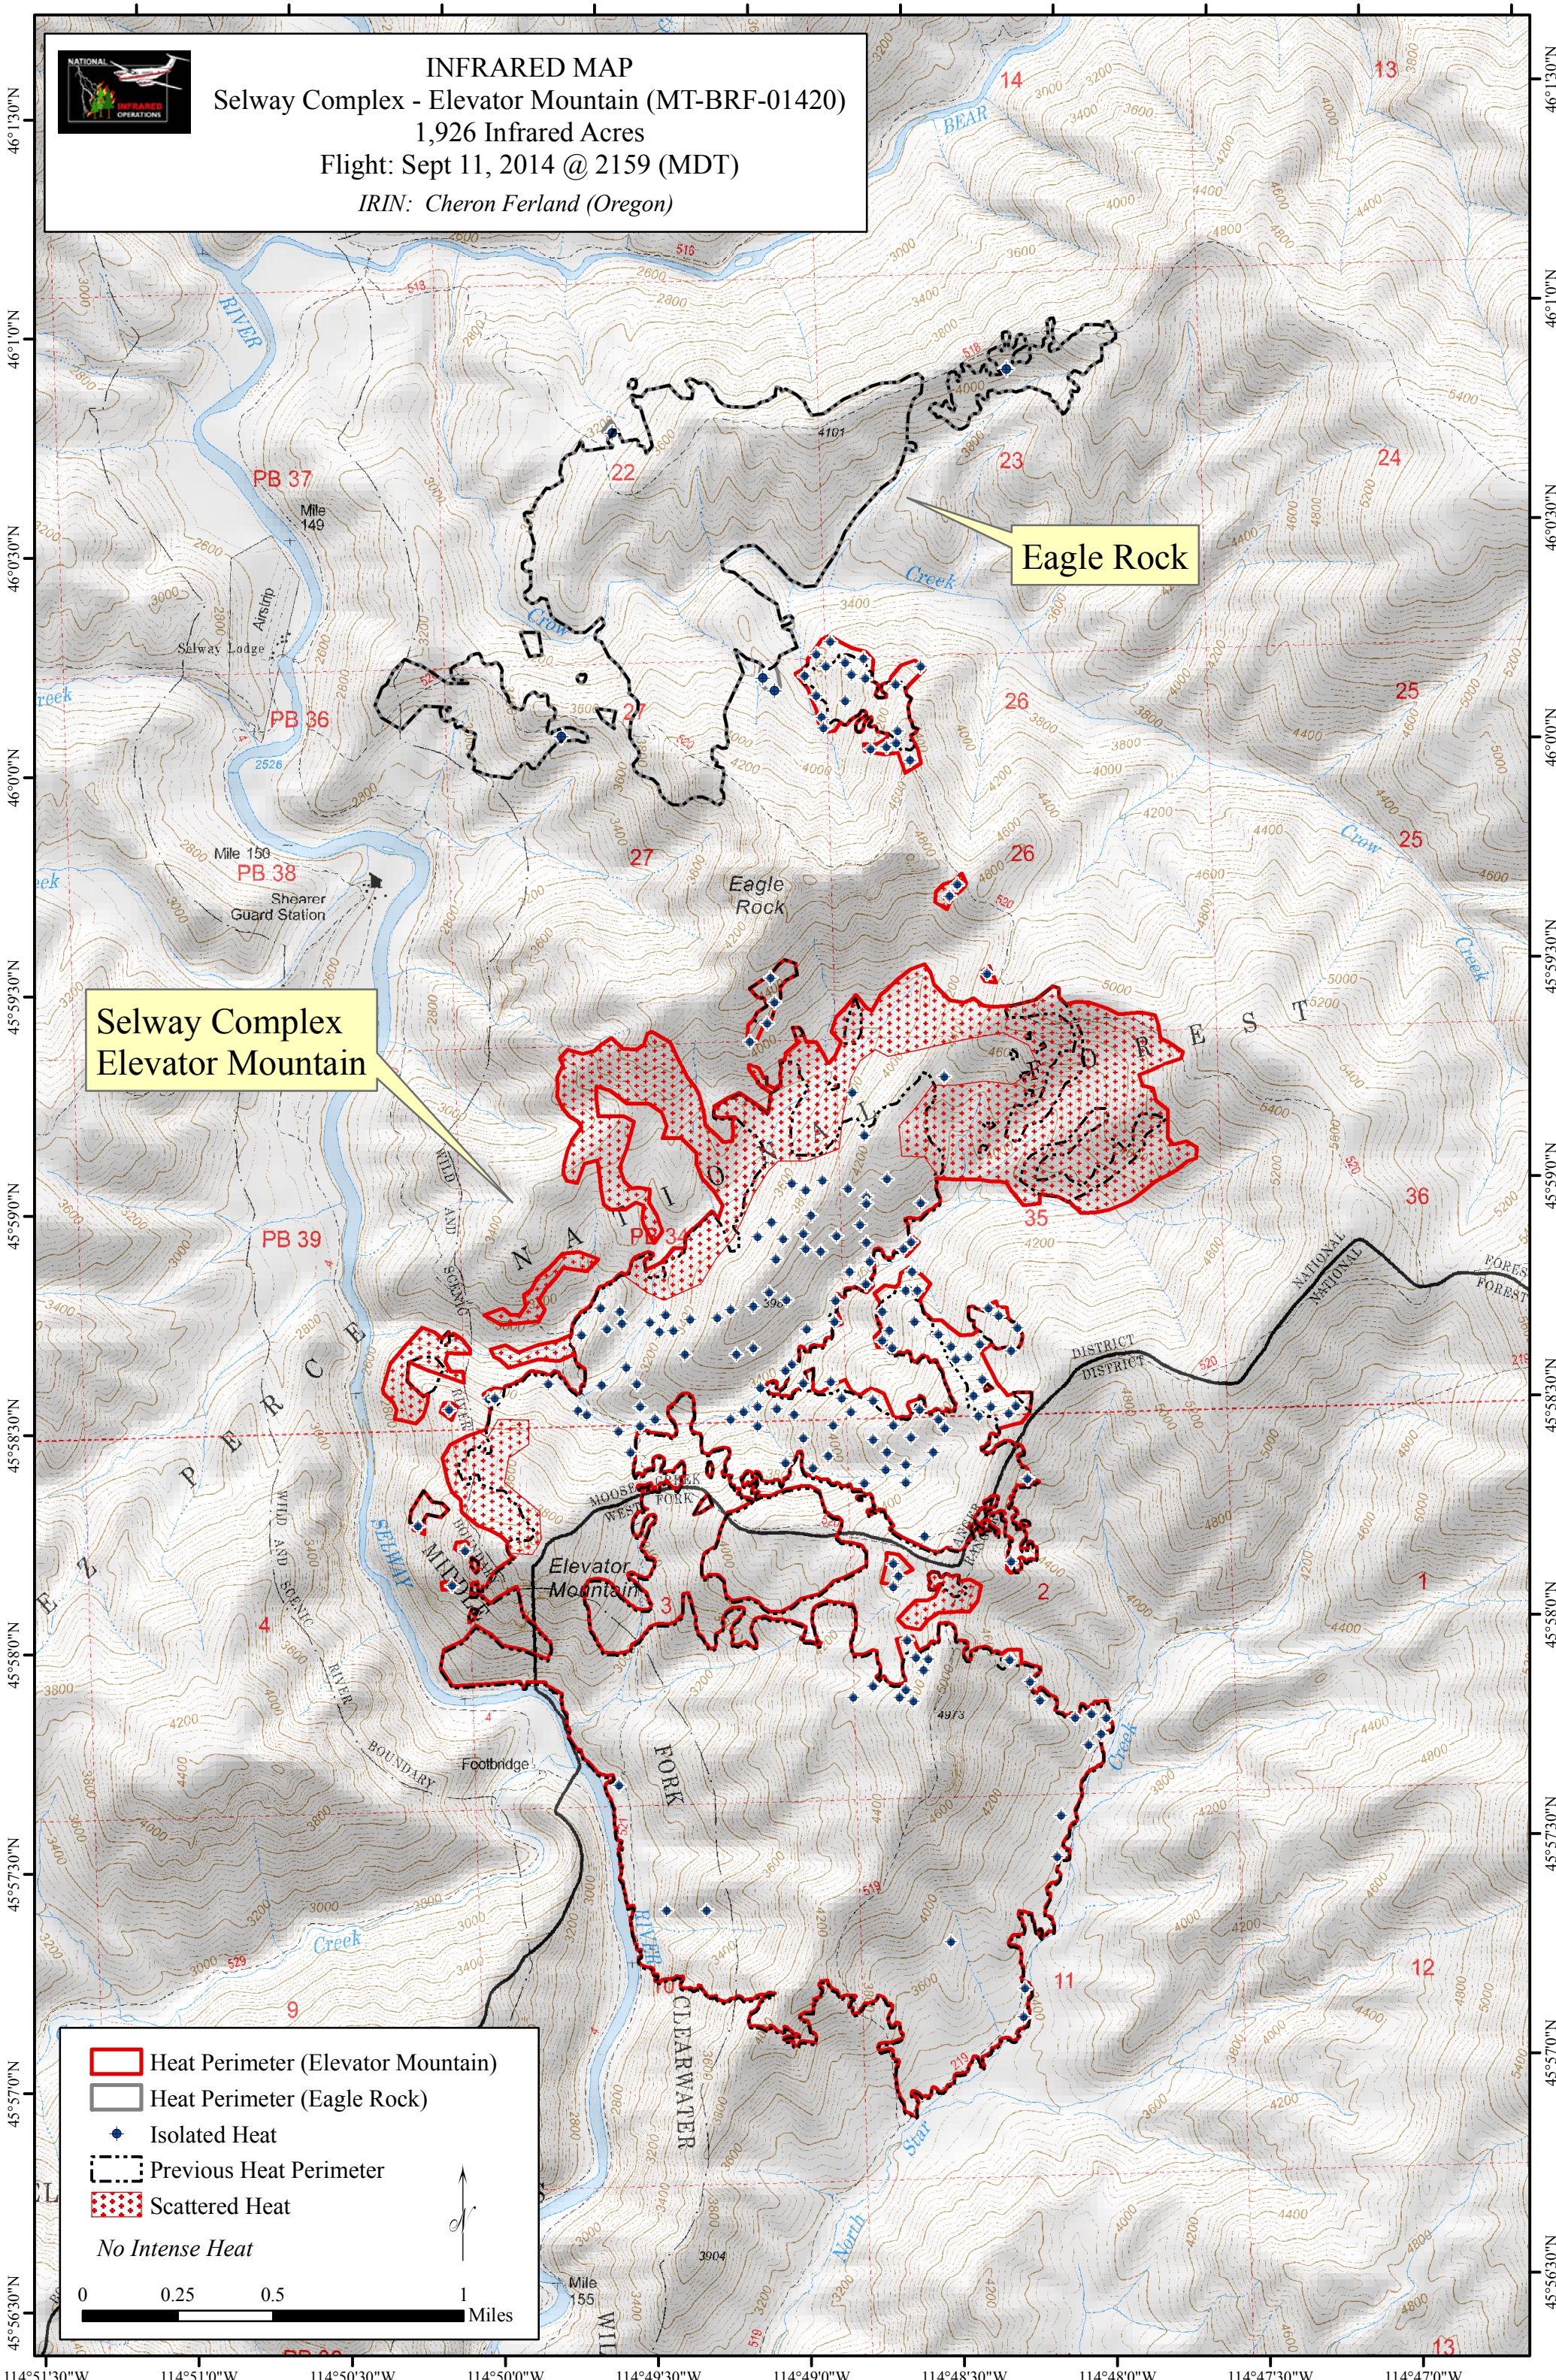

INFRARED MAP
Selway Complex - Elevator Mountain (MT-BRF-01420)
1,926 Infrared Acres
Flight: Sept 11, 2014 @ 2159 (MDT)
IRIN: Cheron Ferland (Oregon)

Eagle Rock

Selway Complex
Elevator Mountain

- Heat Perimeter (Elevator Mountain)
- Heat Perimeter (Eagle Rock)
- ◆ Isolated Heat
- Previous Heat Perimeter
- Scattered Heat