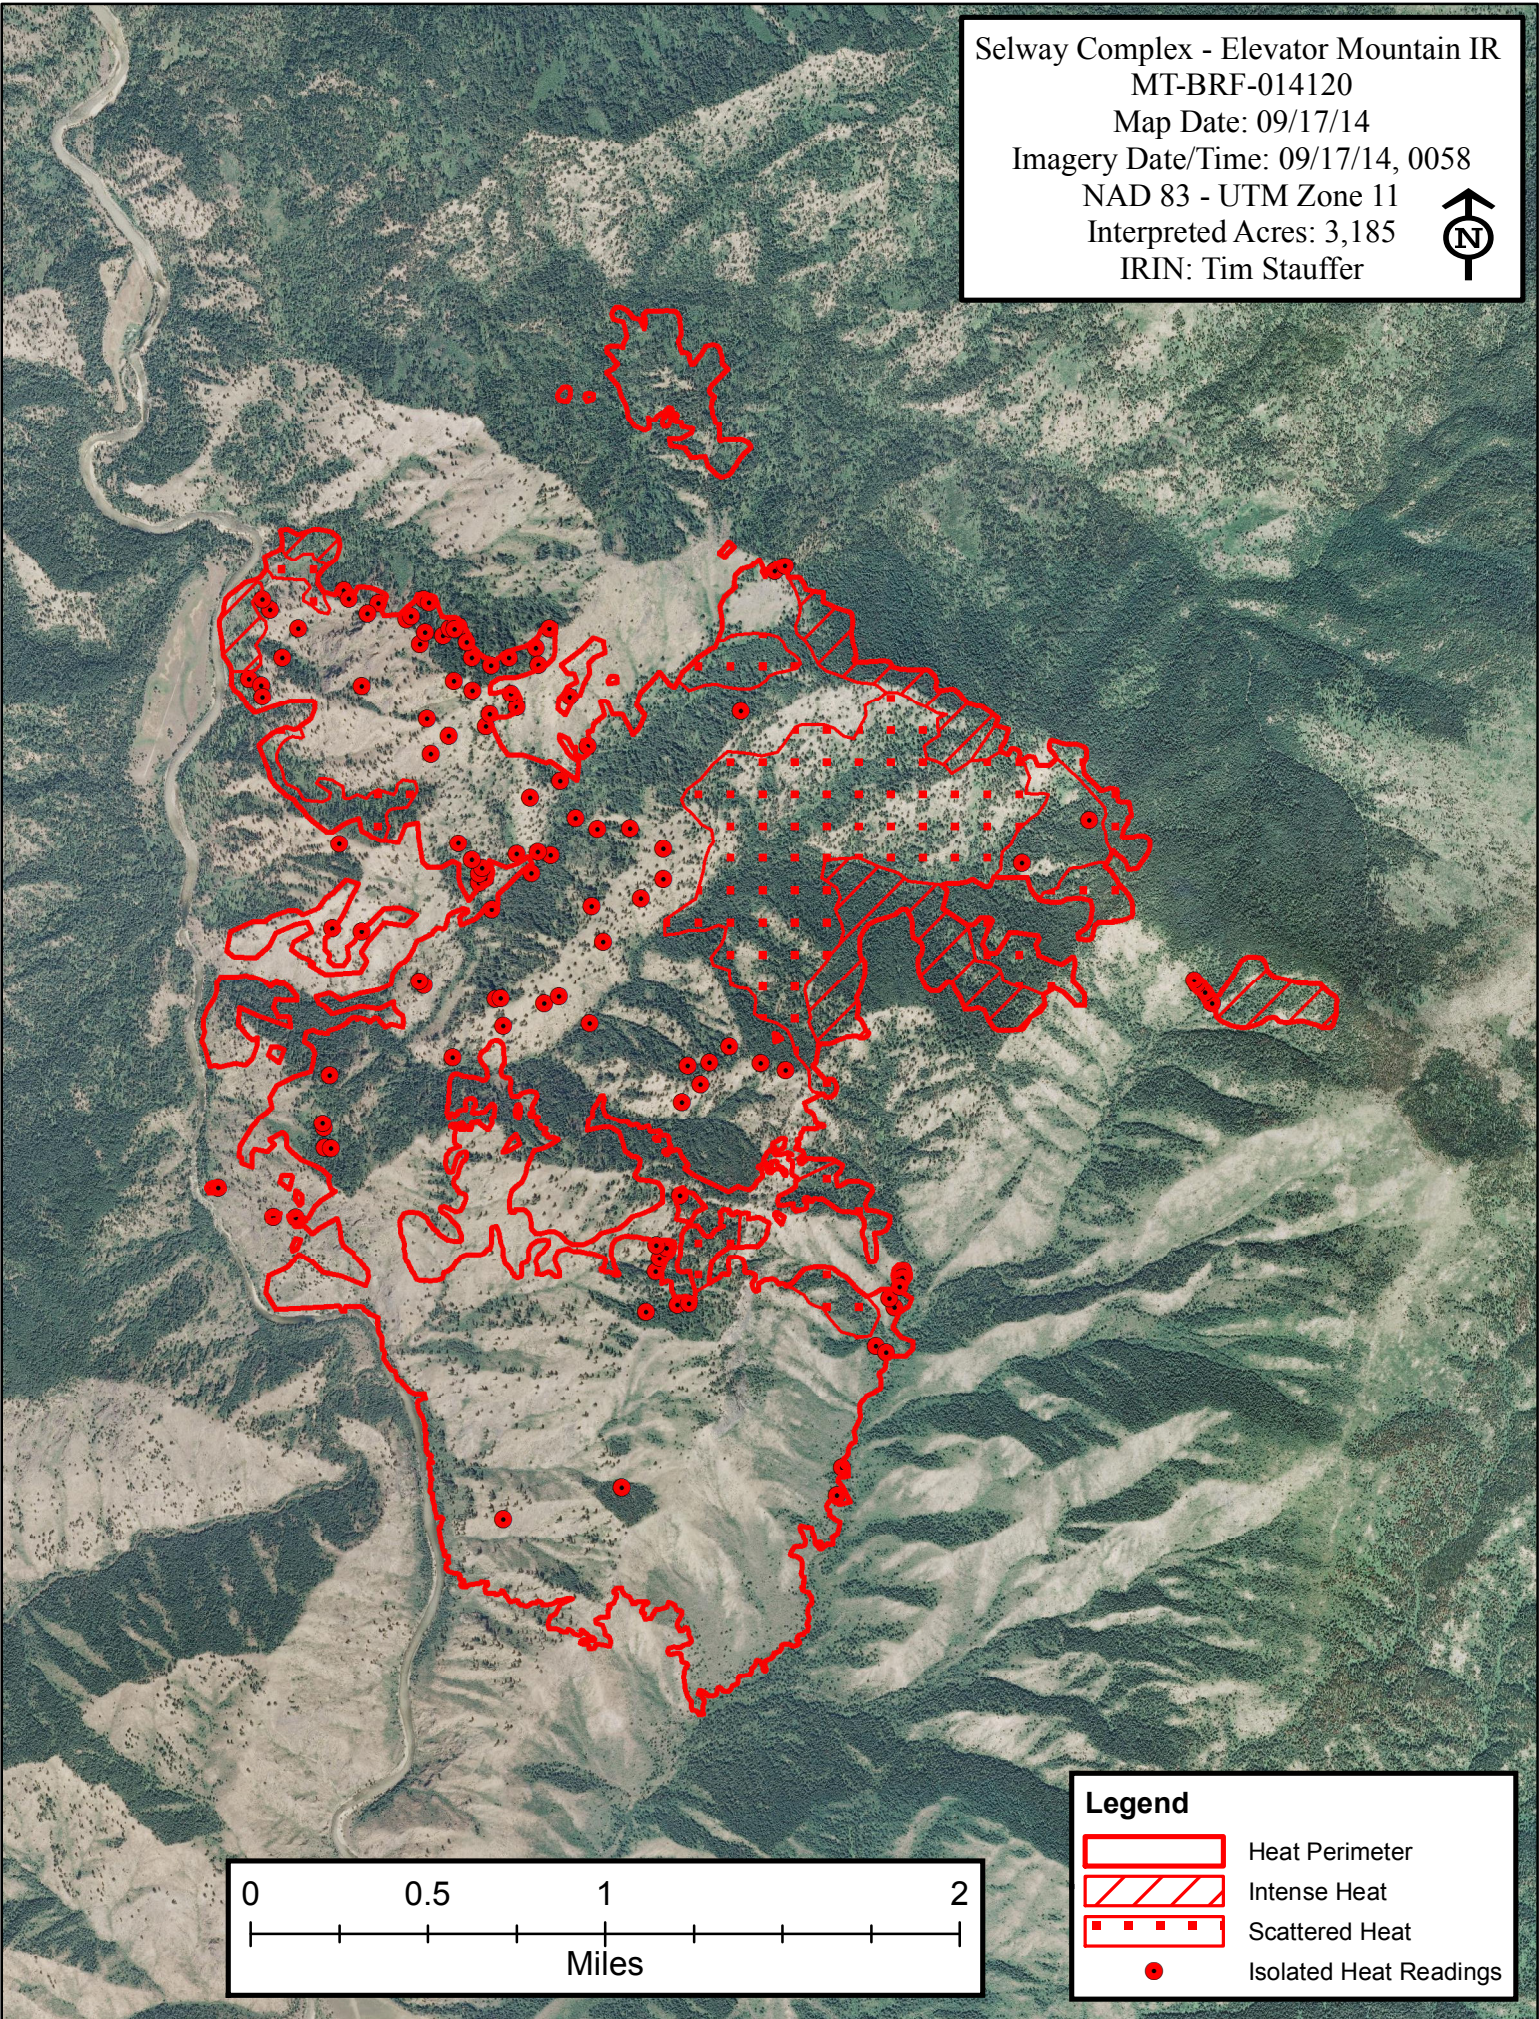

Selway Complex - Elevator Mountain IR  
MT-BRF-014120  
Map Date: 09/17/14  
Imagery Date/Time: 09/17/14, 0058  
NAD 83 - UTM Zone 11  
Interpreted Acres: 3,185  
IRIN: Tim Stauffer

**Legend**

-  Heat Perimeter
-  Intense Heat
-  Scattered Heat
-  Isolated Heat Readings