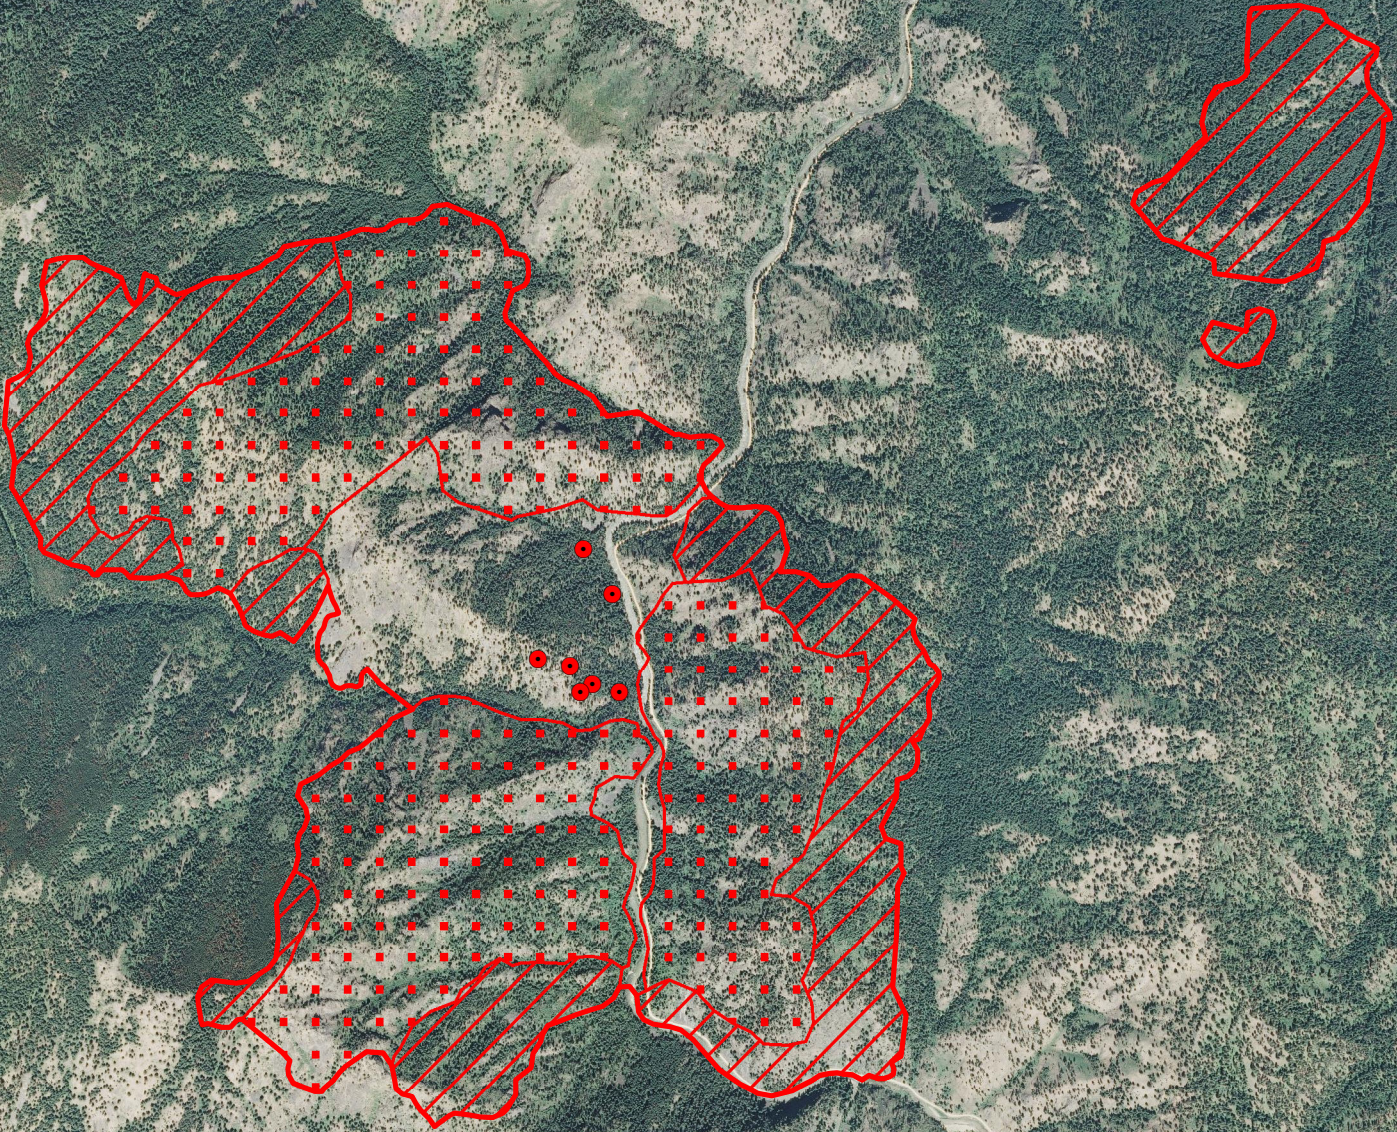

Selway Complex - Selway South IR
Map Date: 09/17/14
Imagery Date/Time: 09/17/14, 0058
NAD 83 - UTM Zone 11
Interpreted Acres: 1,348
IRIN: Tim Stauffer

Legend

- Heat Perimeter
- Intense Heat
- Scattered Heat
- Isolated Heat Readings