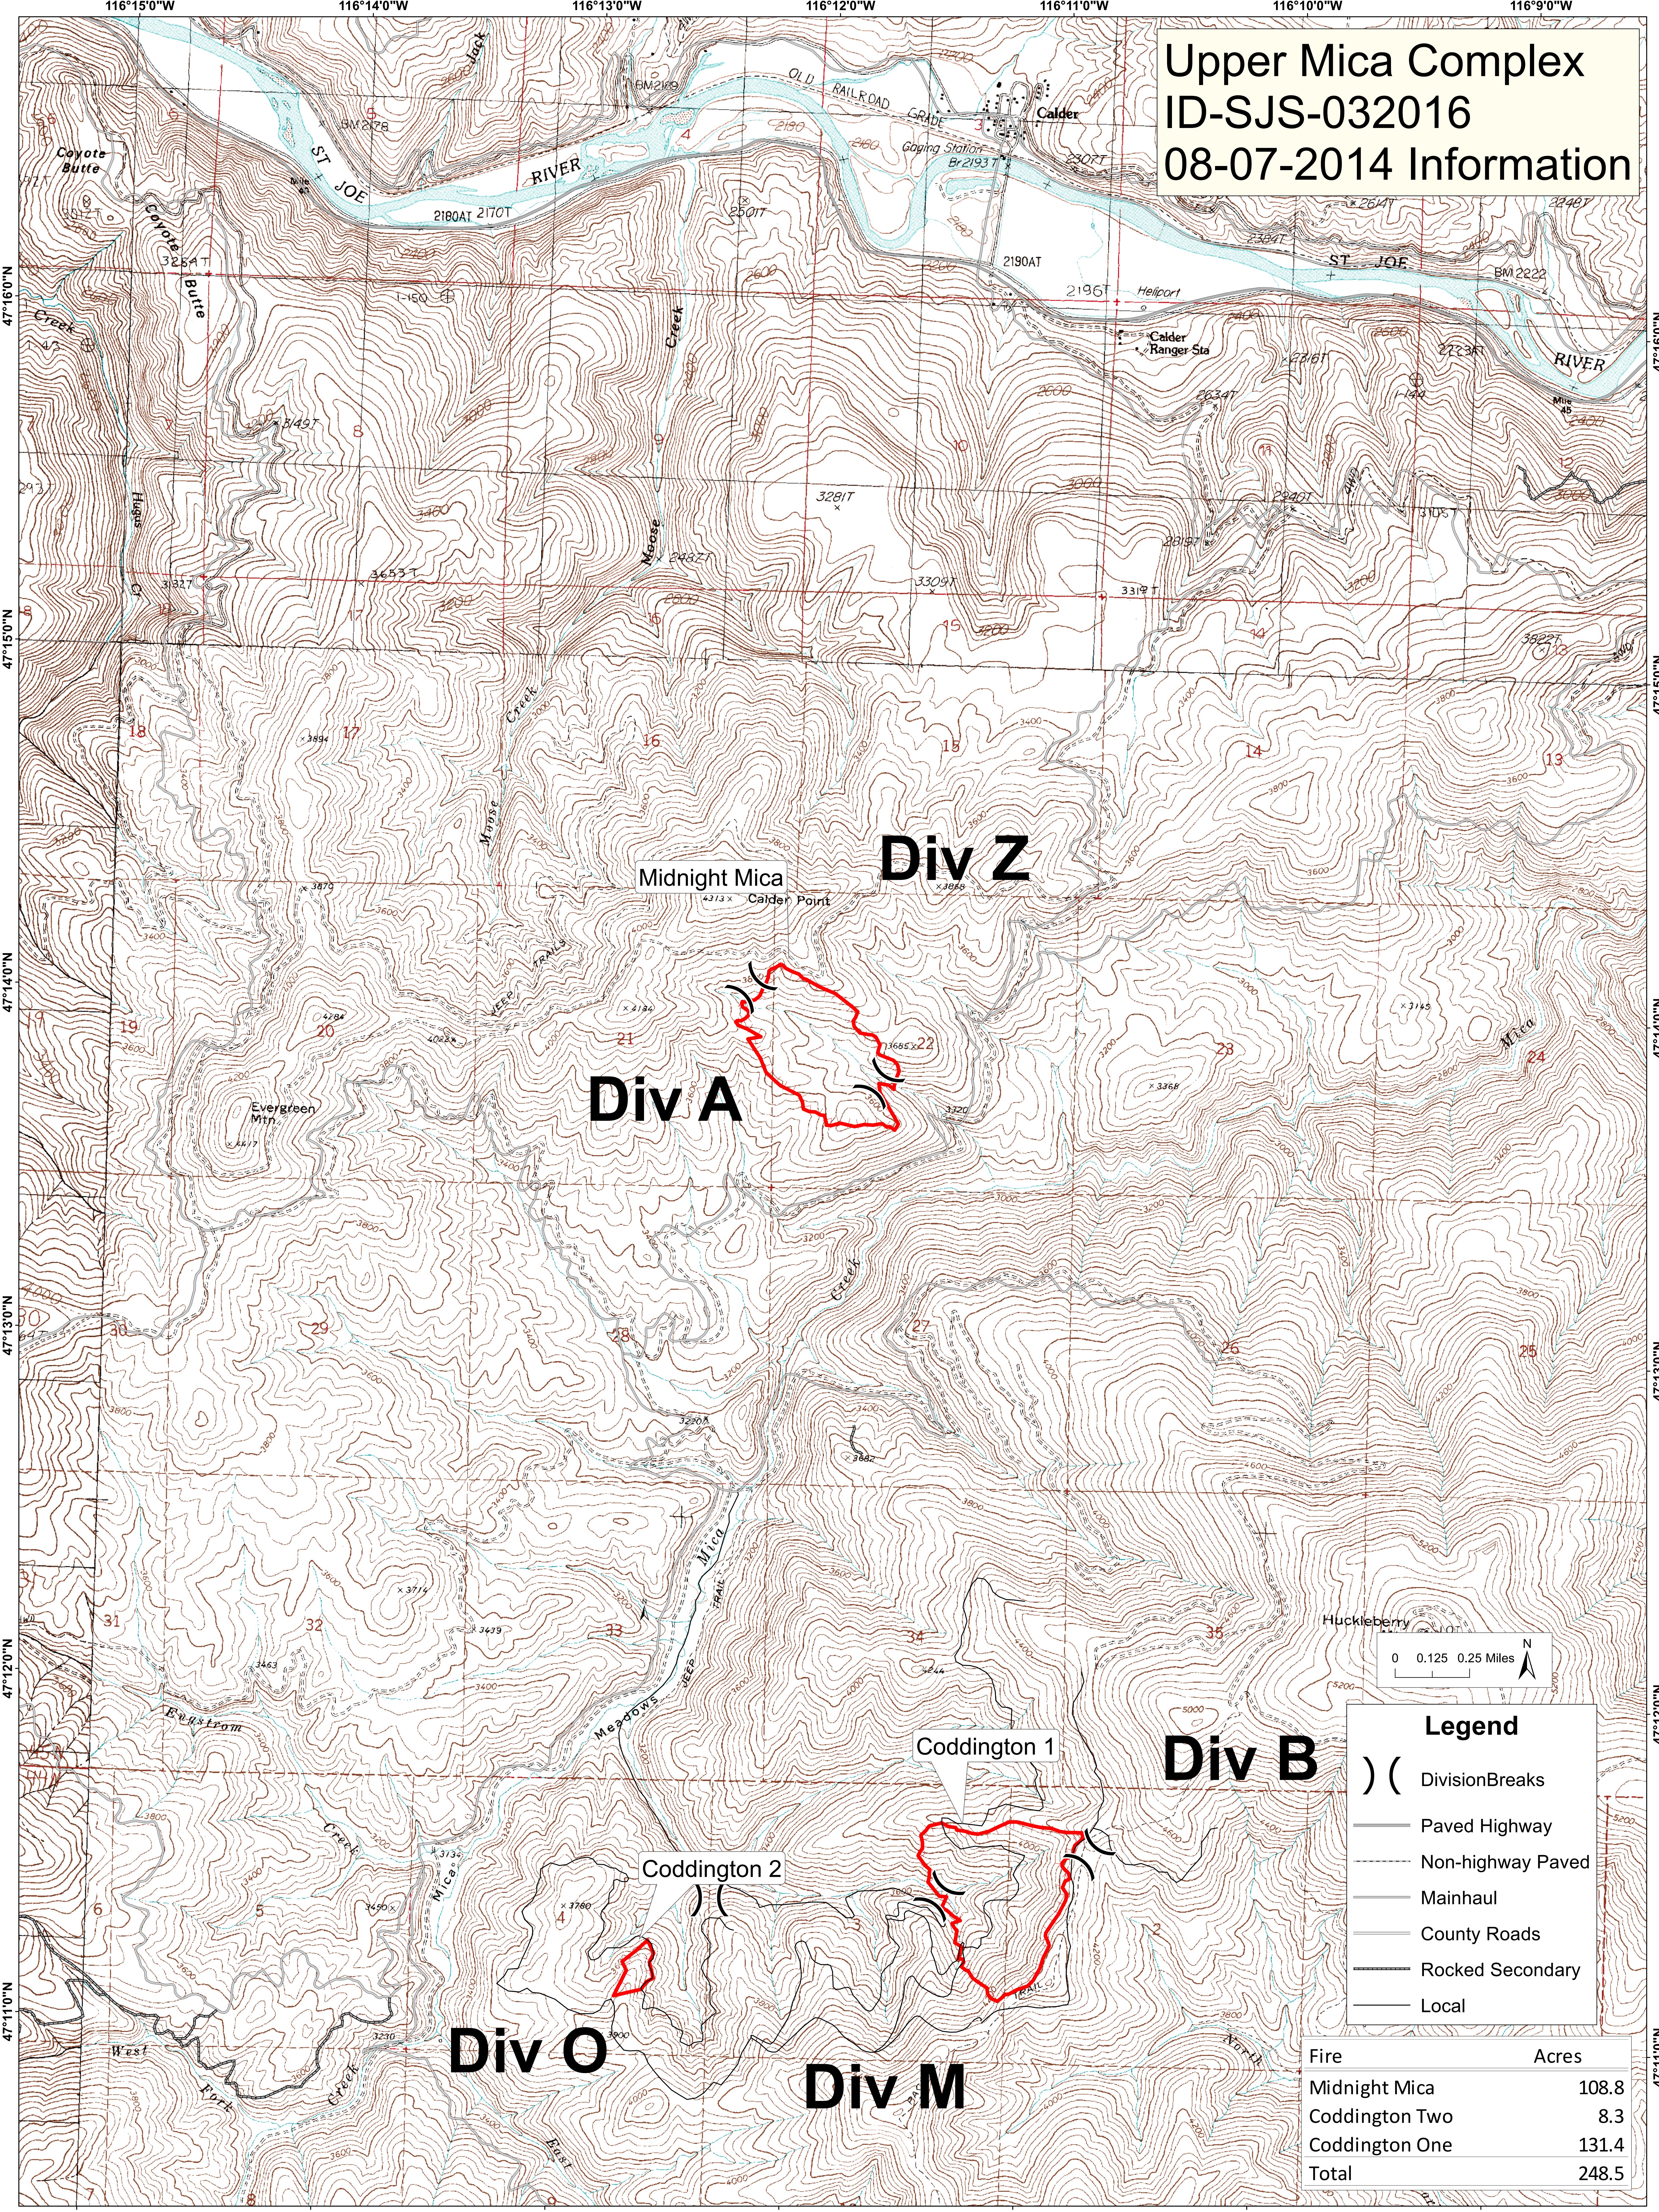

Upper Mica Complex

ID-SJS-032016

08-07-2014 Information

Div Z

Midnight Mica
Calder Point

Div A

Div B

Coddington 1

Coddington 2

Div O

Div M

Legend	
	DivisionBreaks
	Paved Highway
	Non-highway Paved
	Mainhaul
	County Roads
	Rocked Secondary
	Local

Fire	Acres
Midnight Mica	108.8
Coddington Two	8.3
Coddington One	131.4
Total	248.5