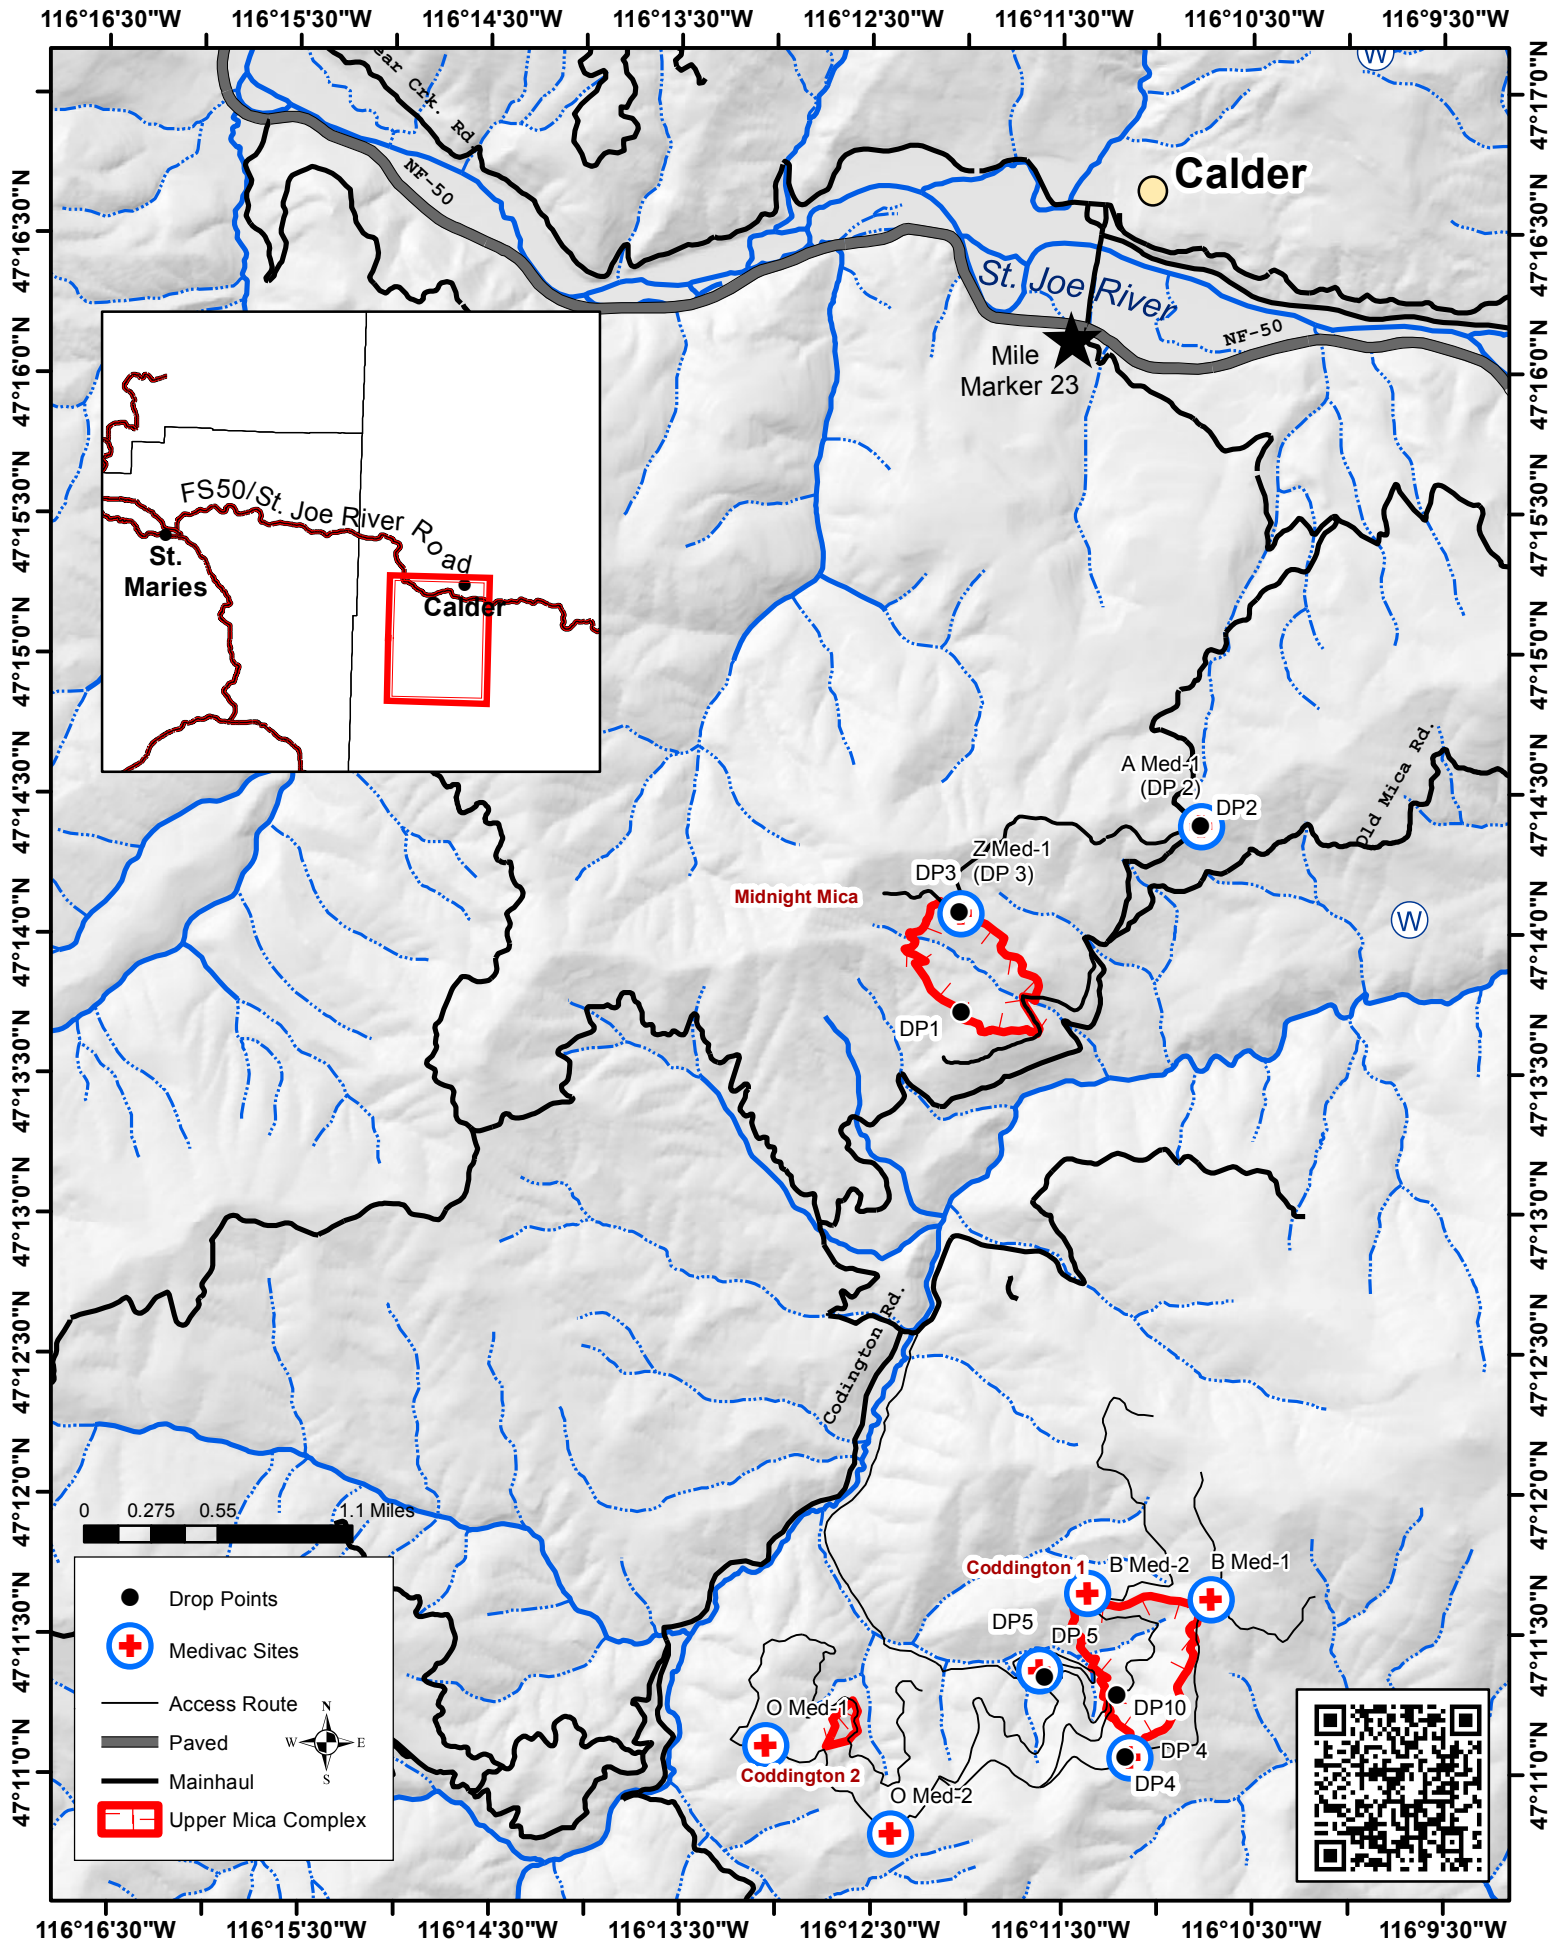

# Upper Mica Complex Transportation Map

0 0.275 0.55 1.1 Miles

- Drop Points
- ⊕ Medivac Sites
- Access Route
- ▬ Paved
- ▬ Mainhaul
- ▭ Upper Mica Complex