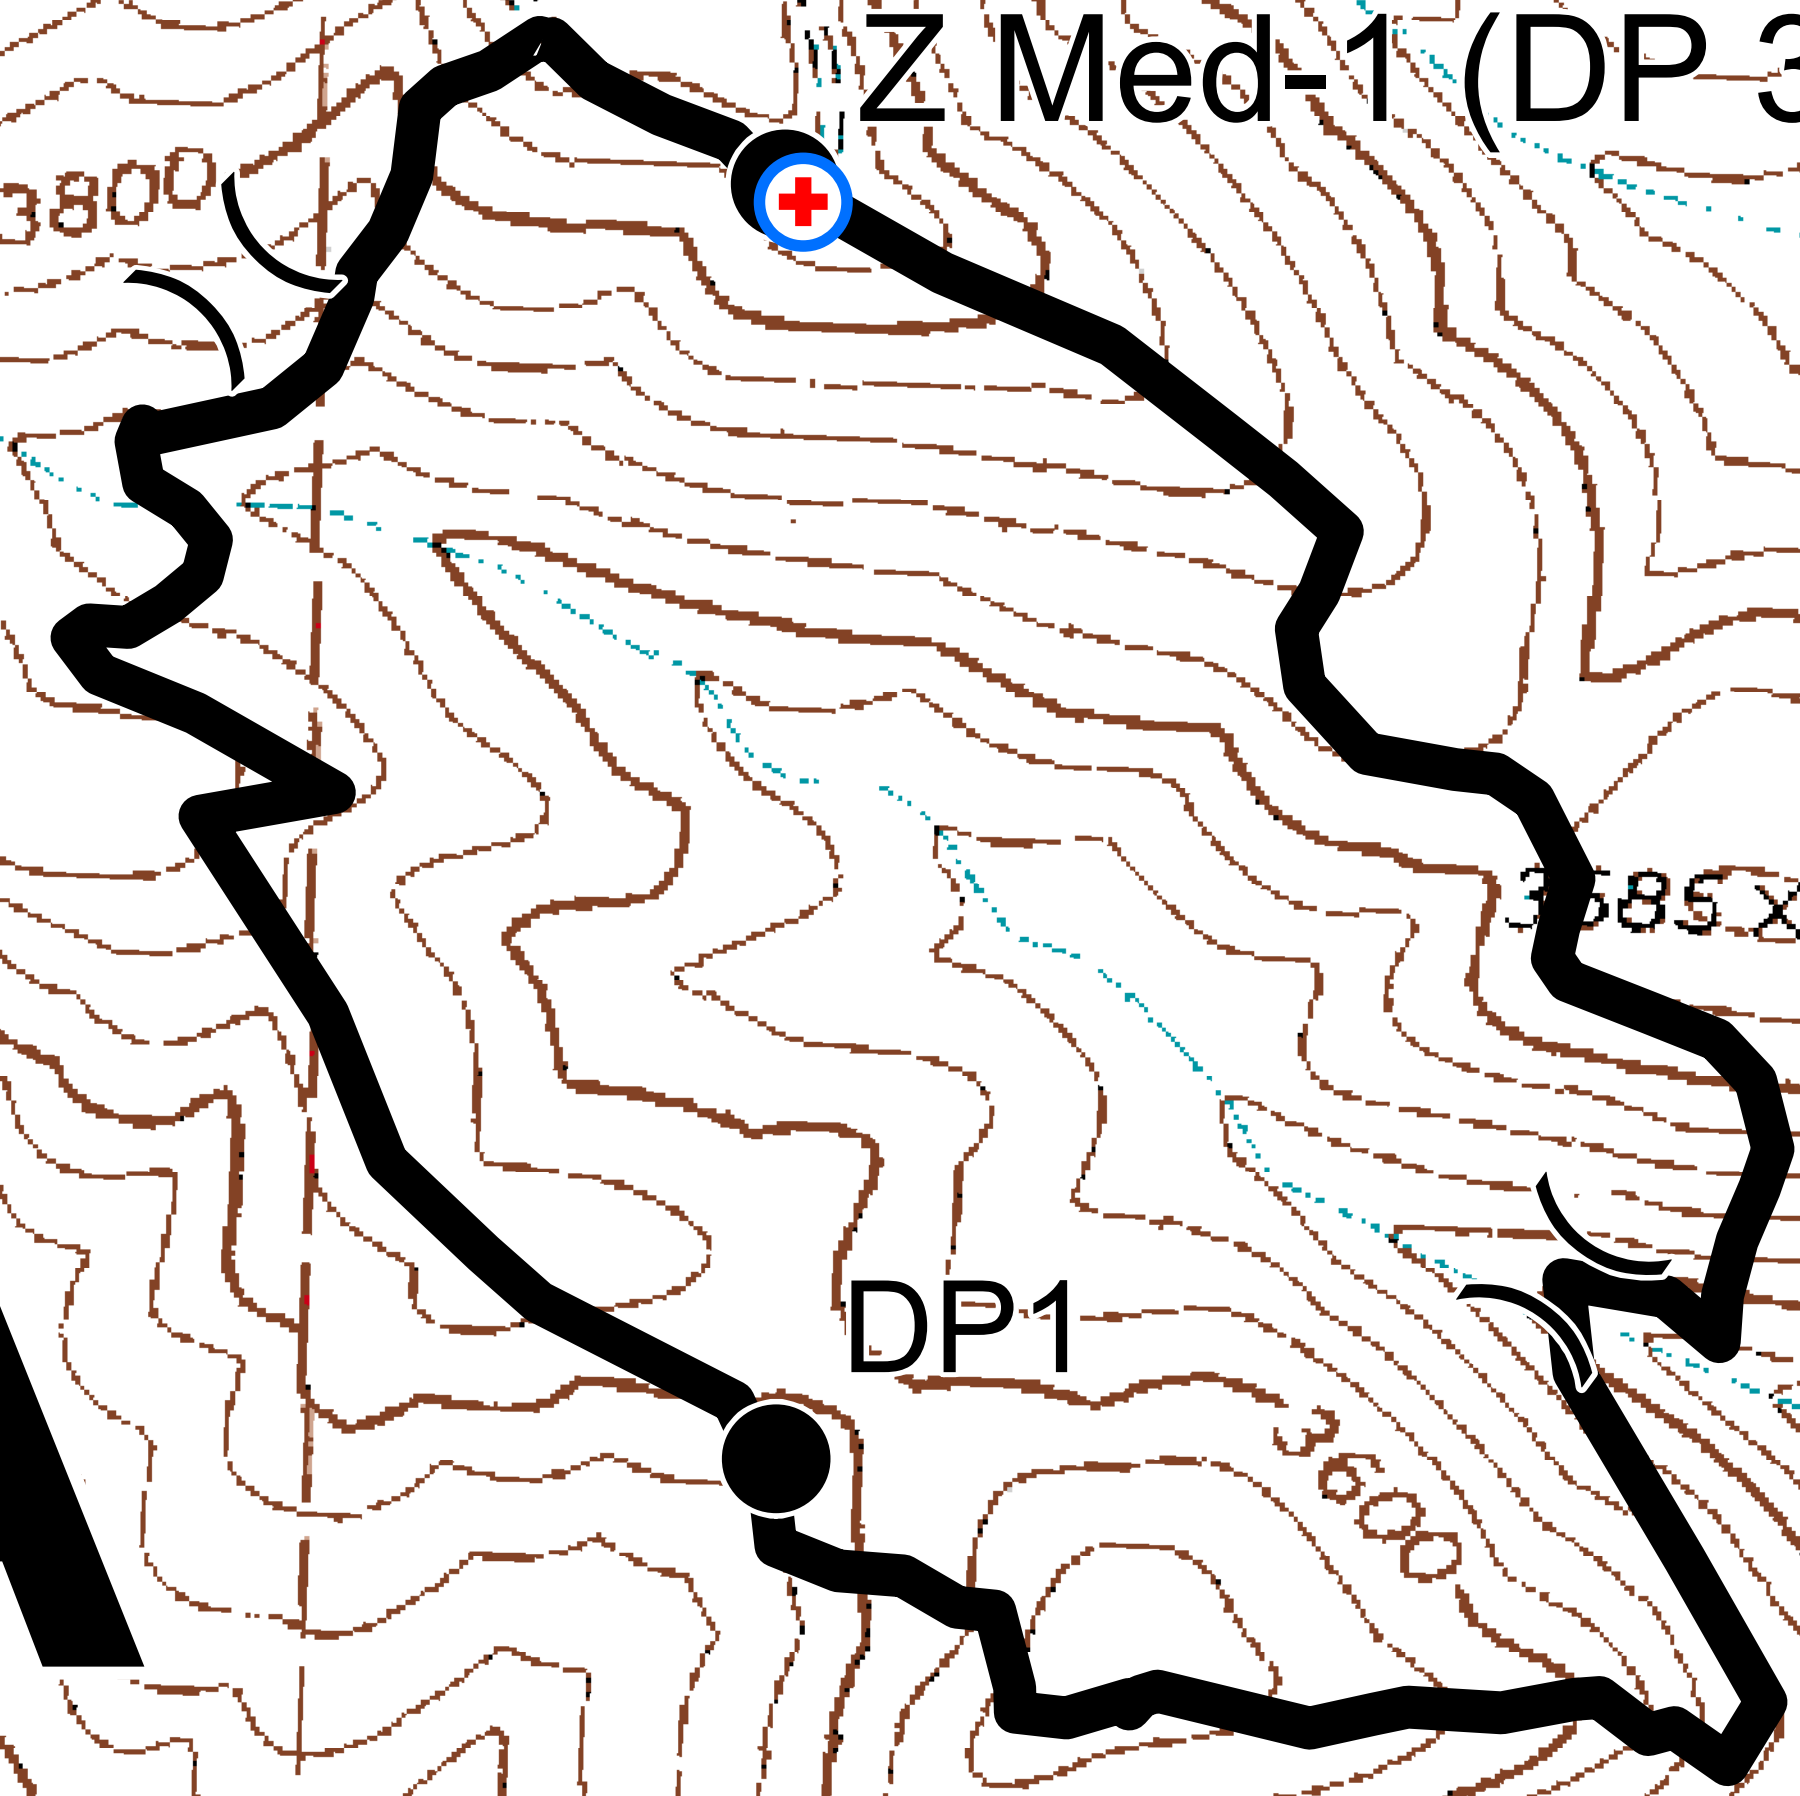

**Upper Mica Complex
 Midnight Mica
 ID-SJS-032016
 08-10-14 AM Briefing**

Div Z

Div A

A Med-1 (DP 2)

Z Med-1 (DP 3)

DP1

Calder Point

Legend

- Medivac Sites
- Water Source
- Division Breaks
- Drop Points
- Mainhaul Rds
- Rocked Secondary Rds
- Local Rds
- Completed Line
- Uncontained

0 0.175 0.35 Miles