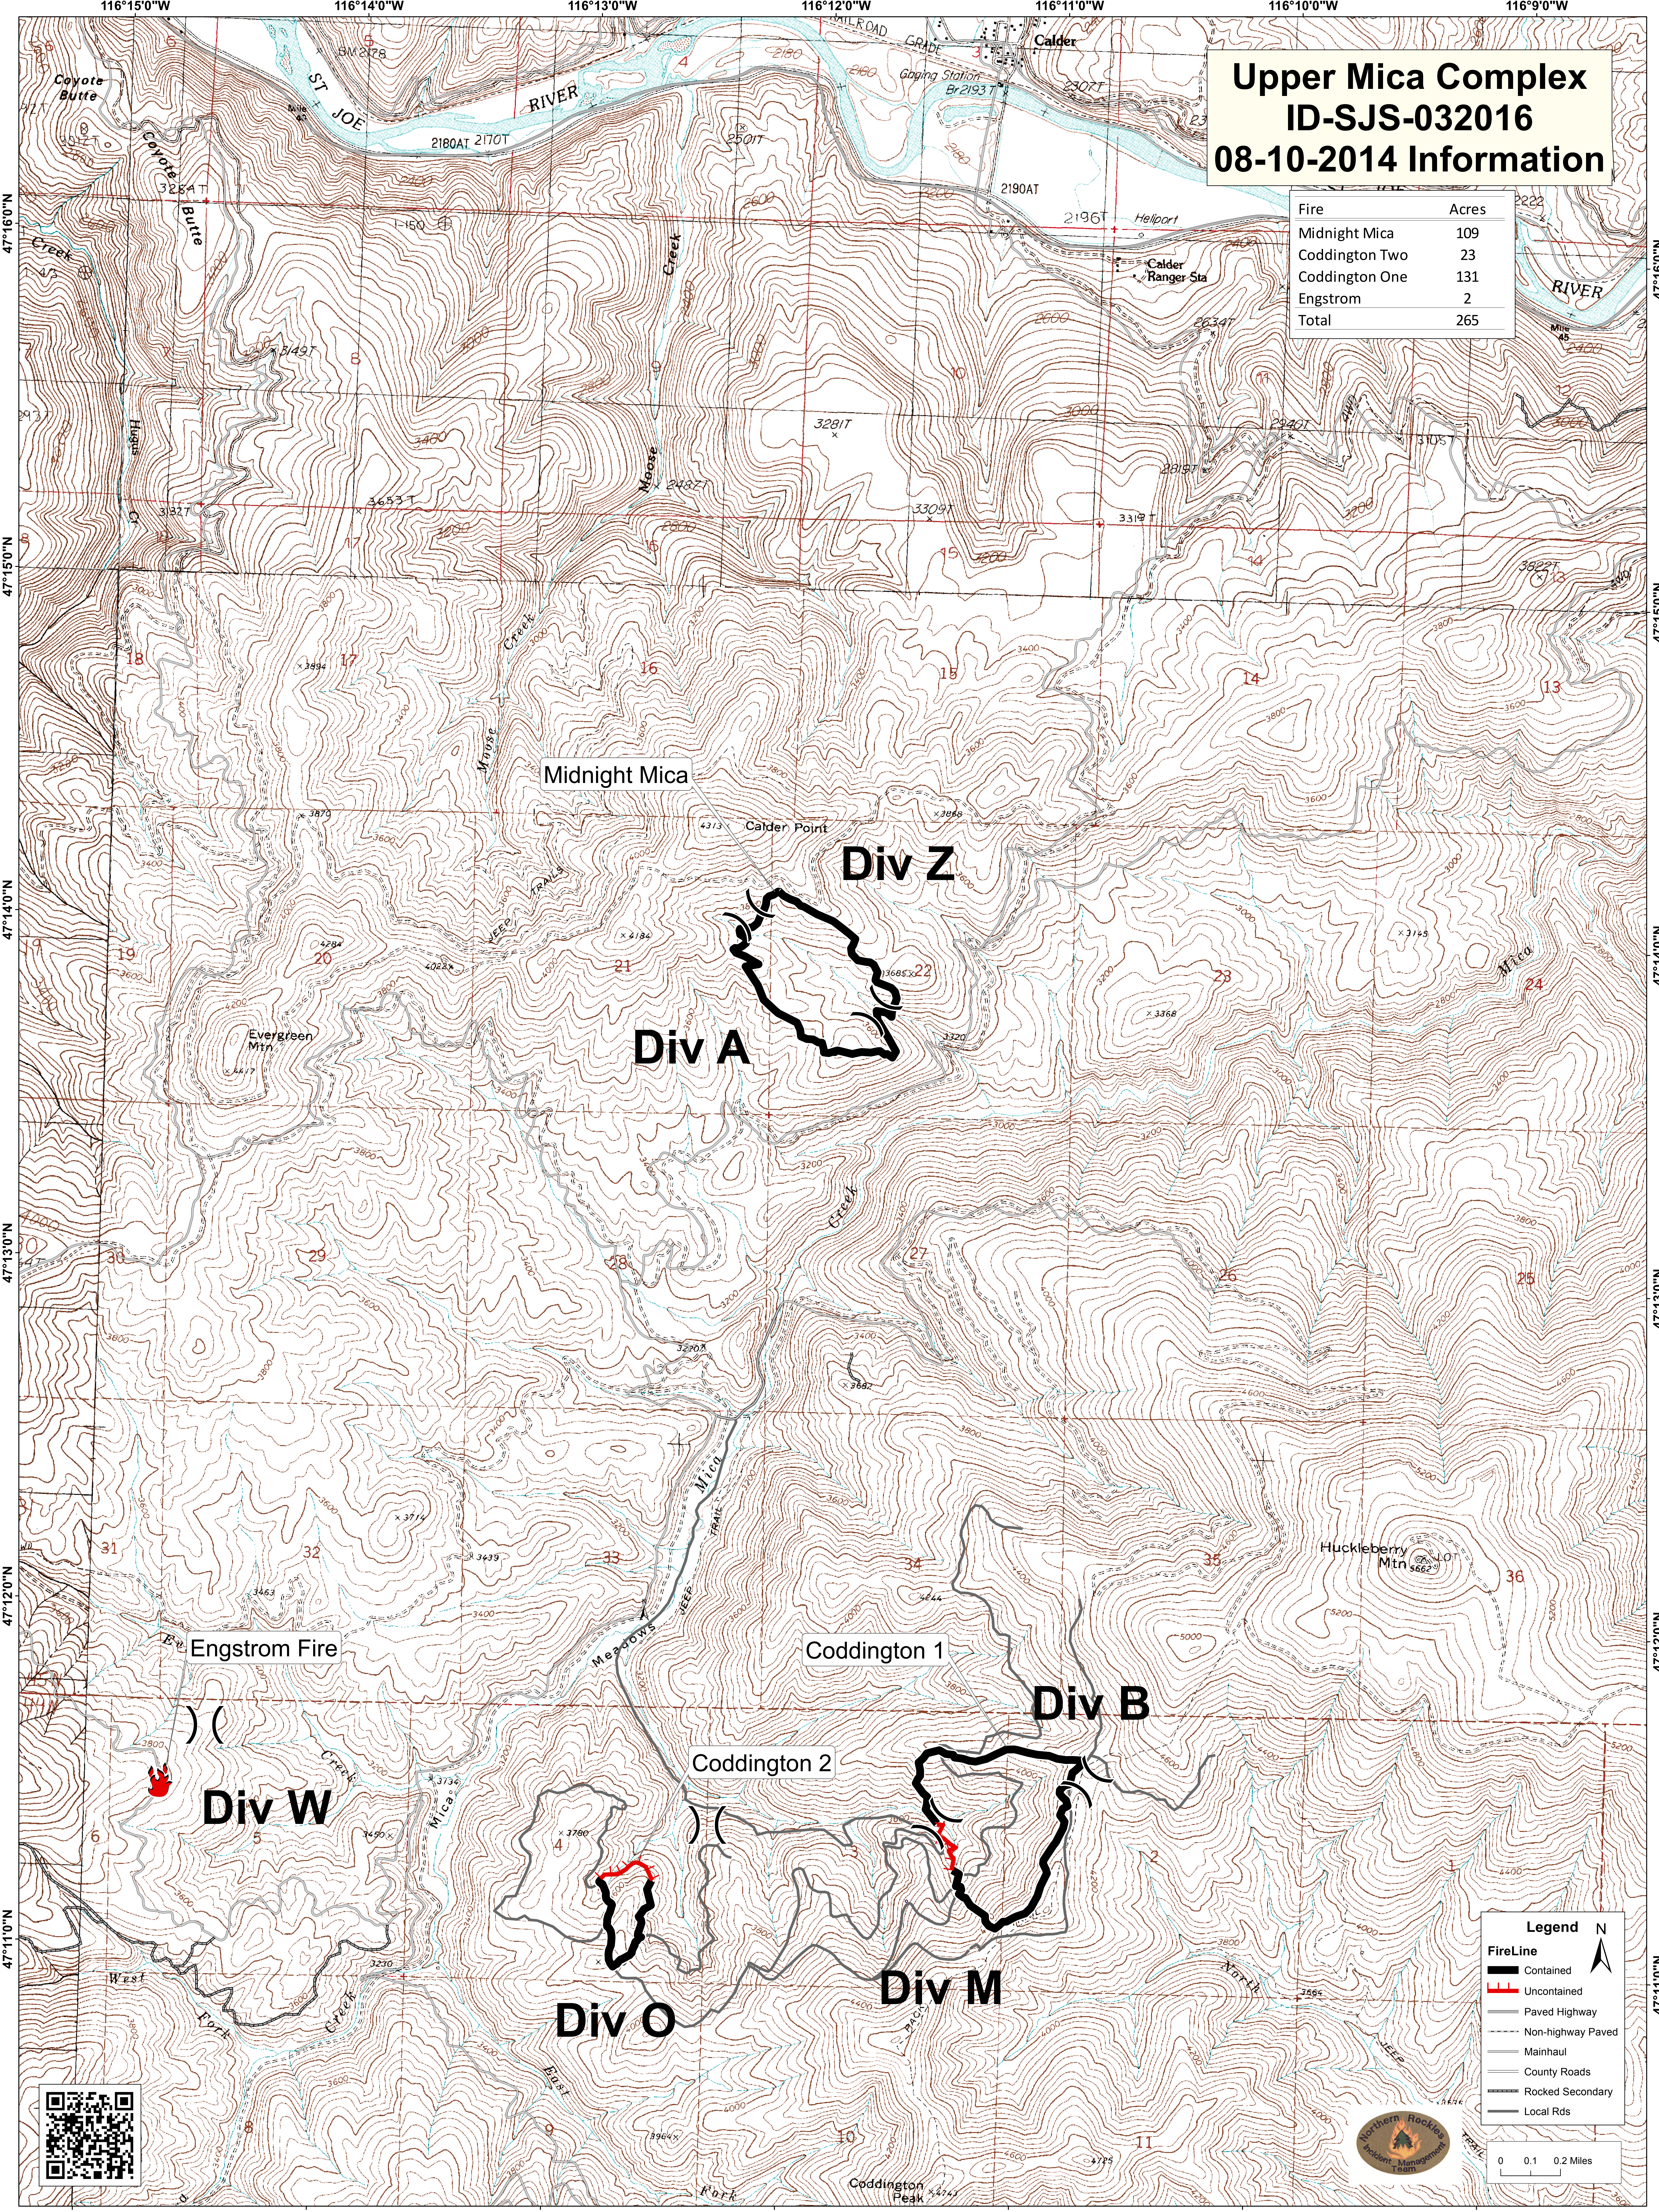

Upper Mica Complex ID-SJS-032016 08-10-2014 Information

Fire	Acres
Midnight Mica	109
Coddington Two	23
Coddington One	131
Engstrom	2
Total	265

Legend

- FireLine**
 - Contained (Black outline)
 - Uncontained (Red outline)
- Paved Highway (Double line)
- Non-highway Paved (Single line)
- Mainhaul (Dashed line)
- County Roads (Thin solid line)
- Rocked Secondary (Thick dashed line)
- Local Rds (Thin solid line)