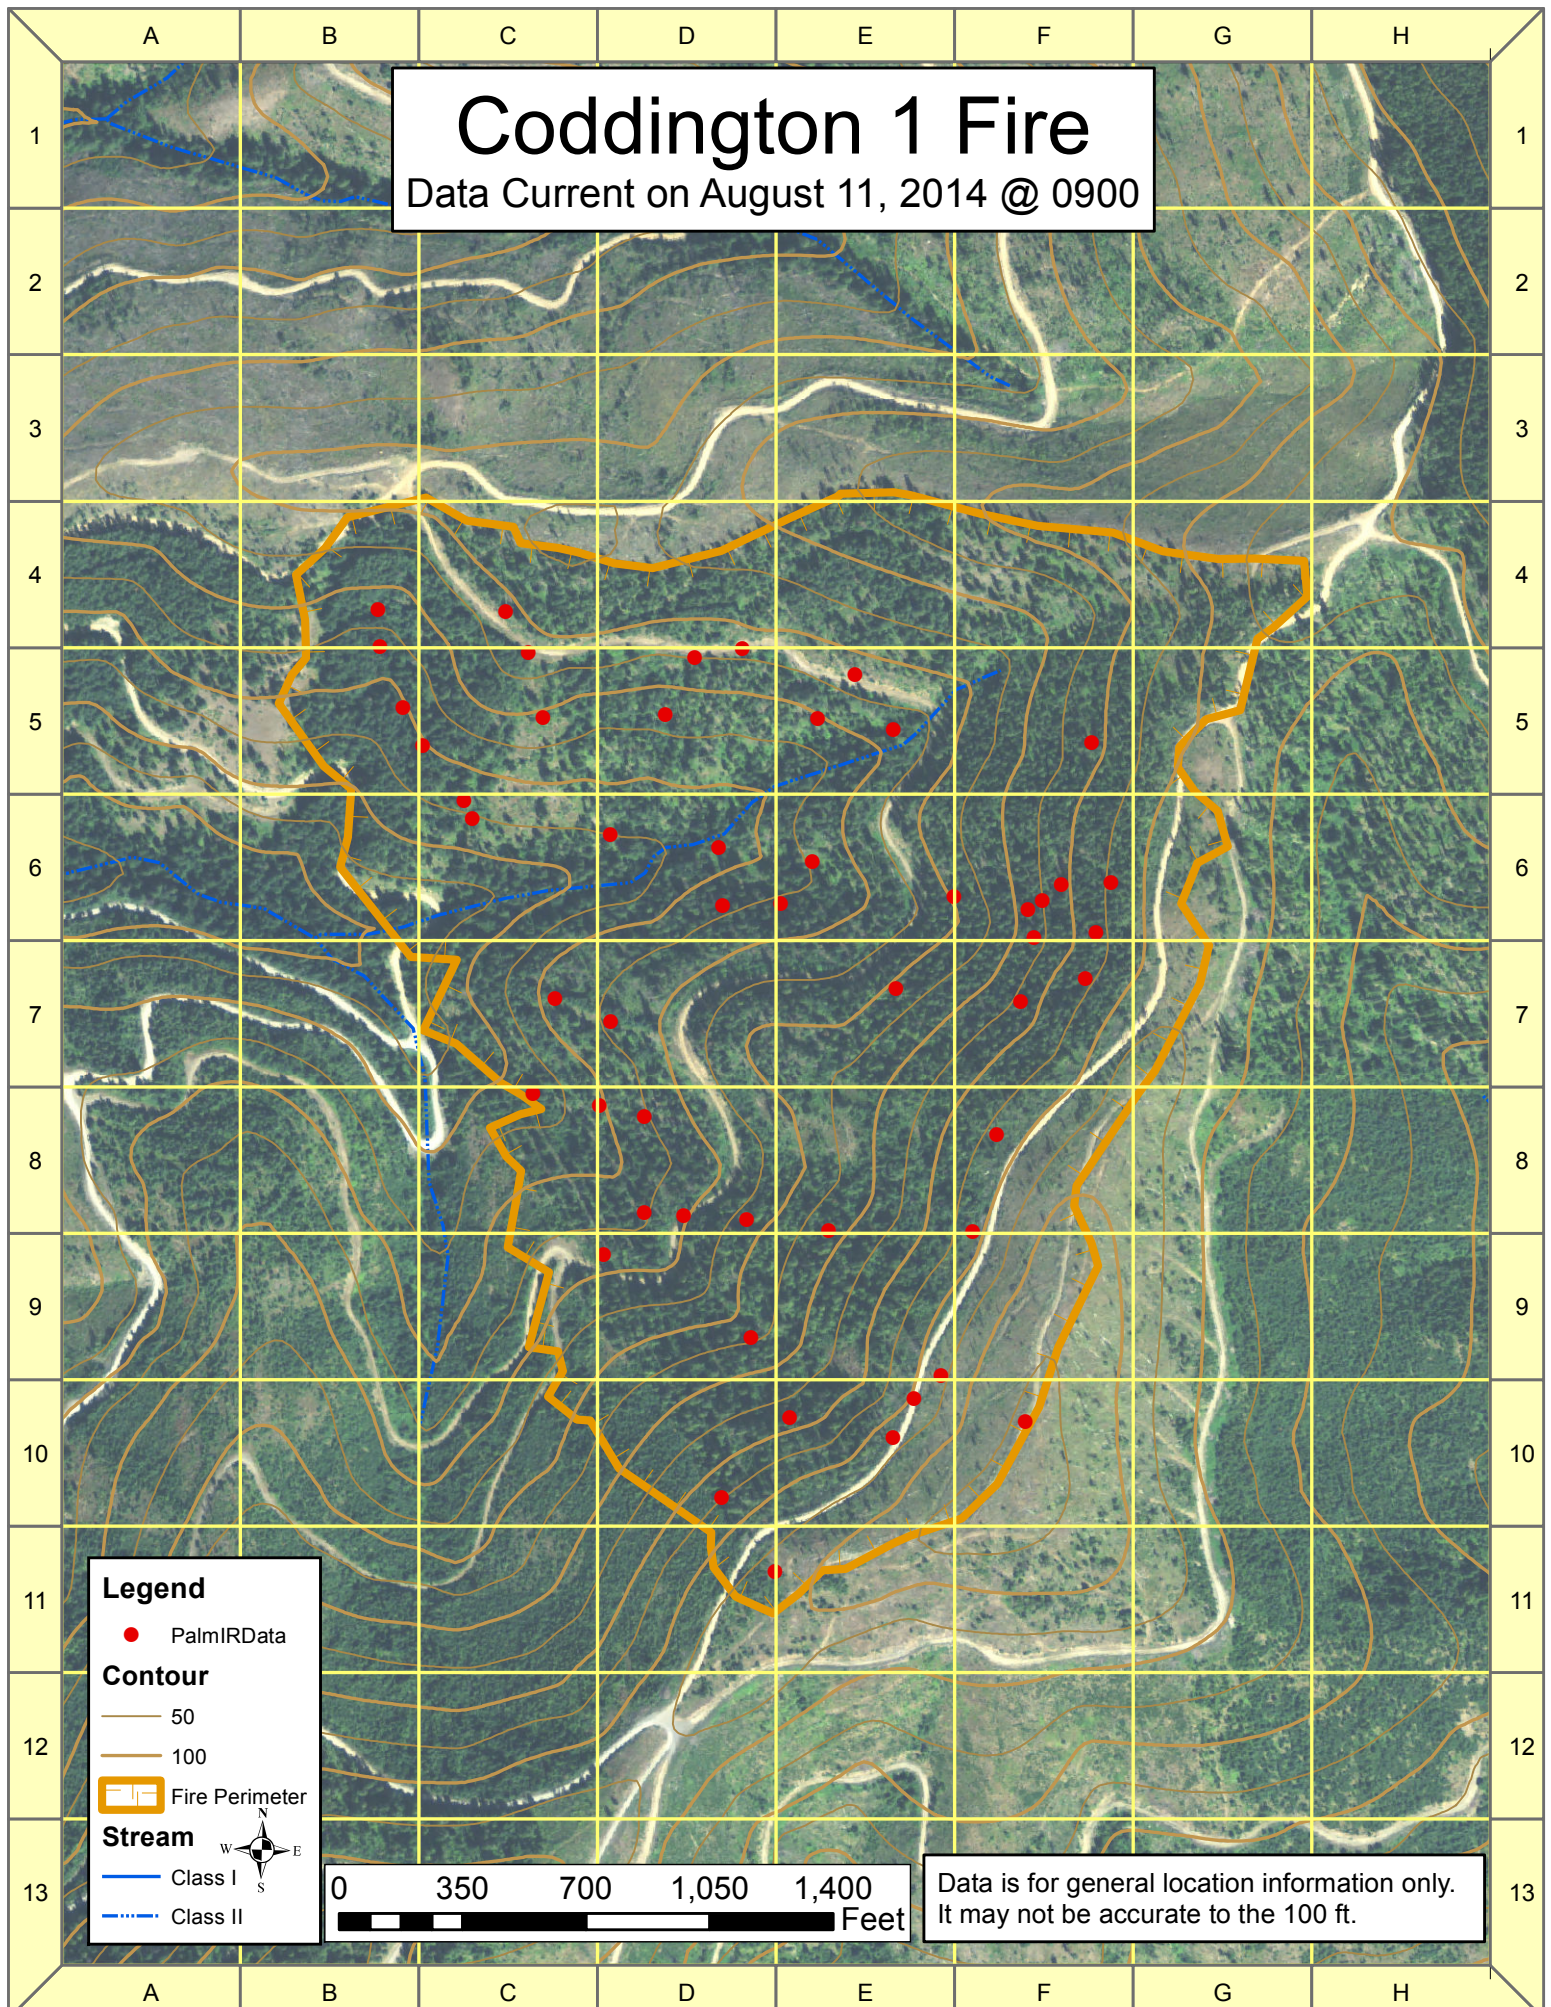

Coddington 1 Fire

Data Current on August 11, 2014 @ 0900

Legend

- PalmIRData
- Contour**
 - 50
 - 100
- Fire Perimeter
- Stream**
 - Class I
 - - - Class II

Data is for general location information only. It may not be accurate to the 100 ft.