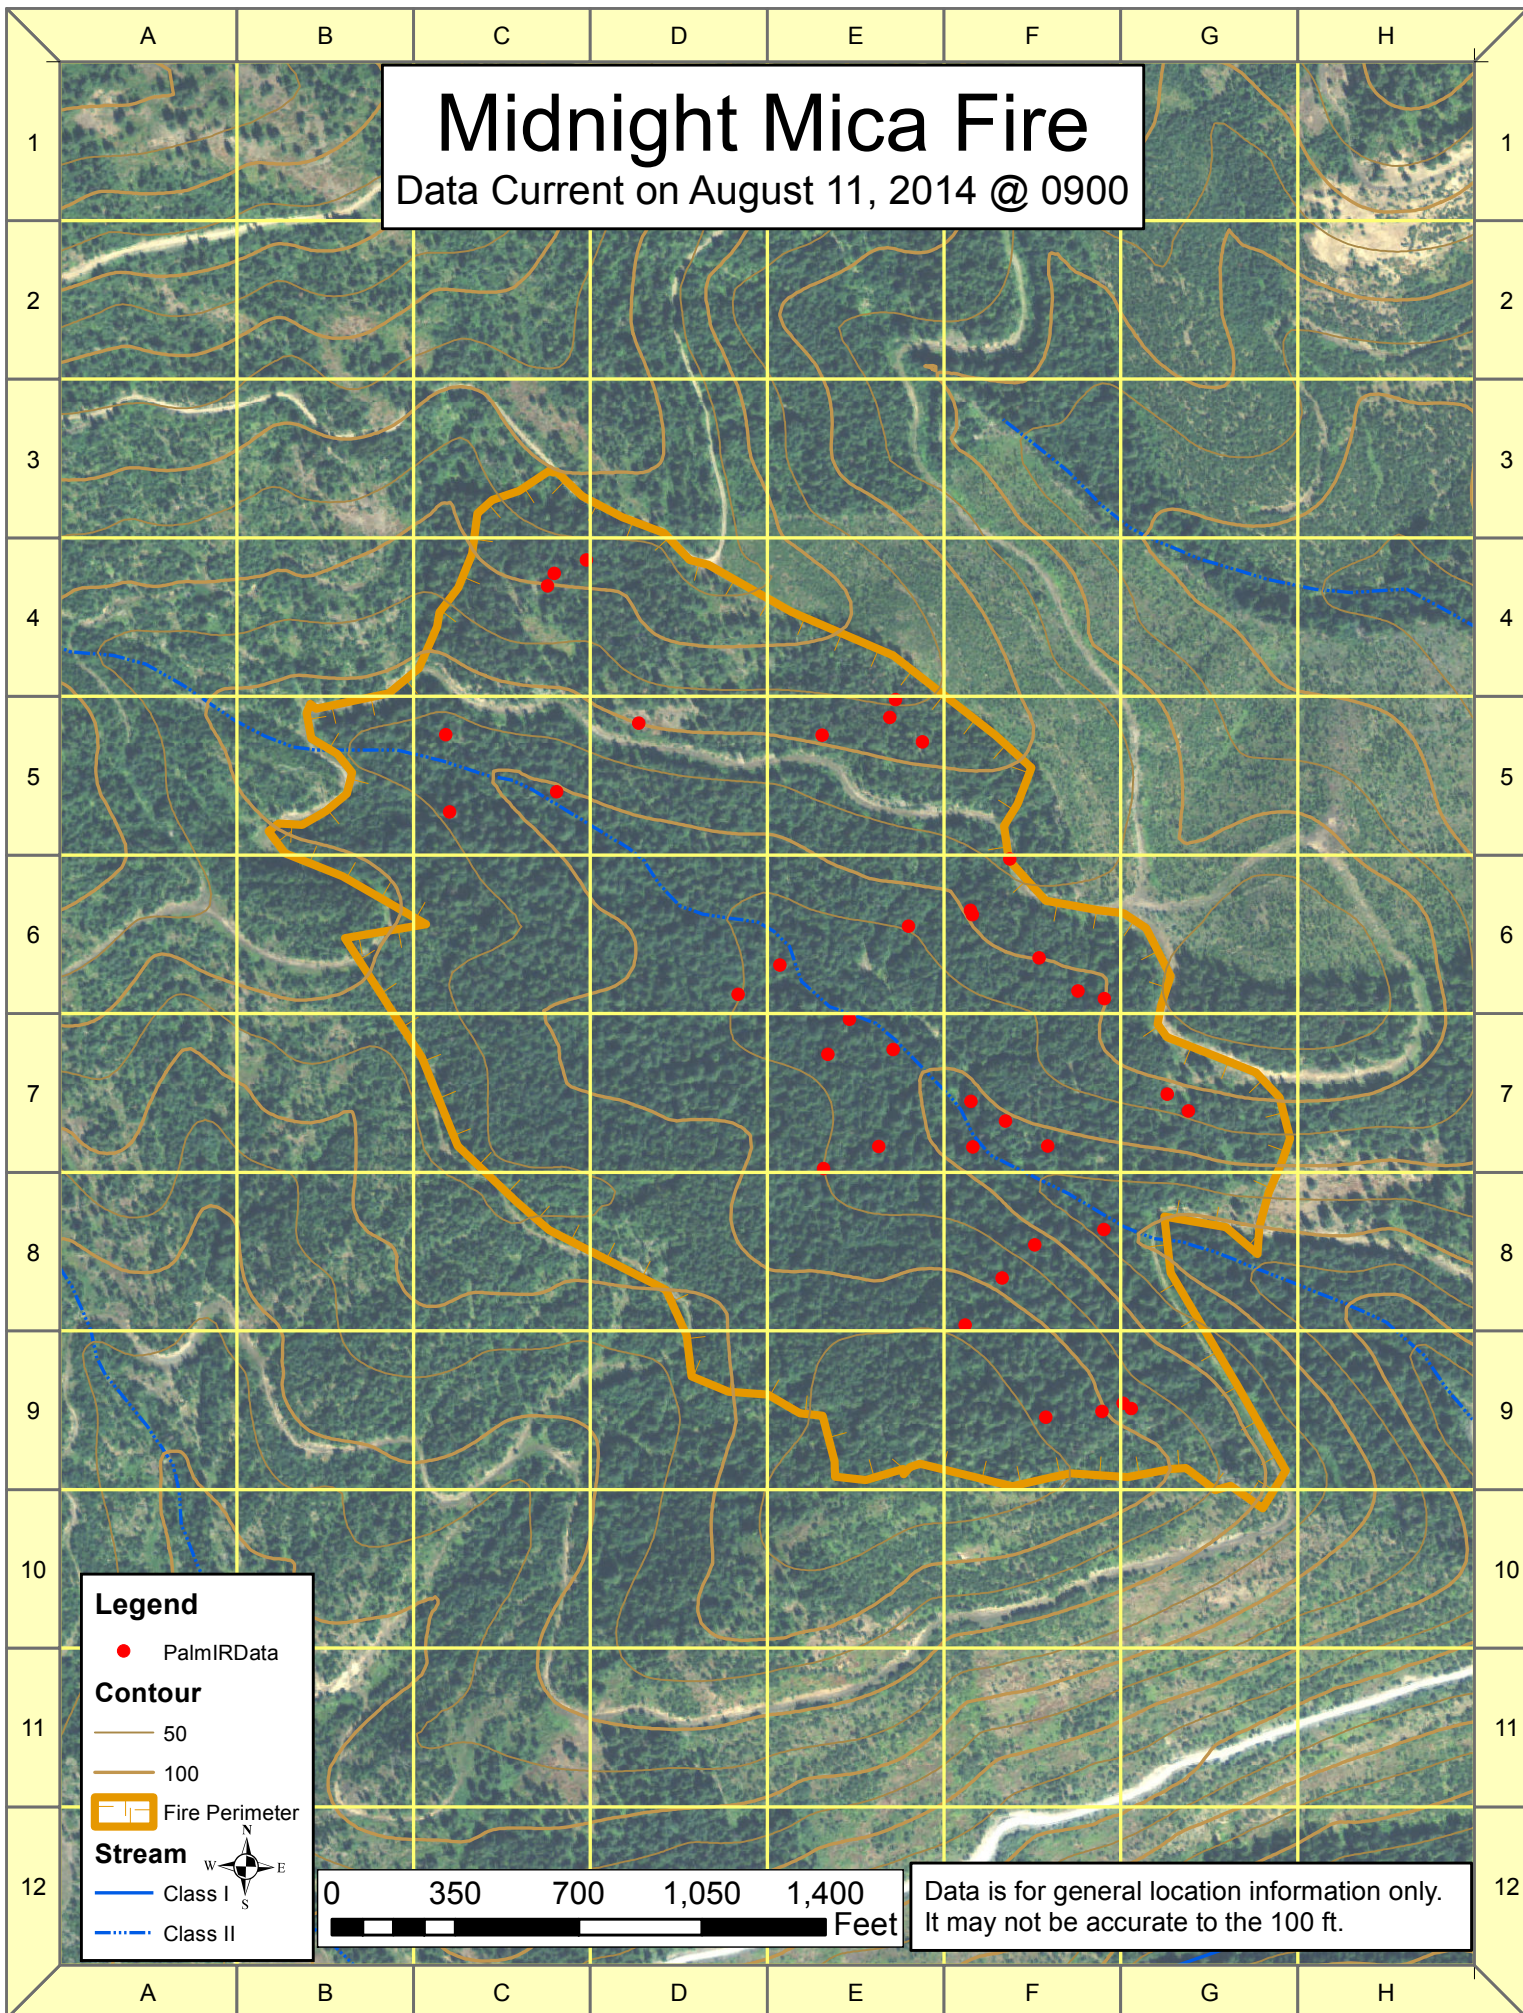

Midnight Mica Fire

Data Current on August 11, 2014 @ 0900

Legend

● PalmIRData

Contour

— 50

— 100

▭ Fire Perimeter

Stream

— Class I

- - - Class II

Data is for general location information only. It may not be accurate to the 100 ft.