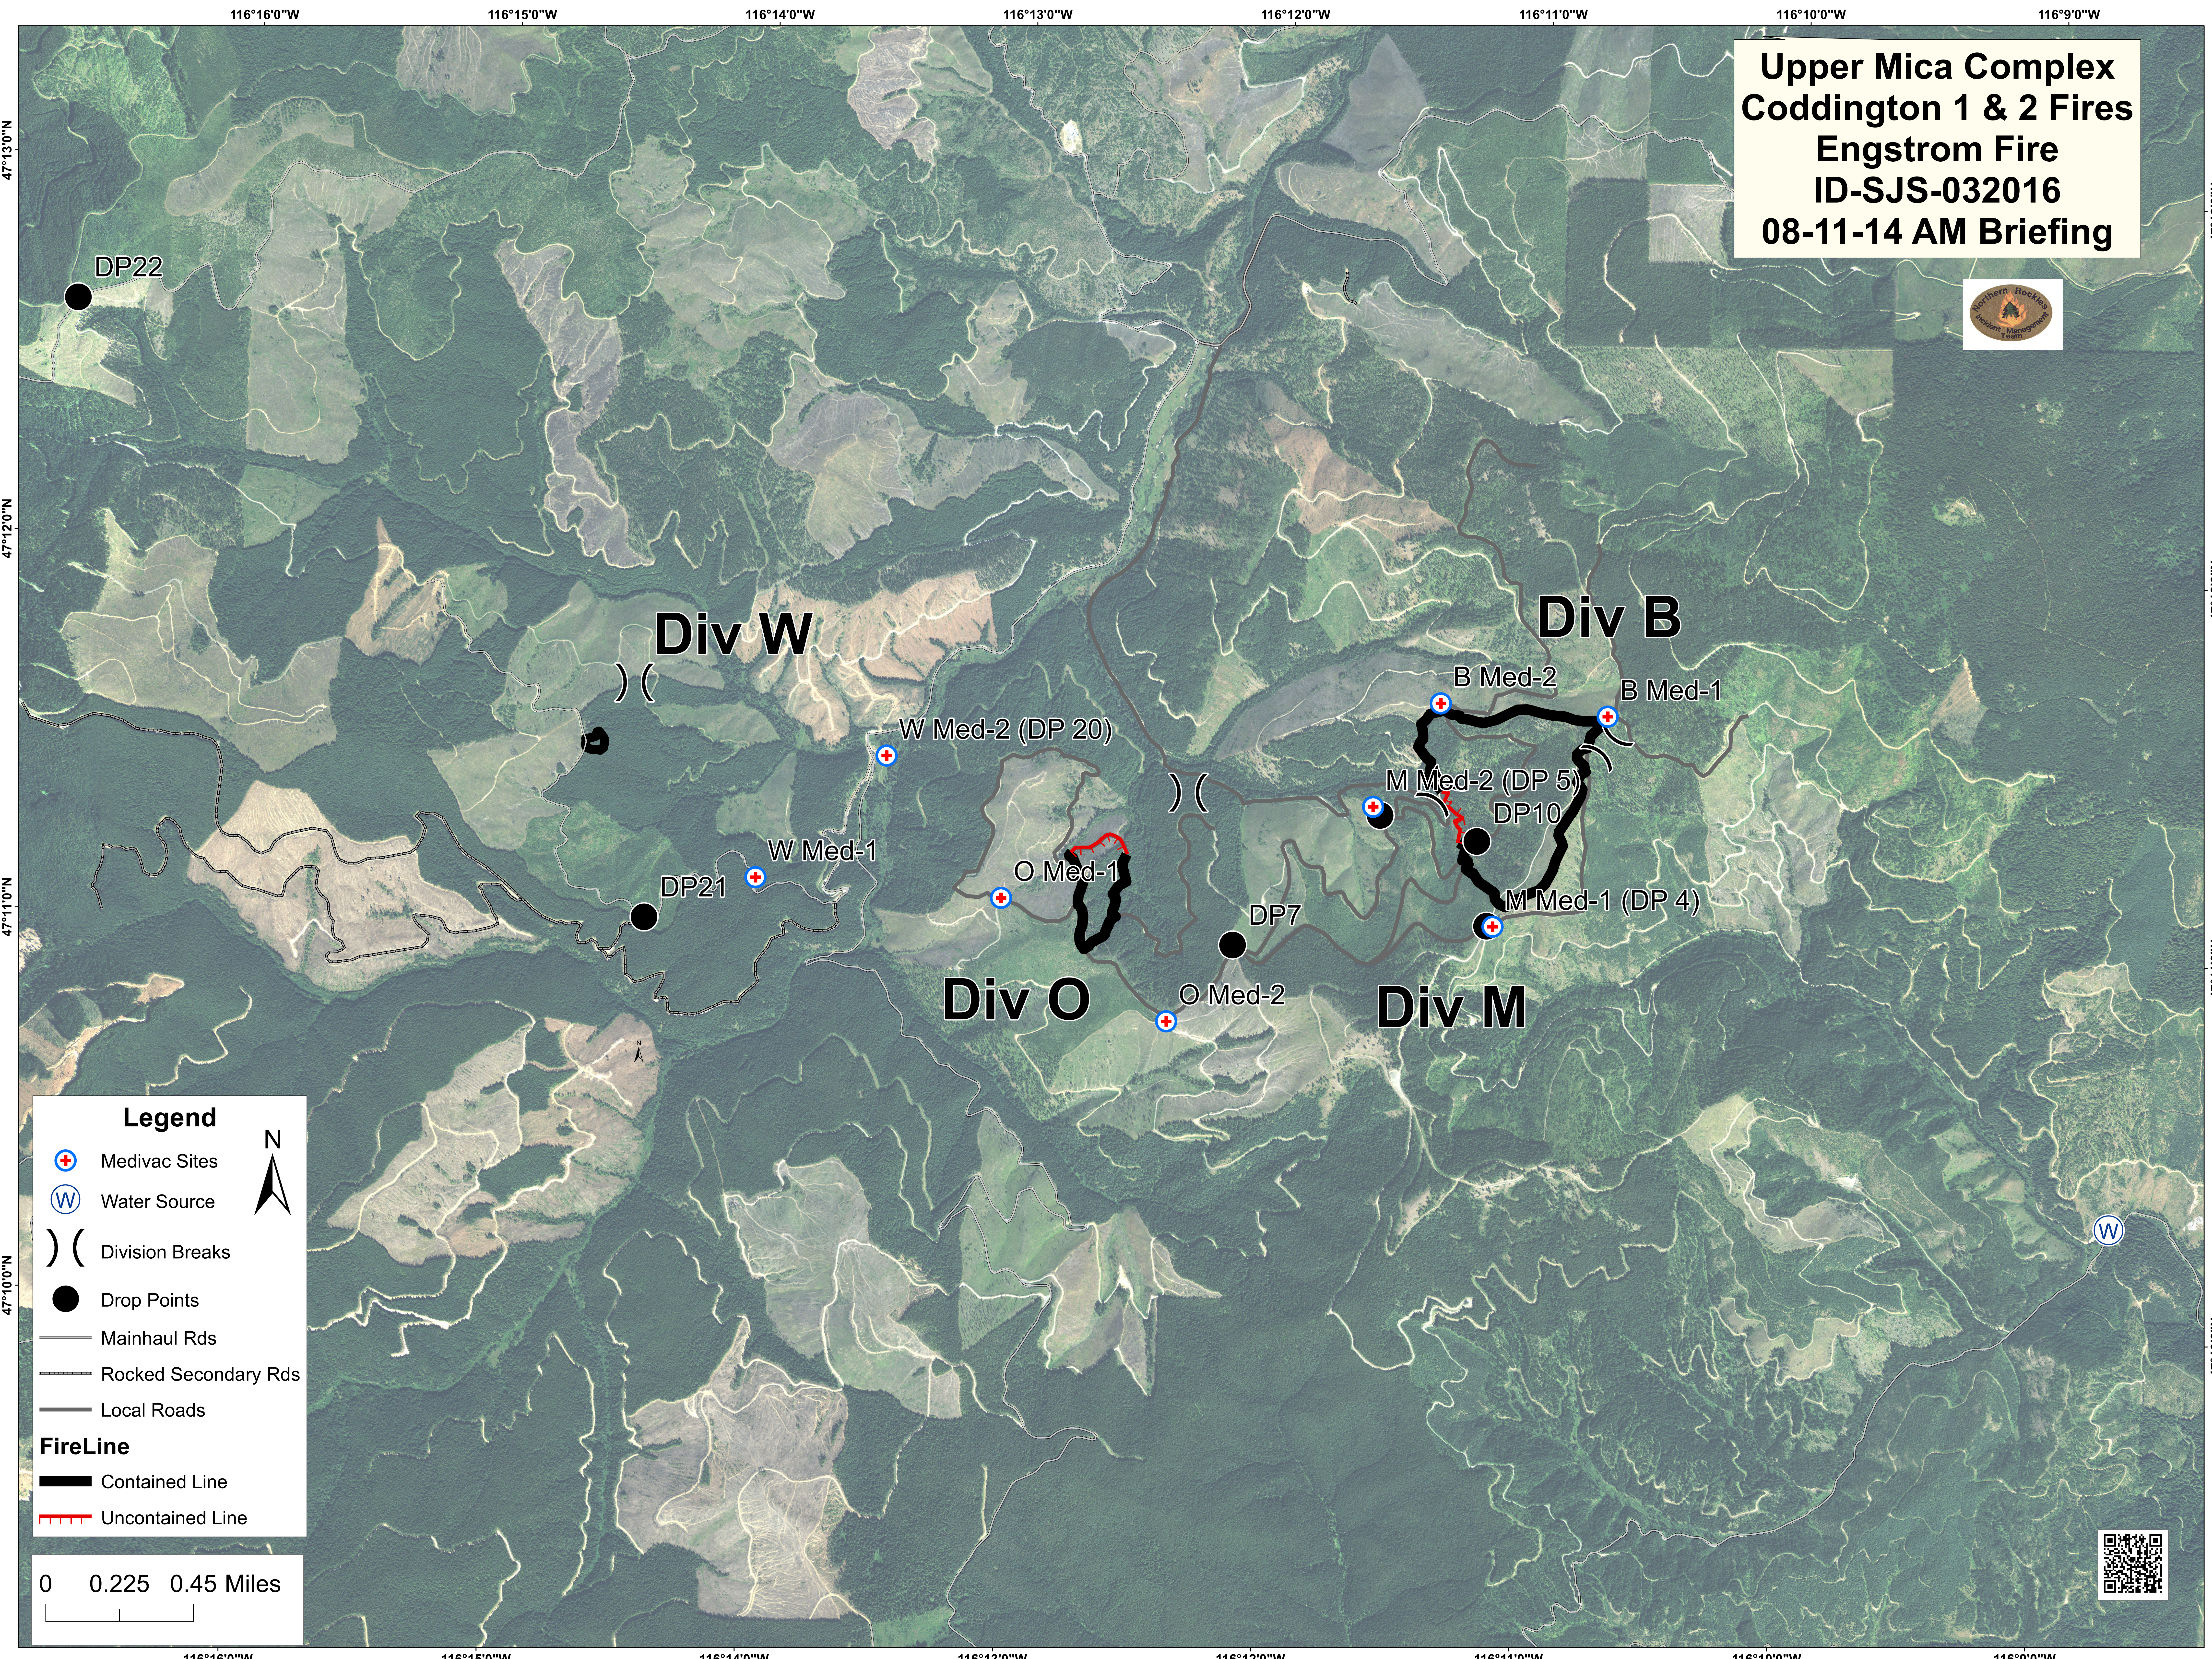

**Upper Mica Complex
Coddington 1 & 2 Fires
Engstrom Fire
ID-SJS-032016
08-11-14 AM Briefing**

Legend

- Medivac Sites (Blue circle with red cross)
- Water Source (Blue circle with 'W')
- Division Breaks (Black line with parentheses)
- Drop Points (Black circle)
- Mainhaul Rds (Thin grey line)
- Rocked Secondary Rds (Dashed grey line)
- Local Roads (Thick grey line)

FireLine

- Contained Line (Thick black line)
- Uncontained Line (Red line with vertical dashes)