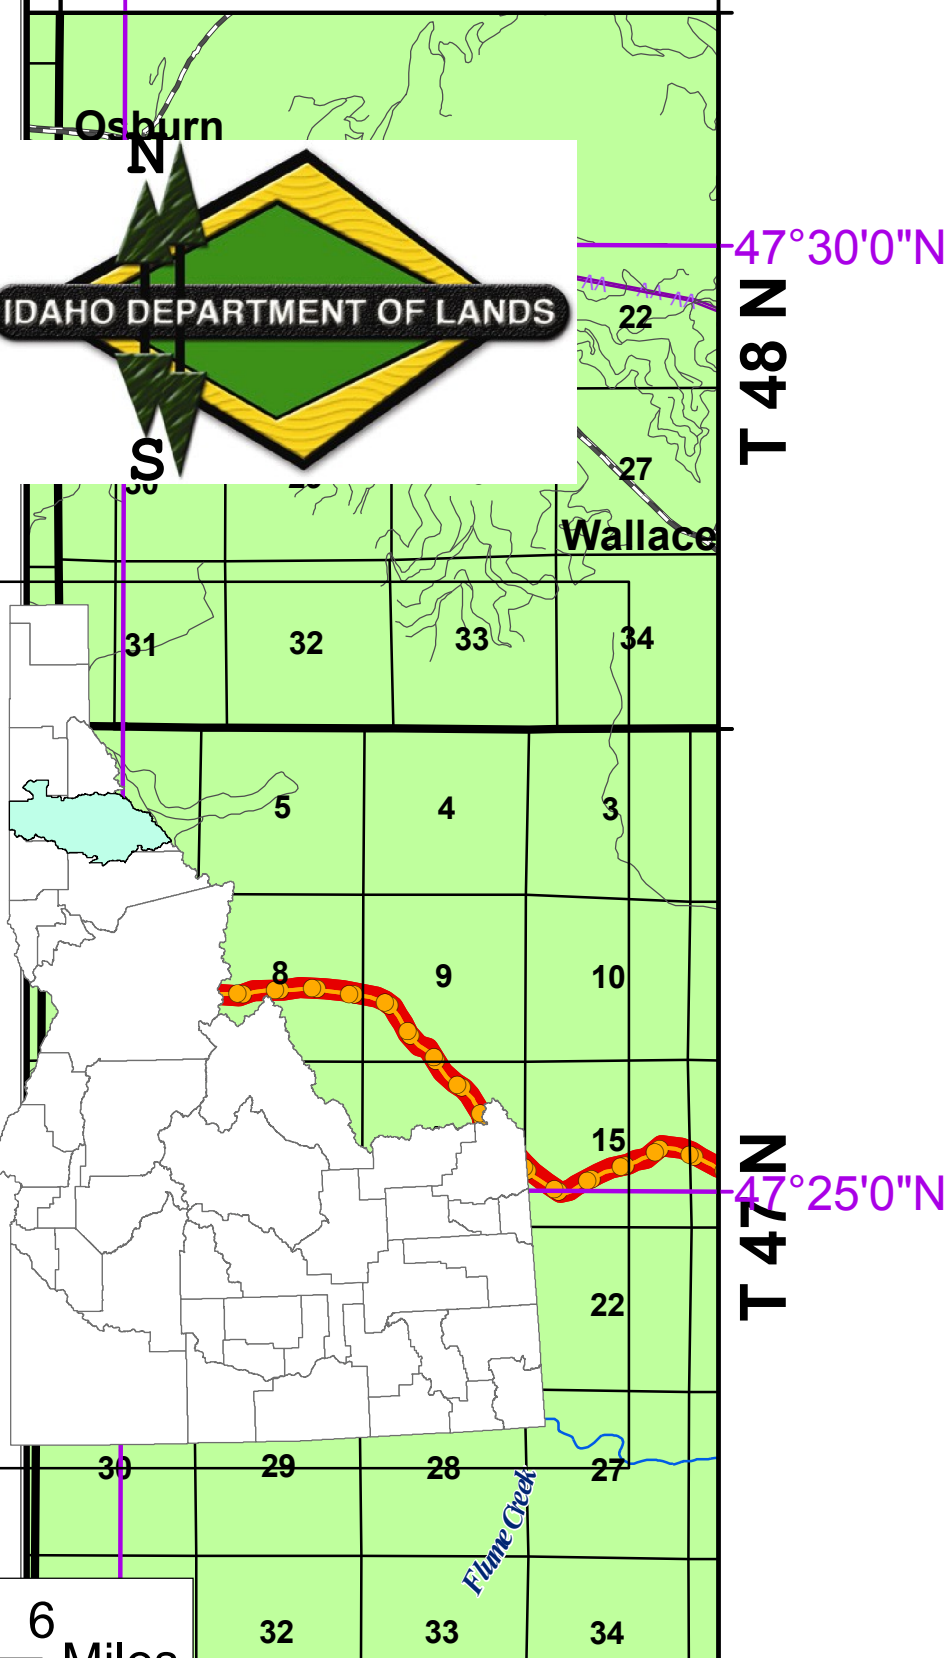

St. Joe Area

- 2014fires
- 2014-Santa Maria Woods 32023
- Merton Creek-32011
- Skyline-32015
- Fire Draw 12-32018
- Vanderpool-32022
- Watertower-32024
- Santa Y-32025
- Nakarna-32026
- O'Neill Ridge-32028
- Sunset-32029
- 791 Road-32030
- Low Fire-32031
- Merry Creek Pit-32032
- Little Childs-32033

- Fire Protection Districts
- Area Boundaries
- County Lines

CLR 8/07/2014