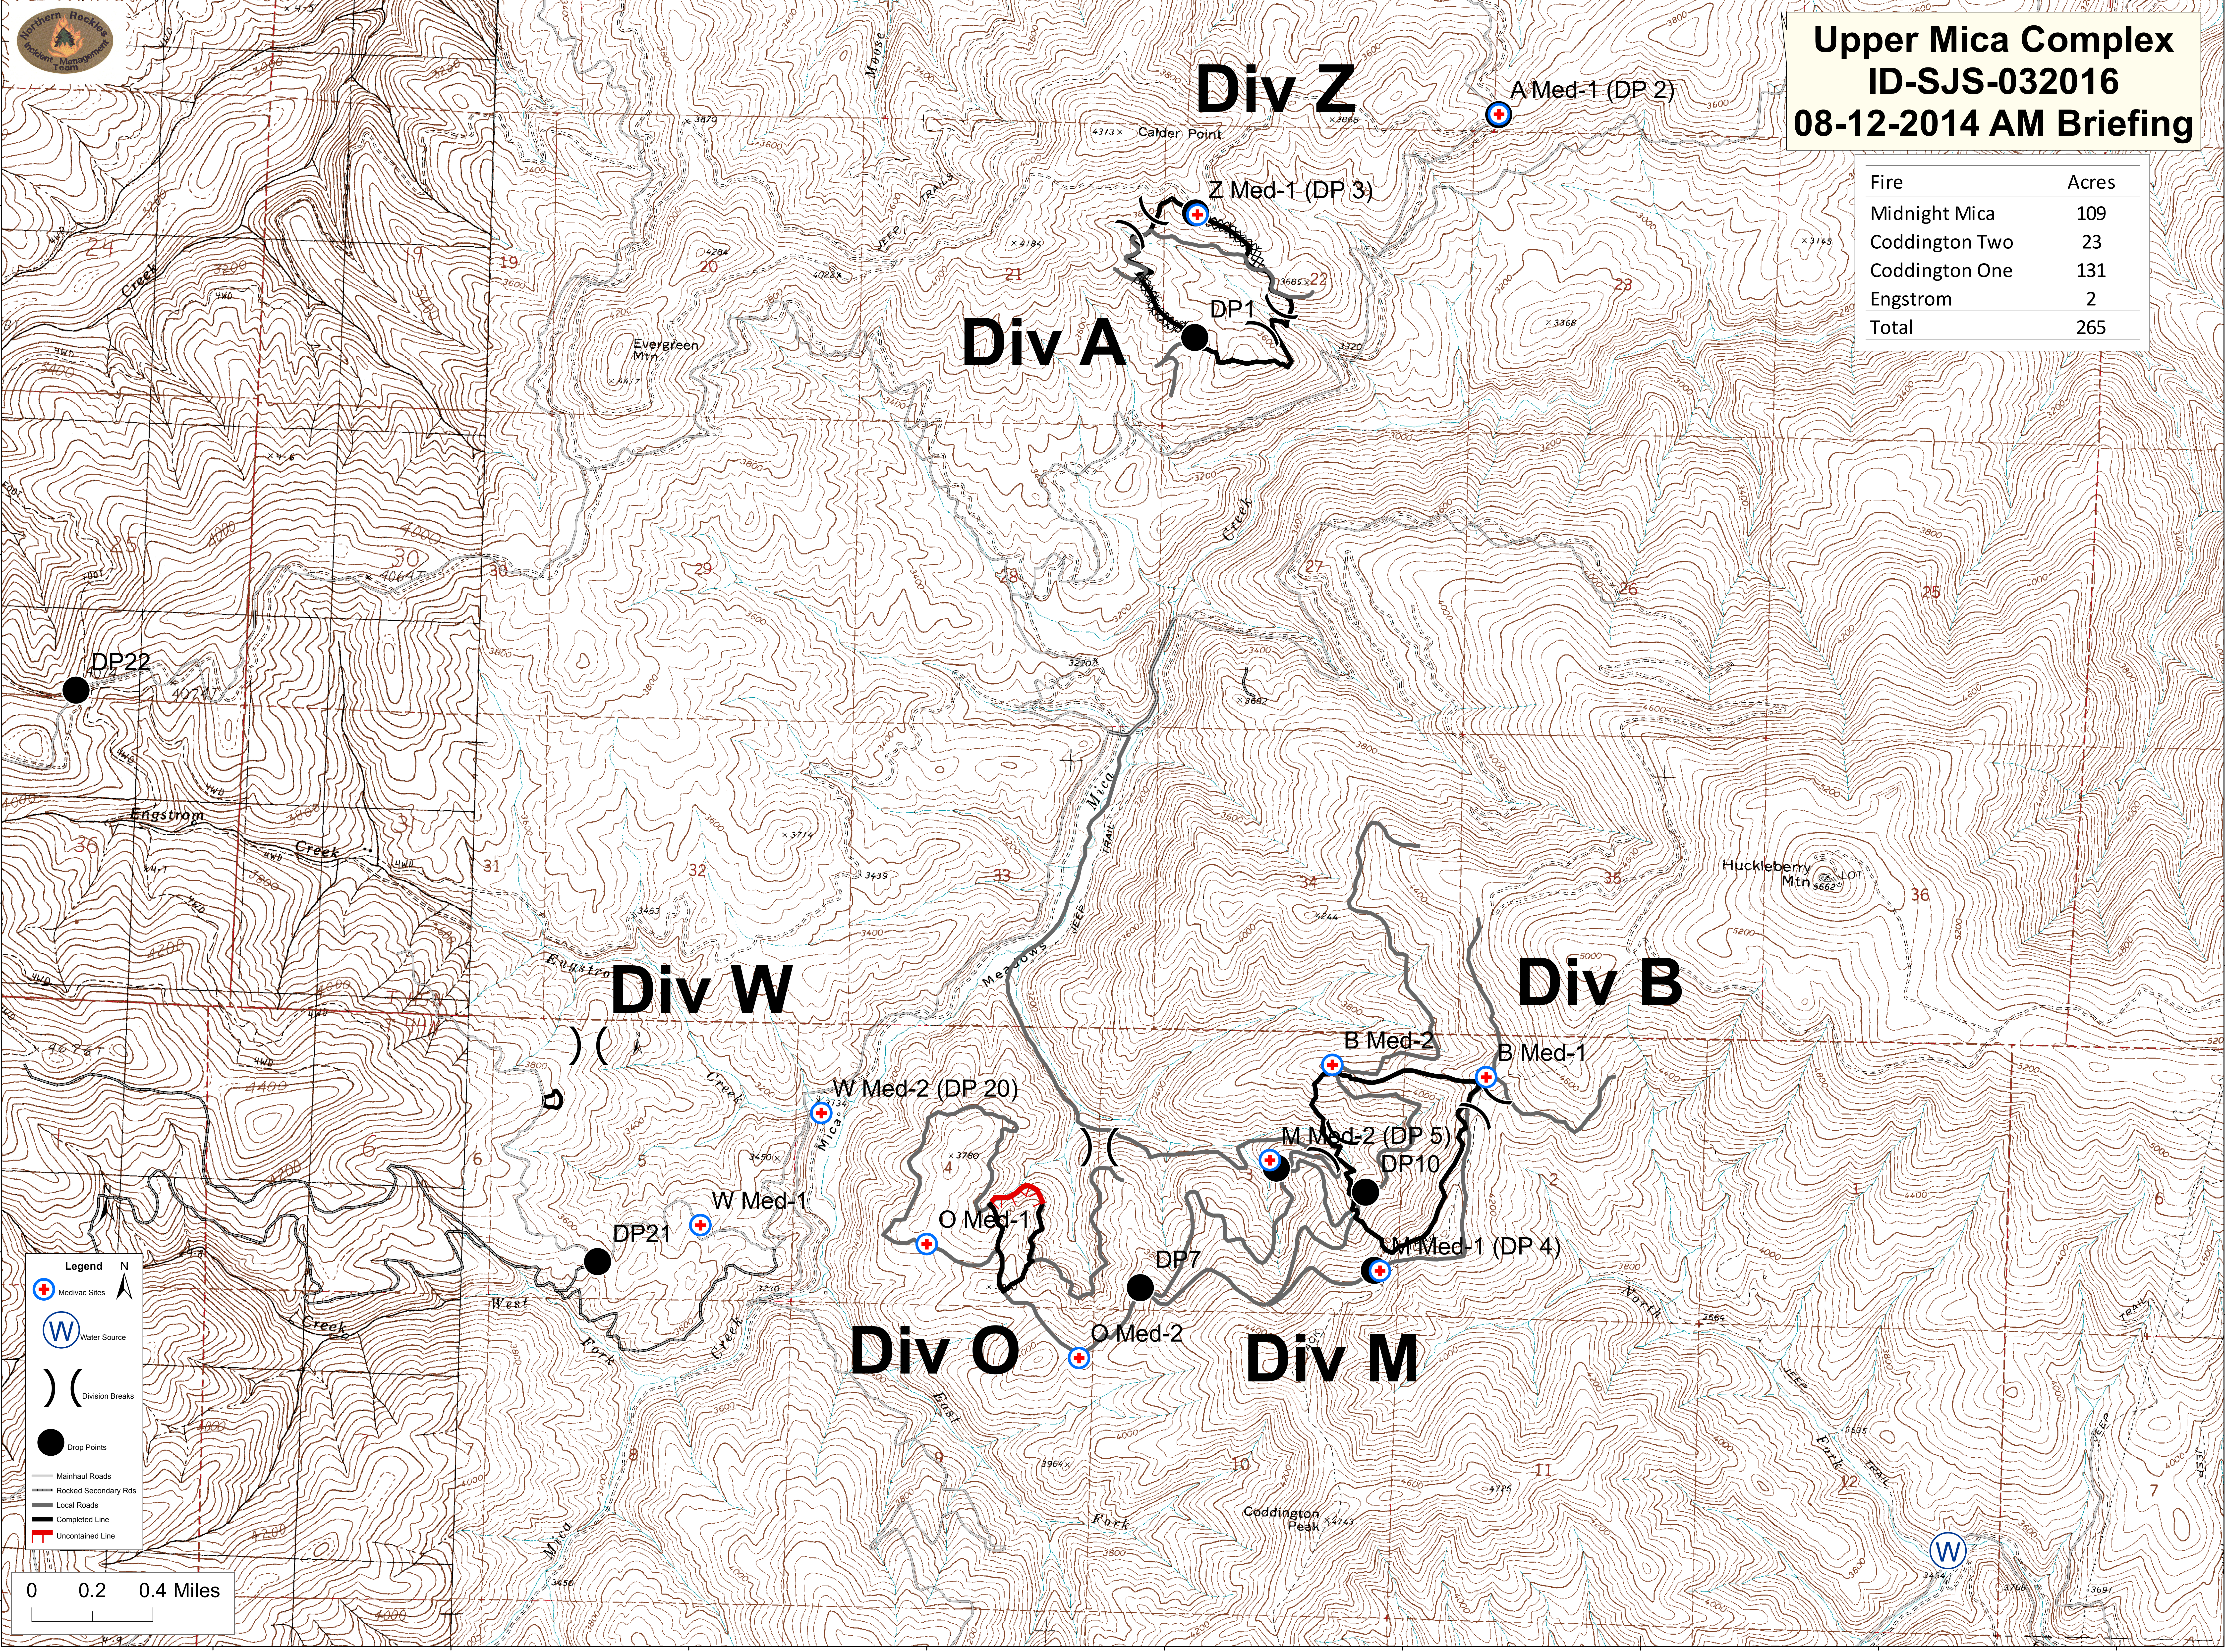

116°17'0"W 116°16'0"W 116°15'0"W 116°14'0"W 116°13'0"W 116°12'0"W 116°11'0"W 116°10'0"W 116°9'0"W 116°8'0"W

47°14'0"N
47°13'0"N
47°12'0"N
47°11'0"N
47°10'0"N

47°14'0"N
47°13'0"N
47°12'0"N
47°11'0"N
47°10'0"N

Upper Mica Complex ID-SJS-032016 08-12-2014 AM Briefing

Fire	Acres
Midnight Mica	109
Coddington Two	23
Coddington One	131
Engstrom	2
Total	265

Legend

- Medvac Sites
- Water Source
- Division Breaks
- Drop Points
- Mainhaul Roads
- Rocked Secondary Rds
- Local Roads
- Completed Line
- Uncontained Line

116°16'0"W 116°15'0"W 116°14'0"W 116°13'0"W 116°12'0"W 116°11'0"W 116°10'0"W 116°9'0"W 116°8'0"W