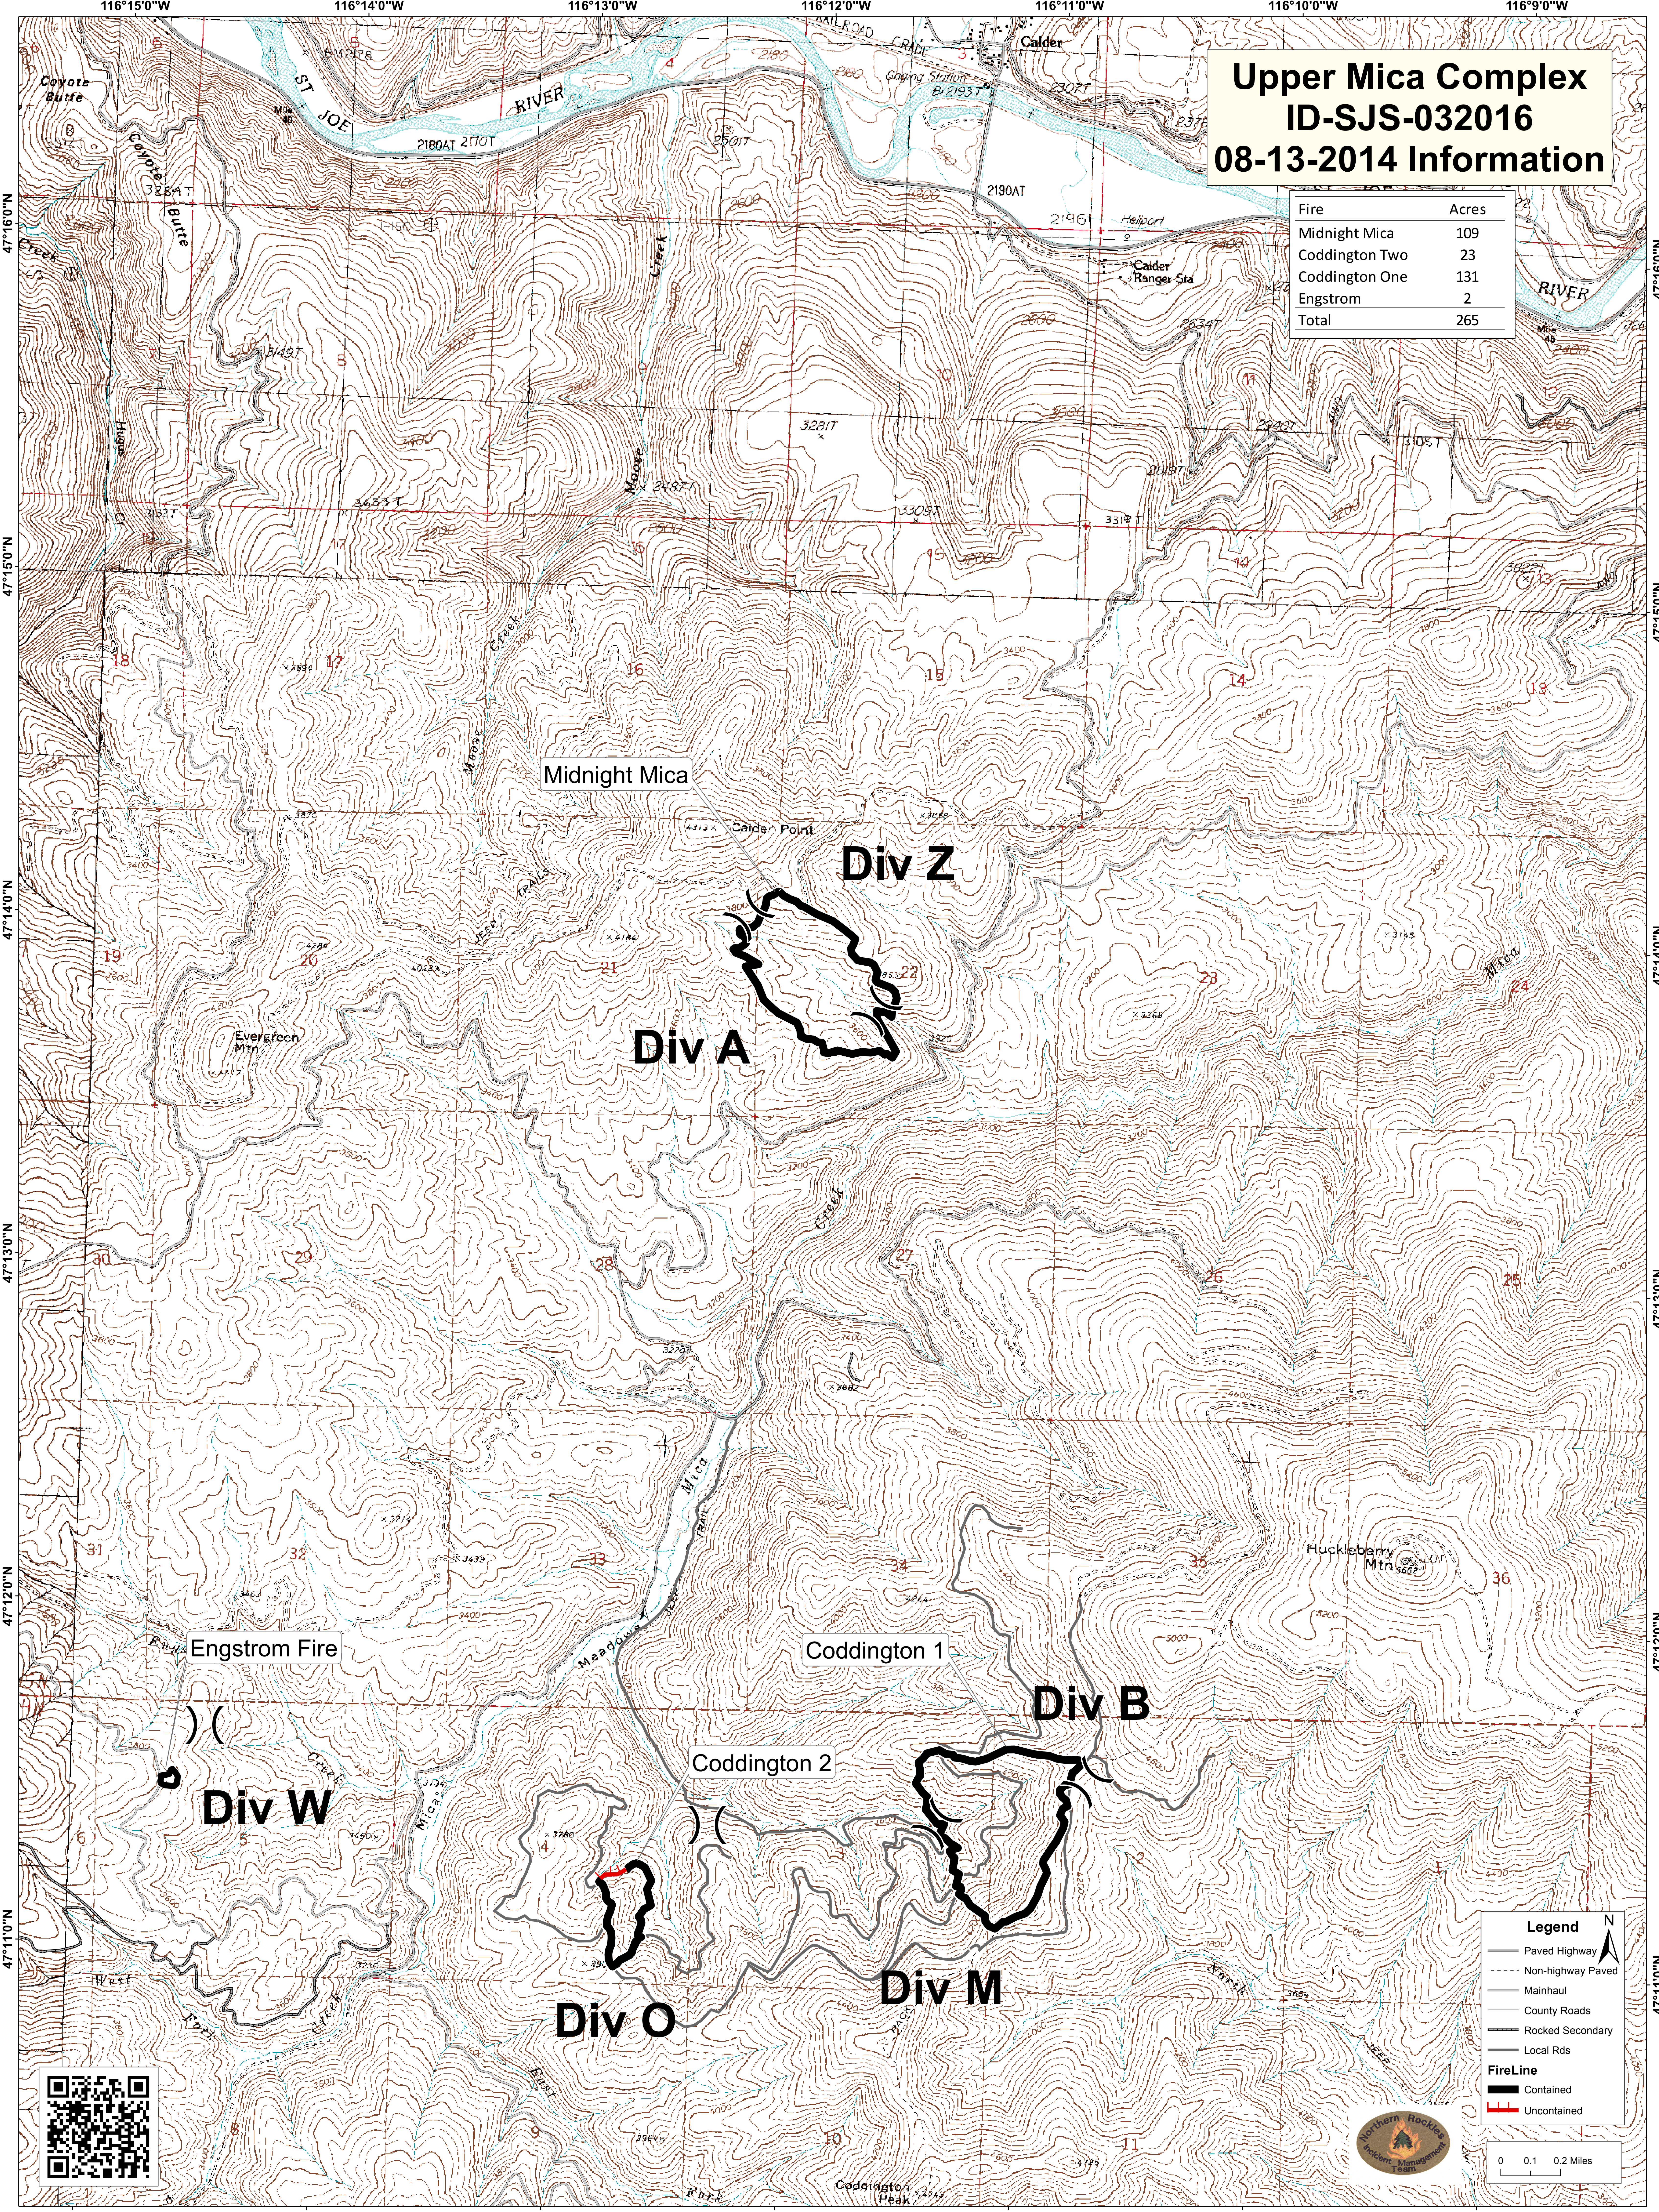

116°15'0"W 116°14'0"W 116°13'0"W 116°12'0"W 116°11'0"W 116°10'0"W 116°9'0"W

# Upper Mica Complex ID-SJS-032016 08-13-2014 Information

Fire	Acres
Midnight Mica	109
Coddington Two	23
Coddington One	131
Engstrom	2
<b>Total</b>	<b>265</b>

Midnight Mica

Div Z

Div A

Div B

Div M

Div O

Div W

Engstrom Fire

Coddington 1

Coddington 2

**Legend**

- Paved Highway
- Non-highway Paved
- Mainhaul
- County Roads
- Rocked Secondary
- Local Rds

**FireLine**

- Contained
- Uncontained