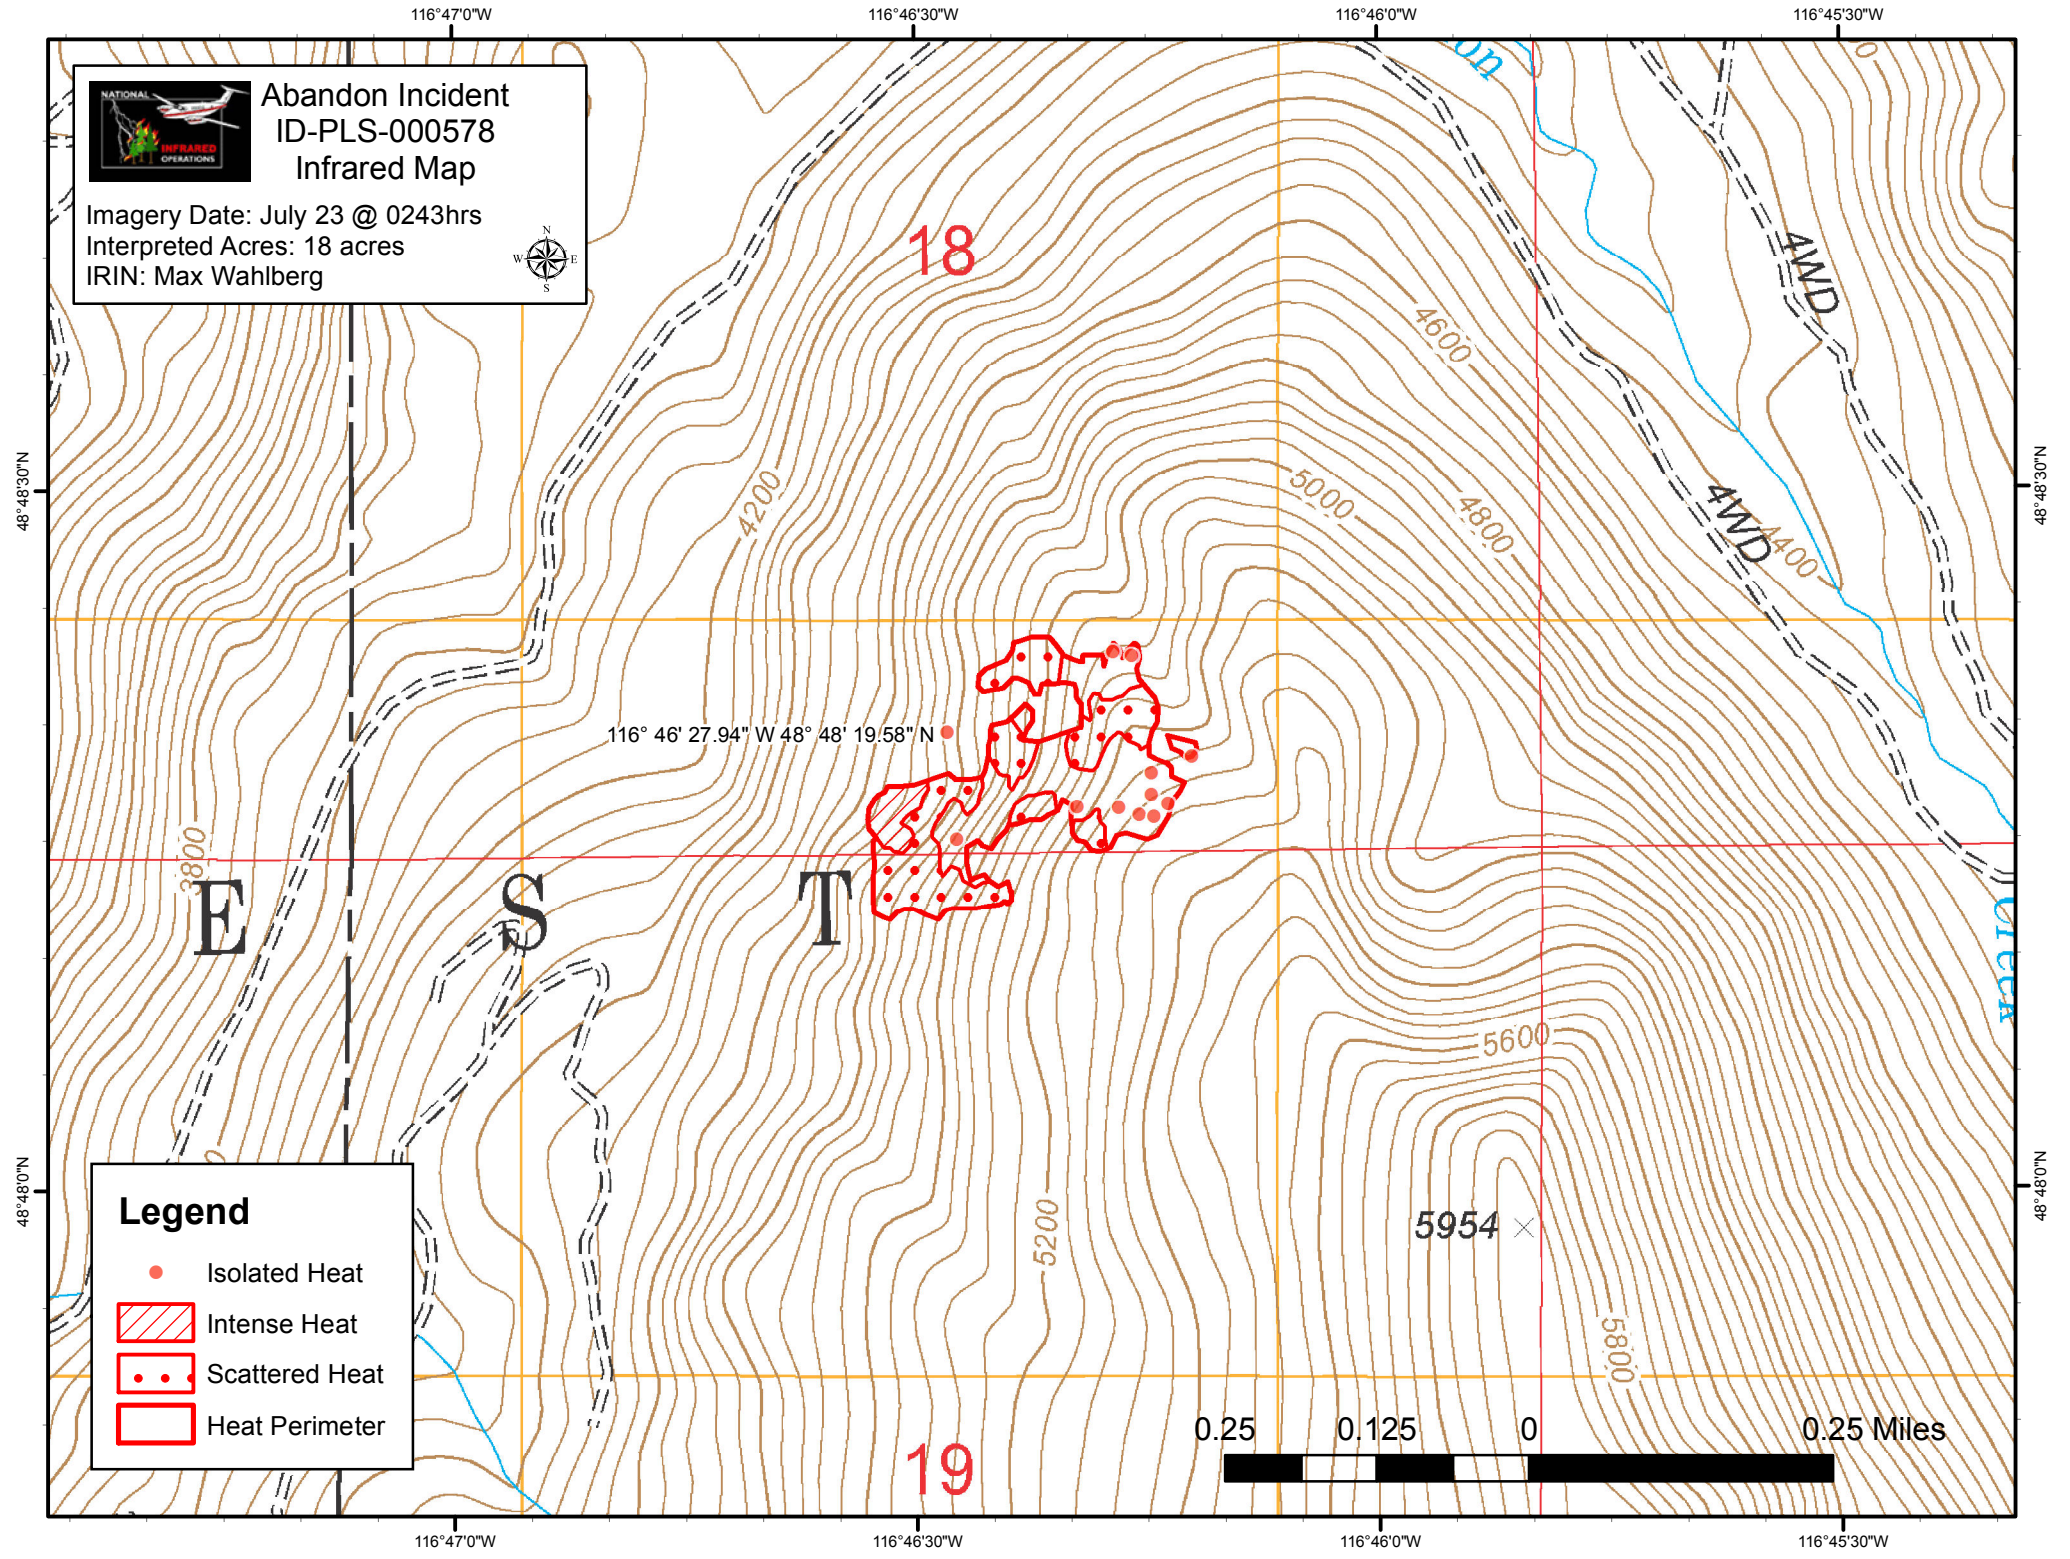

Abandon Incident ID-PLS-000578 Infrared Map

Imagery Date: July 23 @ 0243hrs
Interpreted Acres: 18 acres
IRIN: Max Wahlberg

Legend

- Isolated Heat
- ▨ Intense Heat
- Scattered Heat
- Heat Perimeter

0.25 0.125 0 0.25 Miles