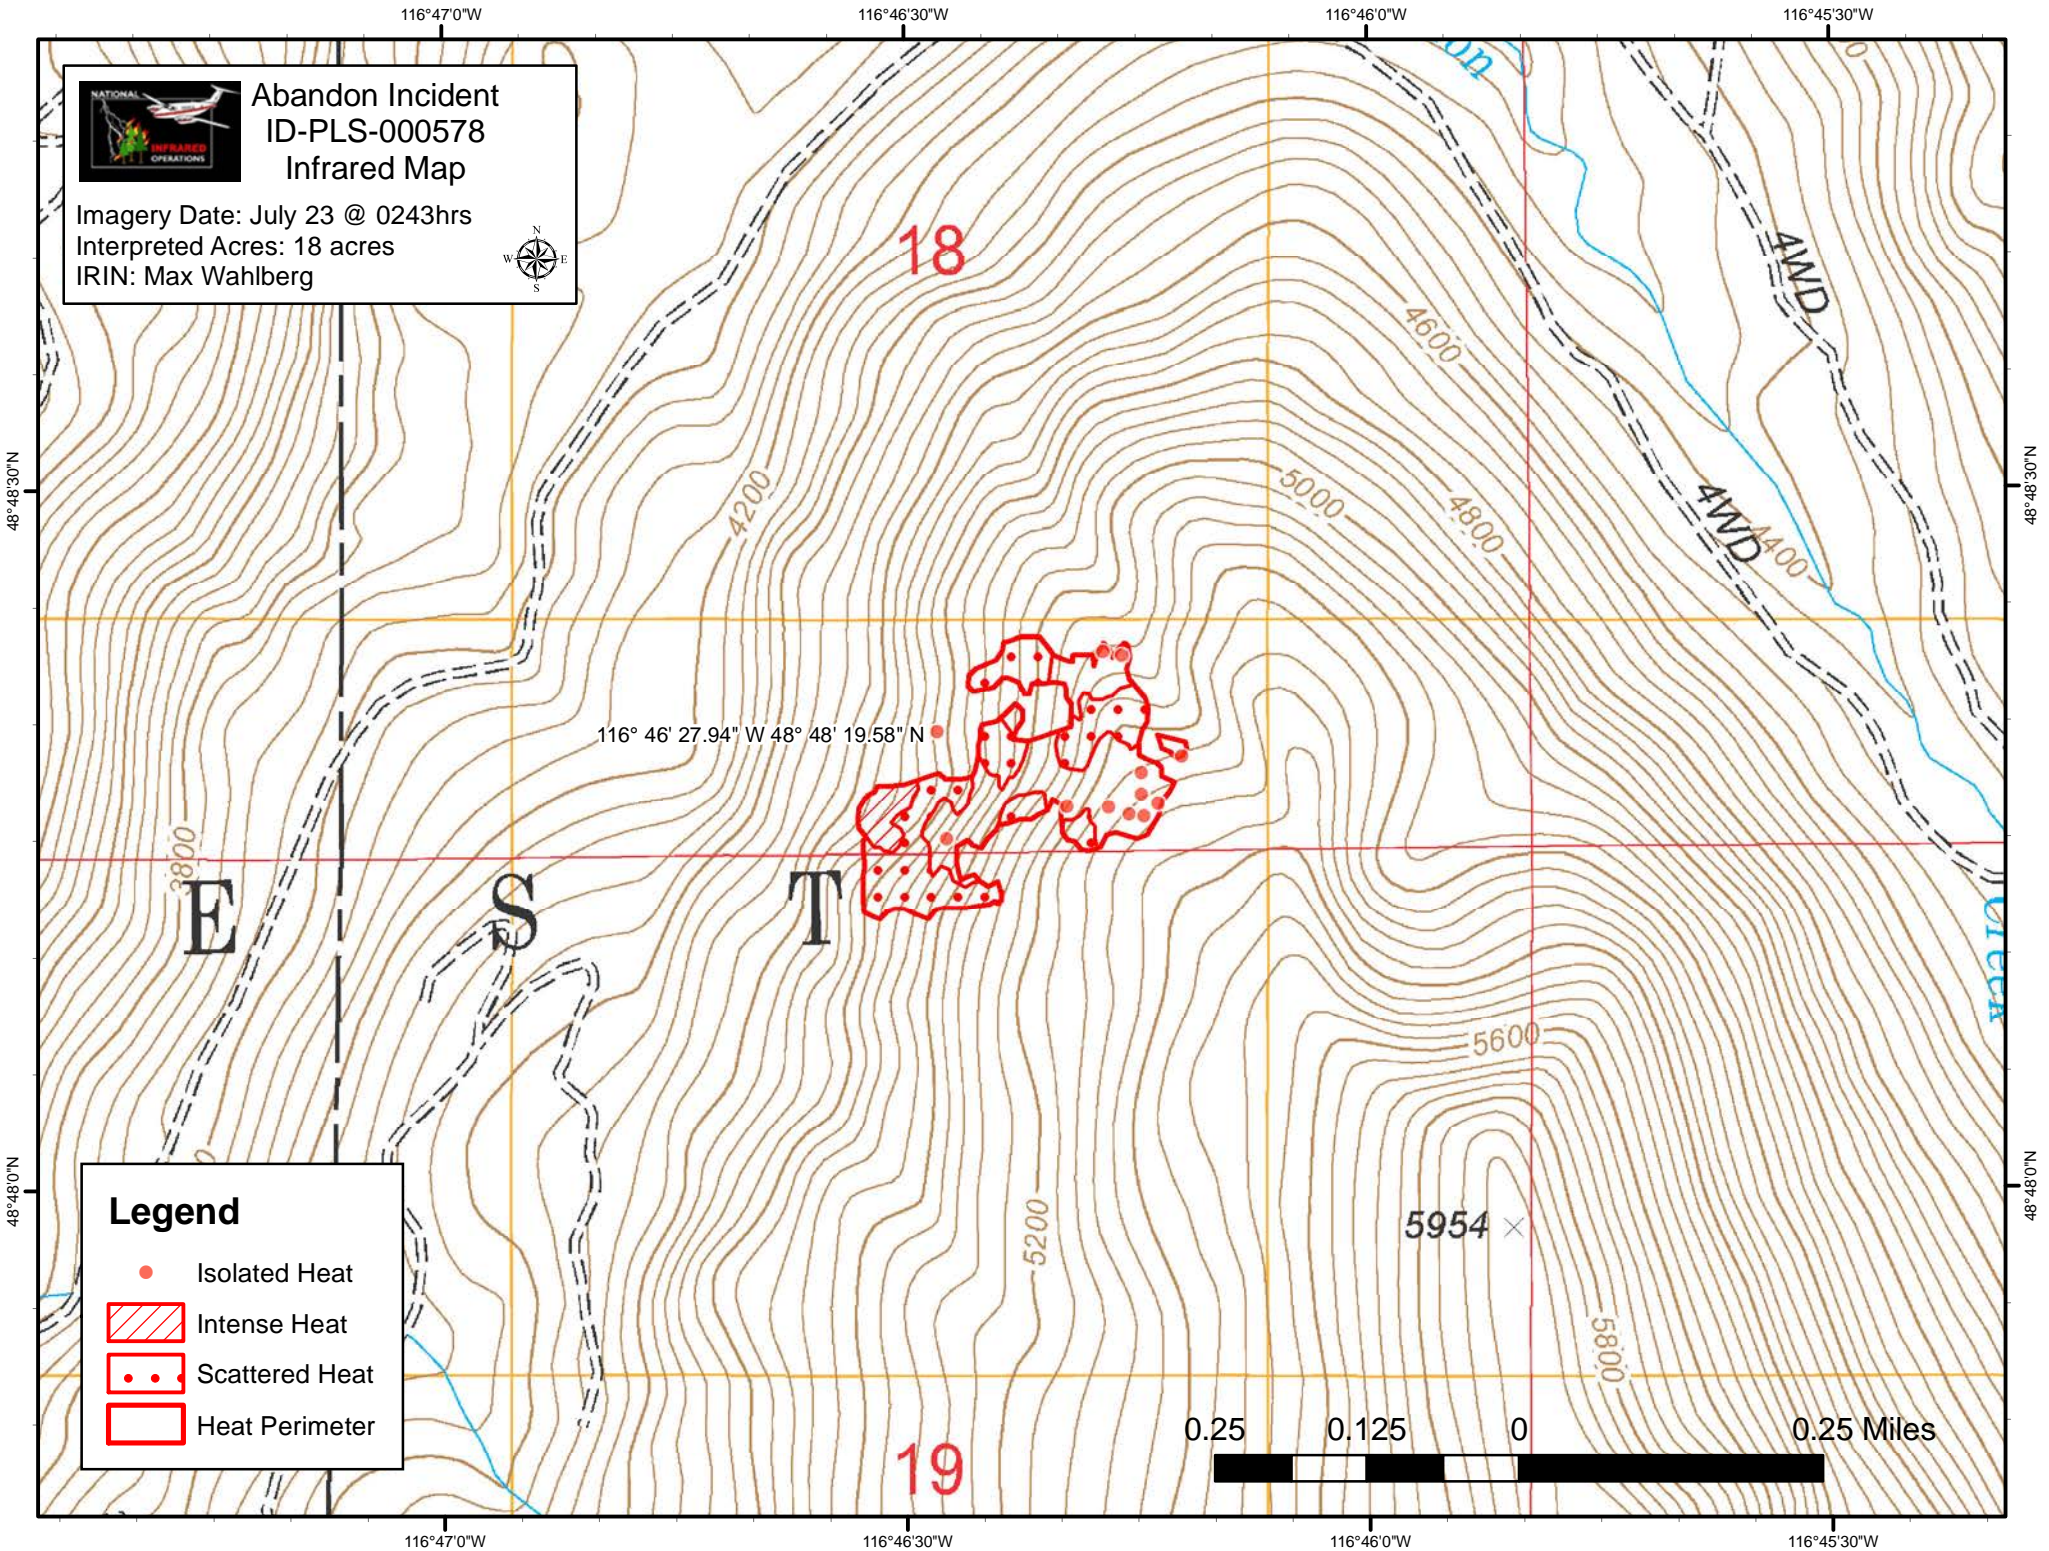

Abandon Incident  
ID-PLS-000578  
Infrared Map

Imagery Date: July 23 @ 0243hrs  
Interpreted Acres: 18 acres  
IRIN: Max Wahlberg

**Legend**

- Isolated Heat
- ▨ Intense Heat
- Scattered Heat
- Heat Perimeter