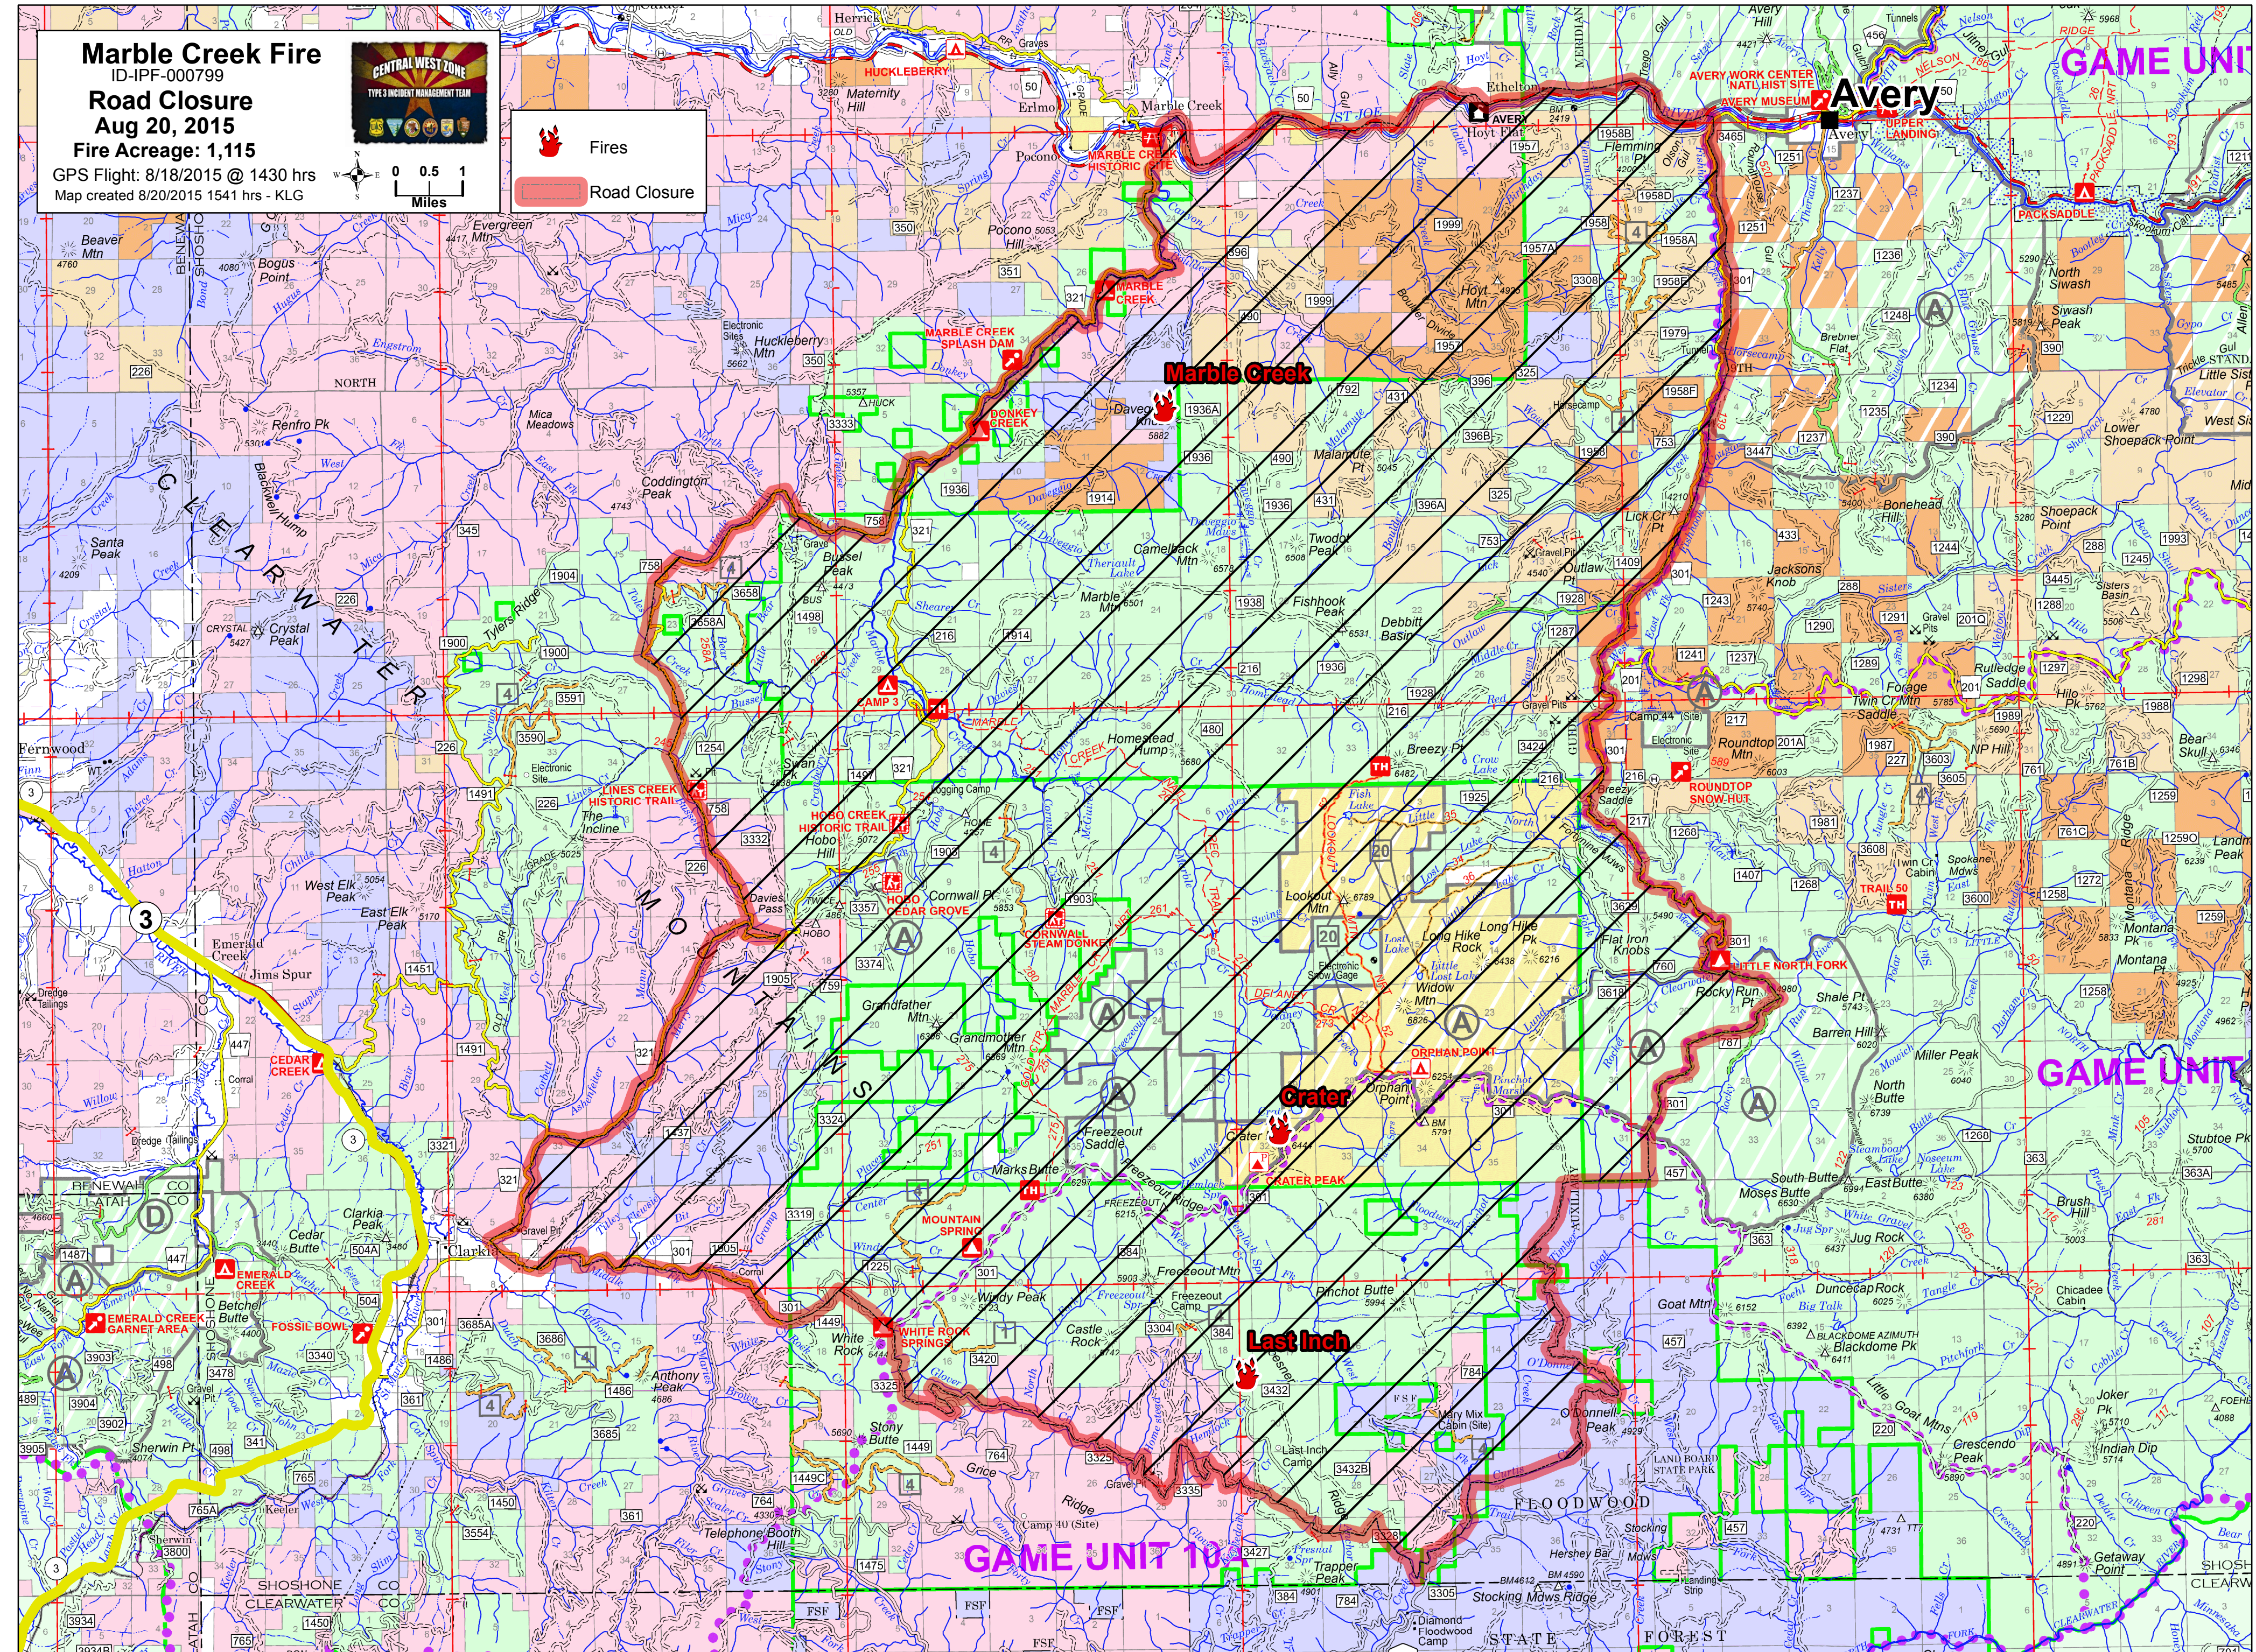

Marble Creek Fire

ID-IPF-000799

Road Closure

Aug 20, 2015

Fire Acreage: 1,115

GPS Flight: 8/18/2015 @ 1430 hrs

Map created 8/20/2015 1541 hrs - KLG

Fires

Road Closure

GAME UNIT

GAME UNIT

GAME UNIT 10

STATE FOREST