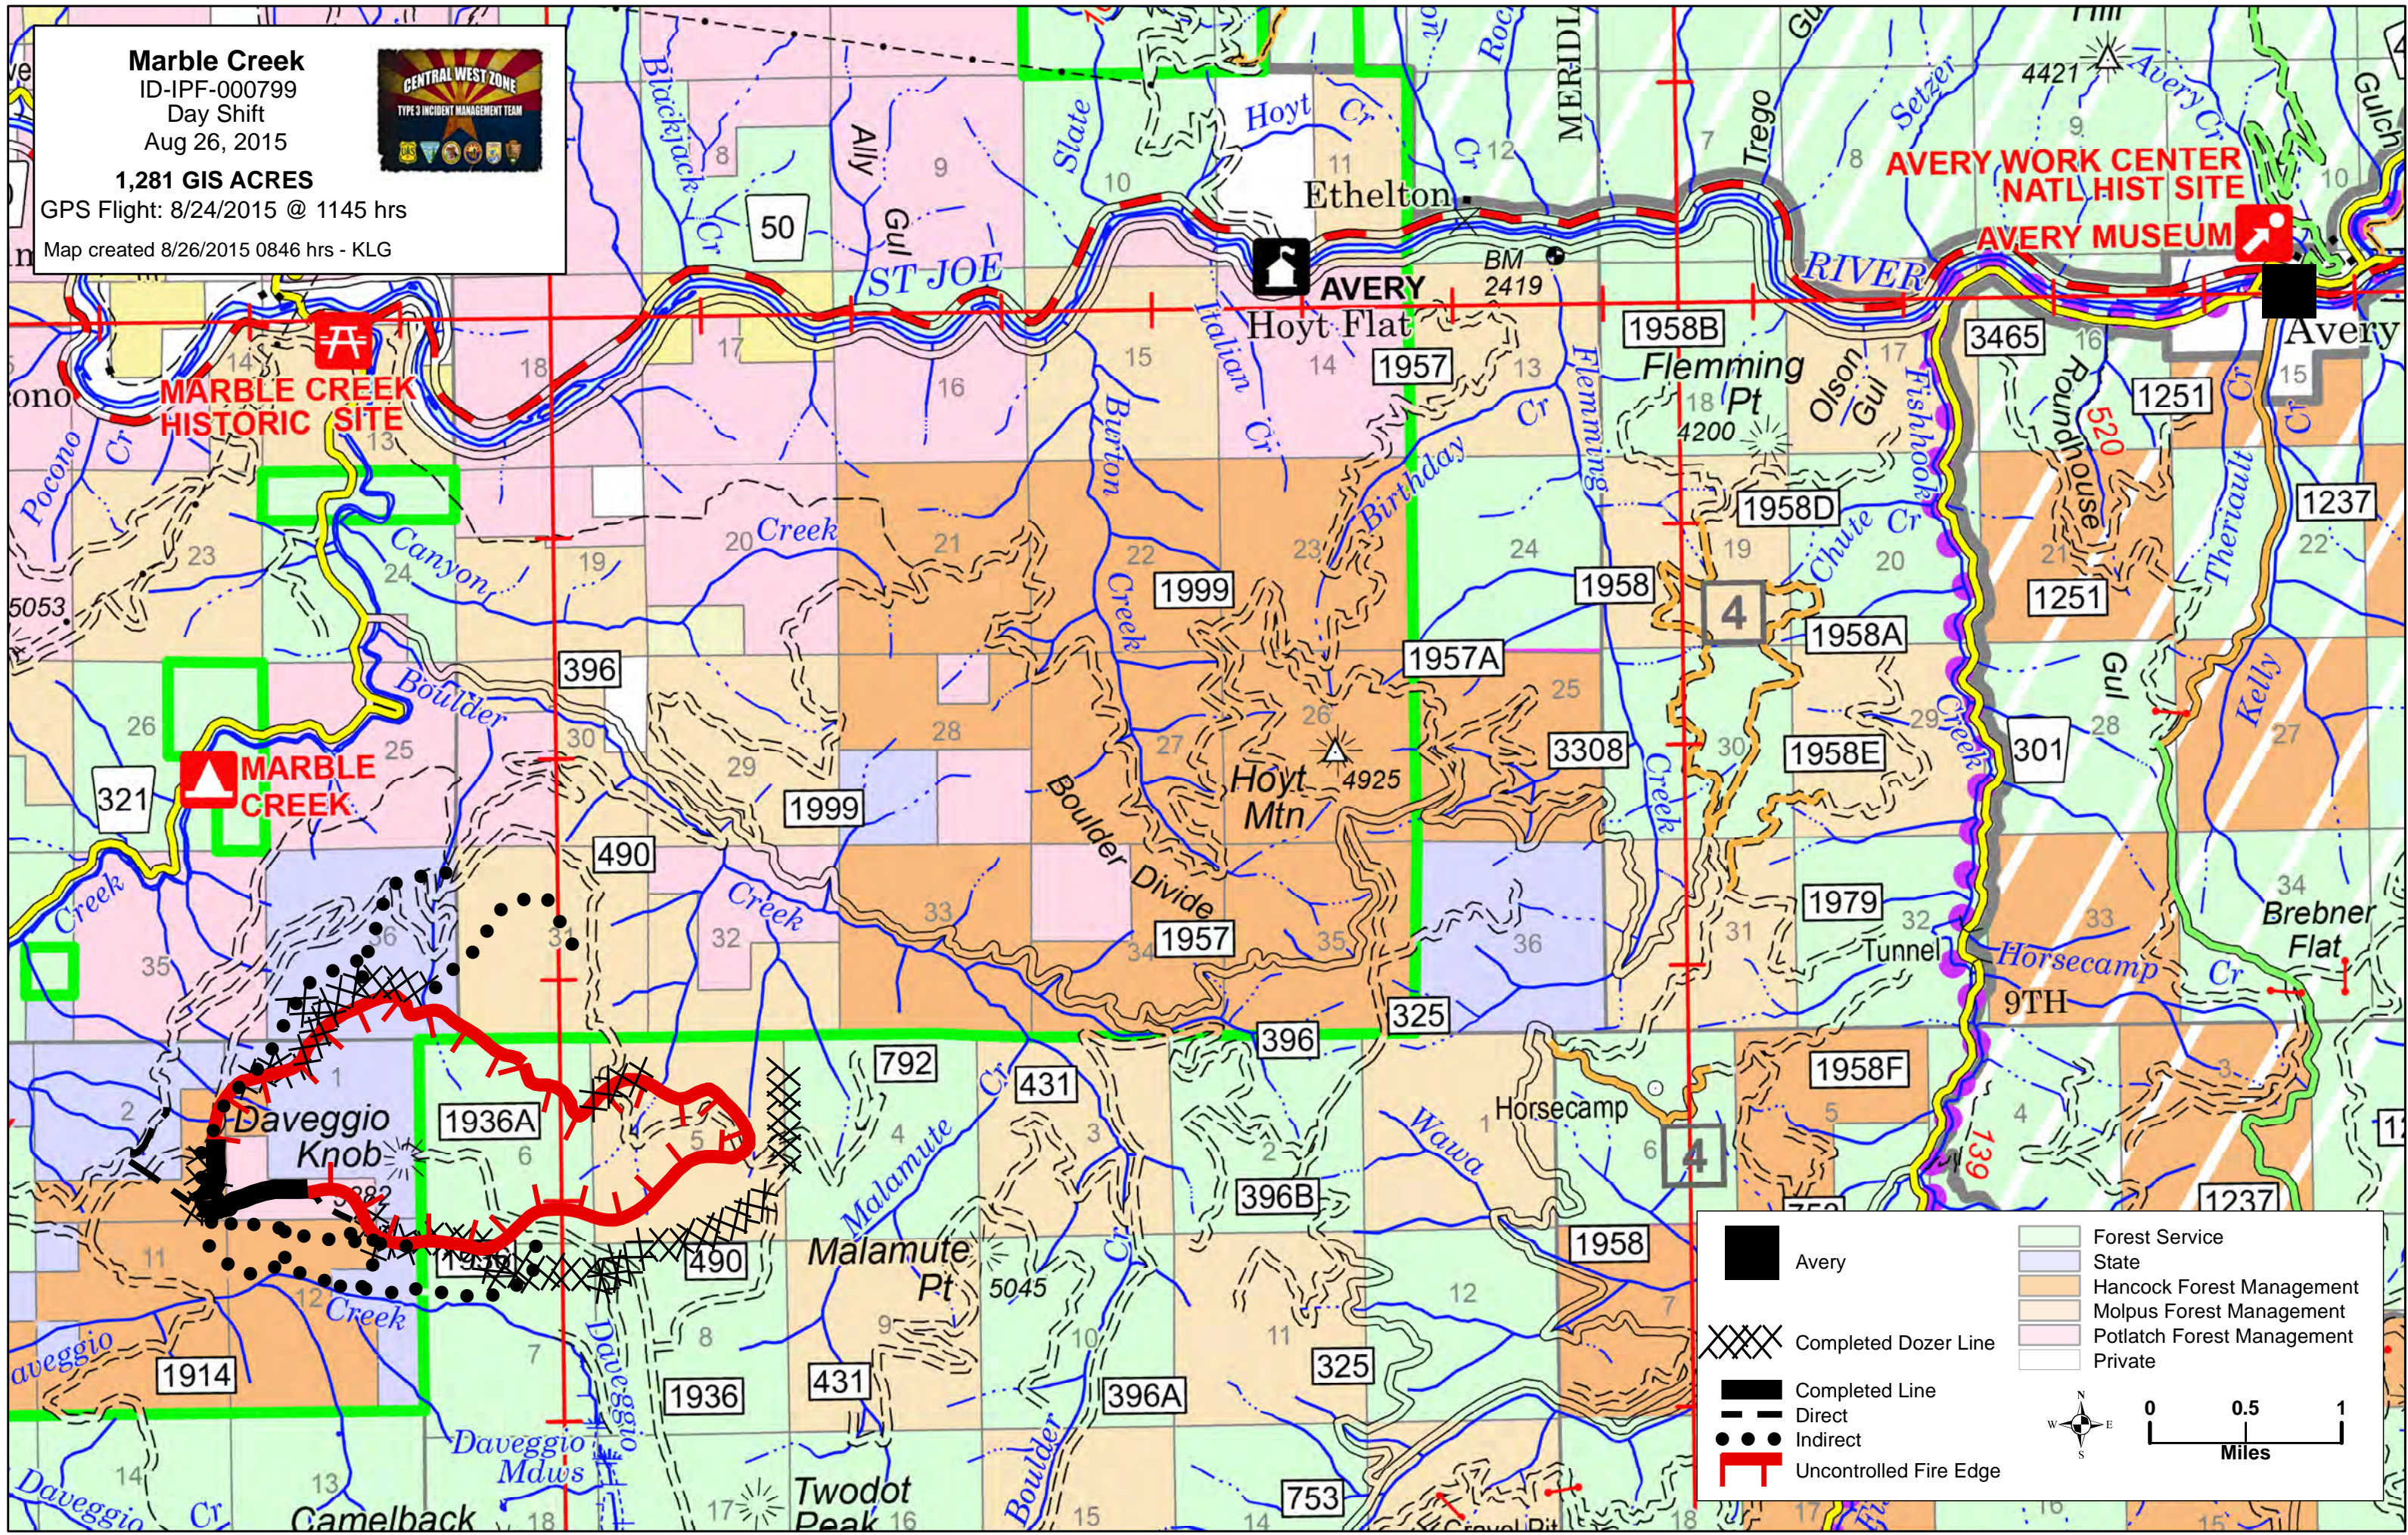

Marble Creek

ID-IPF-000799

Day Shift

Aug 26, 2015

1,281 GIS ACRES

GPS Flight: 8/24/2015 @ 1145 hrs

Map created 8/26/2015 0846 hrs - KLG

	Avery		Forest Service
	Completed Dozer Line		State
	Completed Line		Hancock Forest Management
	Direct		Molpus Forest Management
	Indirect		Potlatch Forest Management
	Uncontrolled Fire Edge		Private

0 0.5 1 Miles