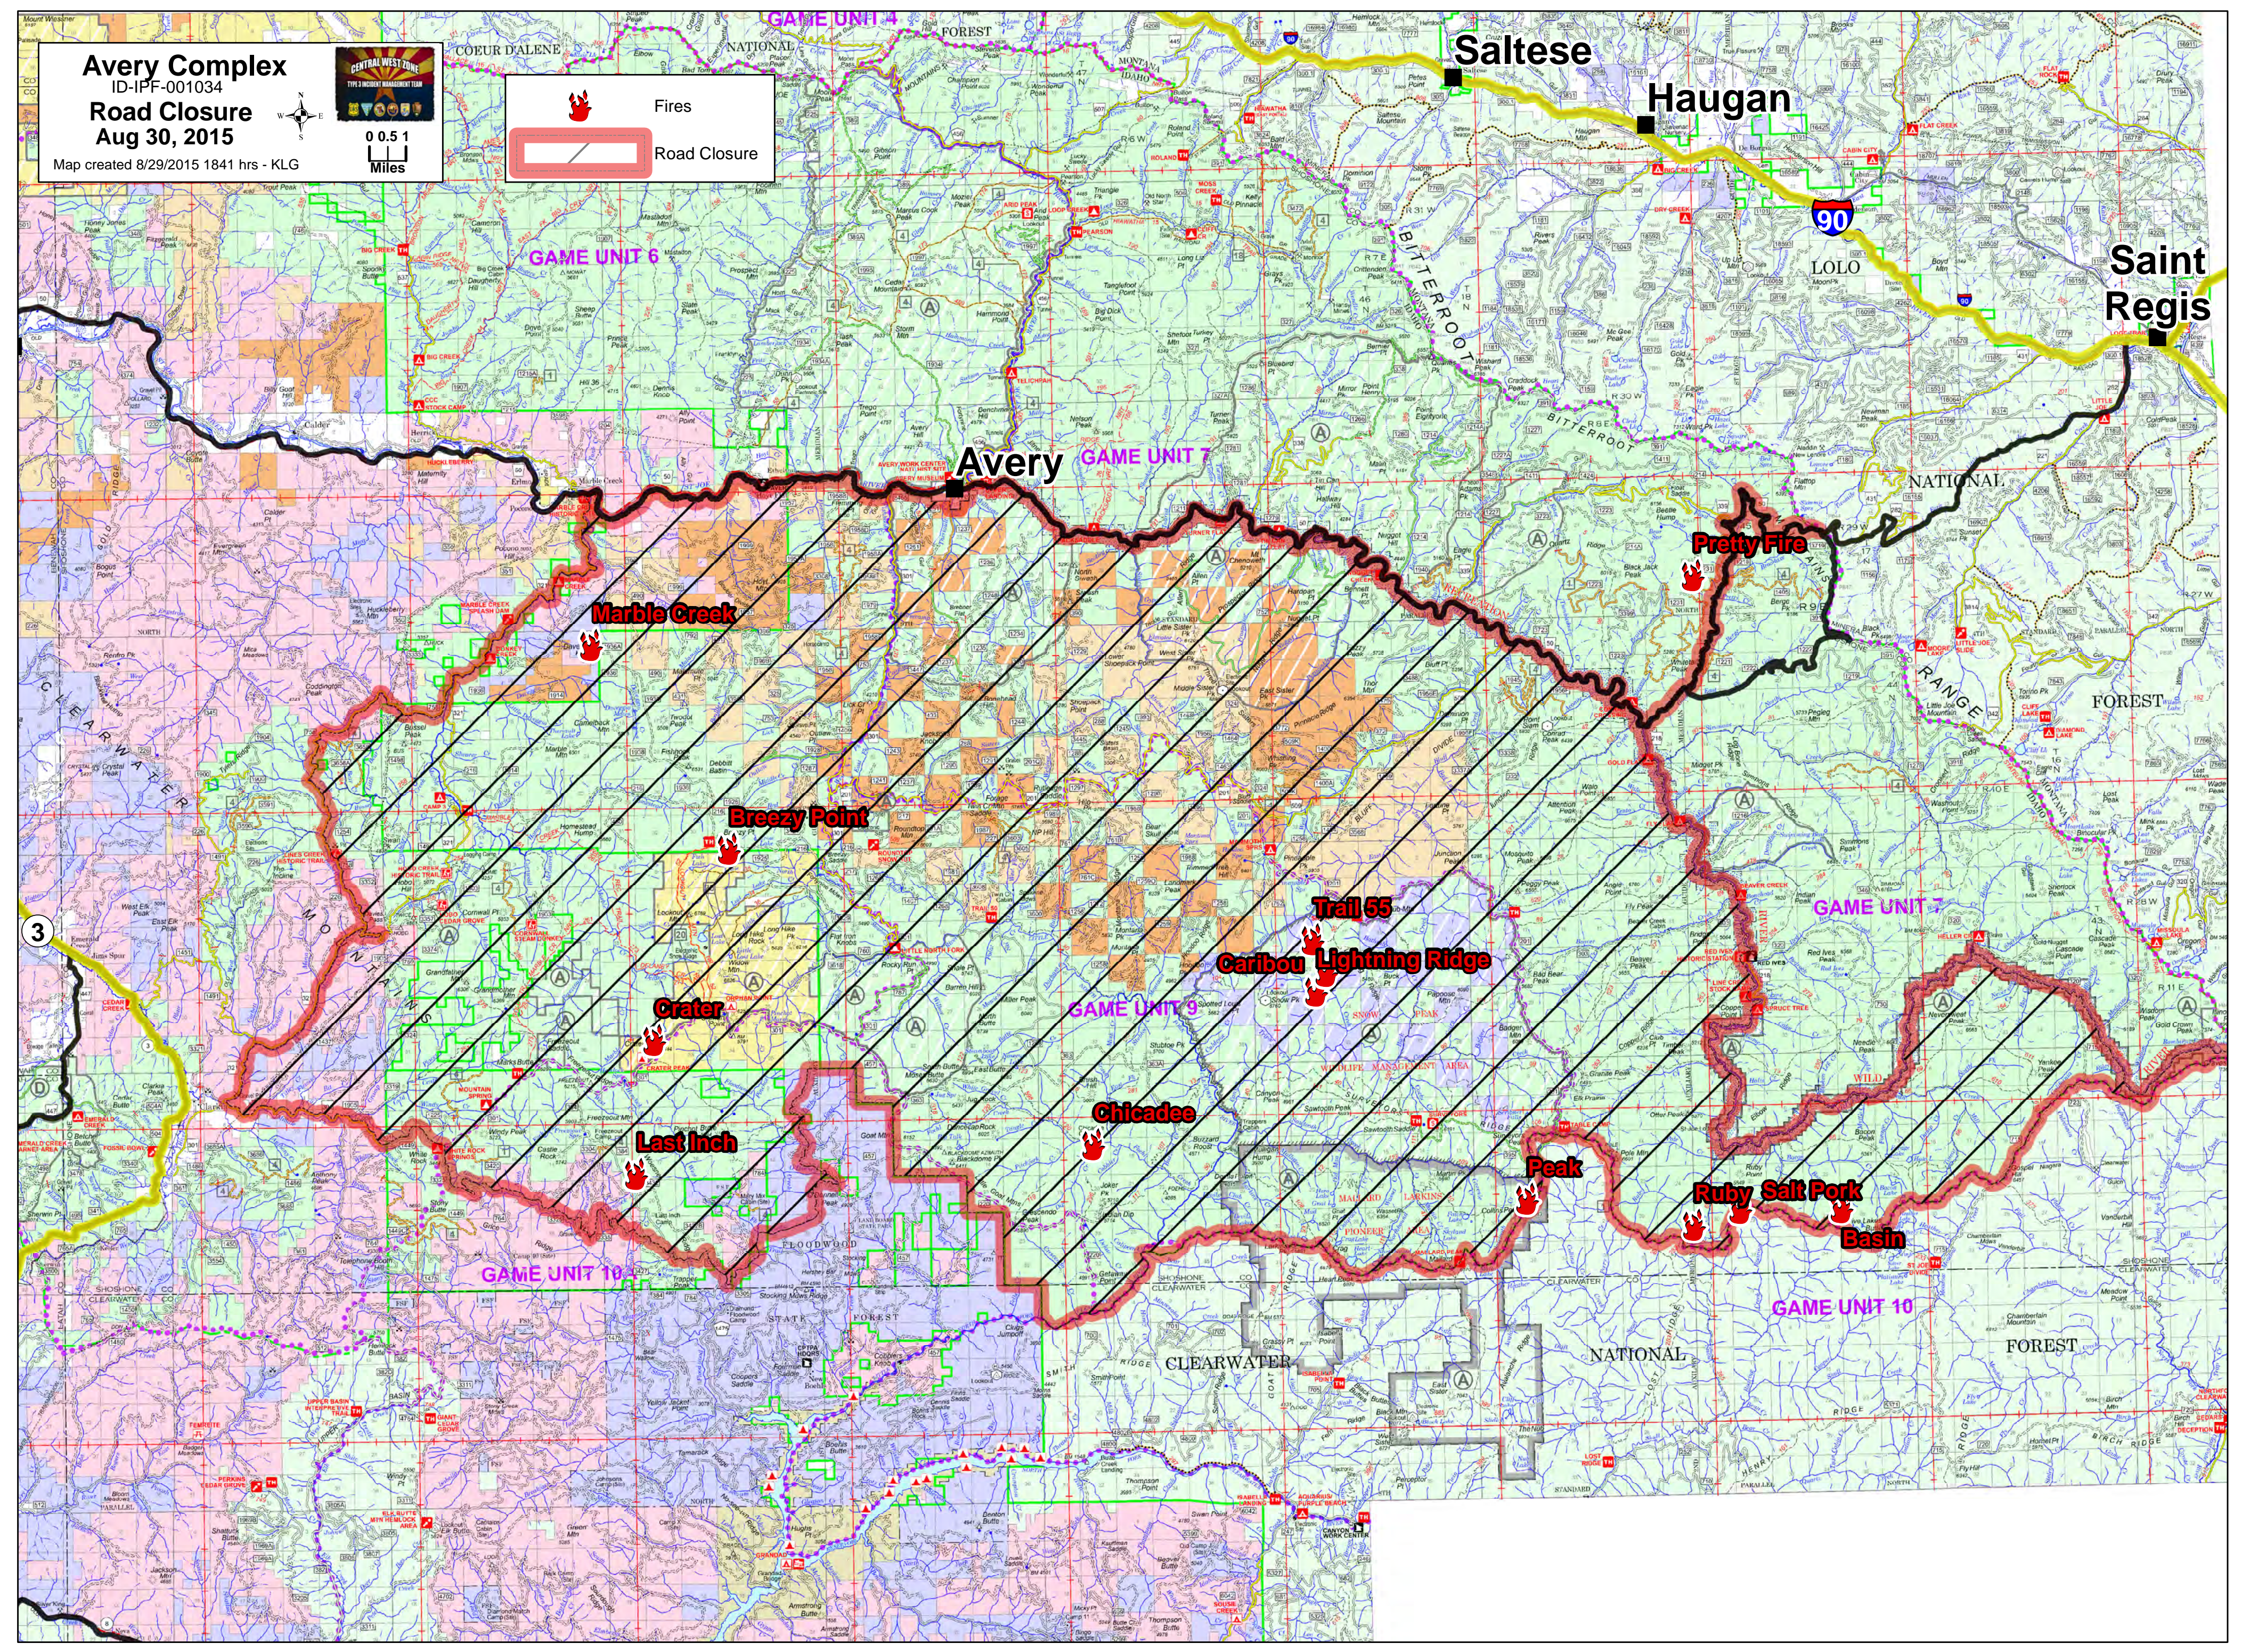

Avery Complex
ID-IPF-001034
Road Closure
Aug 30, 2015

0 0.5 1
Miles

Map created 8/29/2015 1841 hrs - KLG

 Fires

 Road Closure

Saltese

Haugan

Saint Regis

Avery

Pretty Fire

Marble Creek

Brezy Point

Trail 55
Caribou Lightning Ridge

Crater

Chicadee

Last Inch

Peak

Ruby Salt Pork Basin

GAME UNIT 10

GAME UNIT 10

CLEARWATER

NATIONAL FOREST

FOREST