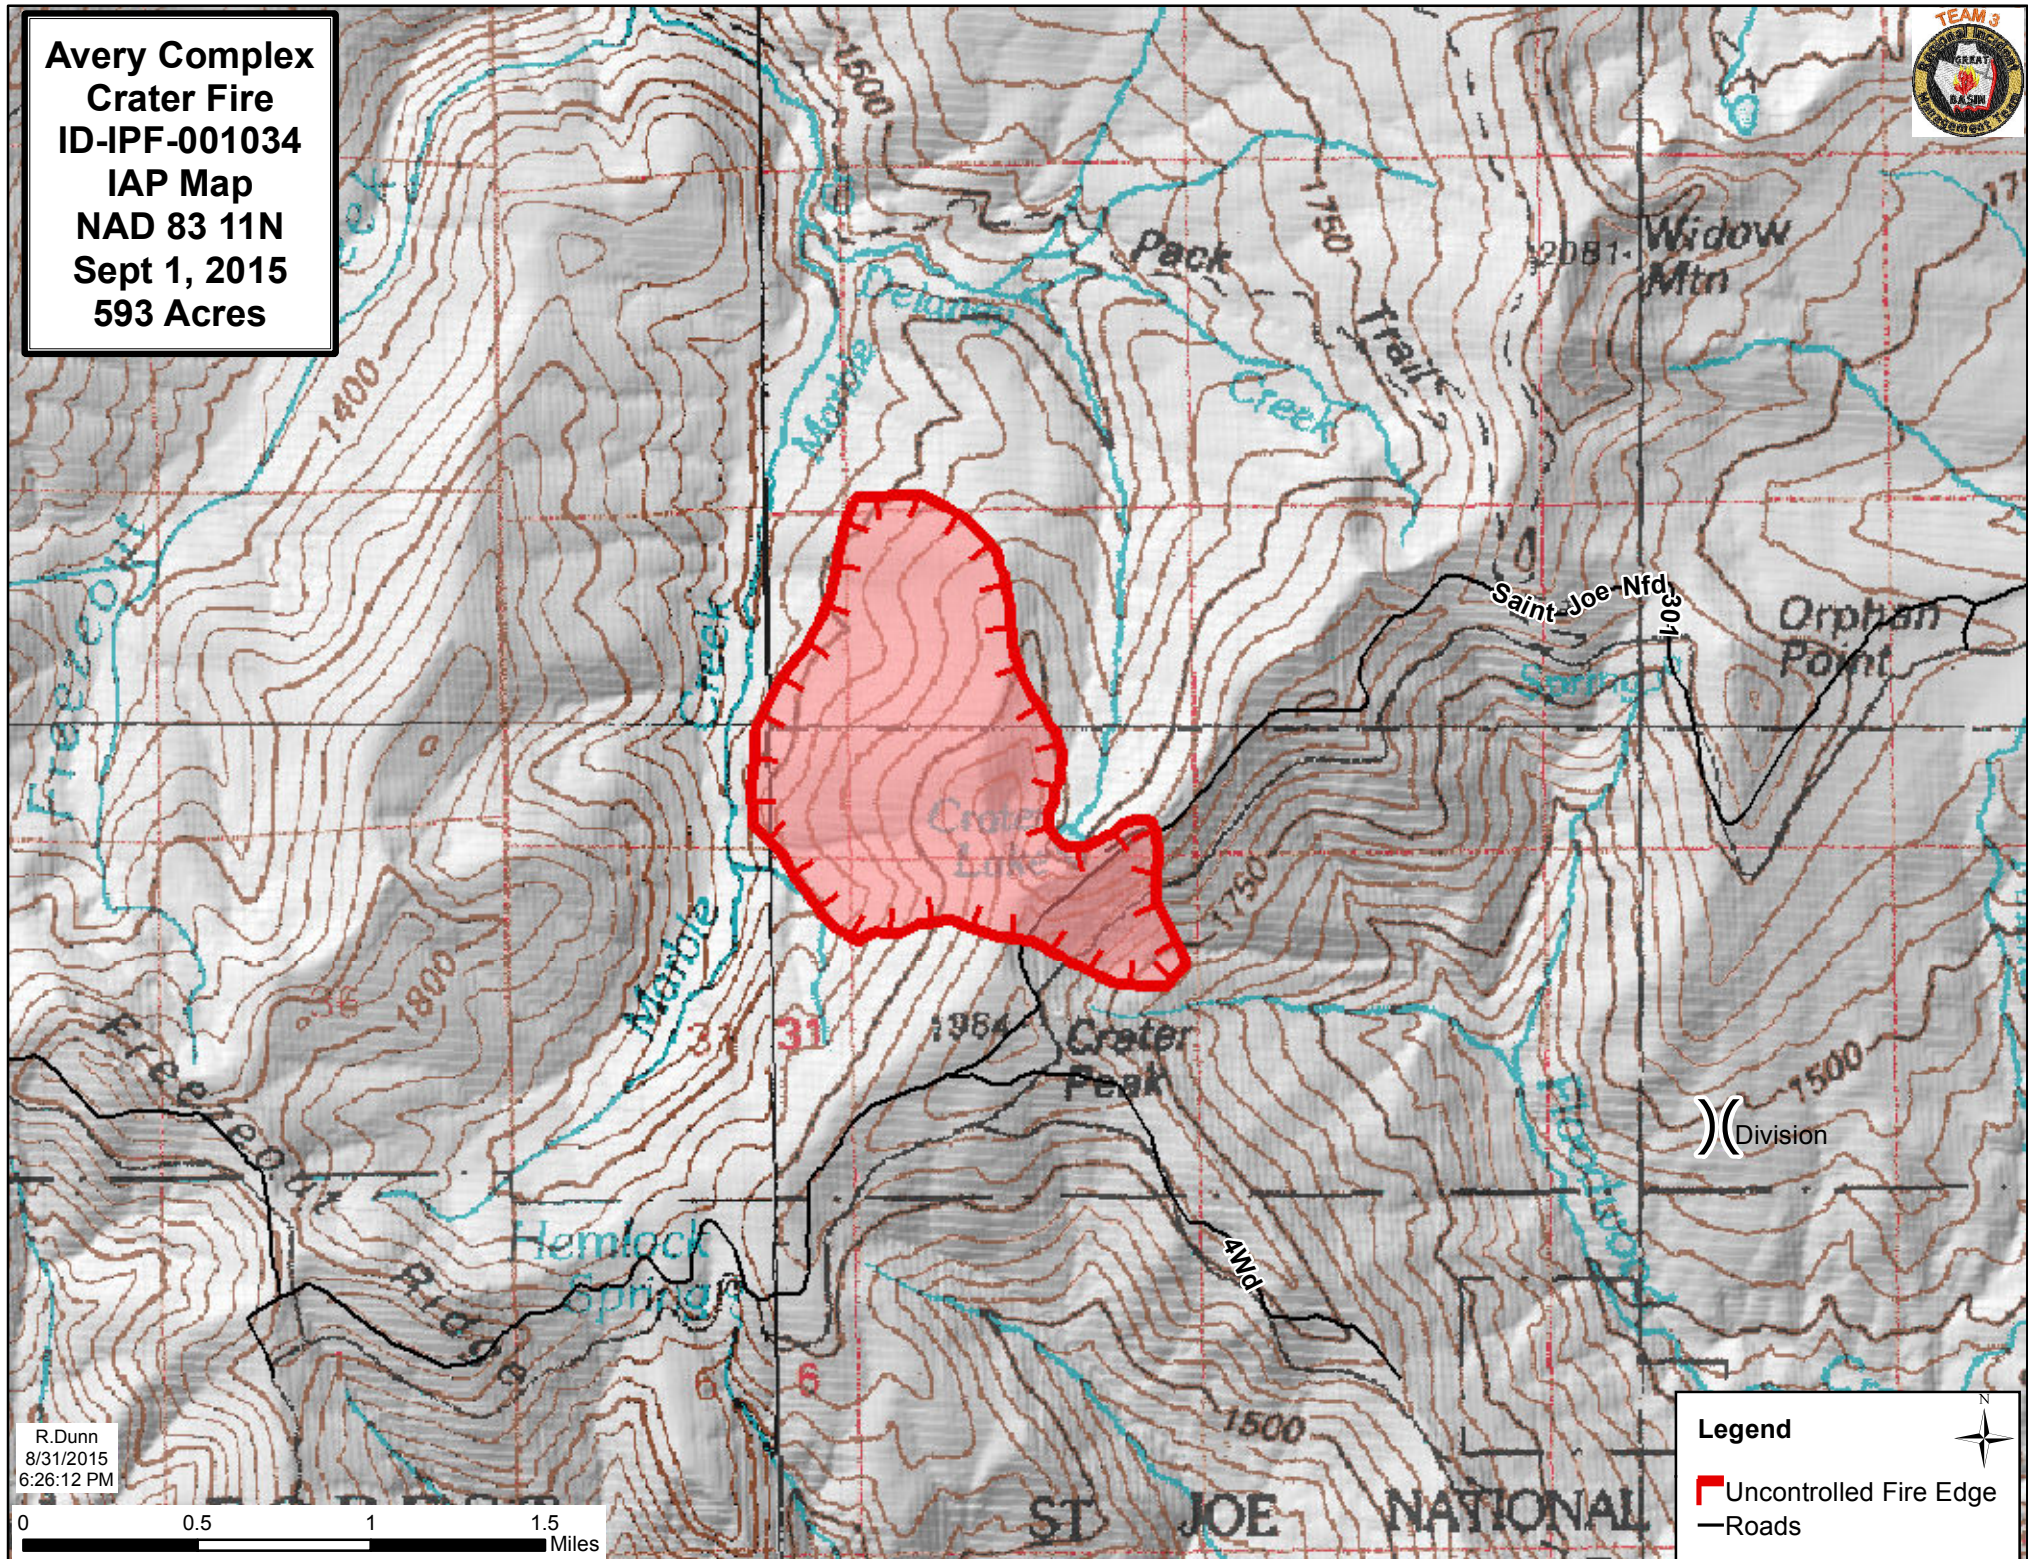

Avery Complex
Crater Fire
ID-IPF-001034
IAP Map
NAD 83 11N
Sept 1, 2015
593 Acres

R.Dunn
8/31/2015
6:26:12 PM

)) (Division

Legend

-  Uncontrolled Fire Edge
-  Roads