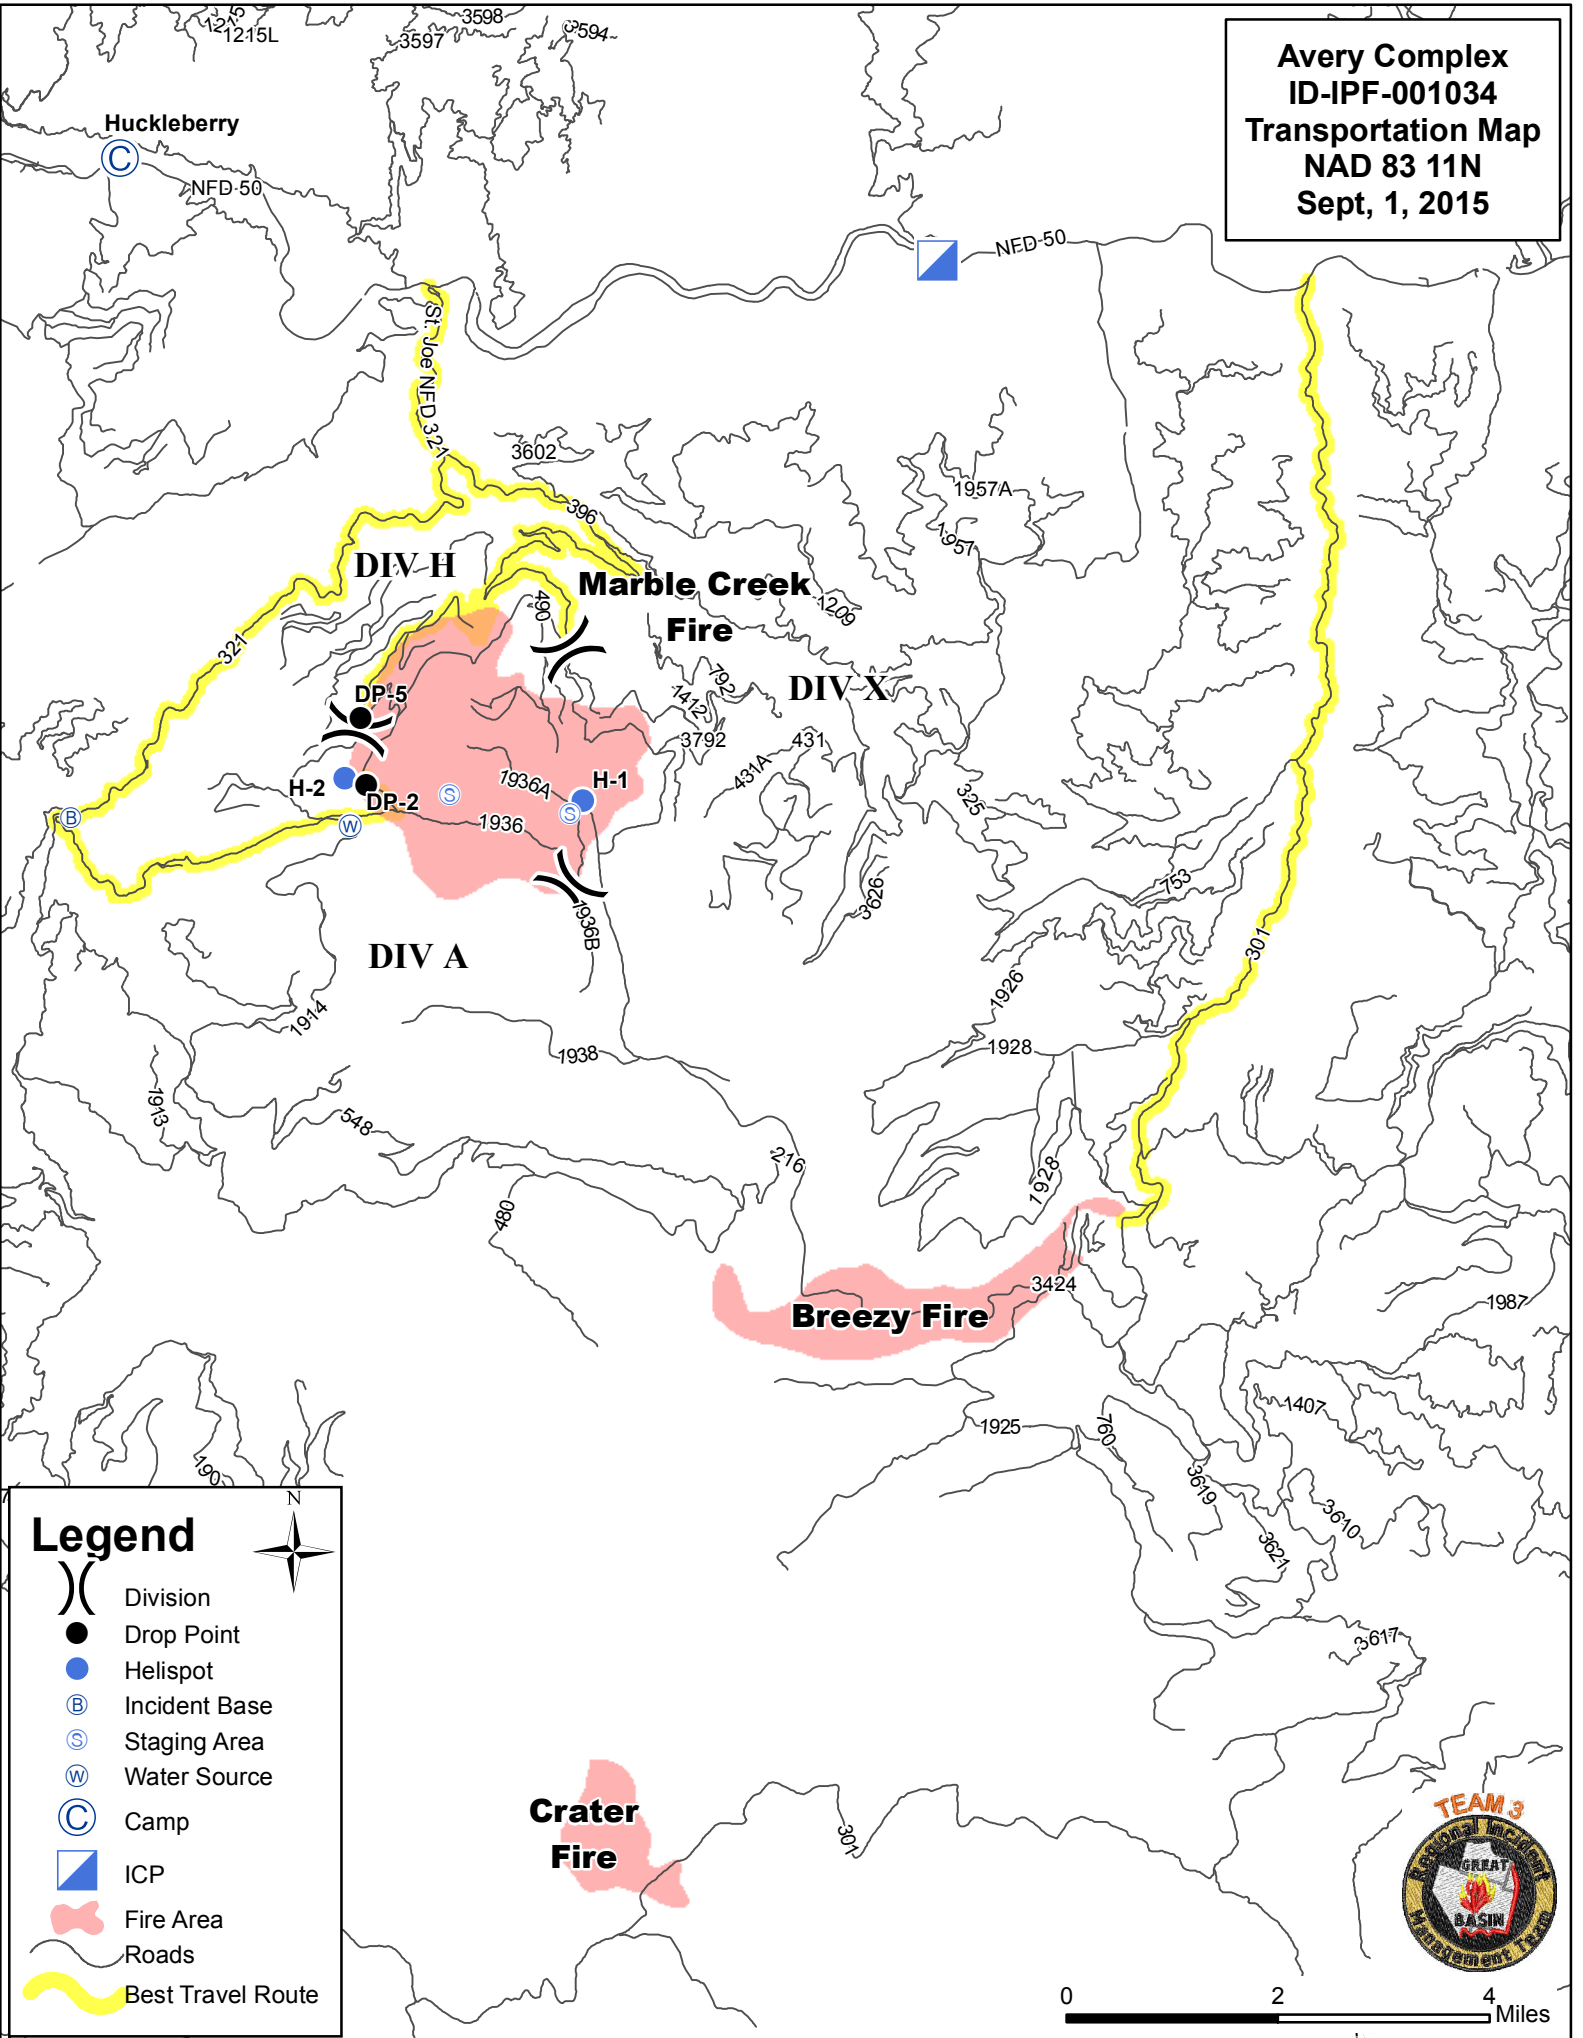

**Avery Complex
ID-IPF-001034
Transportation Map
NAD 83 11N
Sept, 1, 2015**

Legend

- Division
- Drop Point
- Helispot
- Incident Base
- Staging Area
- Water Source
- Camp
- ICP
- Fire Area
- Roads
- Best Travel Route