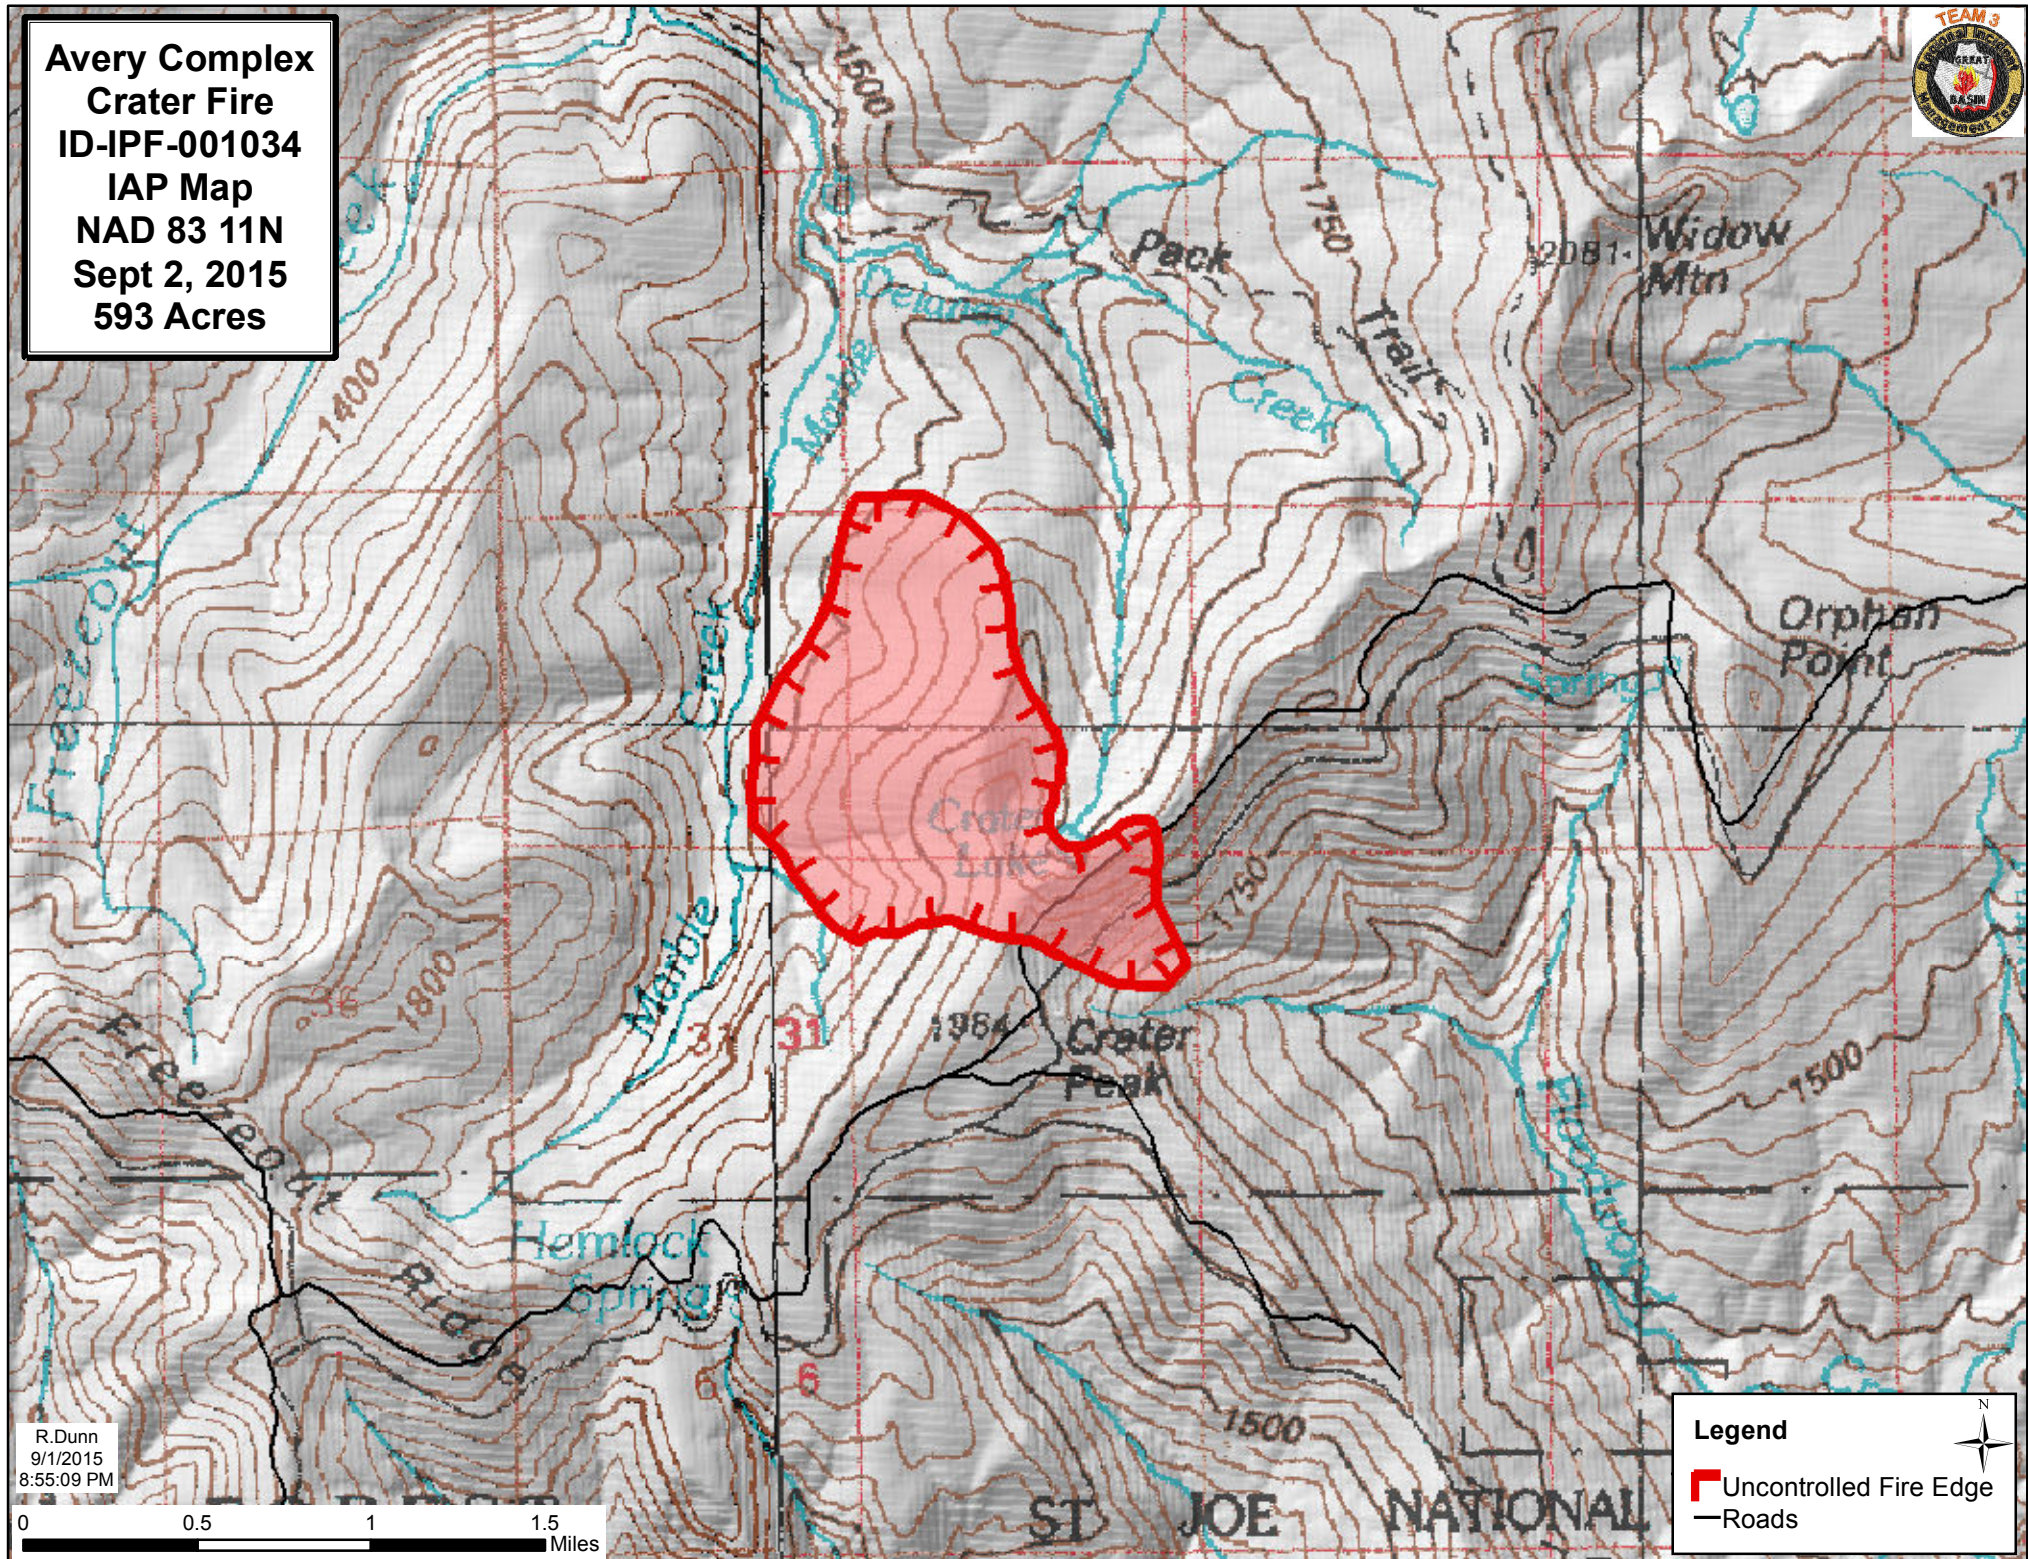

Avery Complex
Crater Fire
ID-IPF-001034
IAP Map
NAD 83 11N
Sept 2, 2015
593 Acres

R.Dunn
9/1/2015
8:55:09 PM

Legend

- Uncontrolled Fire Edge
- Roads