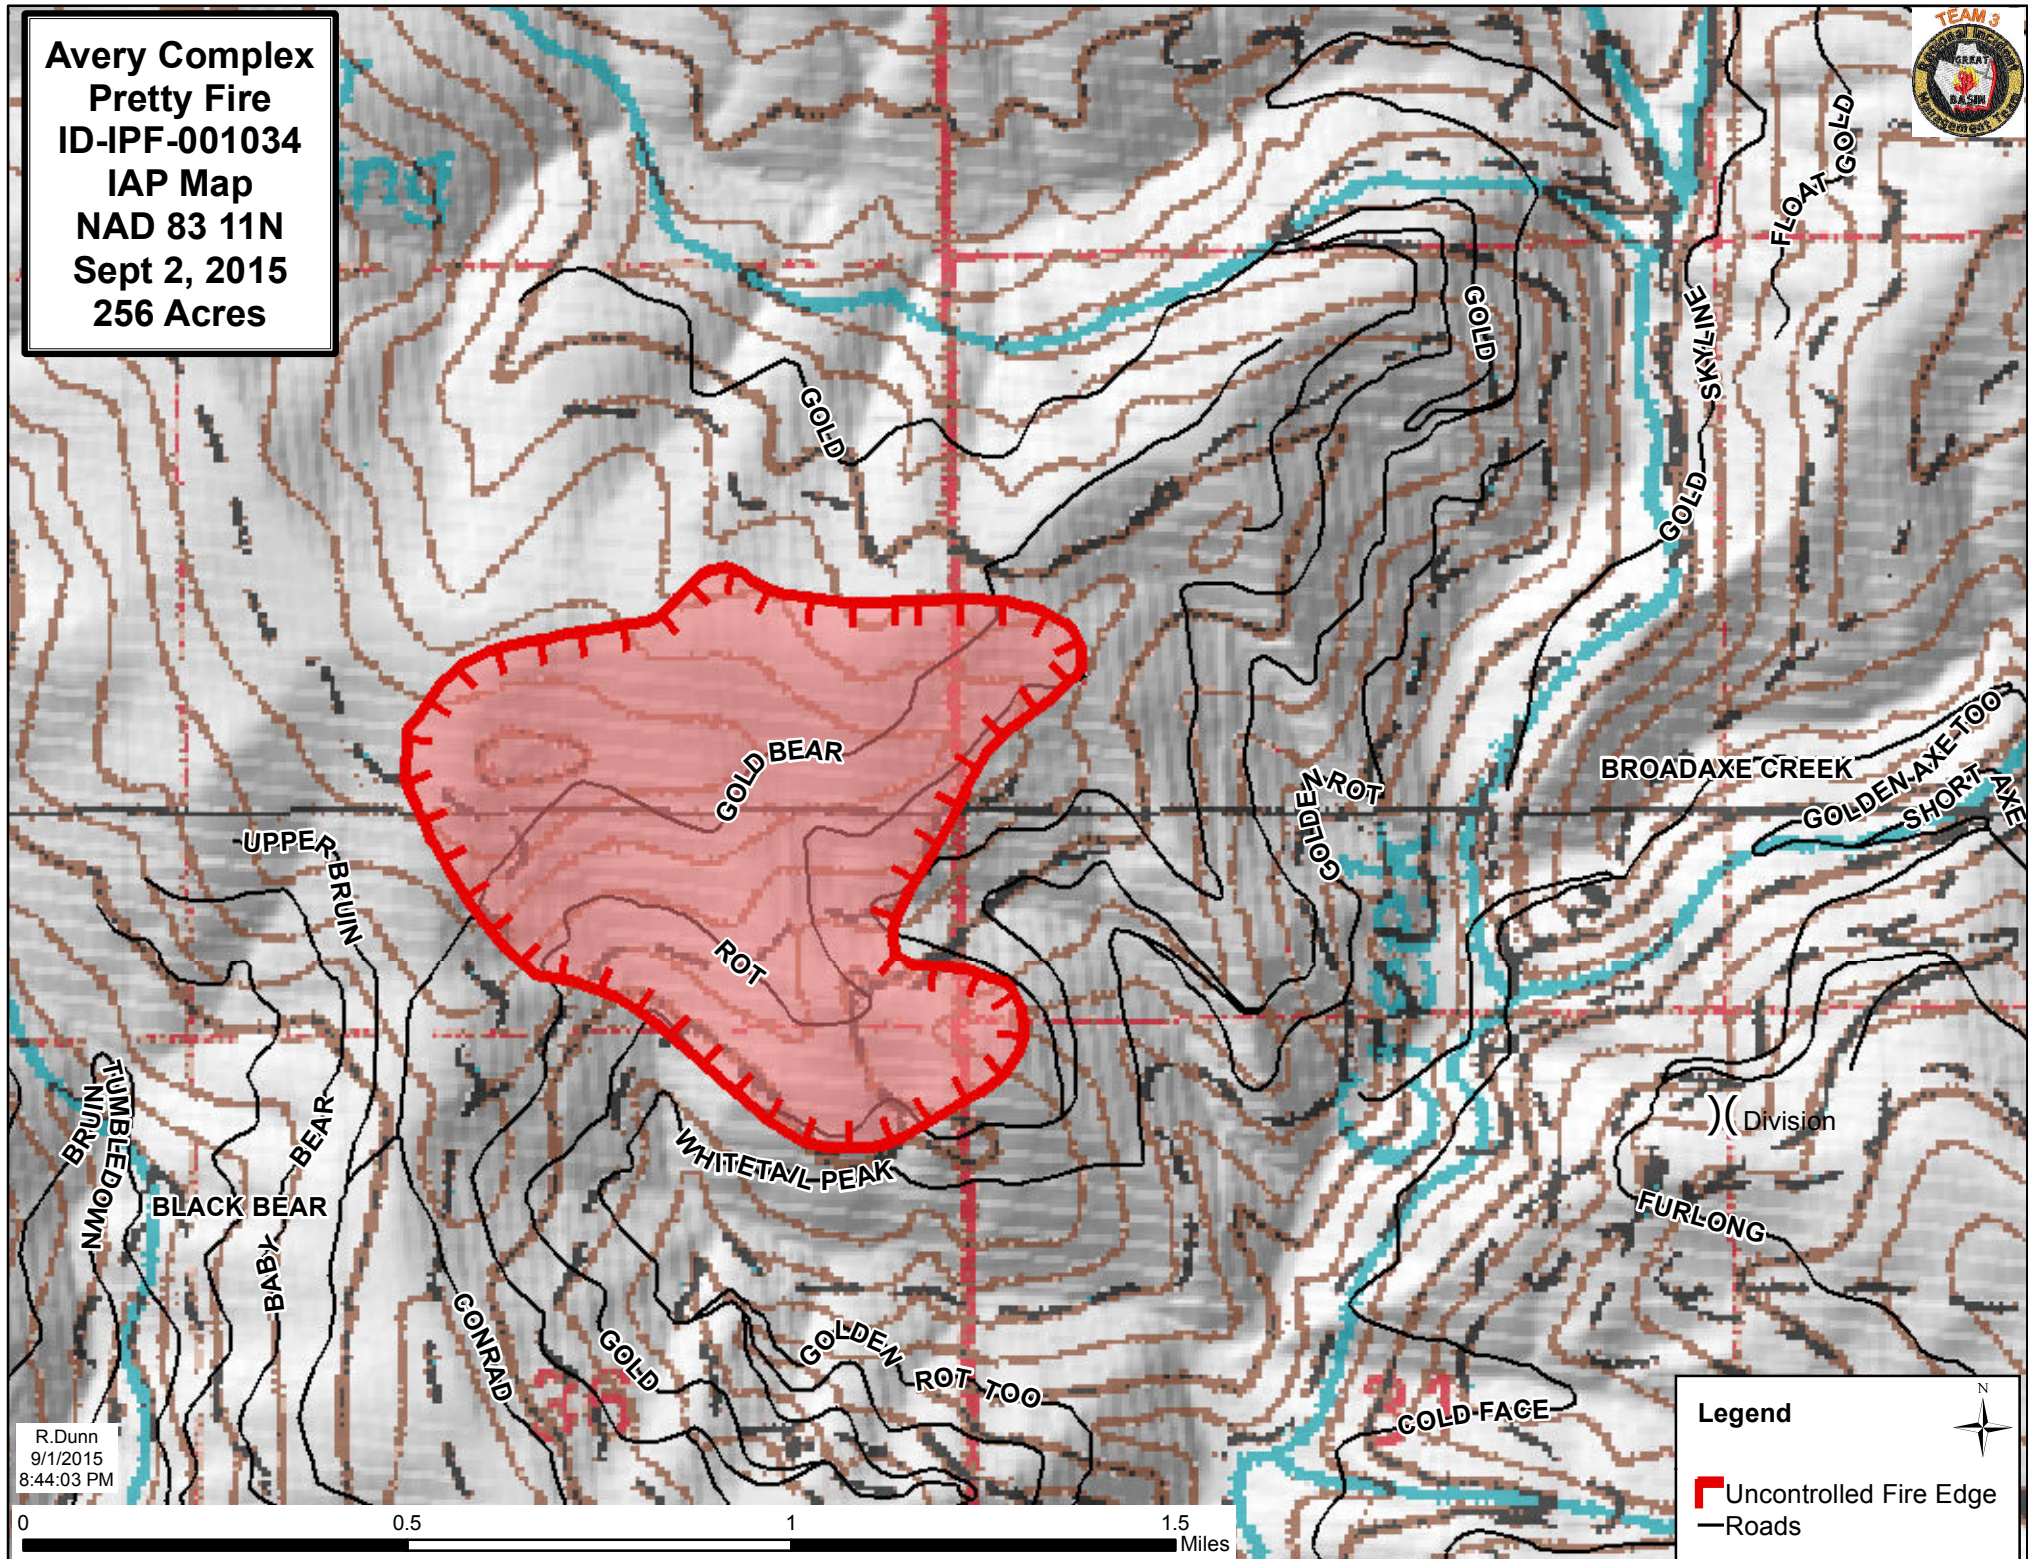

Avery Complex
Pretty Fire
ID-IPF-001034
IAP Map
NAD 83 11N
Sept 2, 2015
256 Acres

R.Dunn
9/1/2015
8:44:03 PM

Legend

-  Uncontrolled Fire Edge
-  Roads