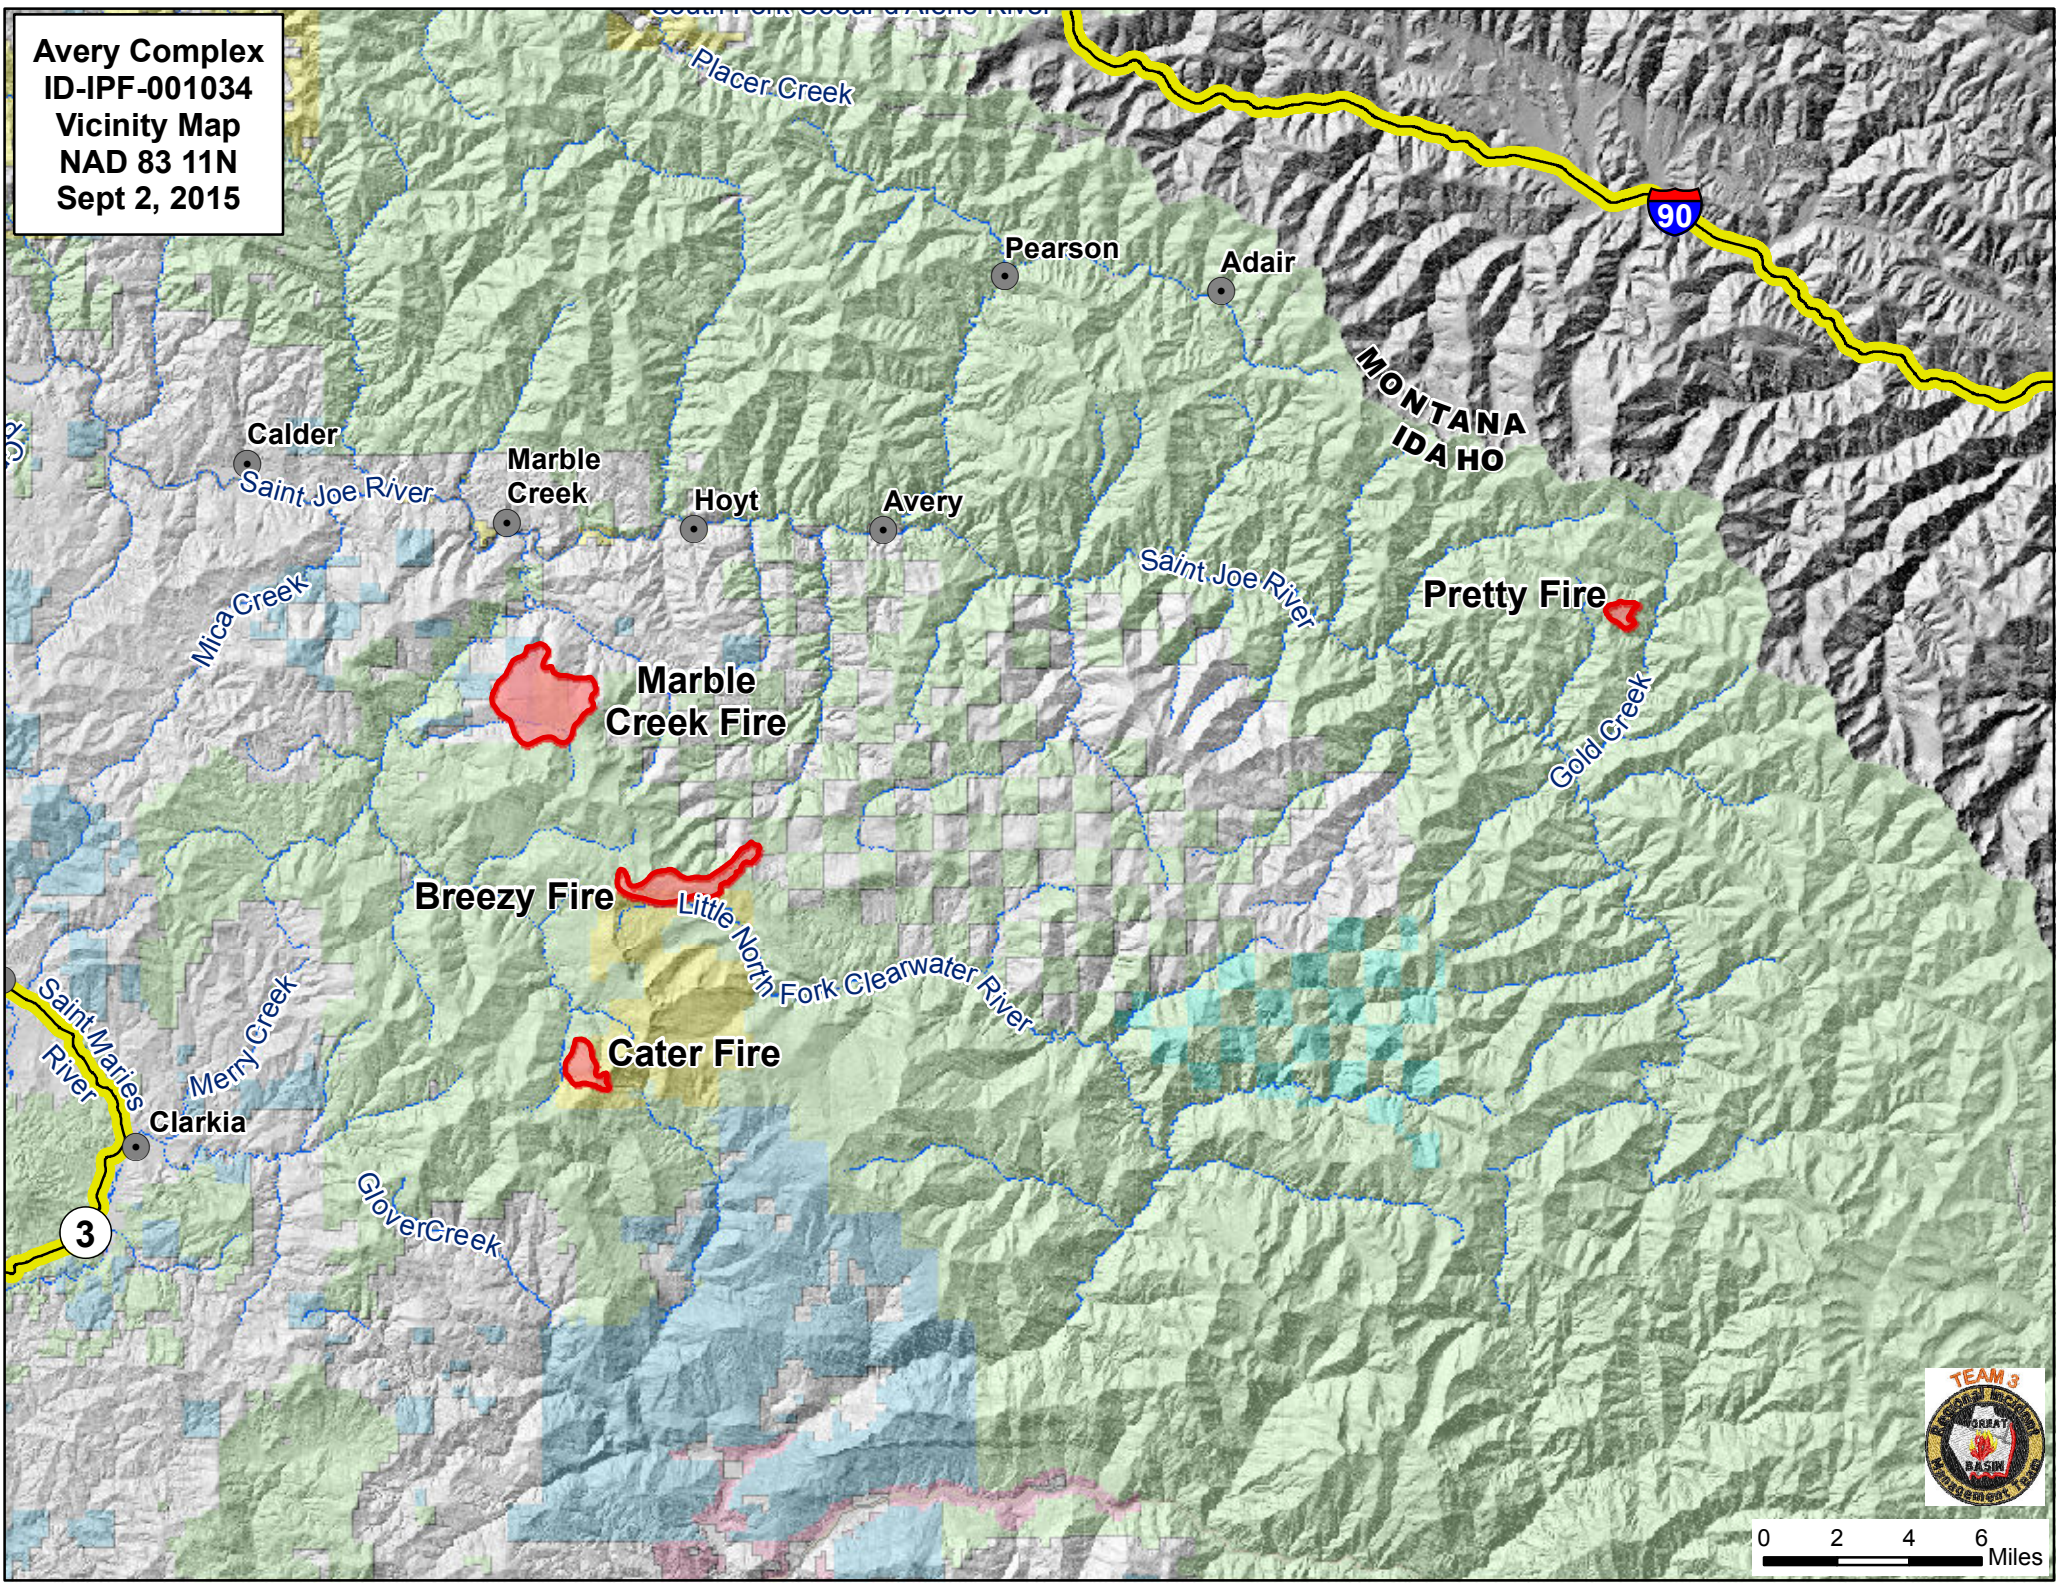

Avery Complex  
ID-IPF-001034  
Vicinity Map  
NAD 83 11N  
Sept 2, 2015

0 2 4 6 Miles