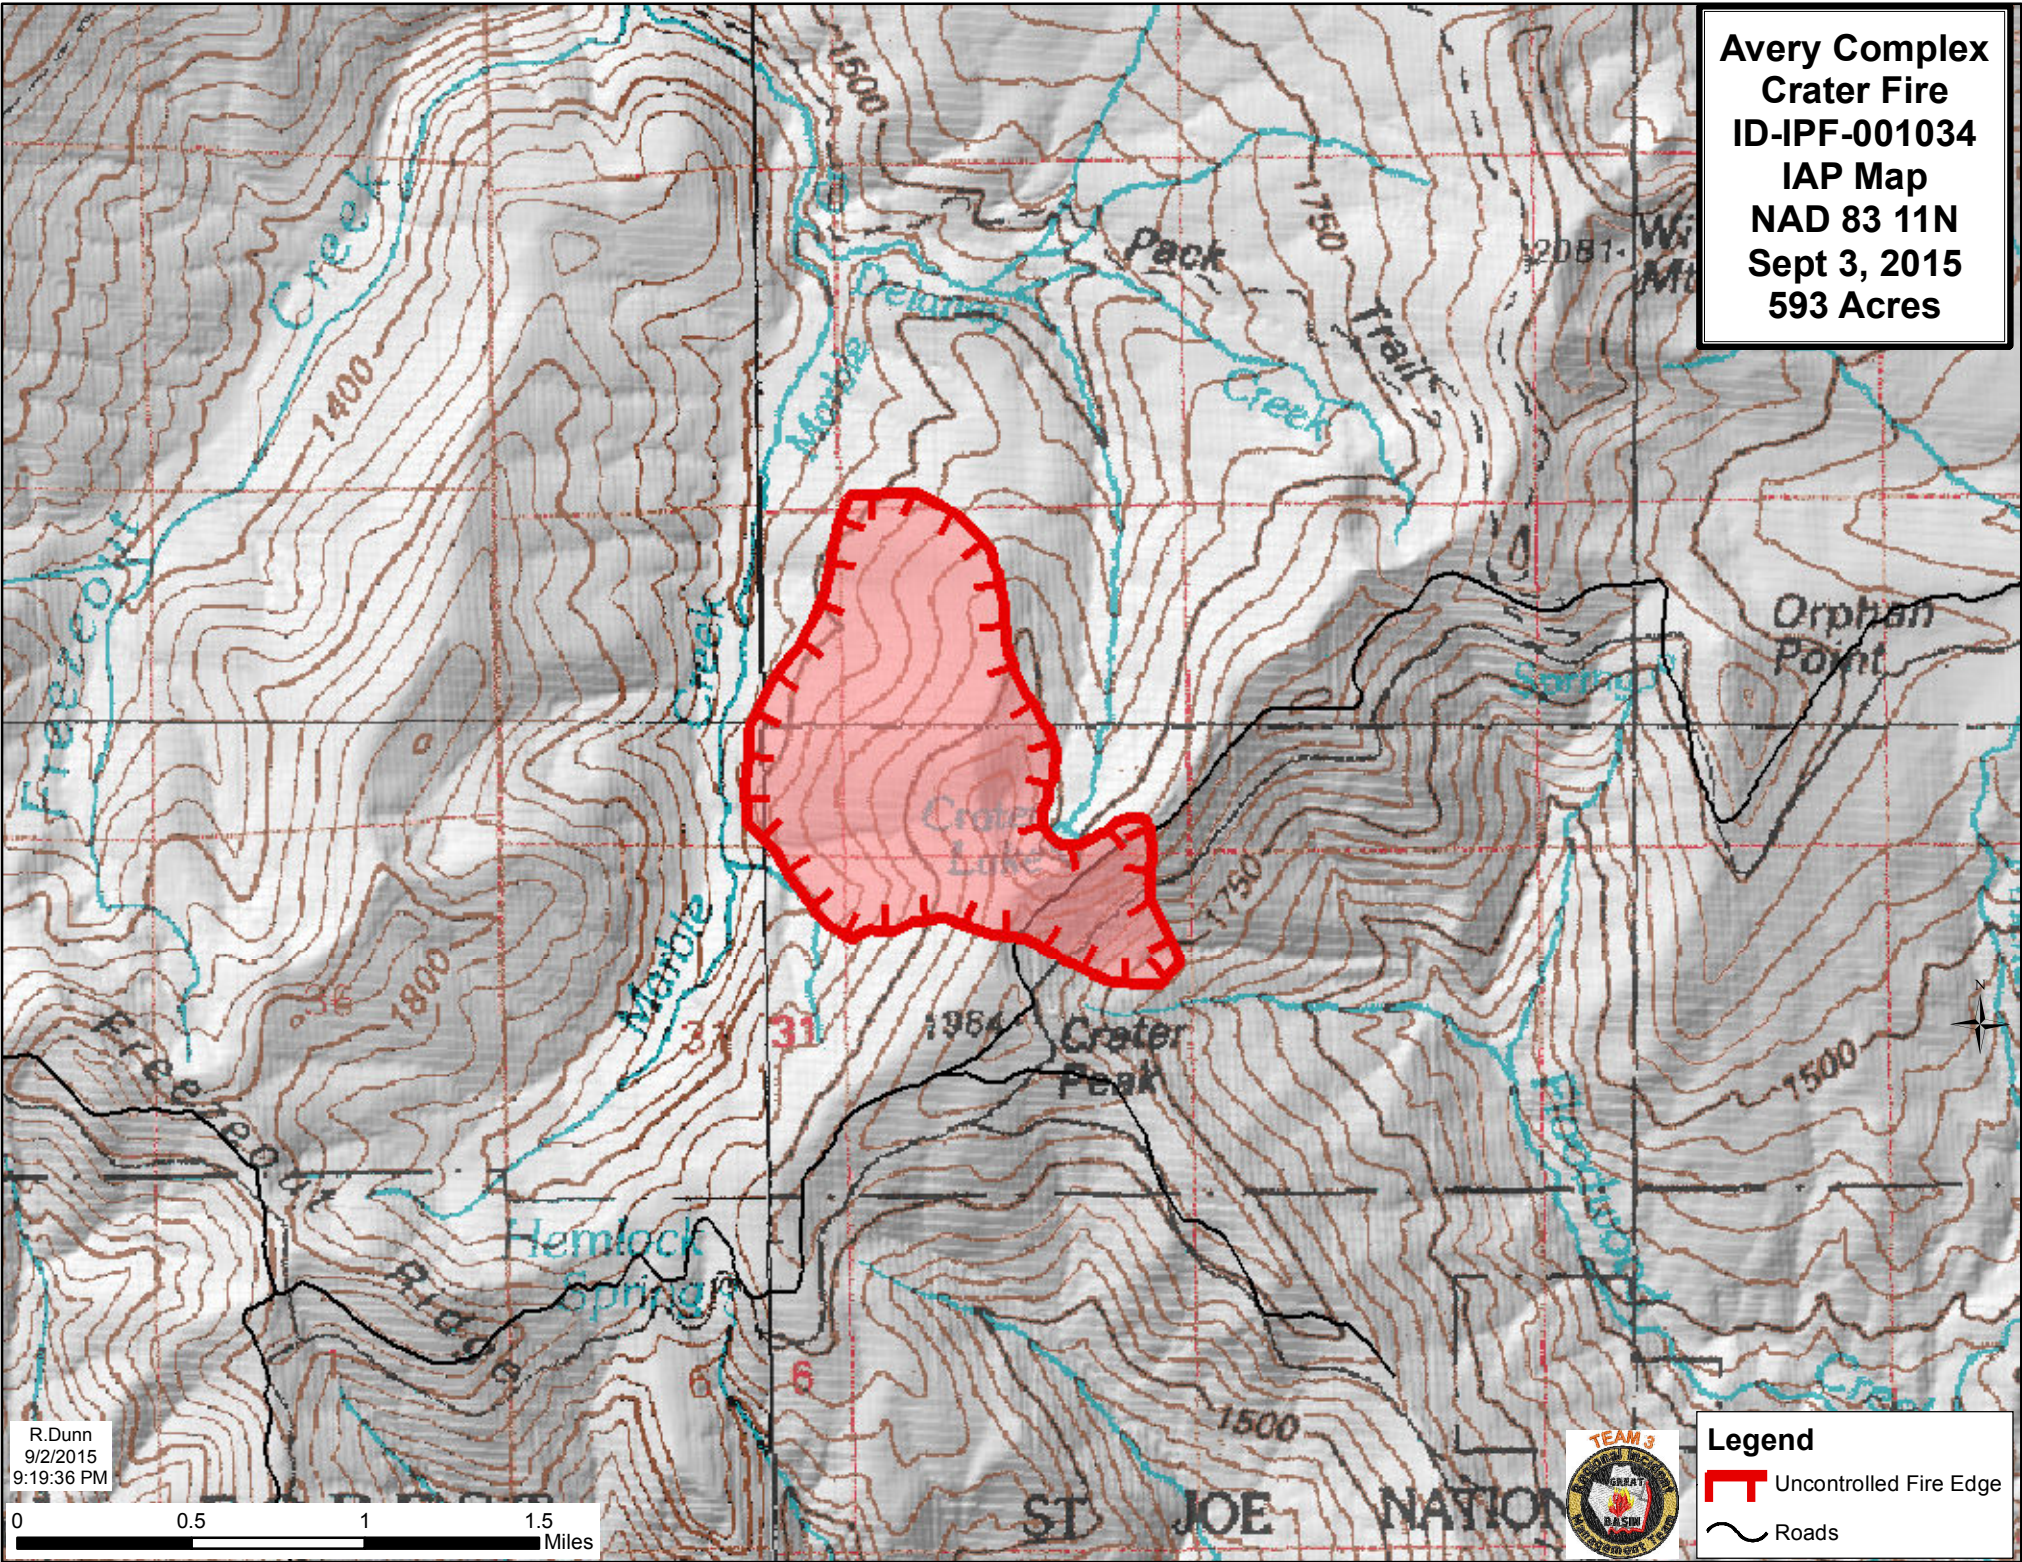

**Avery Complex
Crater Fire
ID-IPF-001034
IAP Map
NAD 83 11N
Sept 3, 2015
593 Acres**

R.Dunn
9/2/2015
9:19:36 PM

0 0.5 1 1.5
Miles

Legend

-  Uncontrolled Fire Edge
-  Roads