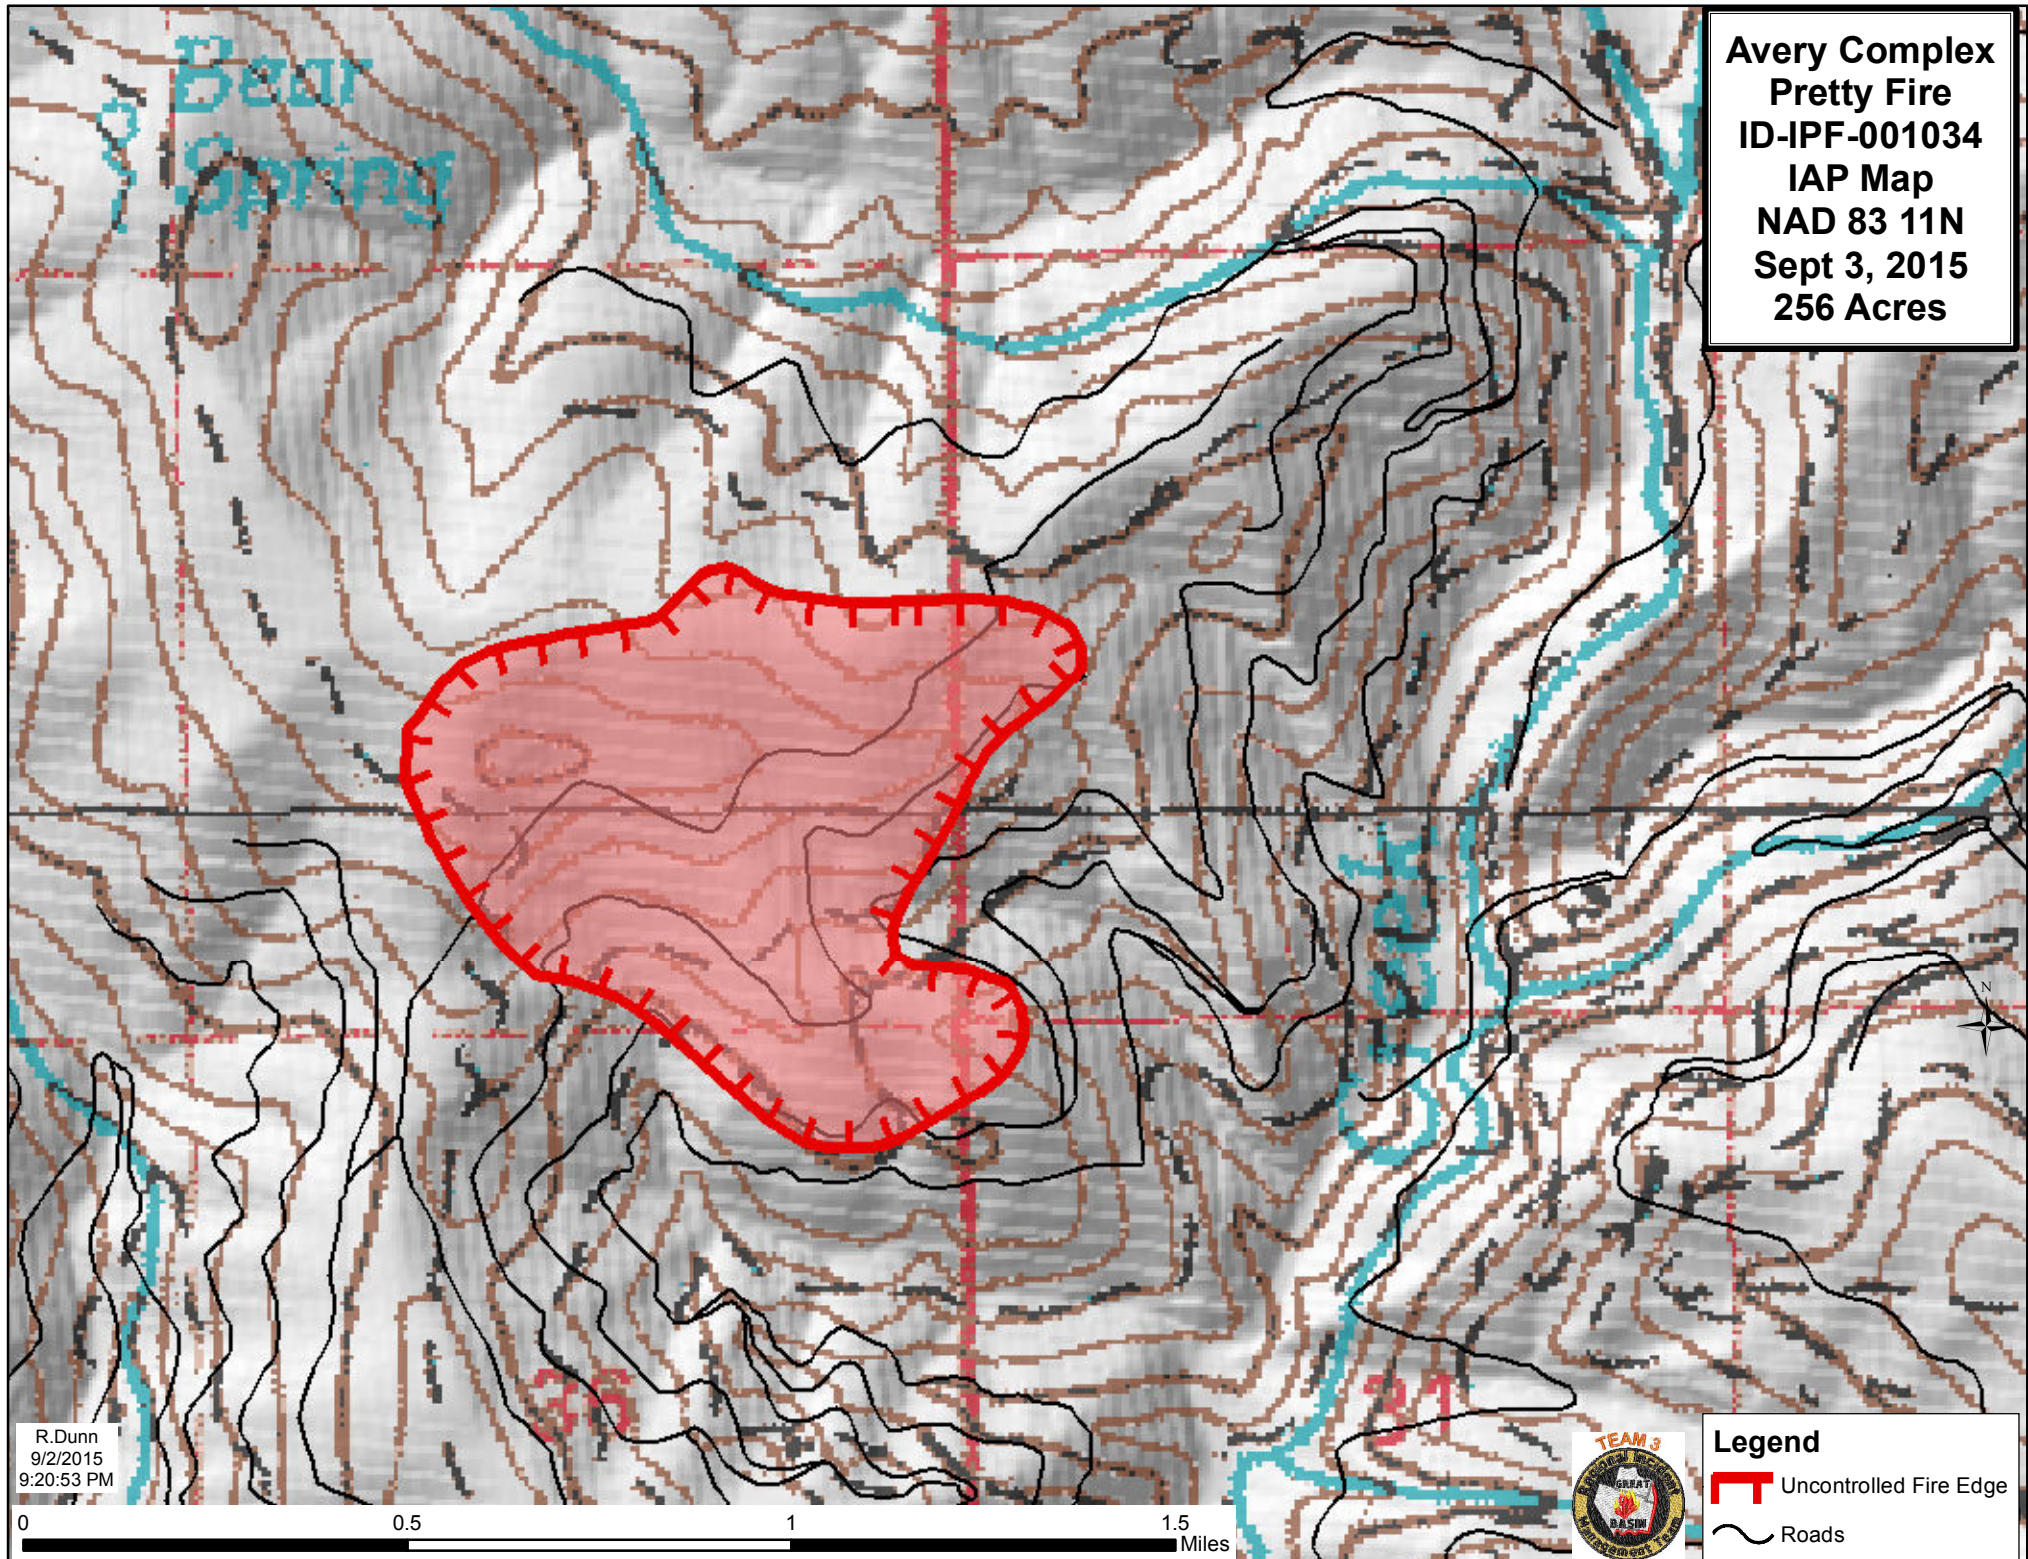

Avery Complex
Pretty Fire
ID-IPF-001034
IAP Map
NAD 83 11N
Sept 3, 2015
256 Acres

Bear Spring

R.Dunn
9/2/2015
9:20:53 PM

Legend

-  Uncontrolled Fire Edge
-  Roads