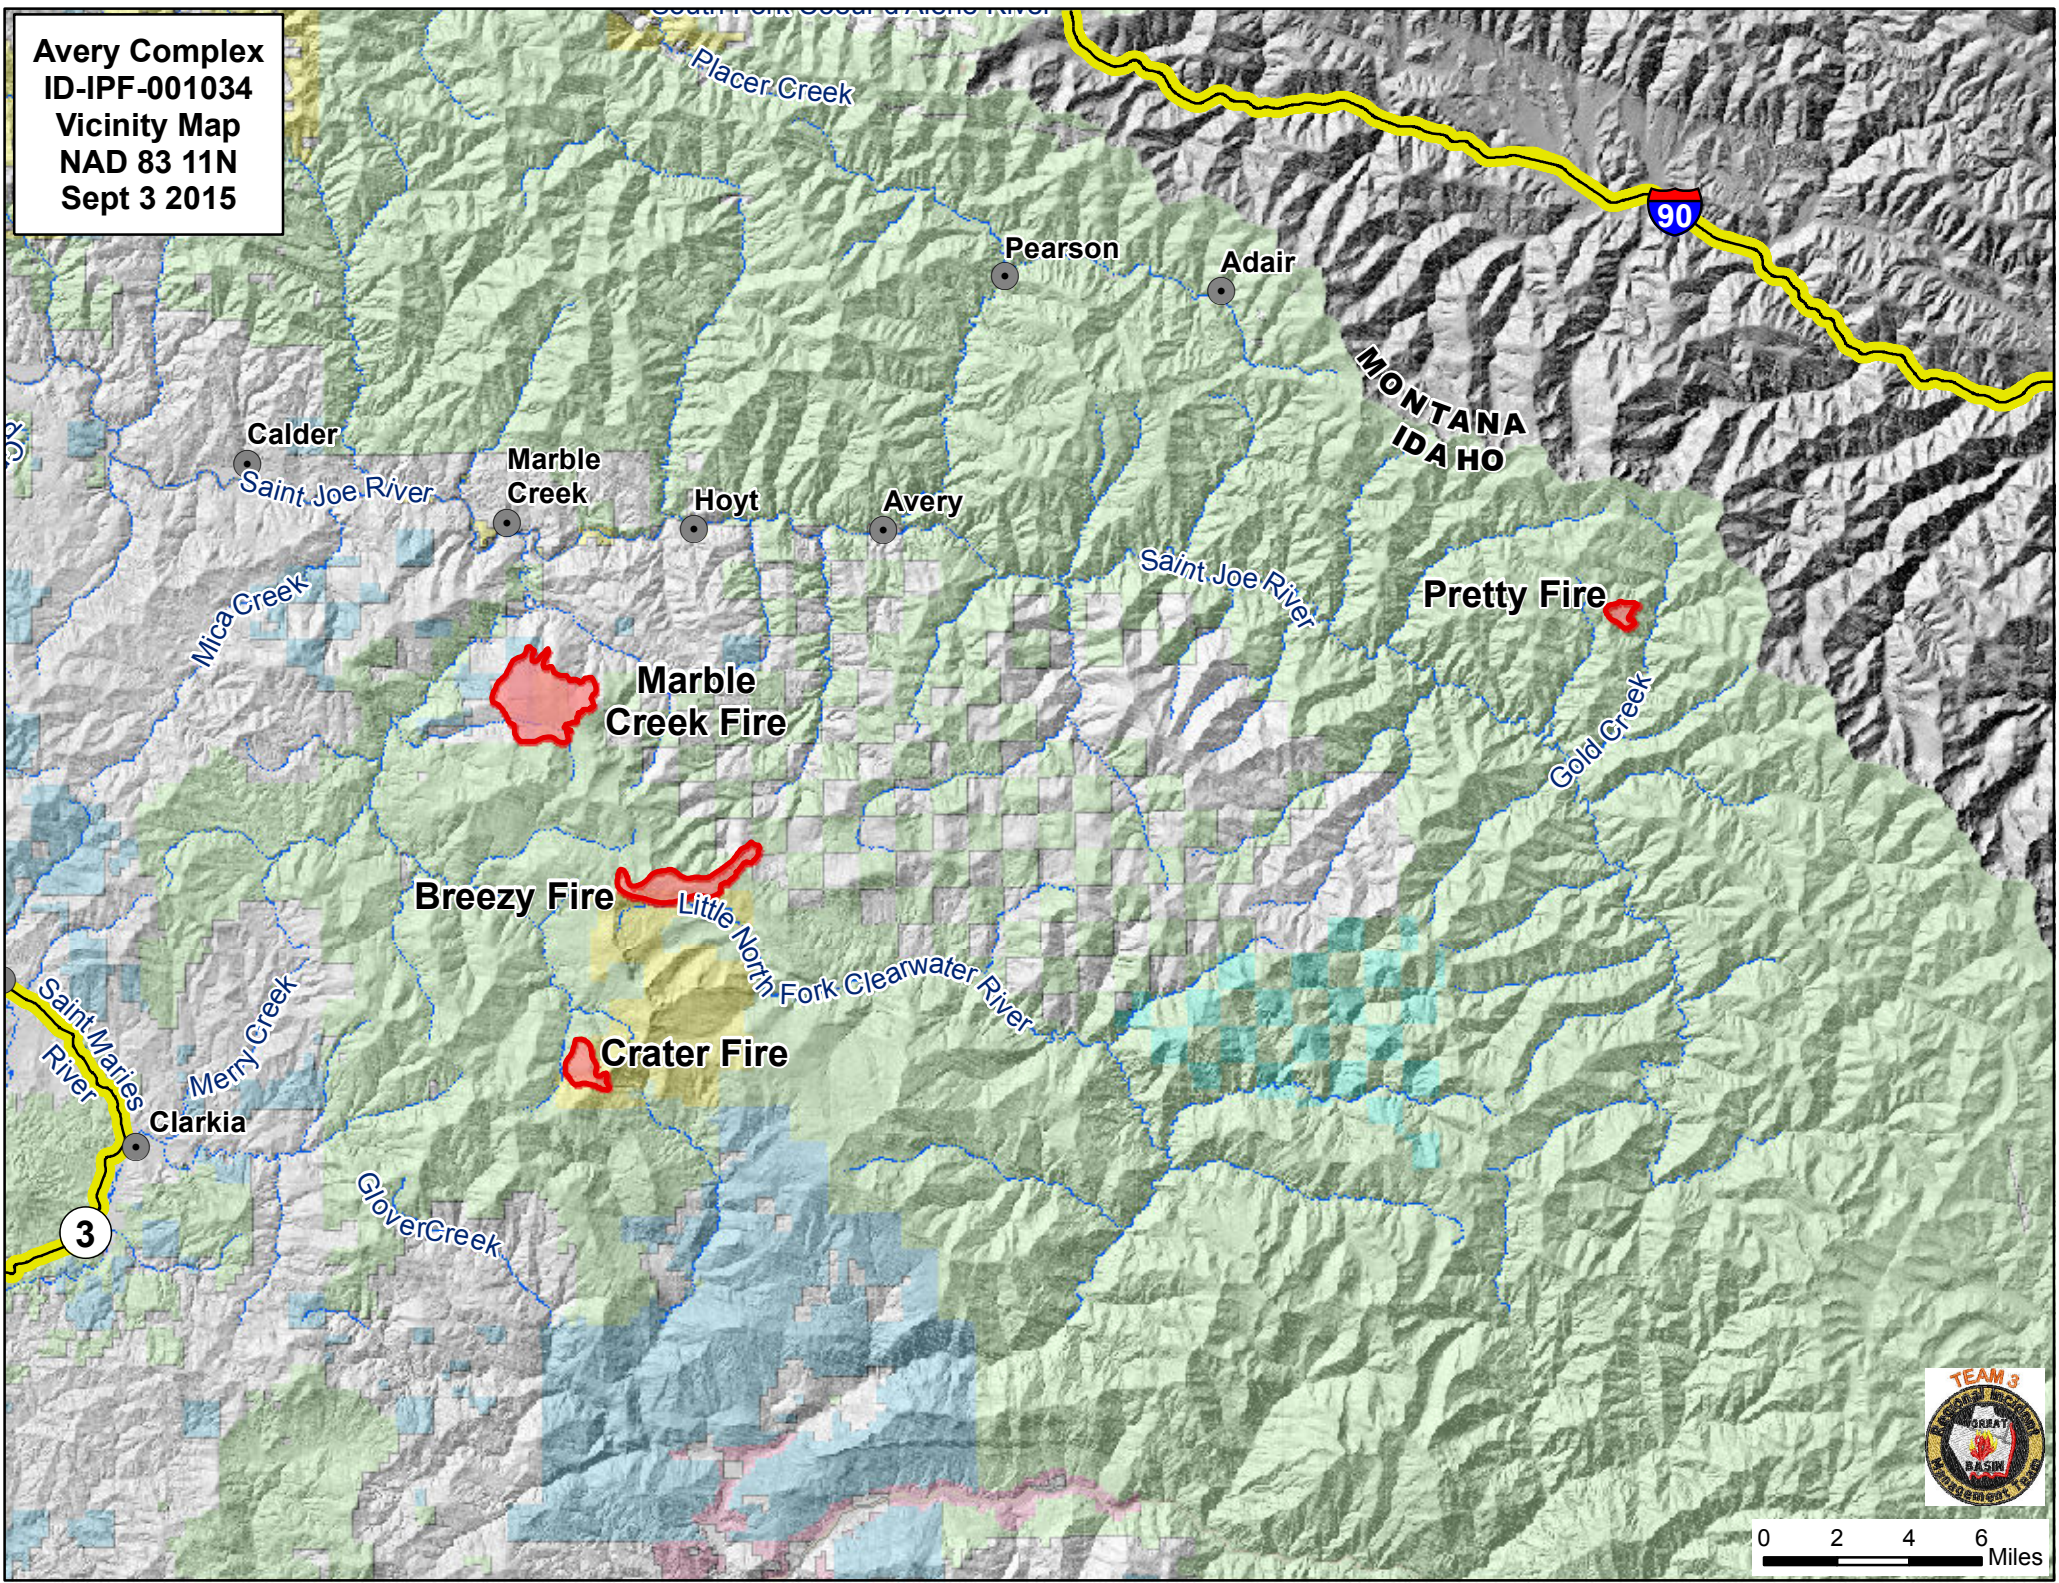

Avery Complex  
ID-IPF-001034  
Vicinity Map  
NAD 83 11N  
Sept 3 2015

0 2 4 6 Miles