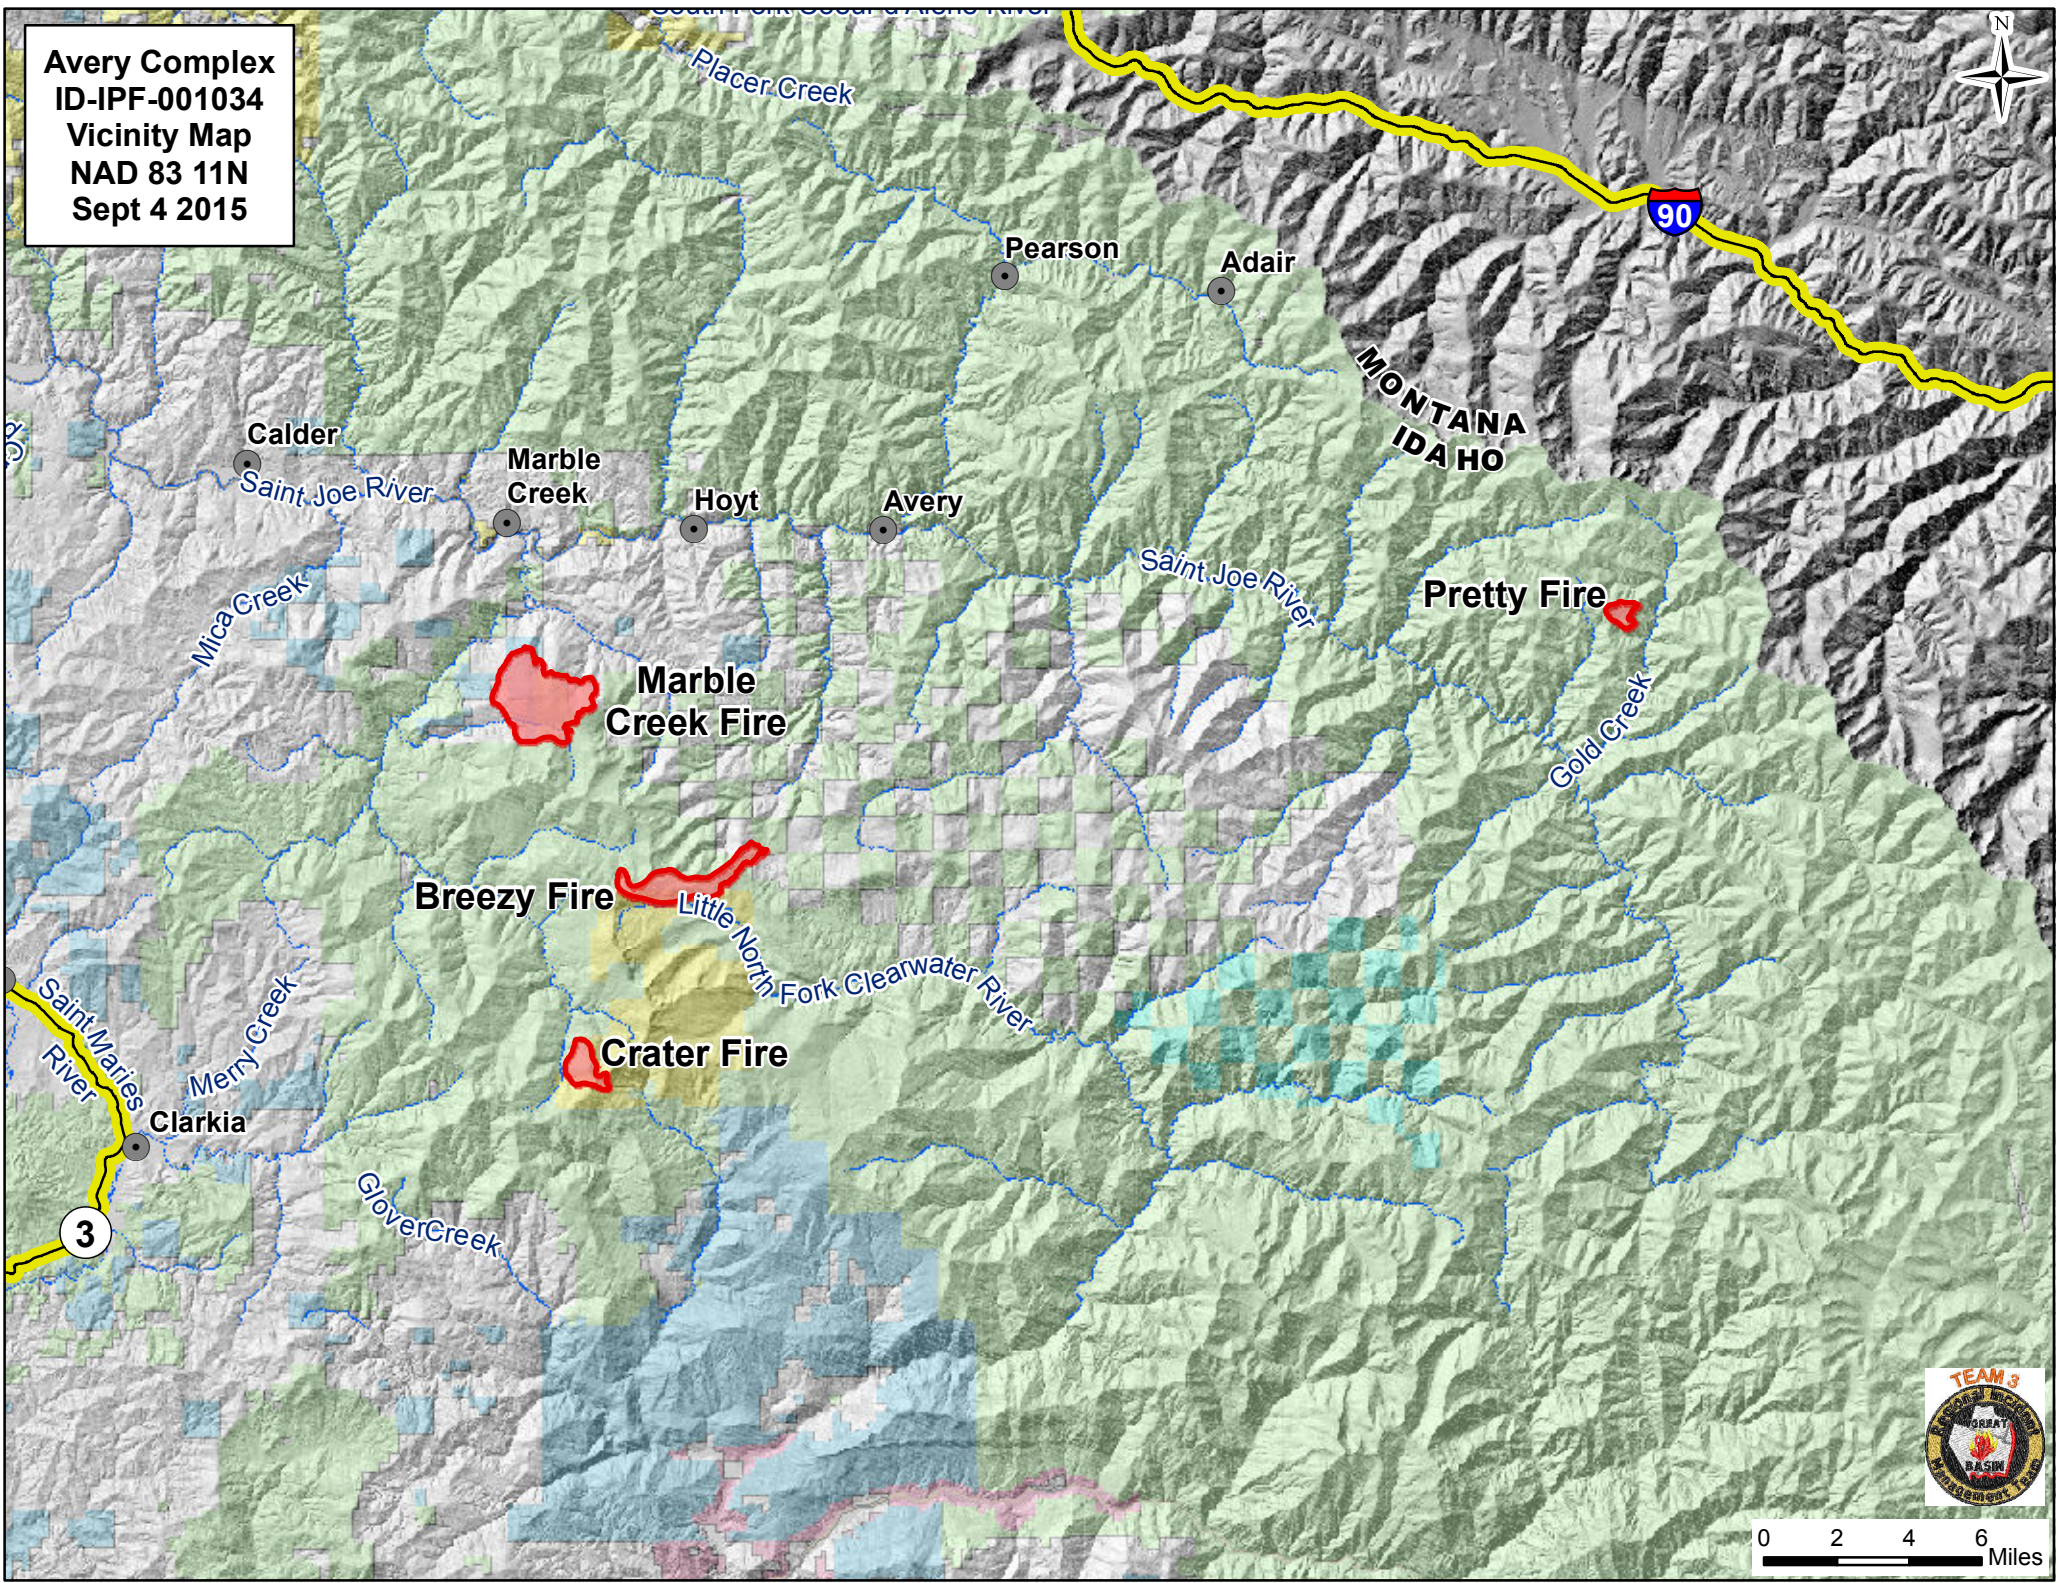

Avery Complex  
ID-IPF-001034  
Vicinity Map  
NAD 83 11N  
Sept 4 2015

0 2 4 6 Miles