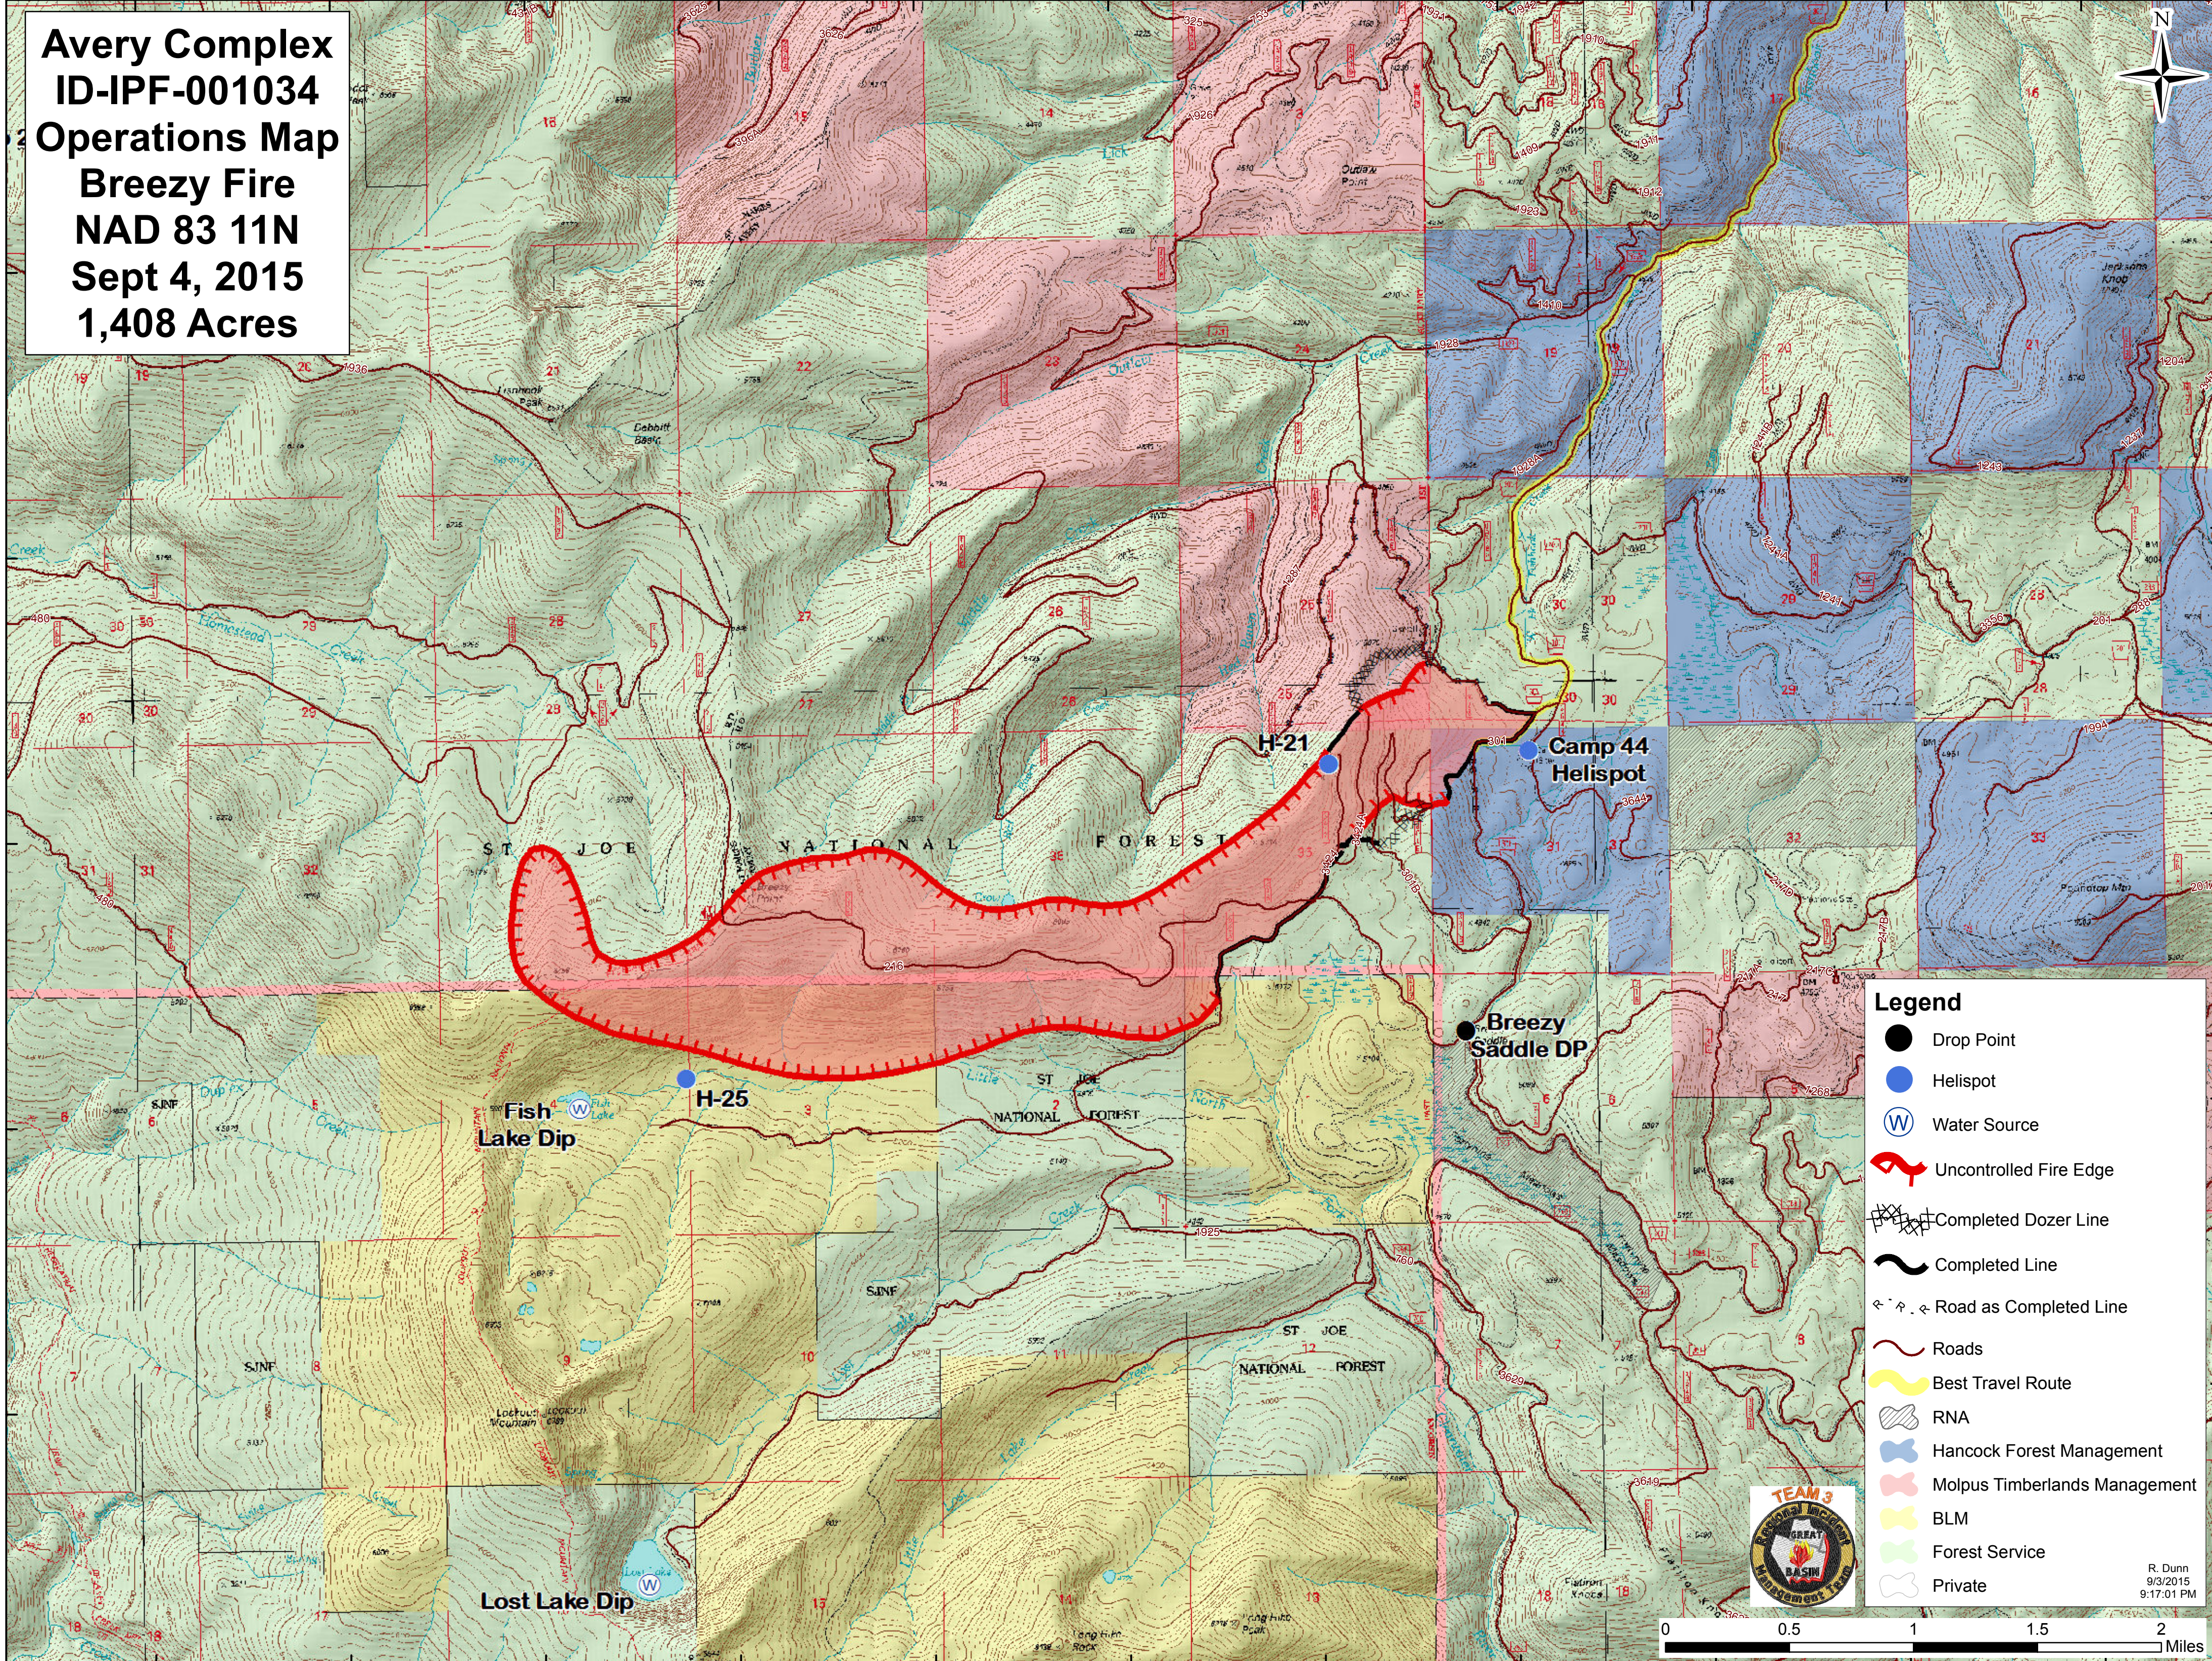

**Avery Complex
ID-IPF-001034
Operations Map
Breezy Fire
NAD 83 11N
Sept 4, 2015
1,408 Acres**

Legend

- Drop Point
- Helispot
- ⊕ Water Source
- 🔴 Uncontrolled Fire Edge
- ▣ Completed Dozer Line
- ⤵ Completed Line
- ↔ Road as Completed Line
- 🛣 Roads
- 🛤 Best Travel Route
- 🌲 RNA
- 🌲 Hancock Forest Management
- 🌲 Molpus Timberlands Management
- 🌲 BLM
- 🌲 Forest Service
- 🌲 Private