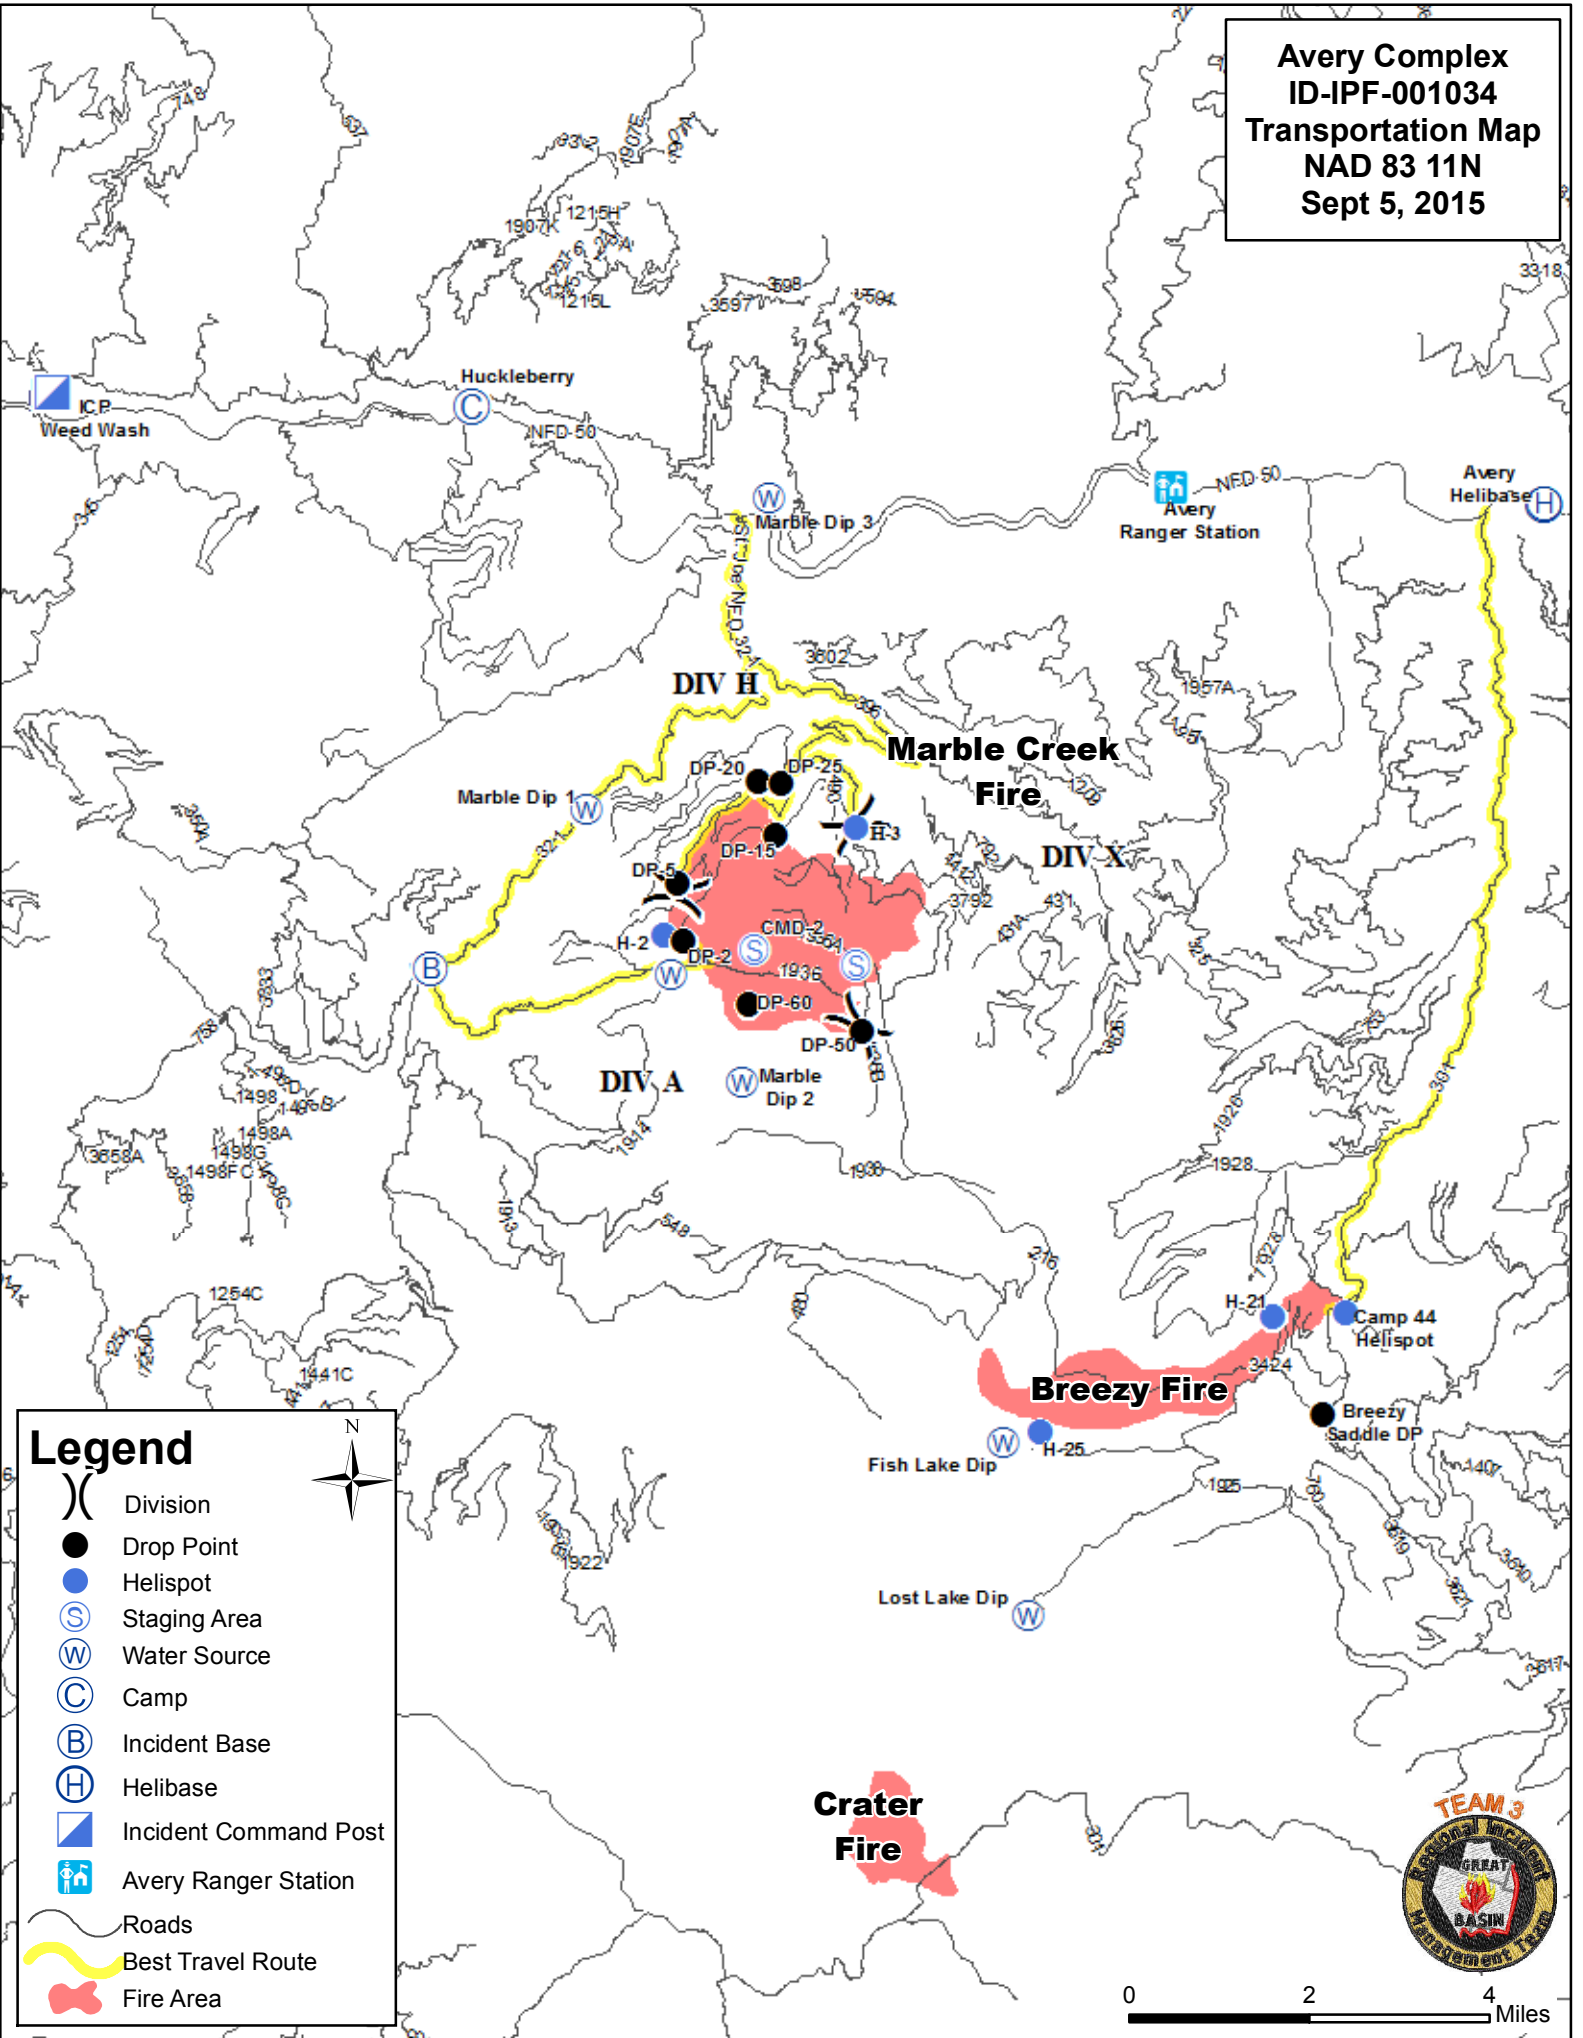

**Avery Complex
ID-IPF-001034
Transportation Map
NAD 83 11N
Sept 5, 2015**

Legend

- () Division
- Drop Point
- Helispot
- ⊙ Staging Area
- ⊙ Water Source
- ⊙ Camp
- ⊙ Incident Base
- ⊙ Helibase
- ▣ Incident Command Post
- Ⓜ Avery Ranger Station
- Roads
- Best Travel Route
- 🔥 Fire Area