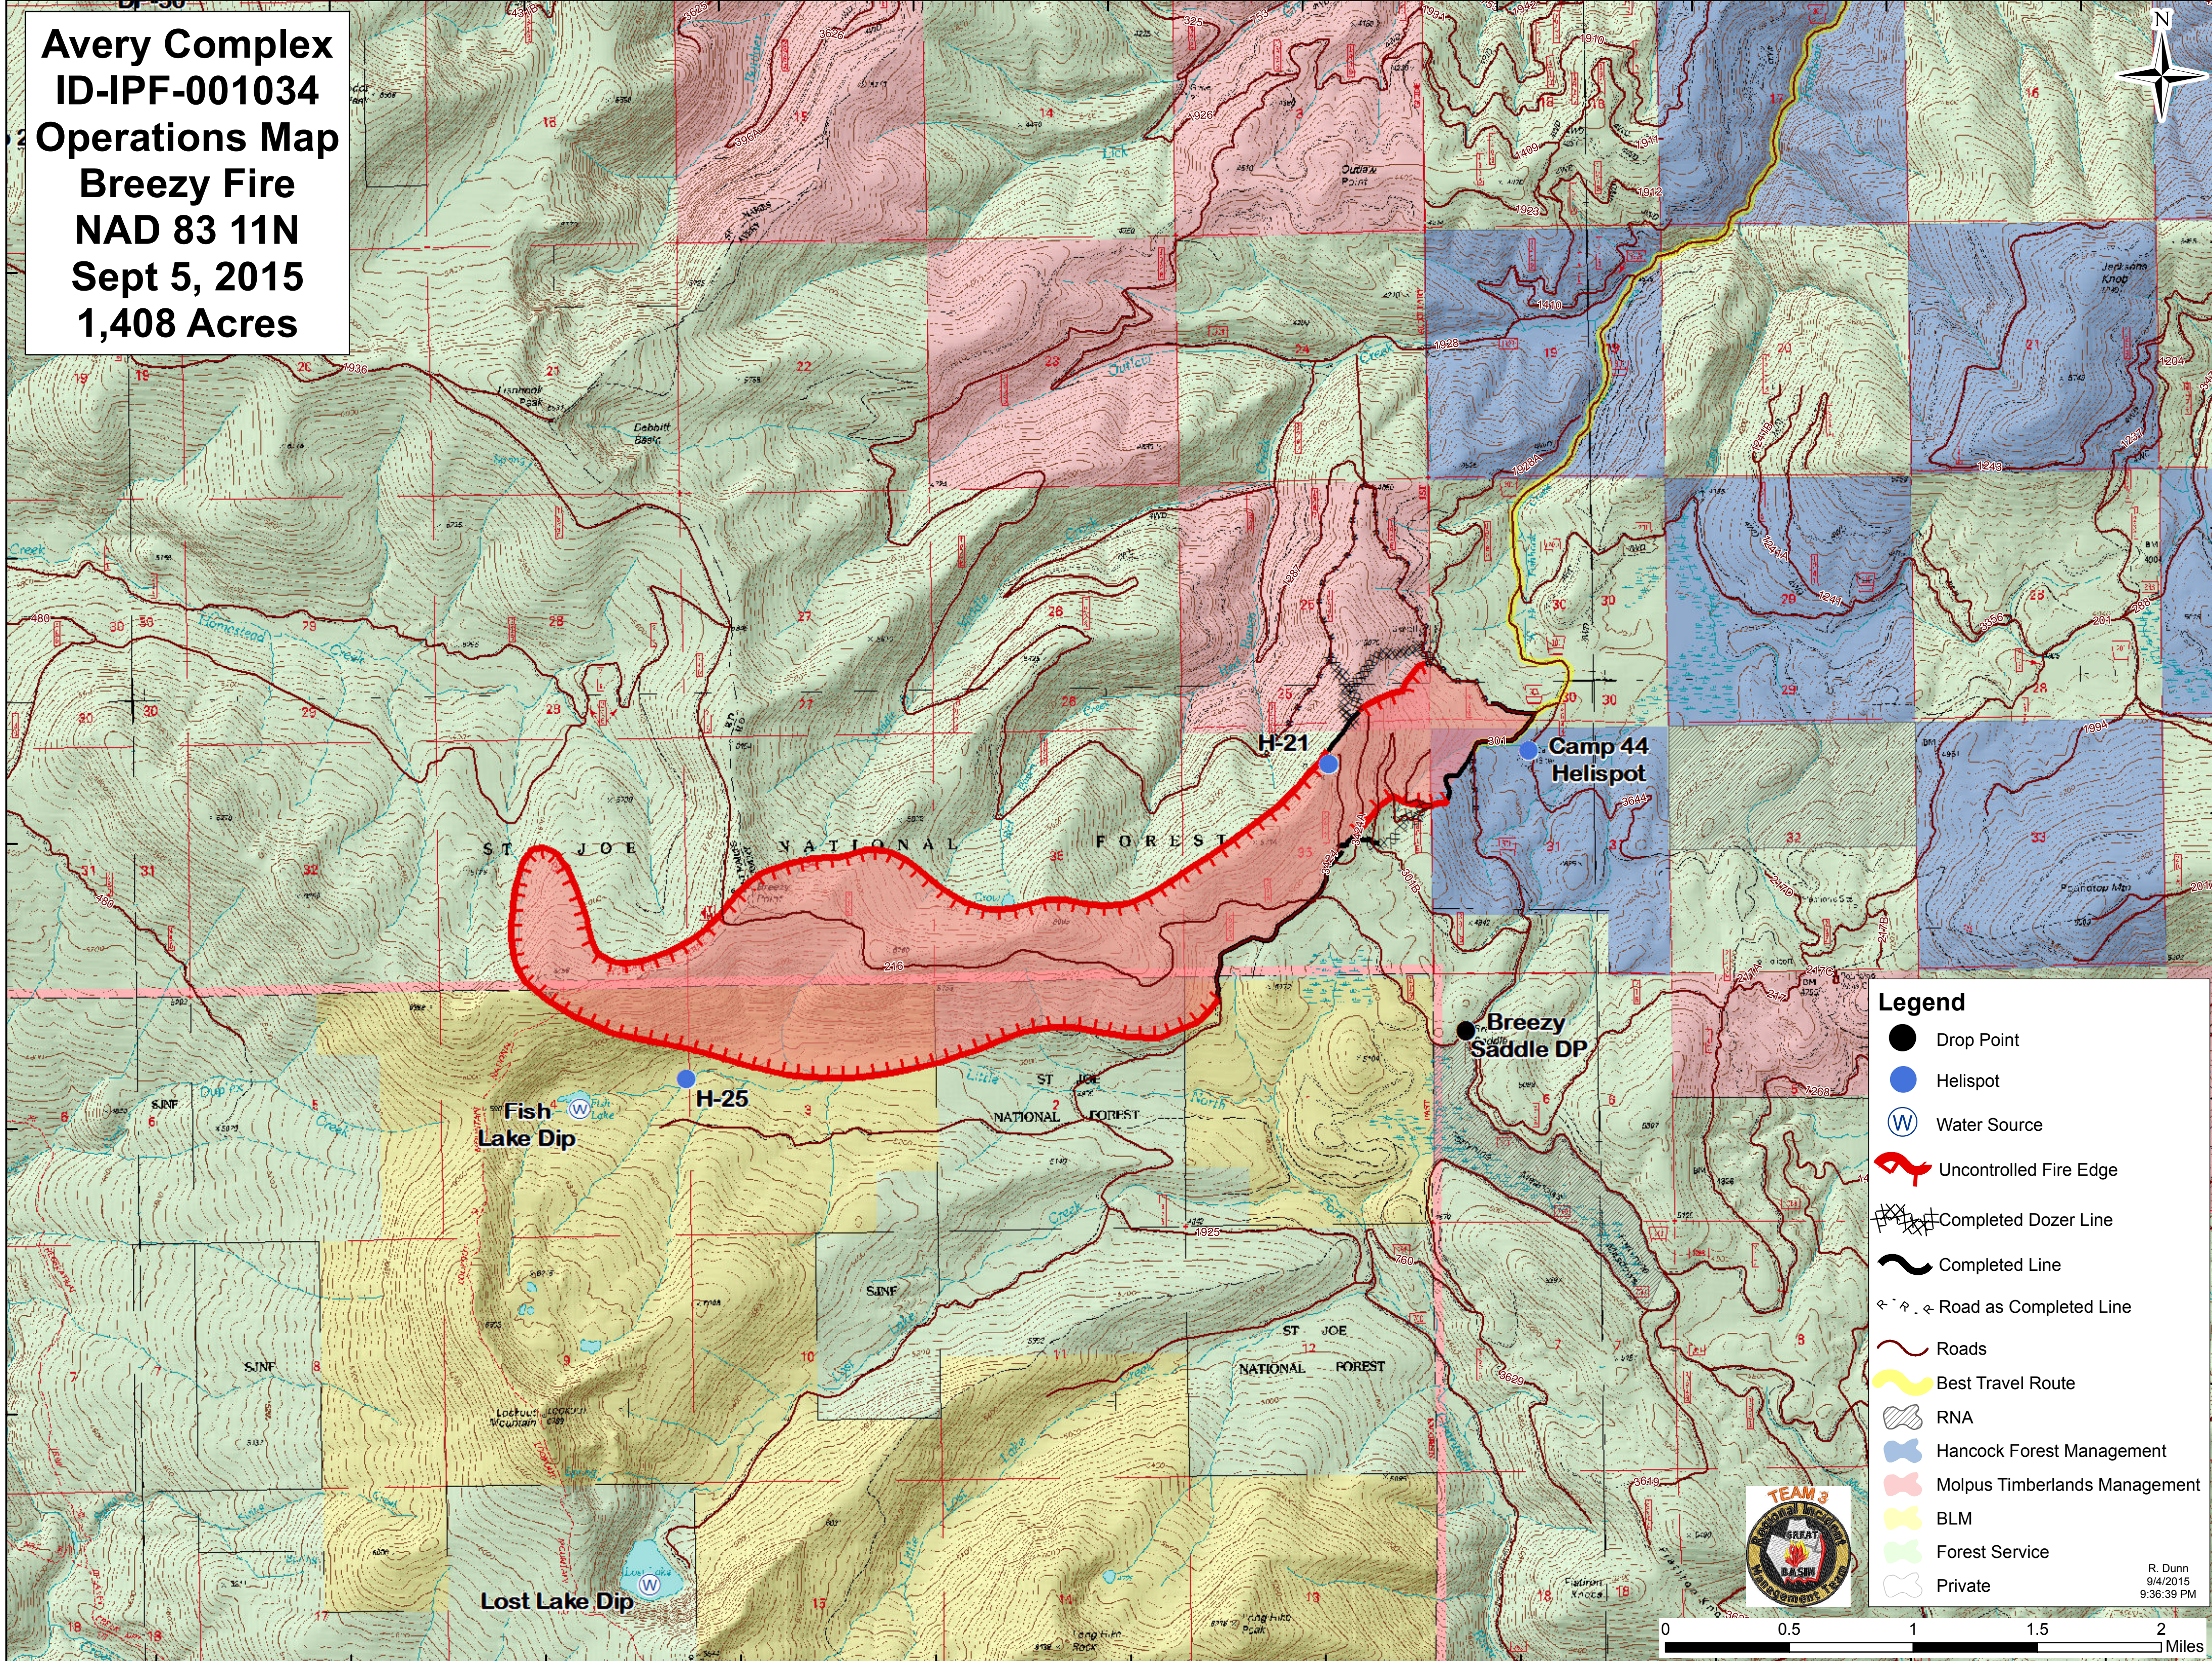

Avery Complex
ID-IPF-001034
Operations Map
Breezy Fire
NAD 83 11N
Sept 5, 2015
1,408 Acres

- Legend**
- Drop Point
 - Helispot
 - Ⓜ Water Source
 - 🔴 Uncontrolled Fire Edge
 - ⊞ Completed Dozer Line
 - ⤵ Completed Line
 - ⤵ Road as Completed Line
 - 🛣 Roads
 - 🛣 Best Travel Route
 - 🛣 RNA
 - 🛣 Hancock Forest Management
 - 🛣 Molpus Timberlands Management
 - 🛣 BLM
 - 🛣 Forest Service
 - 🛣 Private

R. Dunn
 9/4/2015
 9:36:39 PM