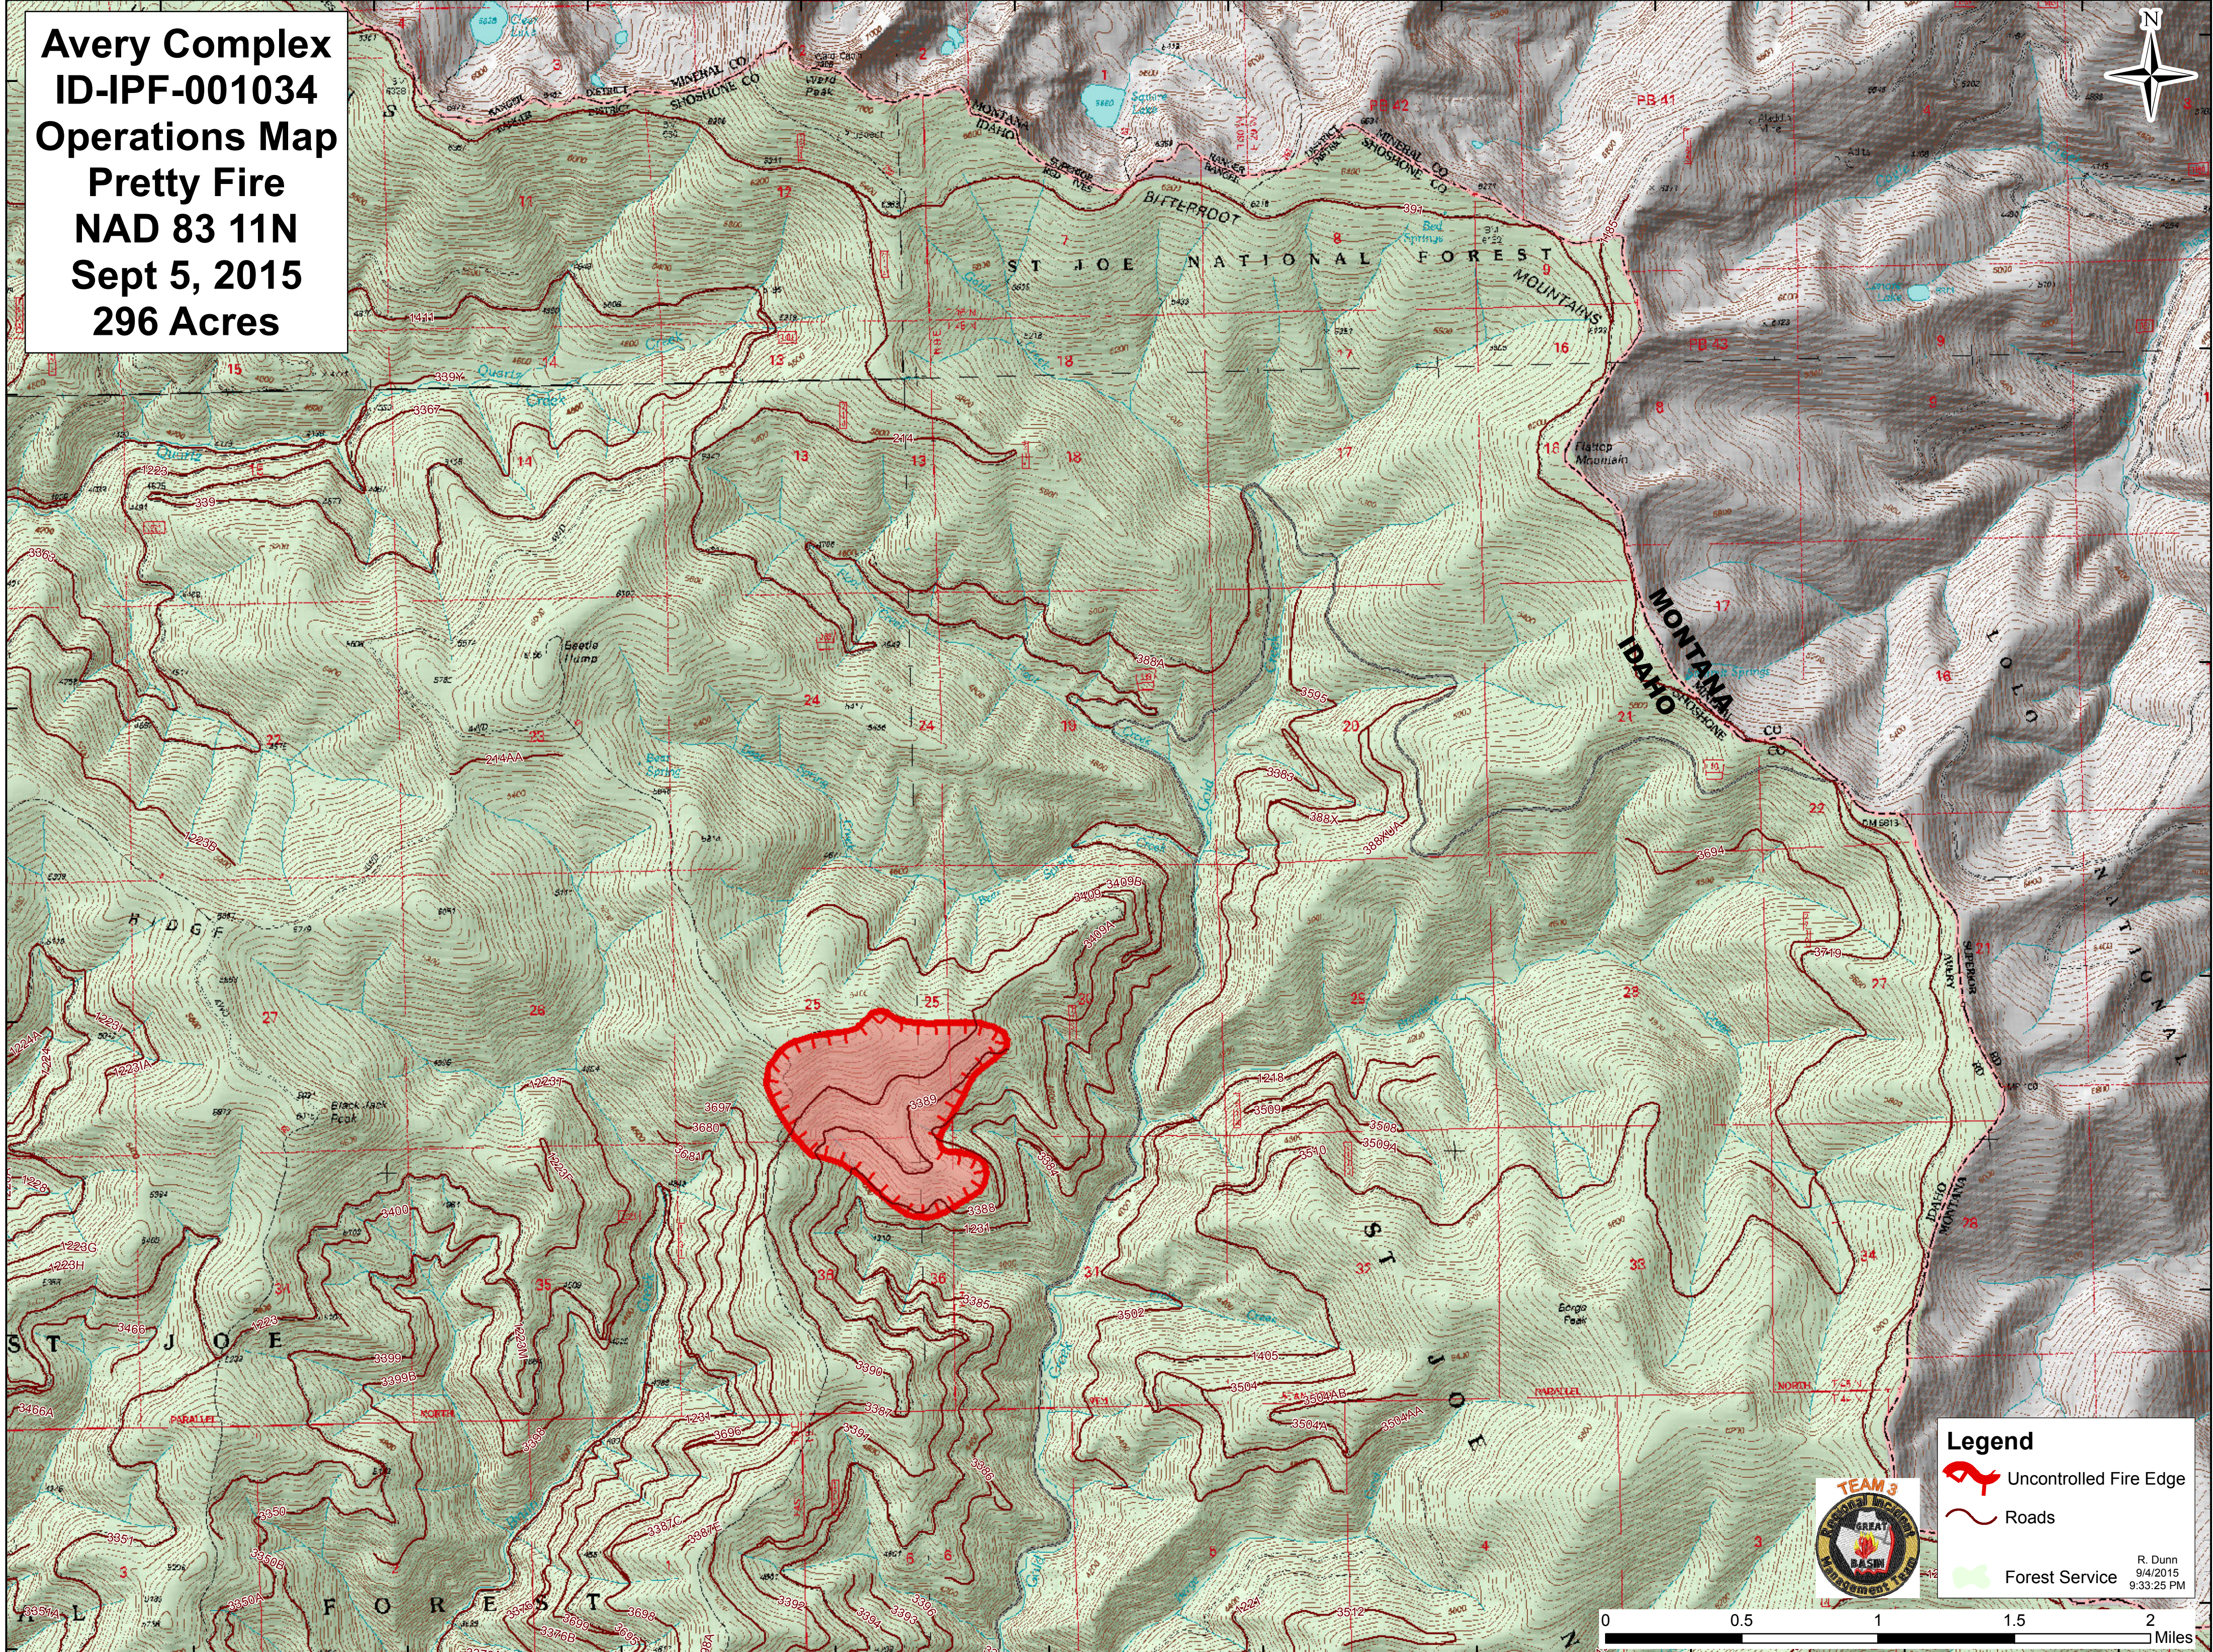

Avery Complex
ID-IPF-001034
Operations Map
Pretty Fire
NAD 83 11N
Sept 5, 2015
296 Acres

Legend

- Uncontrolled Fire Edge
- Roads
- Forest Service

R. Dunn
9/4/2015
9:33:25 PM