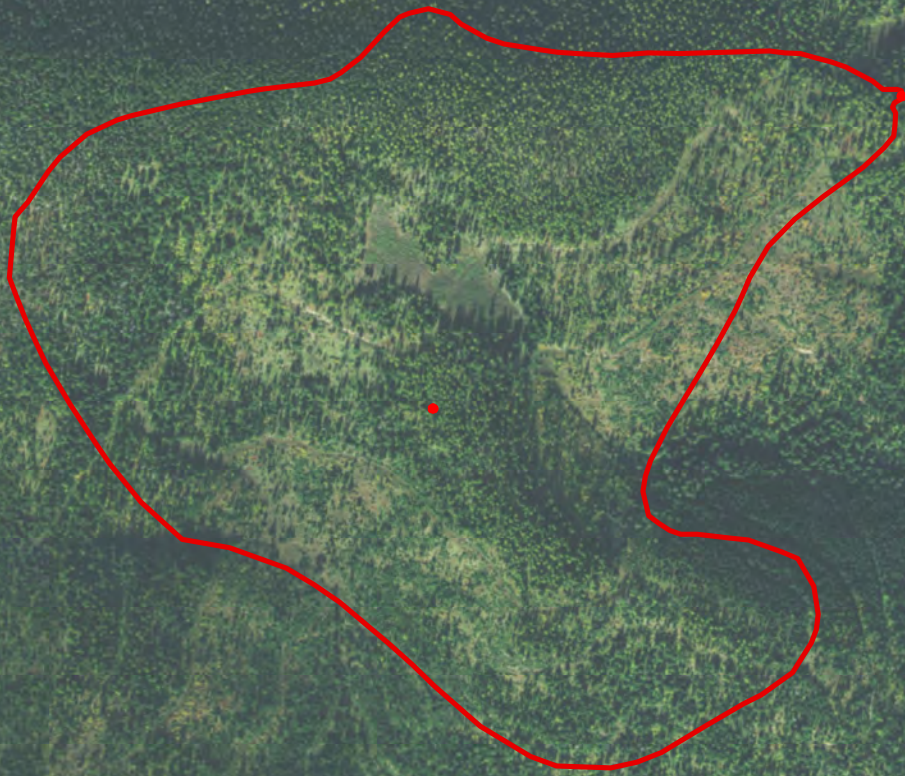

Avery Complex Fire
ID-IPF-001034
Heat Acres: 5,064
Infrared Interpretation
Imagery Date:
09/08/2015 2121 Hrs

Pretty

 Heat Perimeter
 Isolated Heat Sources
NAD 1983 UTM Zone 11N

IRIN: K Felker
Map produced:
9/8/2015 2208 hrs