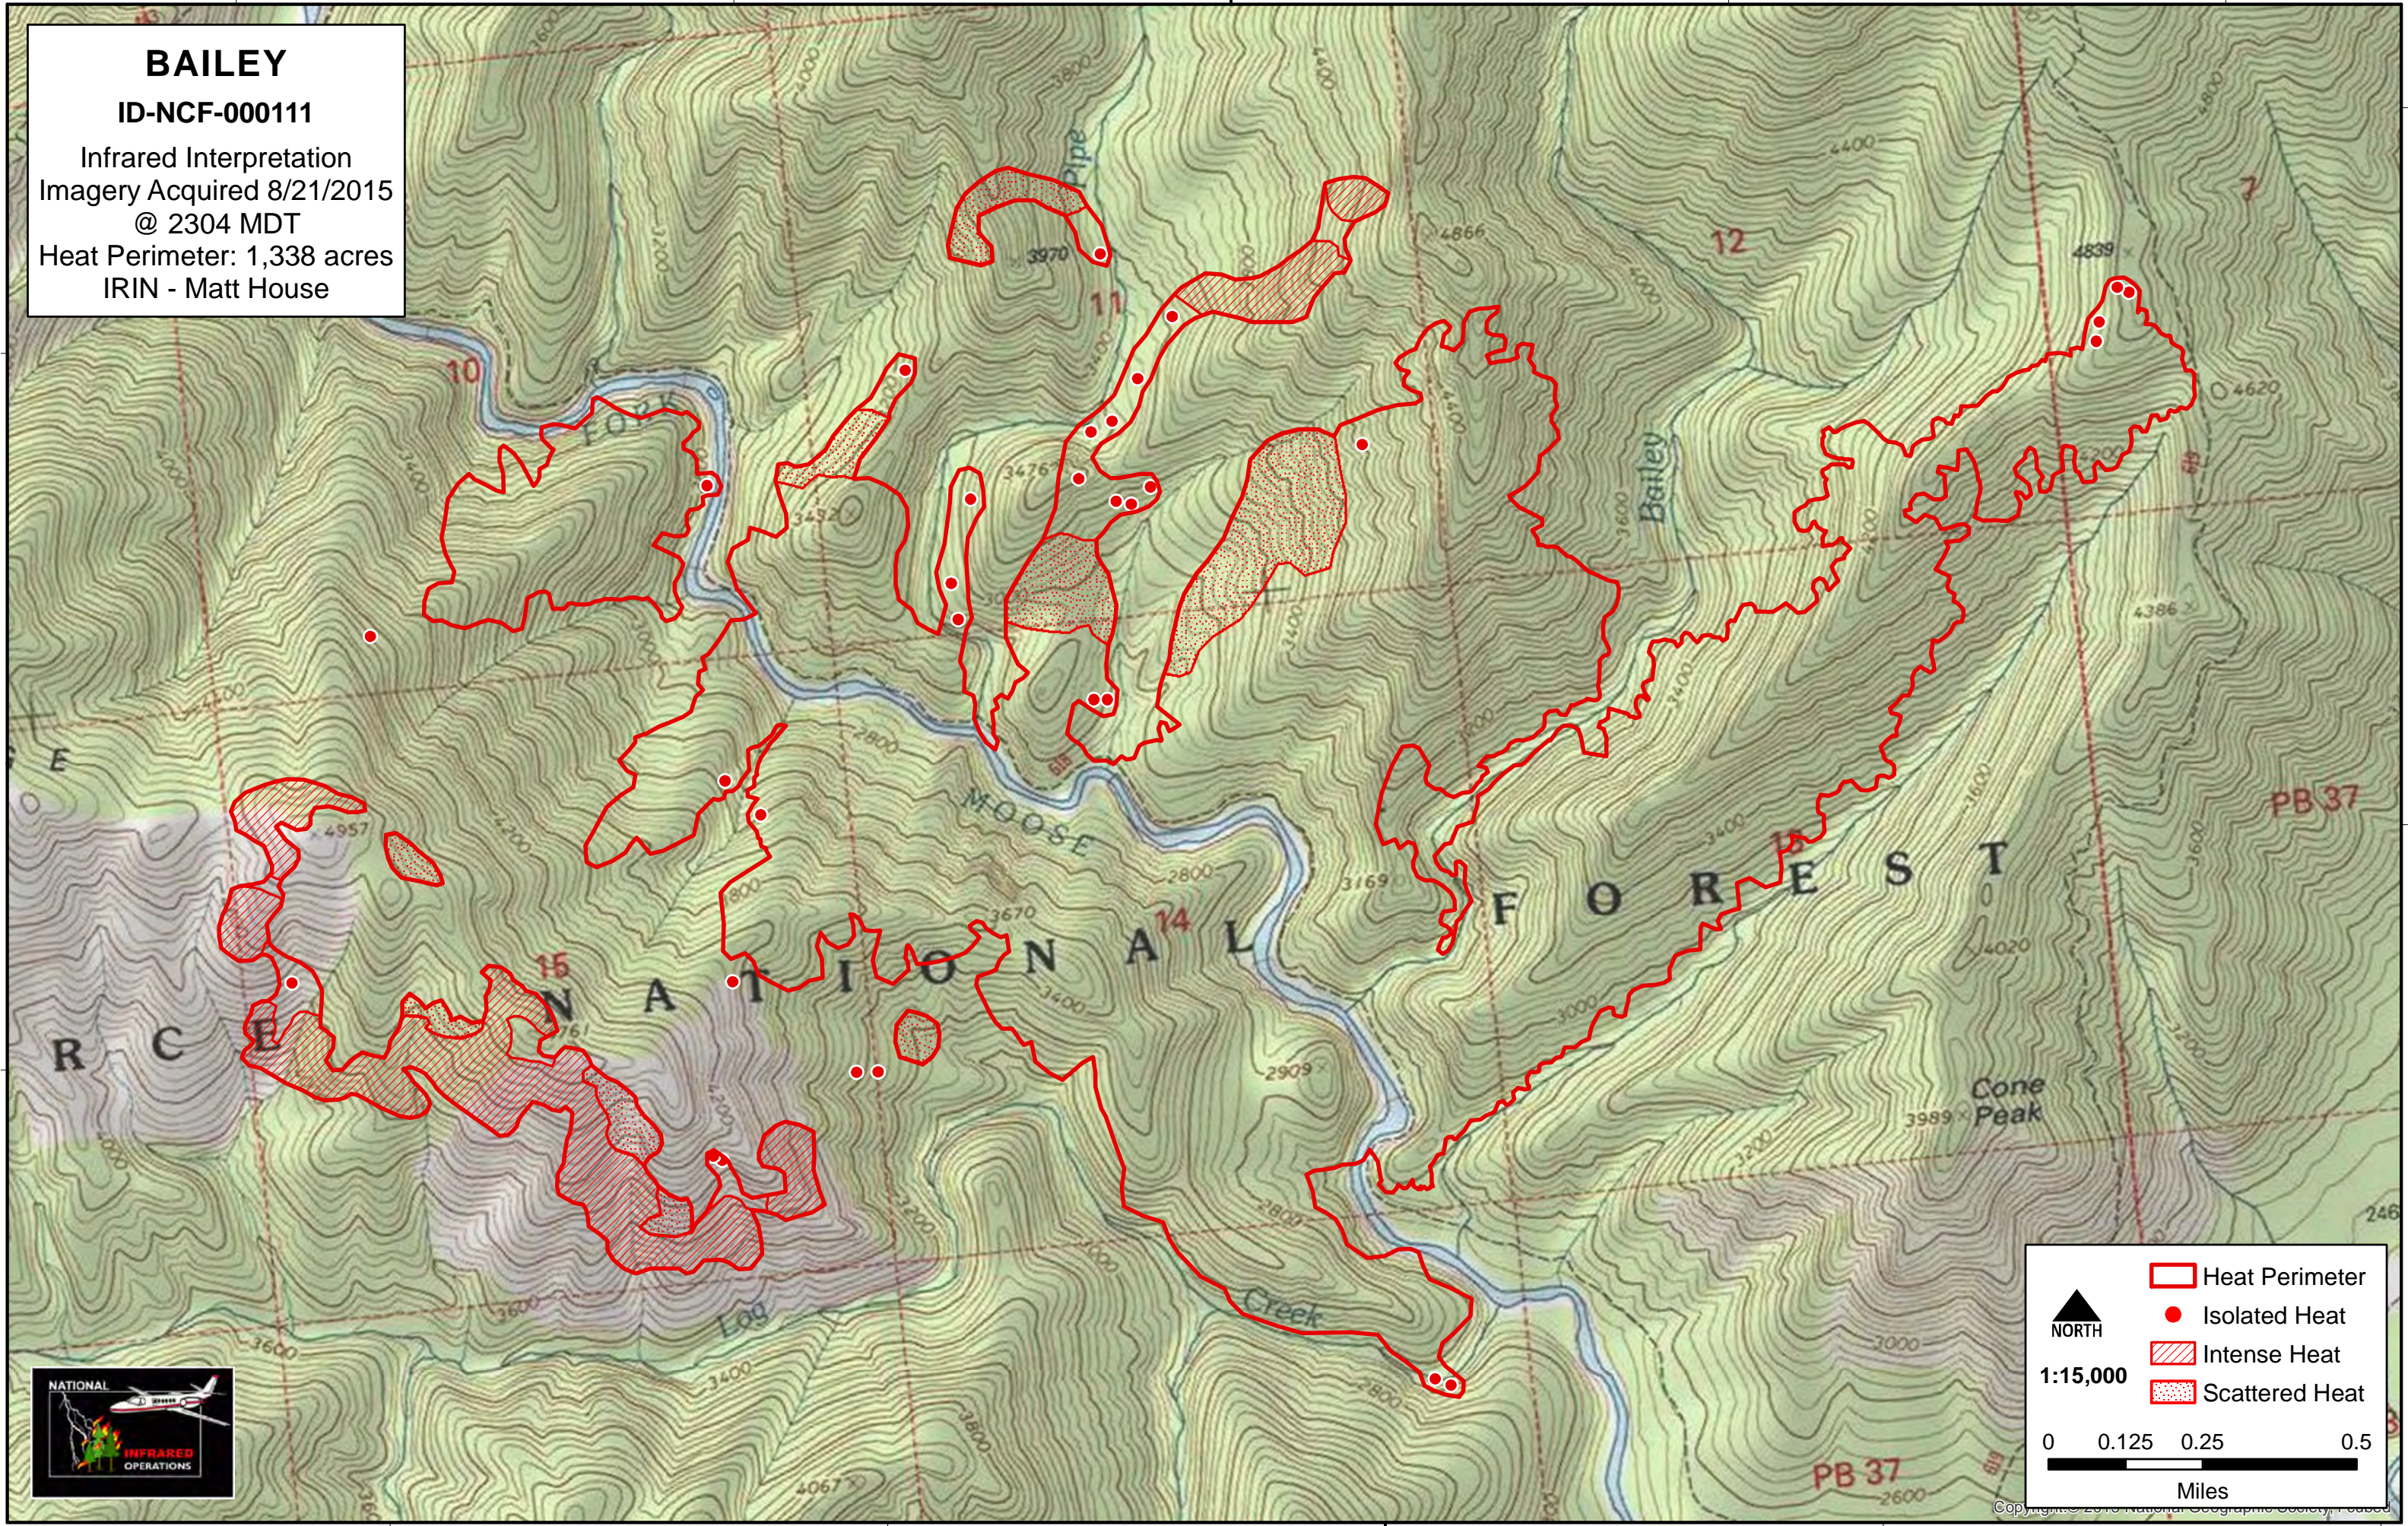

BAILEY
ID-NCF-000111
 Infrared Interpretation
 Imagery Acquired 8/21/2015
 @ 2304 MDT
 Heat Perimeter: 1,338 acres
 IRIN - Matt House

1:15,000

0 0.125 0.25 0.5
Miles

- Heat Perimeter
- Isolated Heat
- Intense Heat
- Scattered Heat