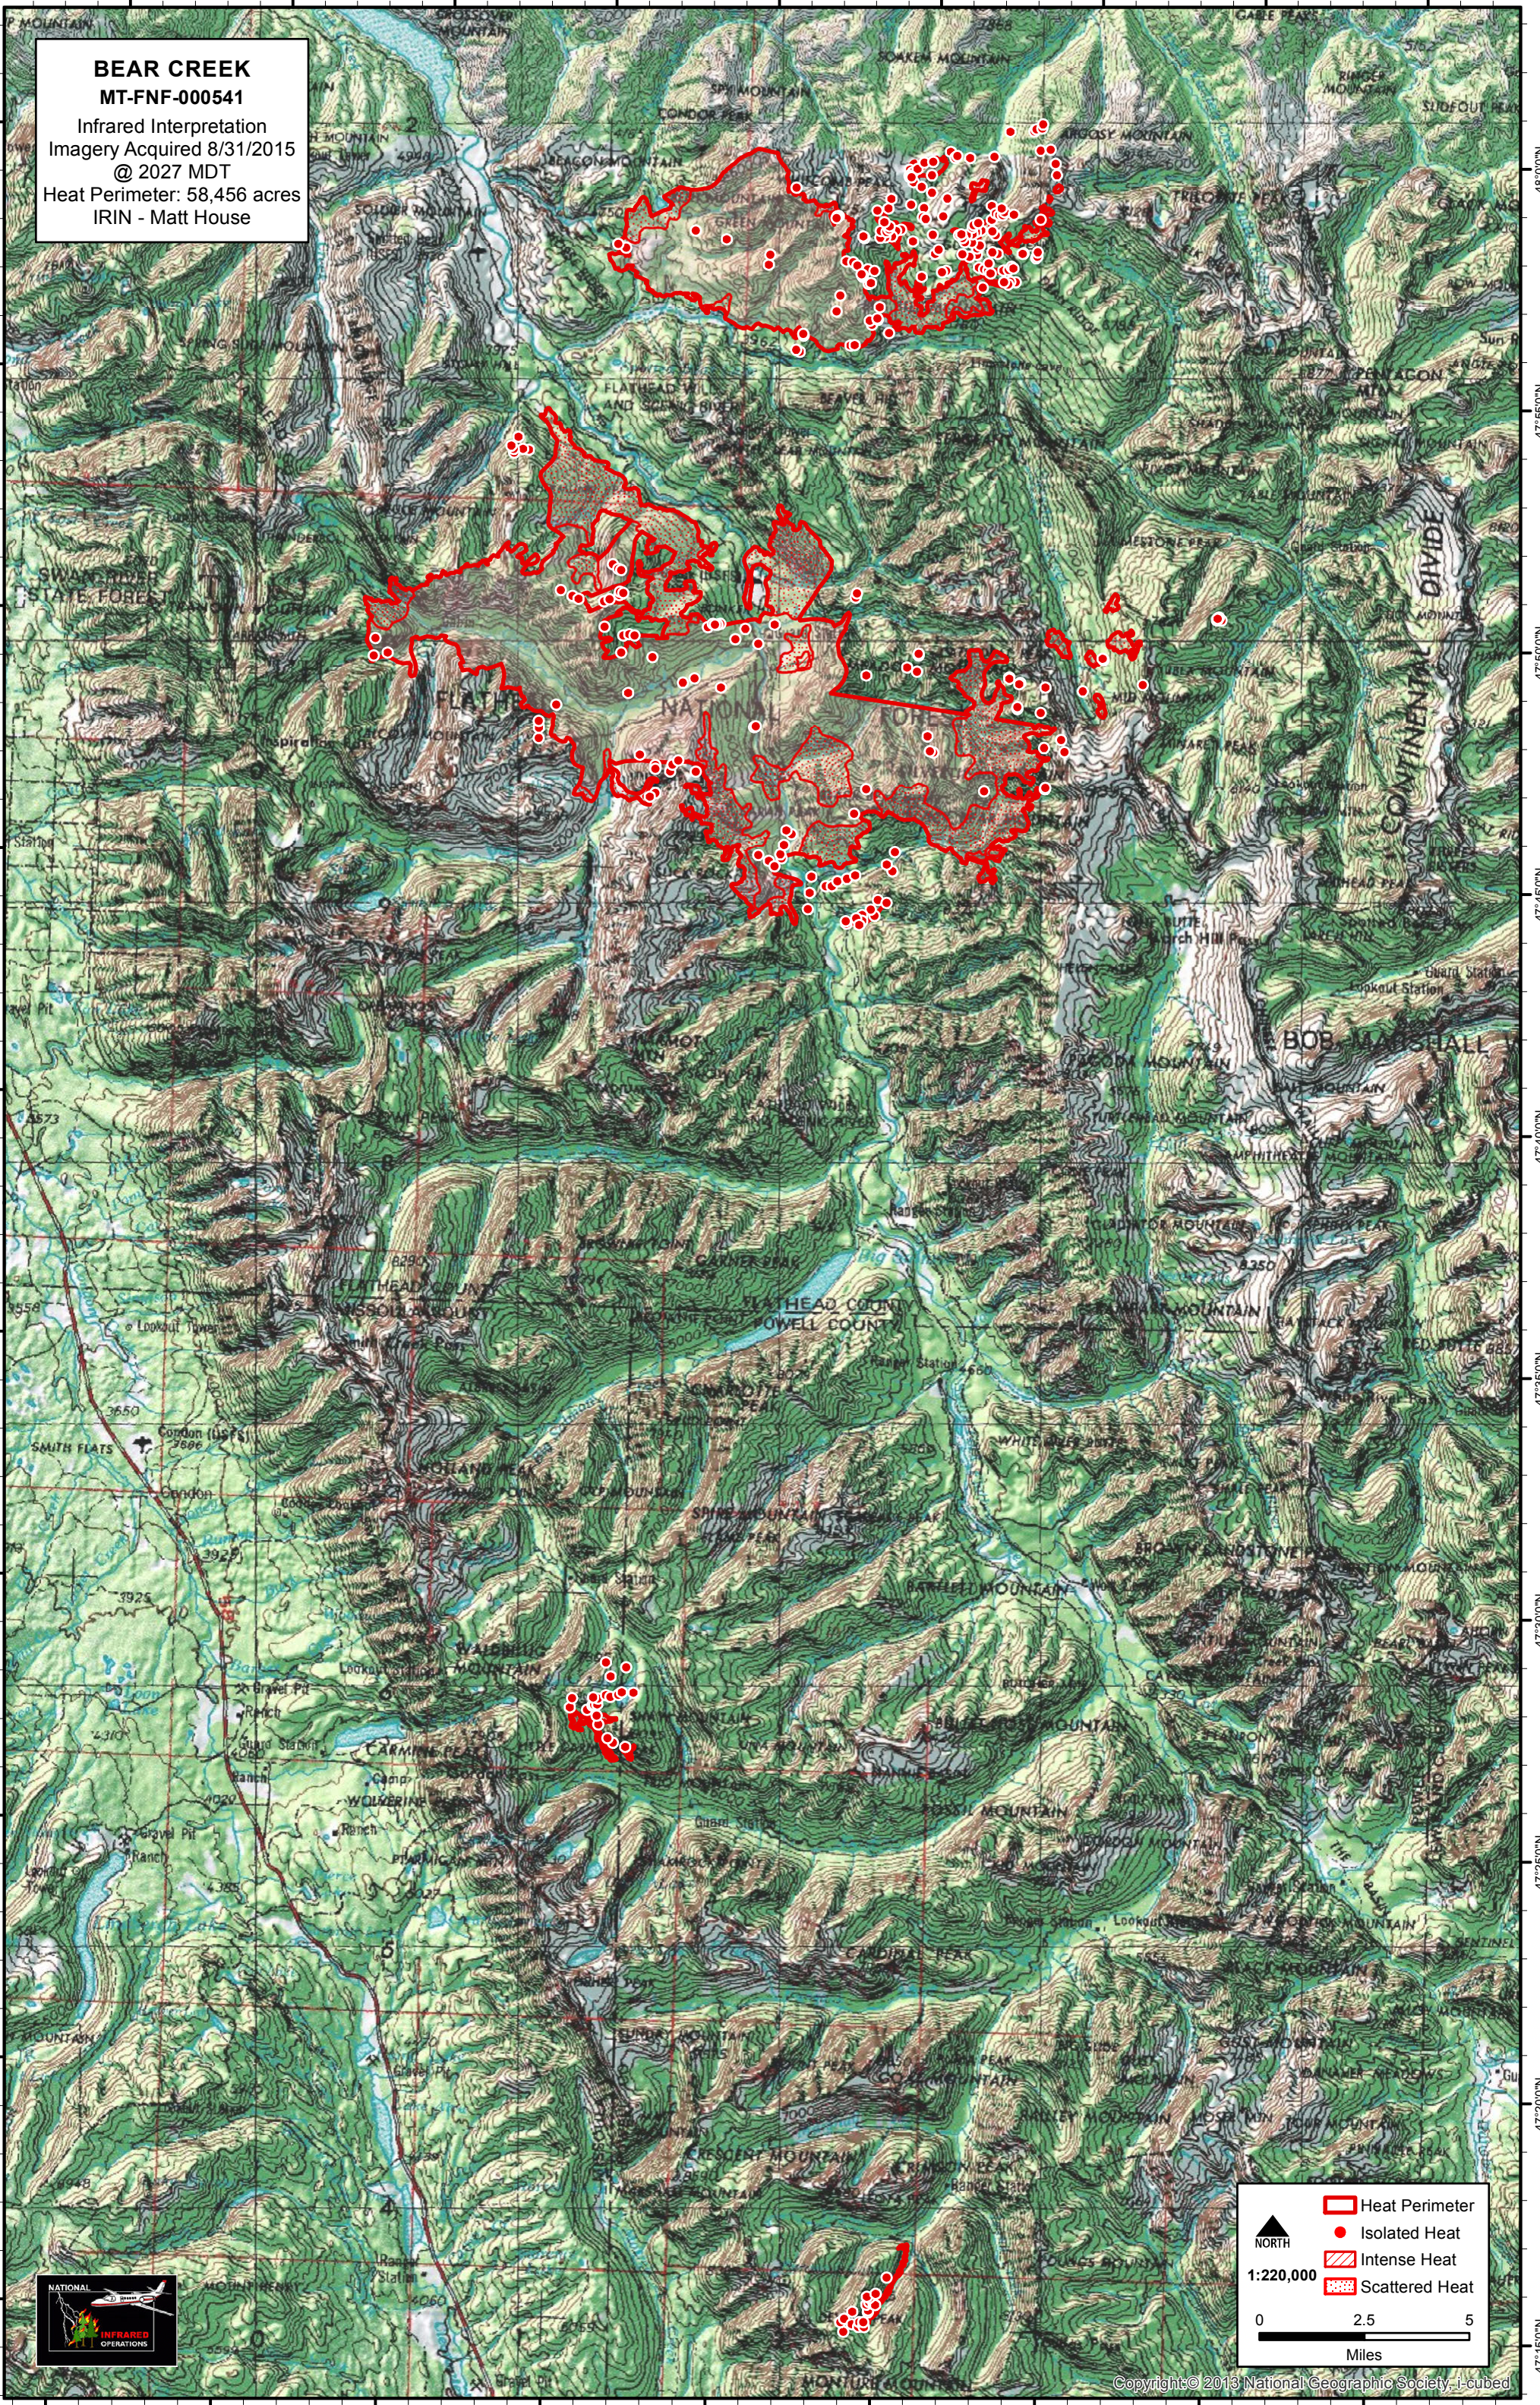

BEAR CREEK
MT-FNF-000541
 Infrared Interpretation
 Imagery Acquired 8/31/2015
 @ 2027 MDT
 Heat Perimeter: 58,456 acres
 IRIN - Matt House

 NORTH
 1:220,000
 Miles

 Heat Perimeter
 Isolated Heat
 Intense Heat
 Scattered Heat