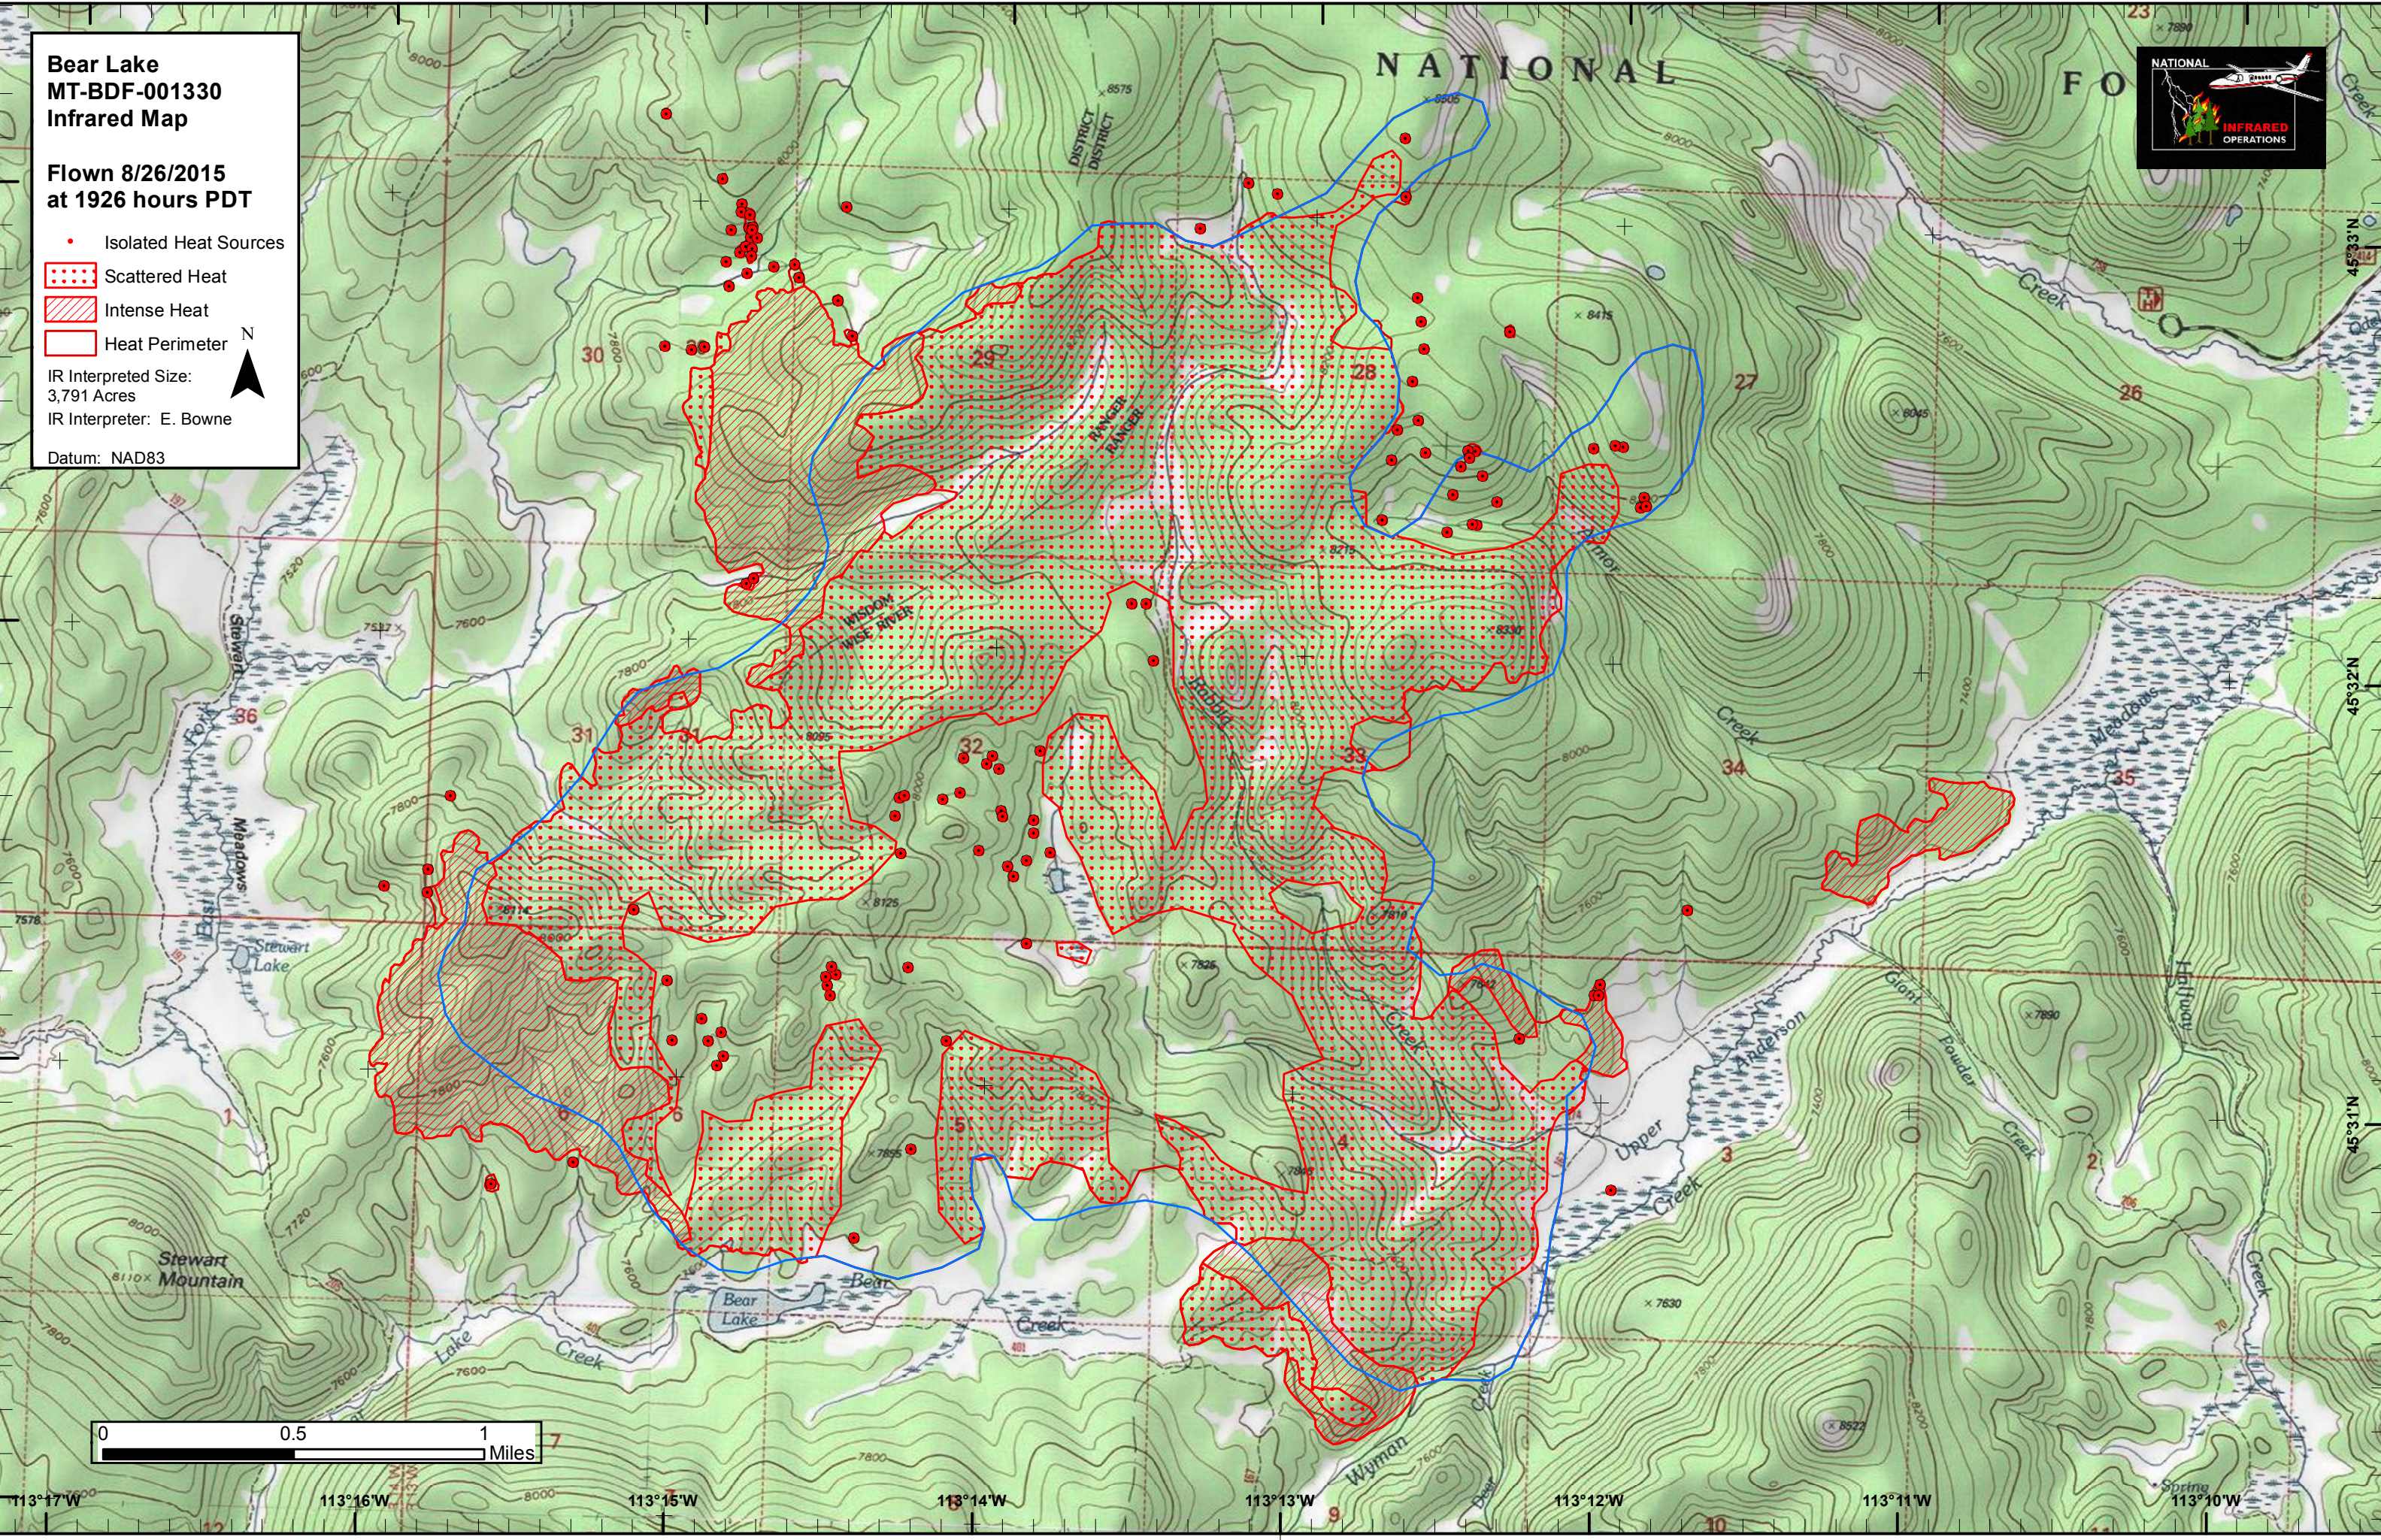

**Bear Lake
MT-BDF-001330
Infrared Map**

**Flown 8/26/2015
at 1926 hours PDT**

- Isolated Heat Sources
 - ▤ Scattered Heat
 - ▨ Intense Heat
 - ▭ Heat Perimeter
- IR Interpreted Size:
3,791 Acres
- IR Interpreter: E. Bowne
- Datum: NAD83

113°17'W 113°16'W 113°15'W 113°14'W 113°13'W 113°12'W 113°11'W