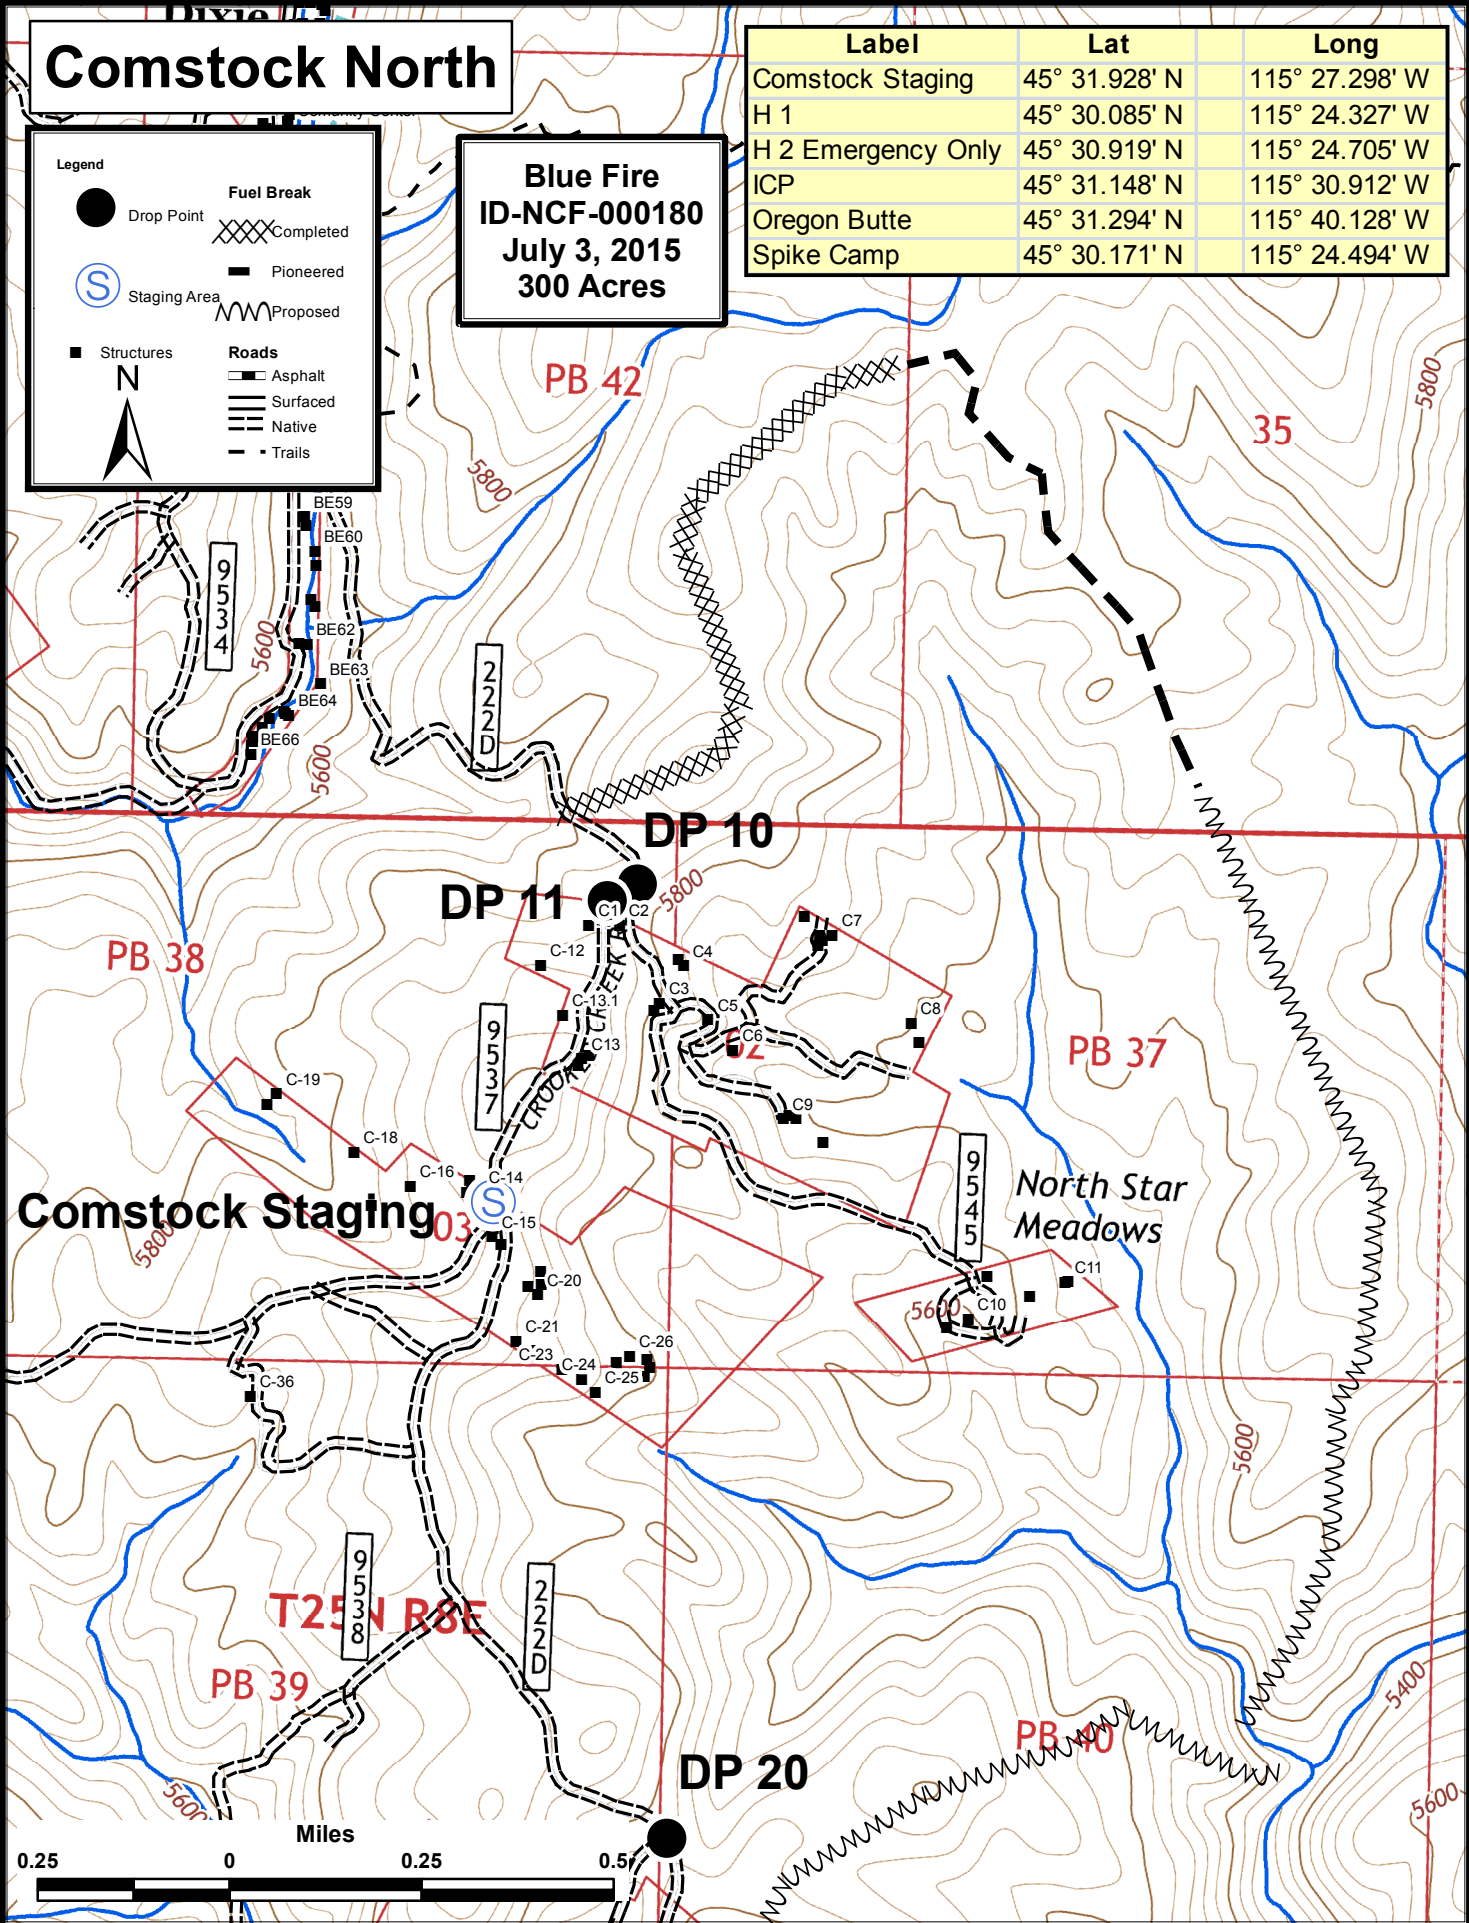

115°28'0"W

115°27'0"W

115°26'0"W

Comstock North

Label	Lat	Long
Comstock Staging	45° 31.928' N	115° 27.298' W
H 1	45° 30.085' N	115° 24.327' W
H 2 Emergency Only	45° 30.919' N	115° 24.705' W
ICP	45° 31.148' N	115° 30.912' W
Oregon Butte	45° 31.294' N	115° 40.128' W
Spike Camp	45° 30.171' N	115° 24.494' W

Legend

- Drop Point
- ⊗ Completed
- ⊠ Pioneered
- ⊞ Proposed
- Structures
- ⬆ Roads
 - Asphalt
 - Surfaced
 - Native
 - Trails

Staging Area (S)

North Arrow

**Blue Fire
ID-NCF-000180
July 3, 2015
300 Acres**

45°33'0"N

45°33'0"N

45°32'0"N

45°32'0"N

115°28'0"W

115°27'0"W

115°26'0"W