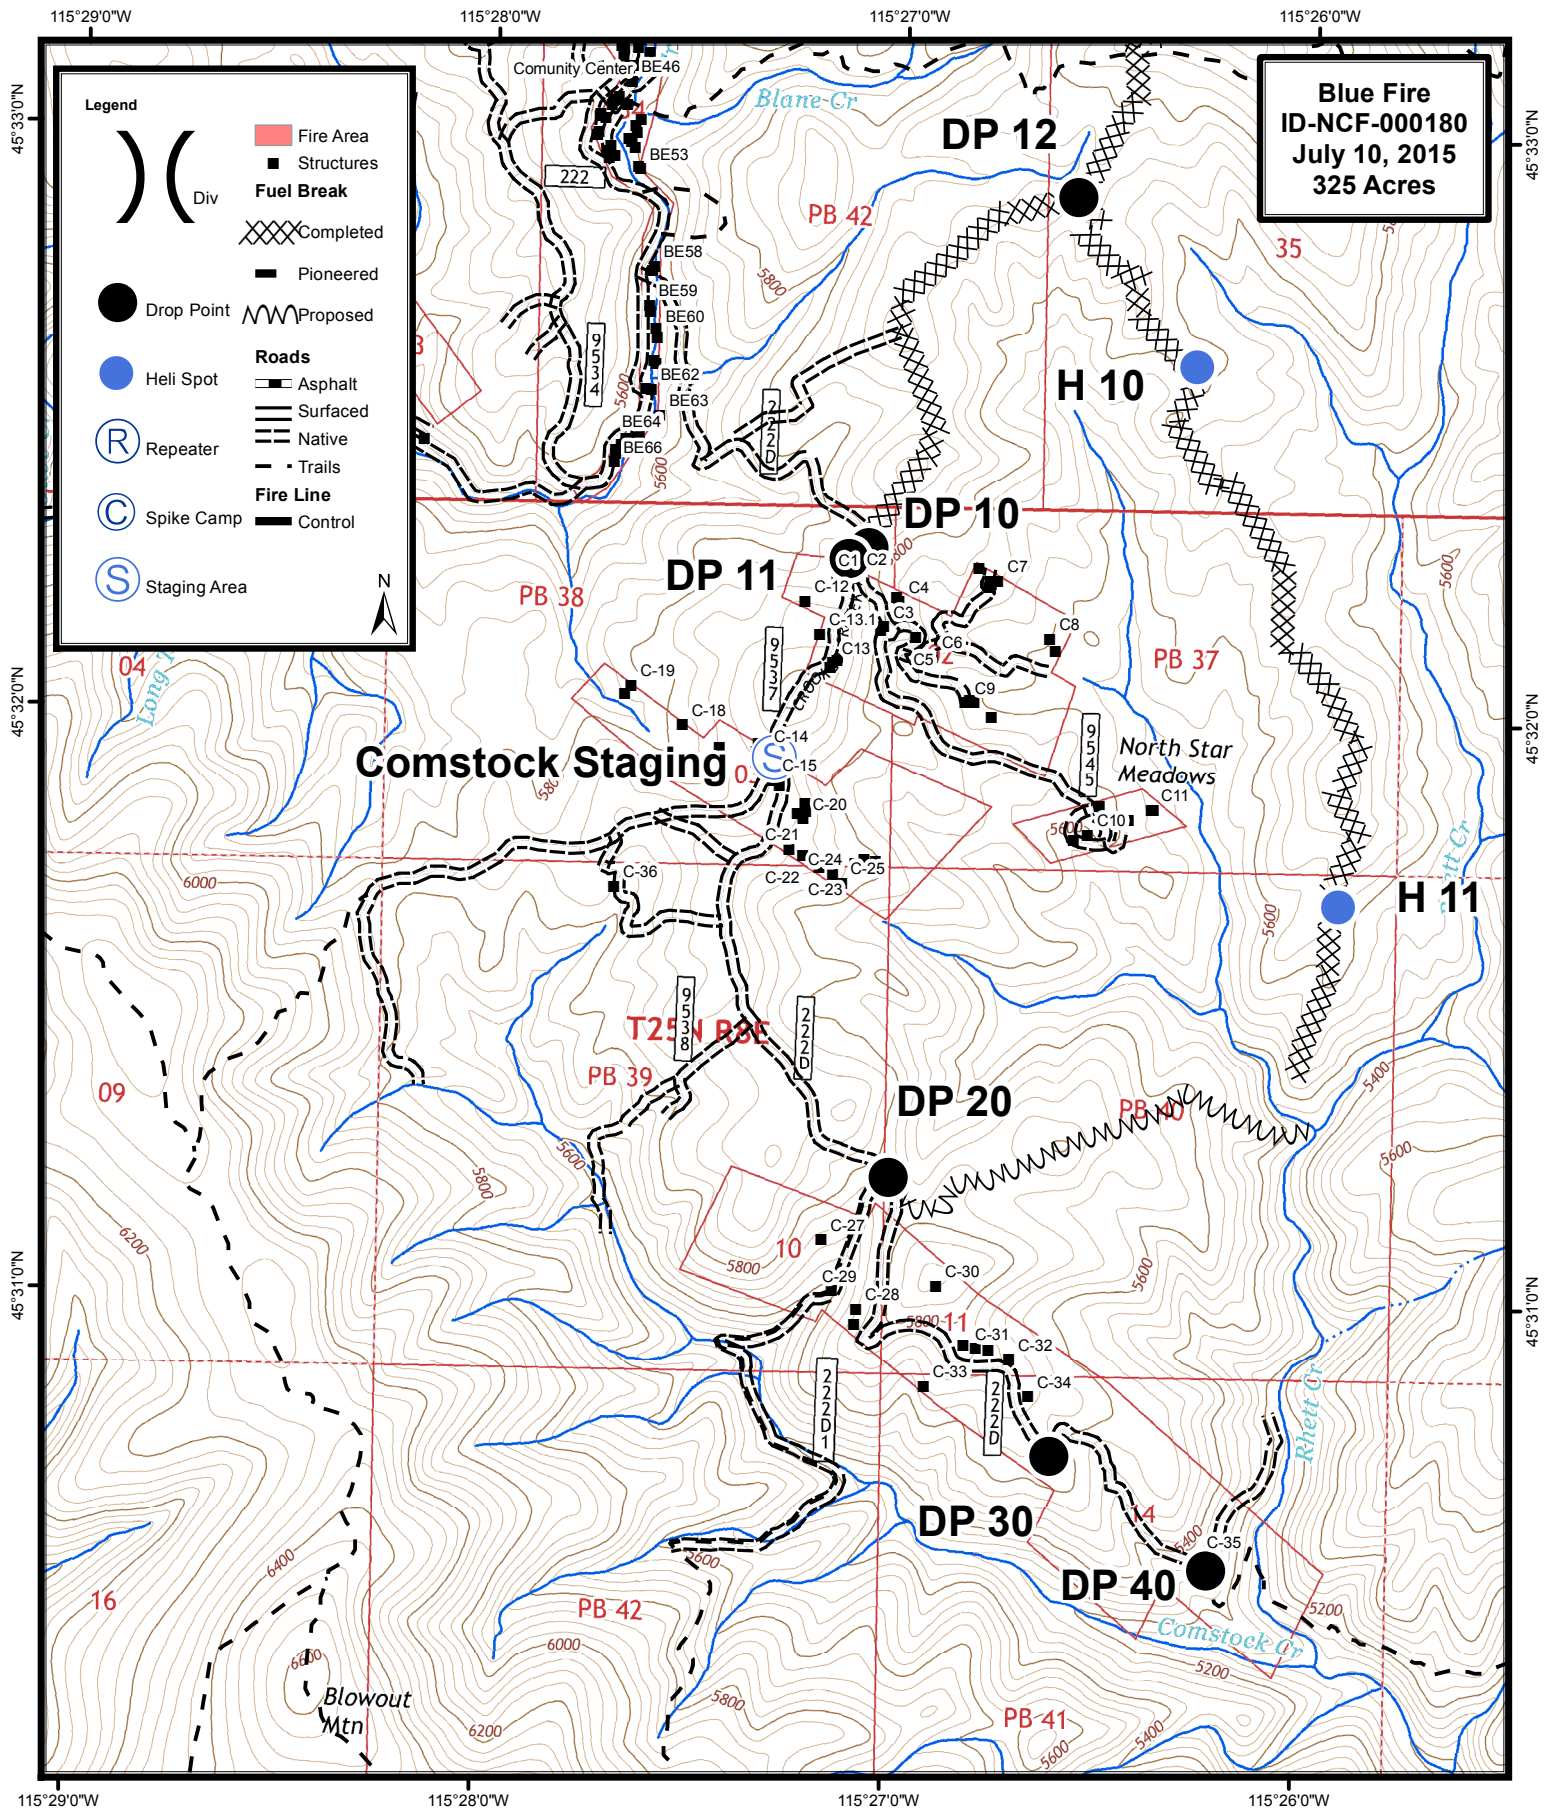

**Fuel Break North
Page 1**

Label	Lat	Long	Label	Lat	Long
Comstock Staging	45° 31.928' N	115° 27.298' W	H 12	45° 34.376' N	115° 26.008' W
H 1	45° 30.085' N	115° 24.327' W	ICP	45° 31.148' N	115° 30.912' W
H 2 Emergency Only	45° 30.919' N	115° 24.705' W	Alpha Spike	45° 31.622' N	115° 24.192' W
H 3	45° 31.216' N	115° 24.317' W	Bravo Spike	45° 30.920' N	115° 23.730' W
H 4 & Rabbit Point	45° 30.070' N	115° 23.040' W	Mike Spike	45° 31.112' N	115° 24.776' W
H 10	45° 32.610' N	115° 26.282' W	H 1 Spike Camp	45° 30.171' N	115° 24.494' W
H 11	45° 31.688' N	115° 25.915' W			

Blue Fire
ID-NCF-000180
July 10, 2015
325 Acres

Comstock Staging

North Star Meadows

Comstock
Page 2

Label	Lat	Long	Label	Lat	Long
Comstock Staging	45° 31.928' N	115° 27.298' W	H 12	45° 34.376' N	115° 26.008' W
H 1	45° 30.085' N	115° 24.327' W	ICP	45° 31.148' N	115° 30.912' W
H 2 Emergency Only	45° 30.919' N	115° 24.705' W	Alpha Spike	45° 31.622' N	115° 24.192' W
H 3	45° 31.216' N	115° 24.317' W	Bravo Spike	45° 30.920' N	115° 23.730' W
H 4 & Rabbit Point	45° 30.070' N	115° 23.040' W	Mike Spike	45° 31.112' N	115° 24.776' W
H 10	45° 32.610' N	115° 26.282' W	H 1 Spike Camp	45° 30.171' N	115° 24.494' W
H 11	45° 31.688' N	115° 25.915' W			